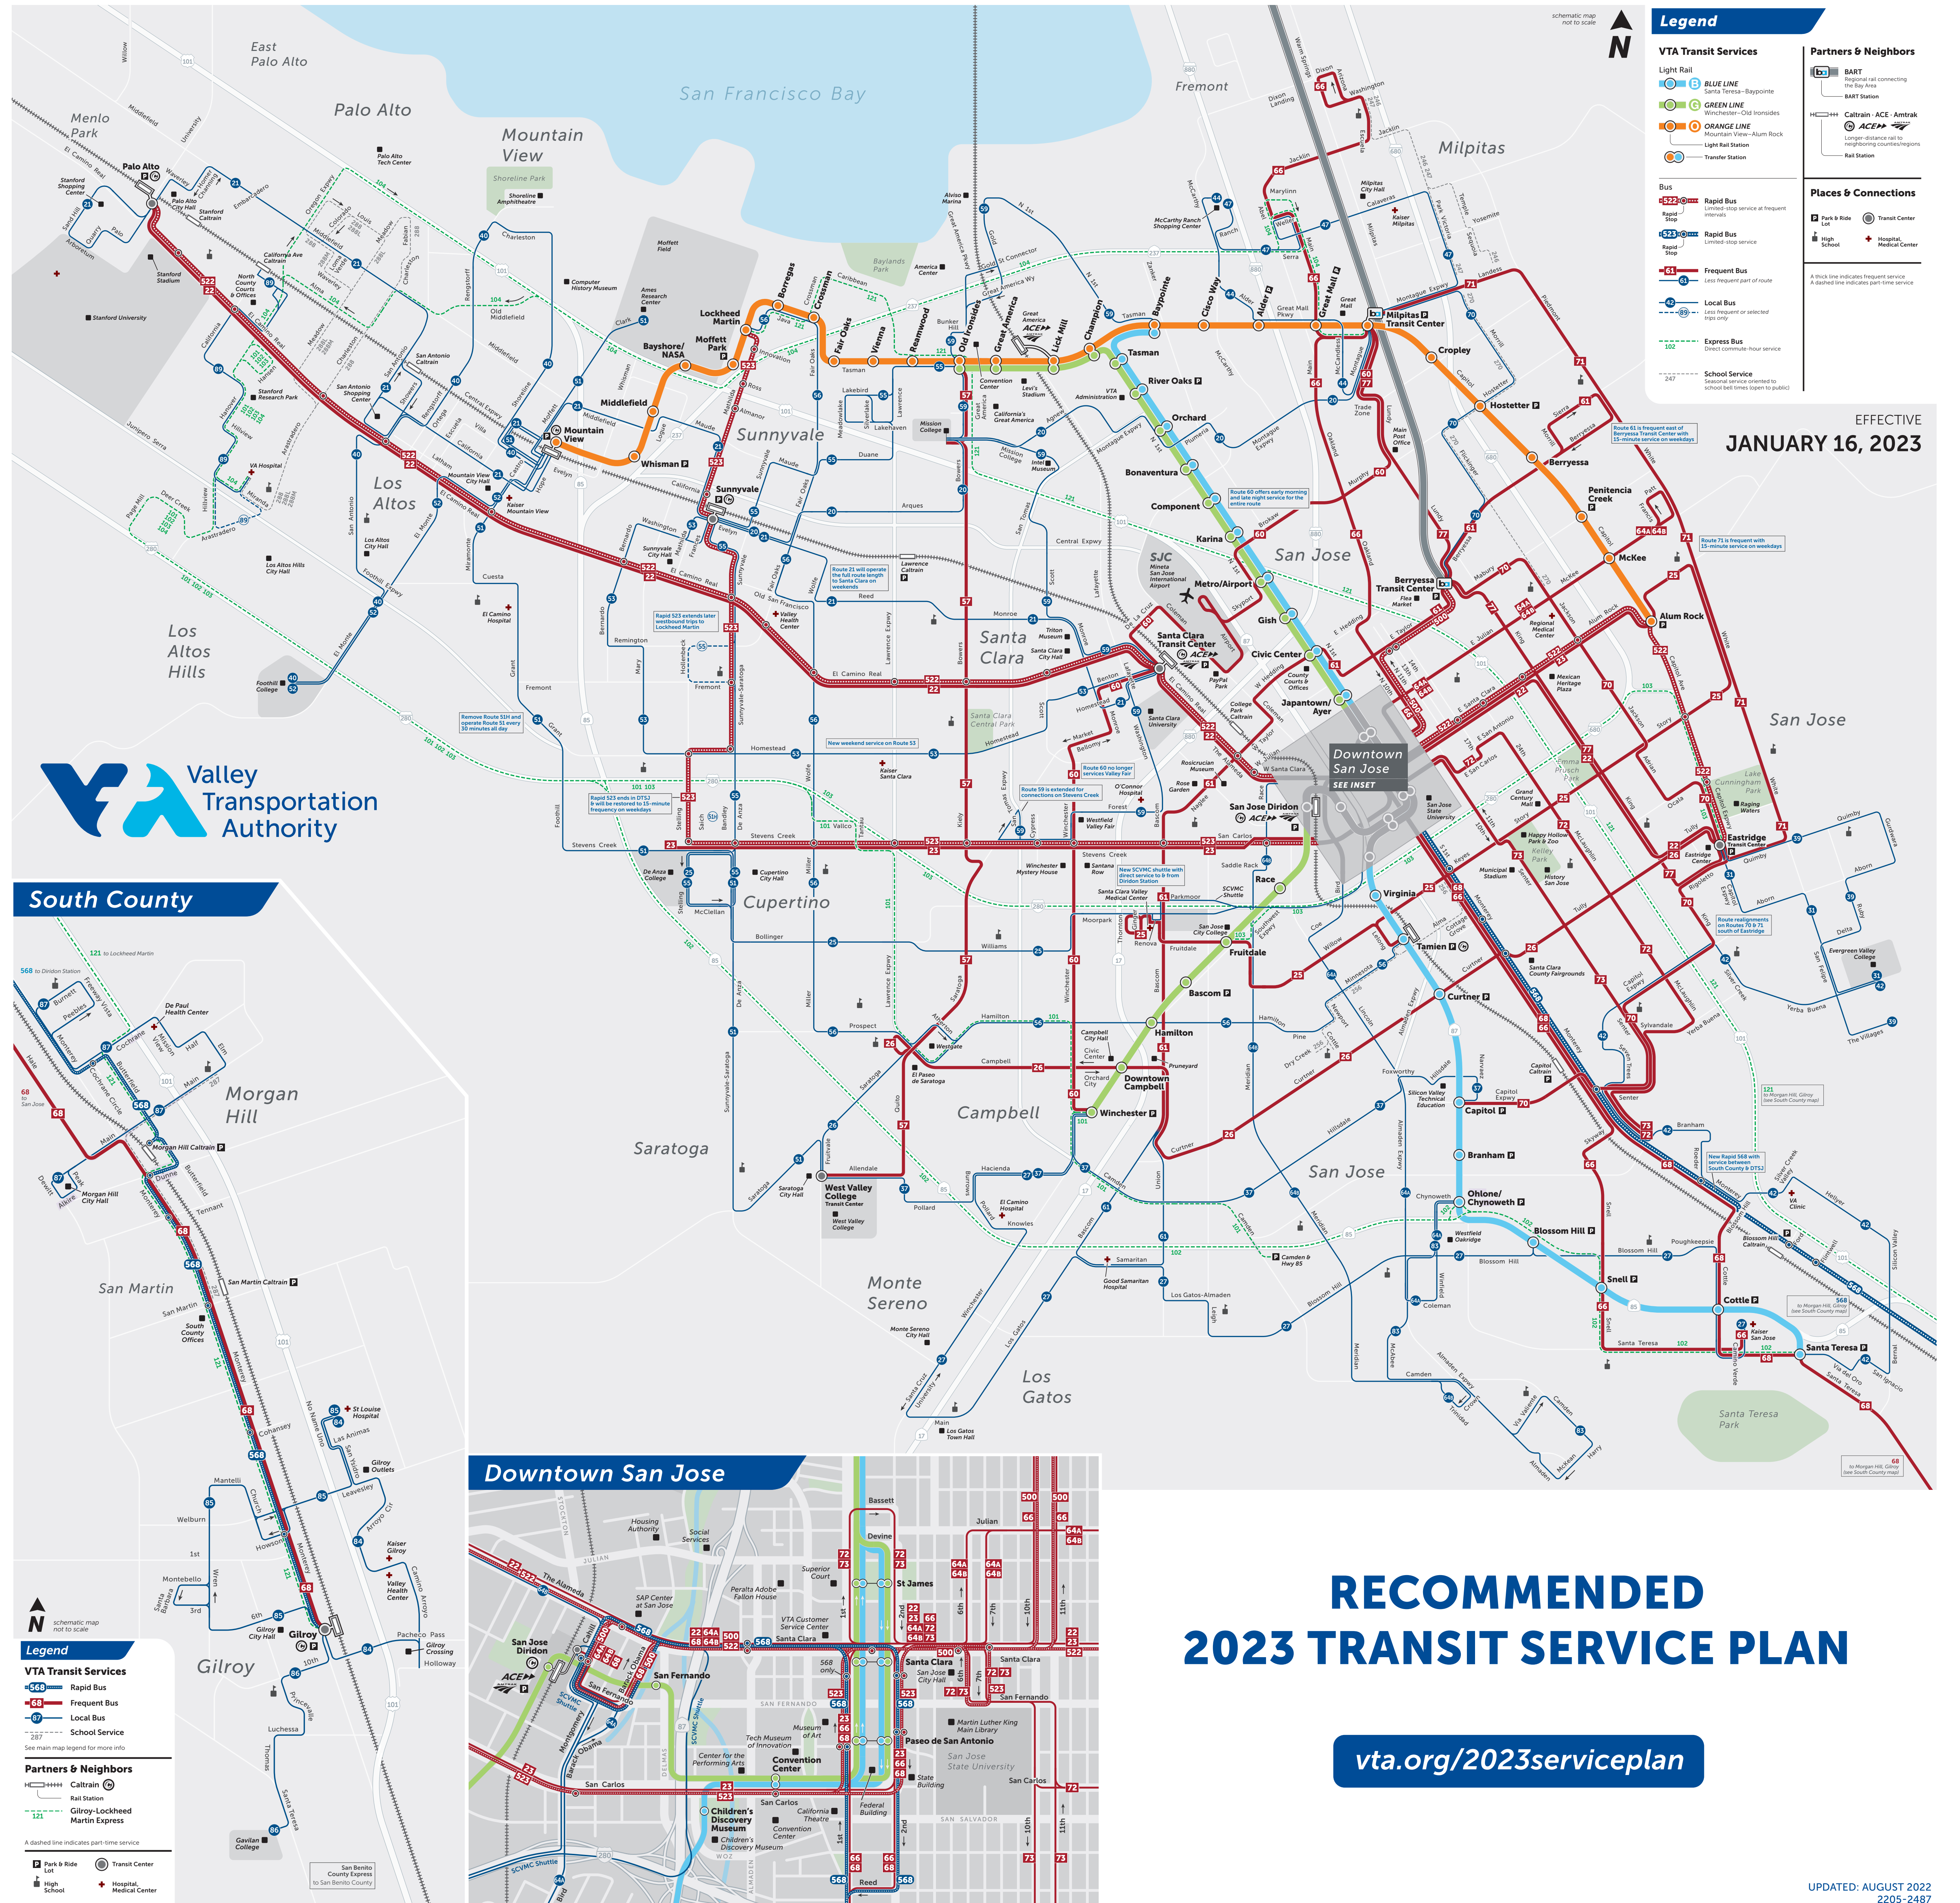

RECOMMENDED 2023 TRANSIT SERVICE PLAN

Proposed Frequencies & Spans

Light Rail	MONDAY-FRIDAY			SATURDAY		SUNDAY/HOLIDAY	
	Hours	FREQUENCY	Commute Mid-Day Night	SAT	FREQUENCY	SUN/HOL	FREQUENCY
BLUE LINE Baypointe-Santa Teresa	4:30am-1:00am	15	15 30-45	5:00am-1:00am	20 30-45	5:00am-1:00am	20 30-45
GREEN LINE Winchester-Old Ironsides	5:00am-12:00mid	15	15 30	6:00am-12:00mid	20 30	6:00am-12:00mid	20 30
ORANGE LINE Alum Rock-Mountain View	5:00am-12:30am	15	15 30-40	6:00am-12:30am	20 30-45	6:00am-12:30am	20 30

Express Bus	MON-FRI		School-Oriented Routes	
	Hours	FREQUENCY	Hours	FREQUENCY
101 Camden & Hwy 85-Palo Alto	commute hours	2 trips in each direction	Routes 246, 247, 256, 270, 287 and 288 provide school-oriented trips in various parts of the VTA service area. School routes are open to the public and subject to adjustment or cancellation based on school calendars.	
102 Santa Teresa-Palo Alto	commute hours	5 trips in each direction		
103 Eastridge-Palo Alto	commute hours	3 trips in each direction		
104 Milpitas BART-Palo Alto	commute hours	2 trips in each direction		
121 Gilroy-Lockheed Martin	commute hours	3 trips in each direction		

RECOMMENDED 2023 TRANSIT SERVICE PLAN

vta.org/2023serviceplan