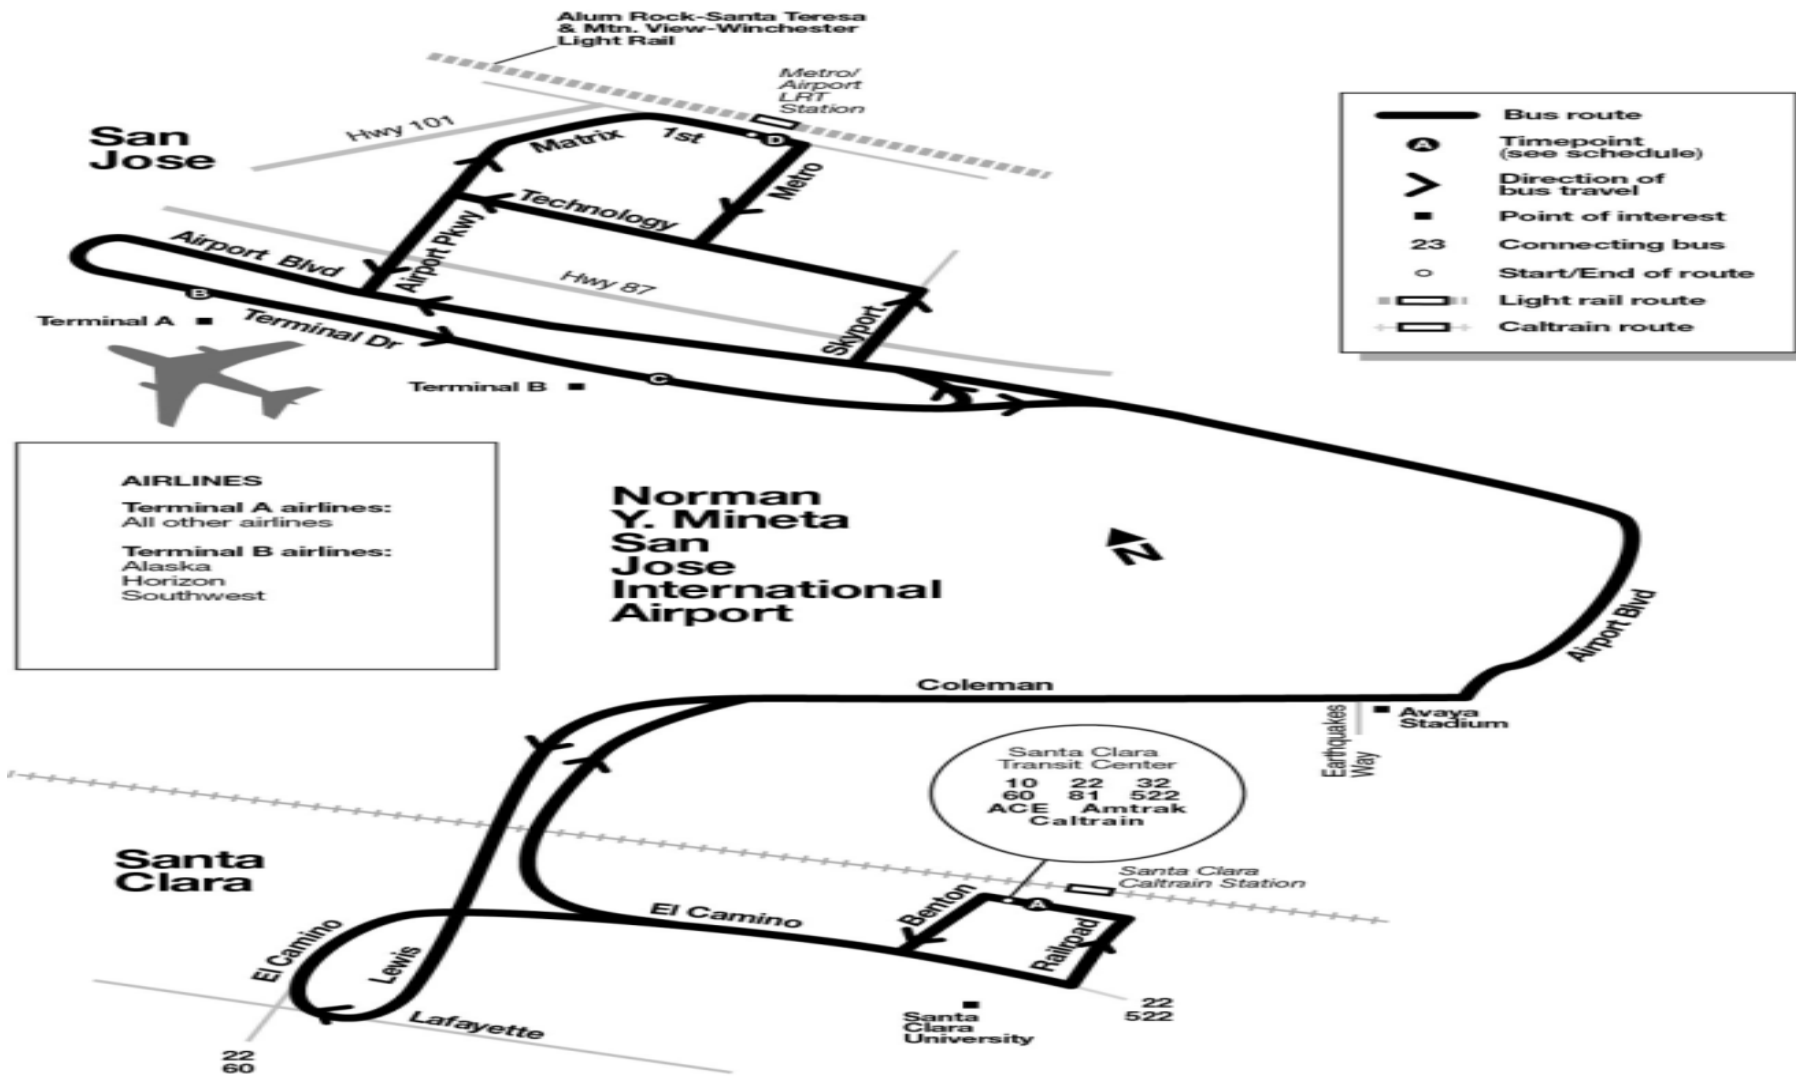

10 Free Airport Flyer: Santa Clara Transit Center to Metro Airport LRT Station via San Jose International Airport

Effective Date 1/1/2018

Route Map

AIRLINES

Terminal A airlines:
All other airlines

Terminal B airlines:
Alaska
Horizon
Southwest

Eastbound Weekday

SANTA CLARA TRANSIT CENTER	COLEMAN & EARTHQUAKES	AIRPORT TERMINAL A	AIRPORT TERMINAL B	METRO LIGHT RAIL STATION
5:15A	5:18A	5:24A	5:26A	5:31A
5:42A	5:45A	5:51A	5:53A	5:58A
6:10A	6:13A	6:20A	6:22A	6:27A
6:25A	6:28A	6:35A	6:37A	6:42A
6:37A	6:40A	6:47A	6:49A	6:54A
6:56A	6:59A	7:06A	7:08A	7:14A
7:10A	7:13A	7:20A	7:22A	7:28A
7:26A	7:29A	7:36A	7:38A	7:44A
7:34A	7:37A	7:44A	7:46A	7:52A
7:44A	7:47A	7:54A	7:56A	8:02A
7:58A	8:01A	8:08A	8:10A	8:17A
8:13A	8:16A	8:23A	8:25A	8:32A
8:30A	8:33A	8:40A	8:42A	8:49A
8:45A	8:48A	8:55A	8:57A	9:04A
8:59A	9:02A	9:09A	9:11A	9:17A
9:12A	9:15A	9:22A	9:24A	9:30A
9:30A	9:33A	9:40A	9:42A	9:48A
9:44A	9:47A	9:54A	9:56A	10:02A
10:00A	10:03A	10:10A	10:12A	10:18A
10:14A	10:17A	10:24A	10:26A	10:32A
SANTA CLARA TRANSIT CENTER	COLEMAN & EARTHQUAKES	AIRPORT TERMINAL A	AIRPORT TERMINAL B	METRO LIGHT RAIL STATION
10:30A	10:33A	10:40A	10:42A	10:48A
10:43A	10:47A	10:54A	10:56A	11:02A
10:56A	11:00A	11:07A	11:09A	11:15A
11:13A	11:17A	11:24A	11:26A	11:32A
11:30A	11:34A	11:41A	11:43A	11:49A
11:44A	11:48A	11:55A	11:57A	12:03P
11:59A	12:03P	12:10P	12:12P	12:18P
12:14P	12:18P	12:25P	12:27P	12:33P
12:30P	12:34P	12:41P	12:43P	12:49P
12:44P	12:48P	12:55P	12:57P	1:03P
12:59P	1:03P	1:10P	1:12P	1:18P
1:14P	1:18P	1:25P	1:27P	1:33P
1:30P	1:34P	1:41P	1:43P	1:49P
1:44P	1:48P	1:55P	1:57P	2:03P
1:59P	2:03P	2:10P	2:12P	2:18P
2:15P	2:19P	2:26P	2:28P	2:33P
2:30P	2:34P	2:41P	2:43P	2:48P
2:45P	2:49P	2:56P	2:58P	3:03P
2:59P	3:03P	3:10P	3:12P	3:18P
3:14P	3:18P	3:25P	3:27P	3:33P
SANTA CLARA TRANSIT CENTER	COLEMAN & EARTHQUAKES	AIRPORT TERMINAL A	AIRPORT TERMINAL B	METRO LIGHT RAIL STATION
3:30P	3:34P	3:42P	3:44P	3:50P
3:43P	3:47P	3:55P	3:57P	4:03P
4:02P	4:06P	4:14P	4:16P	4:22P