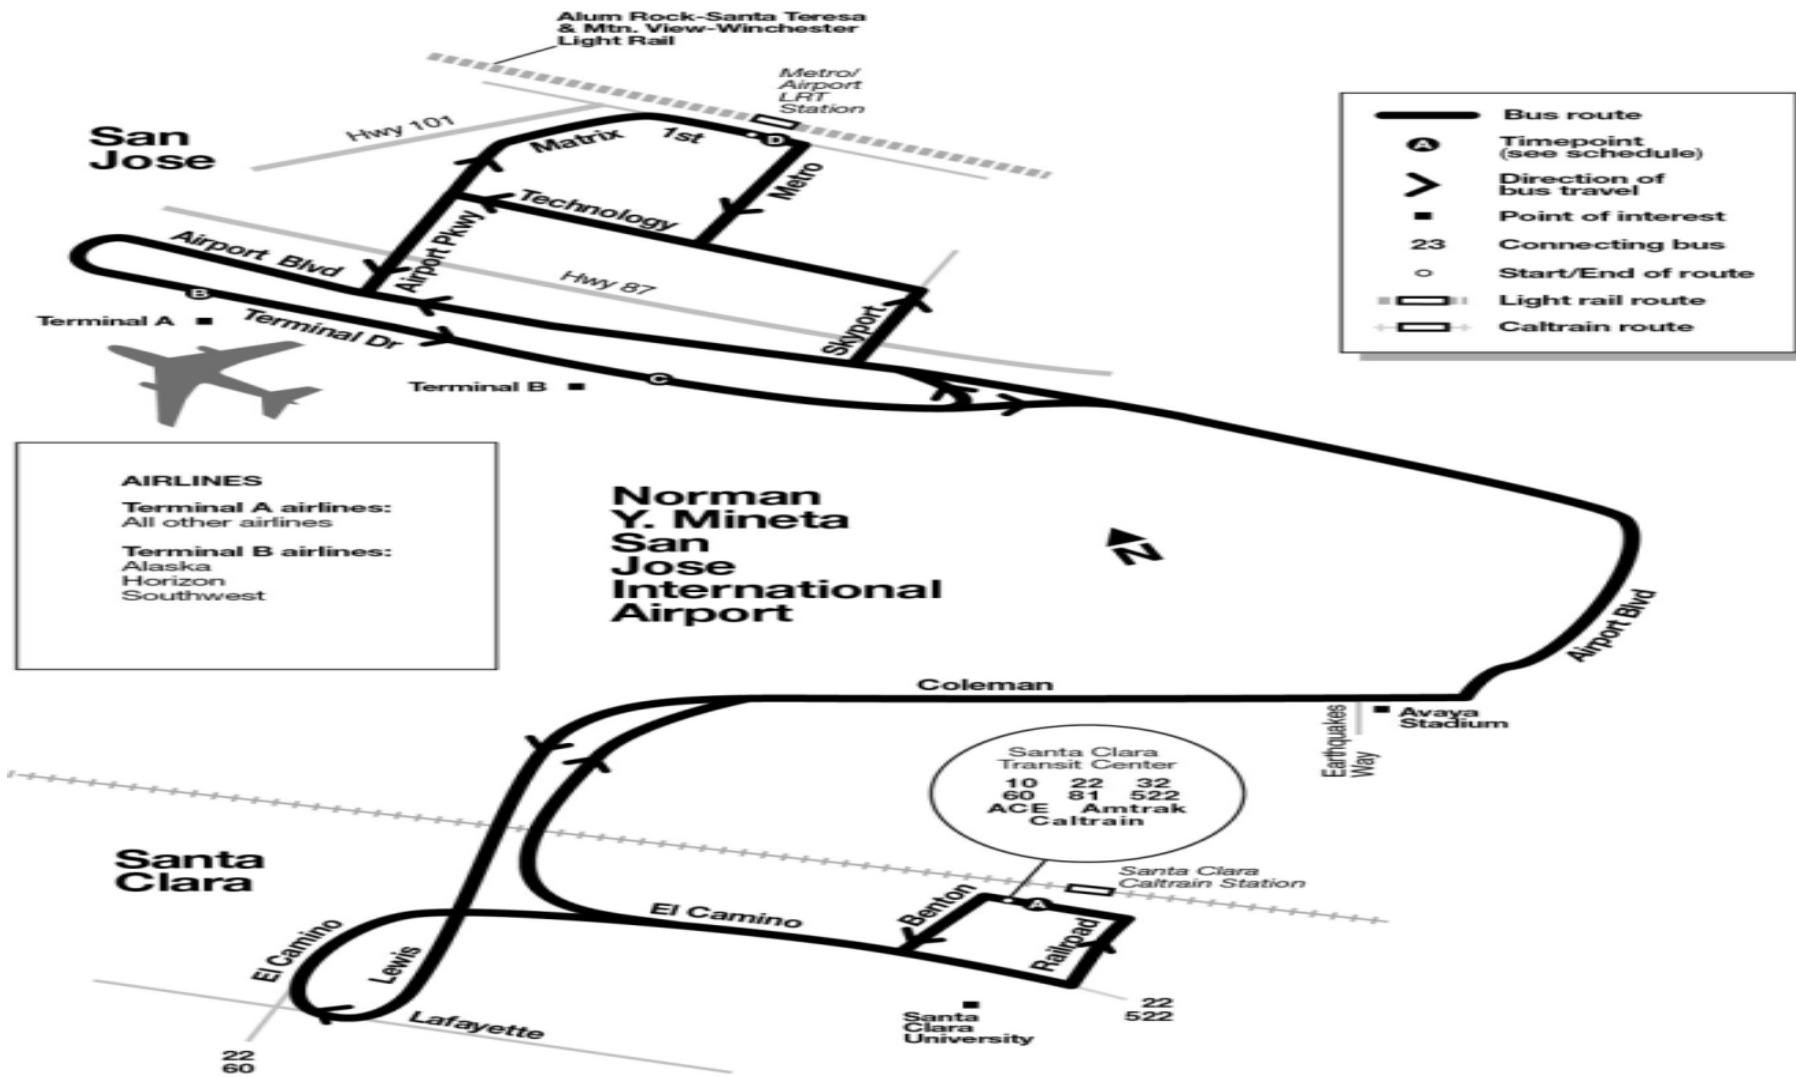

# **10 Free Airport Flyer: Santa Clara Transit Center to Metro Airport LRT Station via San Jose International Airport**

Effective Date 1/1/2018

## **Route Map**

# Eastbound Weekday

SANTA CLARA TRANSIT CENTER	COLEMAN & EARTHQUAKES	AIRPORT TERMINAL A	AIRPORT TERMINAL B	METRO LIGHT RAIL STATION
5:15A	5:18A	5:24A	5:26A	5:31A
5:42A	5:45A	5:51A	5:53A	5:58A
6:10A	6:13A	6:20A	6:22A	6:27A
6:25A	6:28A	6:35A	6:37A	6:42A
6:37A	6:40A	6:47A	6:49A	6:54A
6:56A	6:59A	7:06A	7:08A	7:14A
7:10A	7:13A	7:20A	7:22A	7:28A
7:26A	7:29A	7:36A	7:38A	7:44A
7:34A	7:37A	7:44A	7:46A	7:52A
7:44A	7:47A	7:54A	7:56A	8:02A
7:58A	8:01A	8:08A	8:10A	8:17A
8:13A	8:16A	8:23A	8:25A	8:32A
8:30A	8:33A	8:40A	8:42A	8:49A
8:45A	8:48A	8:55A	8:57A	9:04A
8:59A	9:02A	9:09A	9:11A	9:17A
9:12A	9:15A	9:22A	9:24A	9:30A
9:30A	9:33A	9:40A	9:42A	9:48A
9:44A	9:47A	9:54A	9:56A	10:02A
10:00A	10:03A	10:10A	10:12A	10:18A
10:14A	10:17A	10:24A	10:26A	10:32A
SANTA CLARA TRANSIT CENTER	COLEMAN & EARTHQUAKES	AIRPORT TERMINAL A	AIRPORT TERMINAL B	METRO LIGHT RAIL STATION
10:30A	10:33A	10:40A	10:42A	10:48A
10:43A	10:47A	10:54A	10:56A	11:02A
10:56A	11:00A	11:07A	11:09A	11:15A
11:13A	11:17A	11:24A	11:26A	11:32A
11:30A	11:34A	11:41A	11:43A	11:49A
11:44A	11:48A	11:55A	11:57A	12:03P
11:59A	12:03P	12:10P	12:12P	12:18P
12:14P	12:18P	12:25P	12:27P	12:33P
12:30P	12:34P	12:41P	12:43P	12:49P
12:44P	12:48P	12:55P	12:57P	1:03P
12:59P	1:03P	1:10P	1:12P	1:18P
1:14P	1:18P	1:25P	1:27P	1:33P
1:30P	1:34P	1:41P	1:43P	1:49P
1:44P	1:48P	1:55P	1:57P	2:03P
1:59P	2:03P	2:10P	2:12P	2:18P
2:15P	2:19P	2:26P	2:28P	2:33P
2:30P	2:34P	2:41P	2:43P	2:48P
2:45P	2:49P	2:56P	2:58P	3:03P
2:59P	3:03P	3:10P	3:12P	3:18P
3:14P	3:18P	3:25P	3:27P	3:33P
SANTA CLARA TRANSIT CENTER	COLEMAN & EARTHQUAKES	AIRPORT TERMINAL A	AIRPORT TERMINAL B	METRO LIGHT RAIL STATION
3:30P	3:34P	3:42P	3:44P	3:50P
3:43P	3:47P	3:55P	3:57P	4:03P
4:02P	4:06P	4:14P	4:16P	4:22P