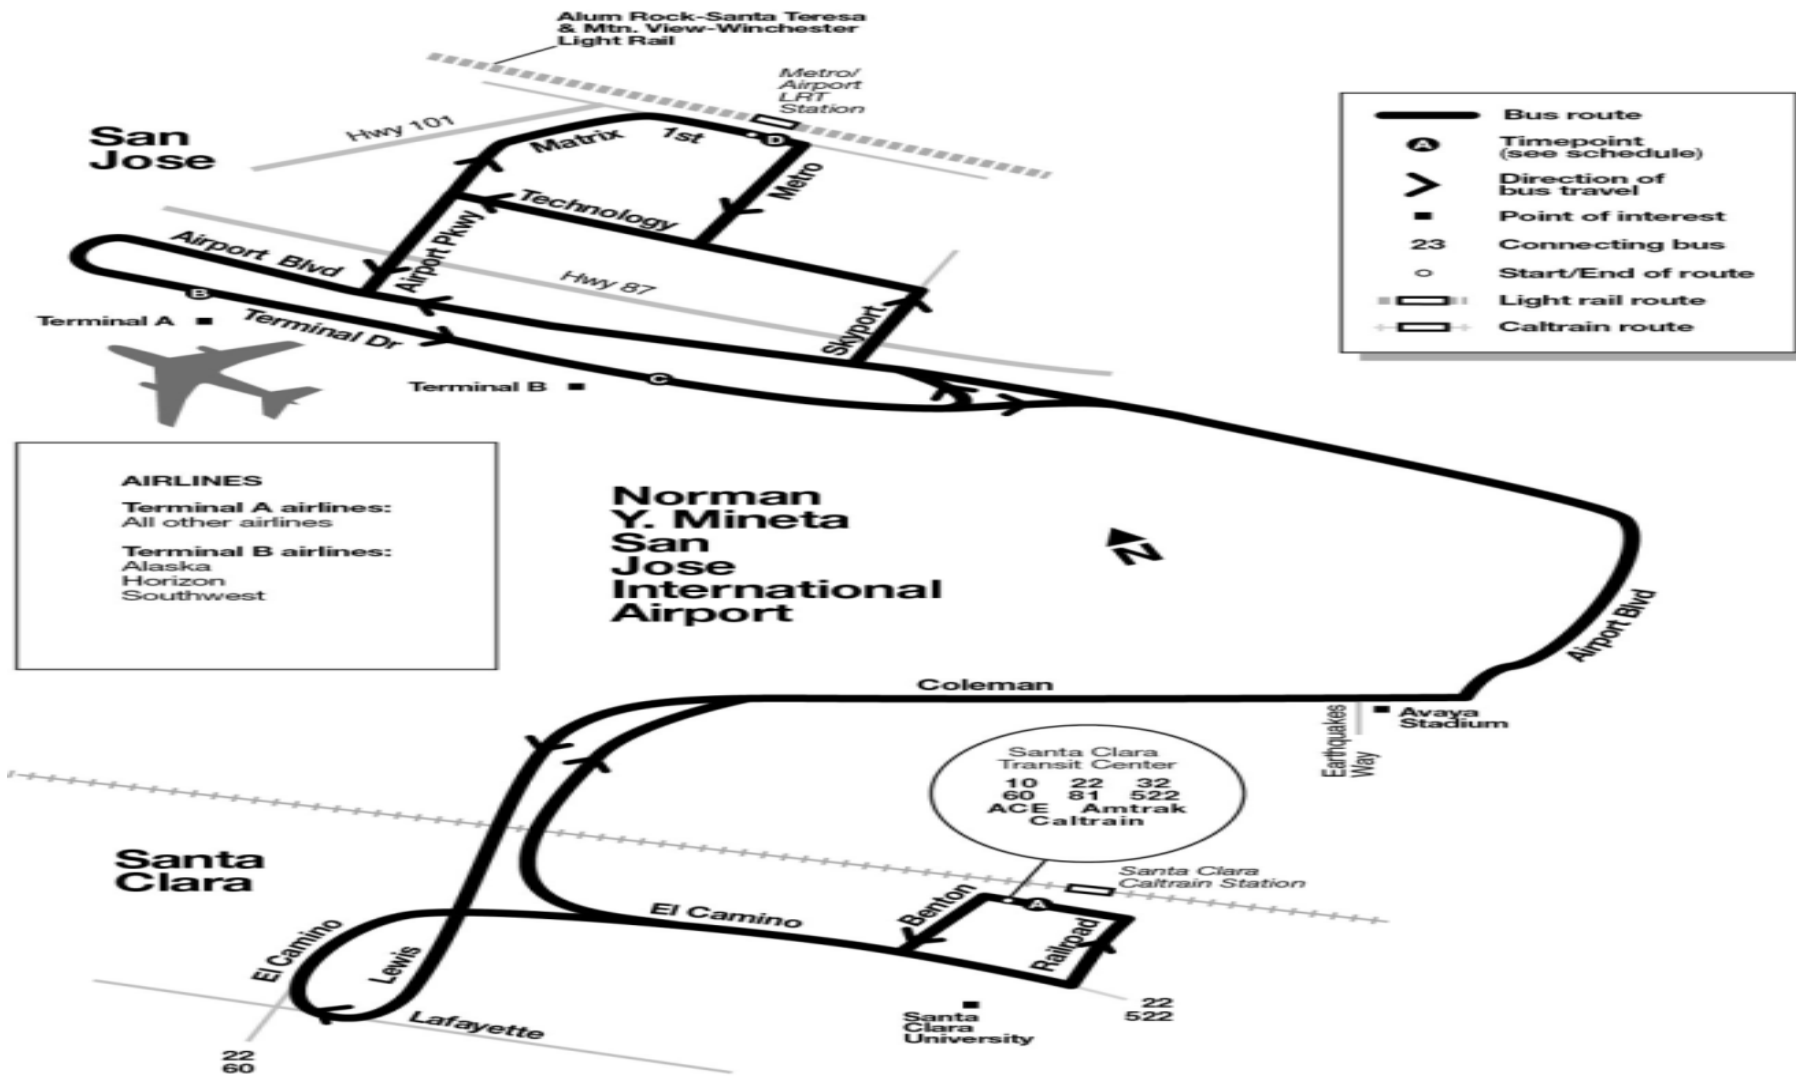

# **10 Free Airport Flyer: Santa Clara Transit Center to Metro Airport LRT Station via San Jose International Airport**

Effective Date 10/9/2017

## **Route Map**

	Bus route
	Timepoint (see schedule)
	Direction of bus travel
	Point of interest
	Connecting bus
	Start/End of route
	Light rail route
	Caltrain route

**AIRLINES**

**Terminal A airlines:**  
All other airlines

**Terminal B airlines:**  
Alaska  
Horizon  
Southwest