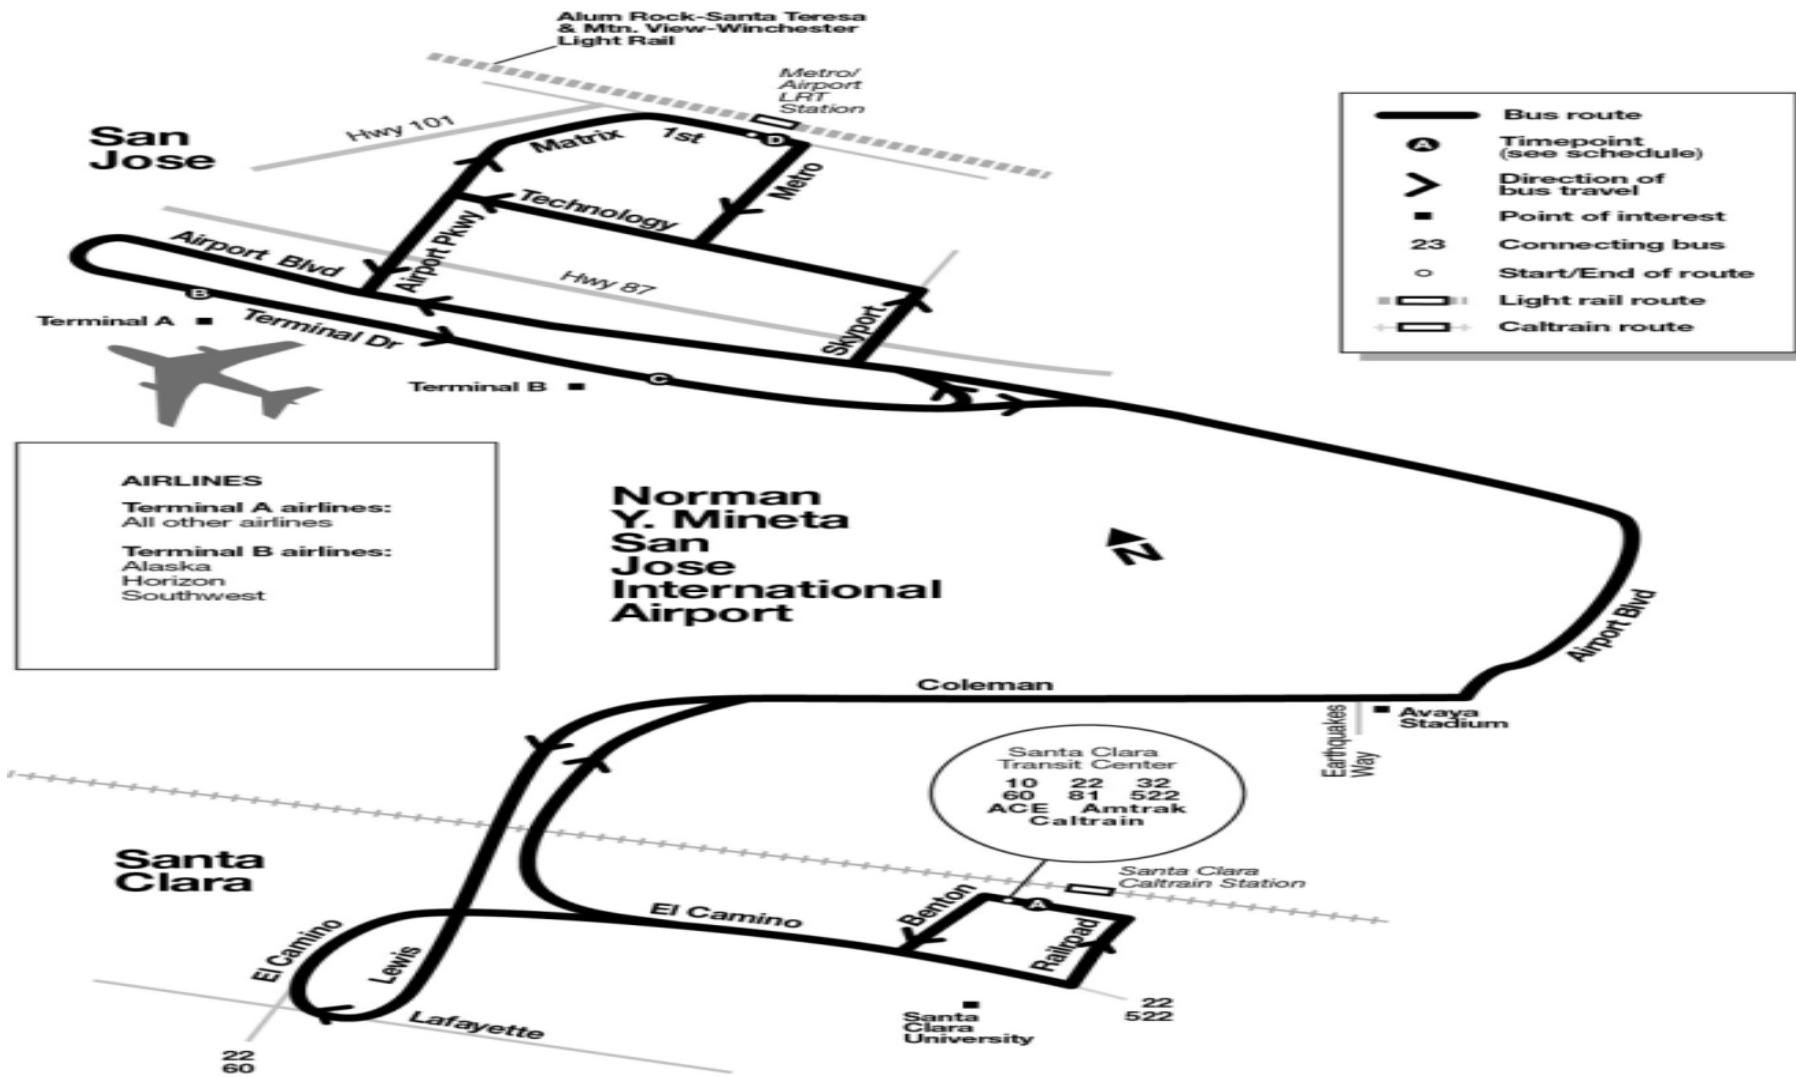

# **10 Free Airport Flyer: Santa Clara Transit Center to Metro Airport LRT Station via San Jose International Airport**

Effective Date 4/10/2017

## **Route Map**

**AIRLINES**

**Terminal A airlines:**  
All other airlines

**Terminal B airlines:**  
Alaska  
Horizon  
Southwest

Santa Clara Transit Center

10 22 32  
60 81 522  
ACE Amtrak  
Caltrain

4:16P	4:20P	4:28P	4:30P	4:36P
4:31P	4:35P	4:43P	4:45P	4:52P
4:46P	4:50P	4:58P	5:00P	5:07P
5:01P	5:05P	5:13P	5:15P	5:22P
5:16P	5:20P	5:28P	5:30P	5:37P
5:31P	5:35P	5:43P	5:45P	5:52P
5:46P	5:51P	5:58P	6:00P	6:06P
6:01P	6:06P	6:13P	6:15P	6:21P
6:17P	6:22P	6:29P	6:31P	6:37P
6:34P	6:39P	6:46P	6:48P	6:54P
6:50P	6:54P	7:01P	7:03P	7:09P
7:07P	7:11P	7:18P	7:20P	7:26P
7:27P	7:31P	7:38P	7:40P	7:46P
7:56P	7:59P	8:06P	8:08P	8:14P
8:20P	8:23P	8:30P	8:32P	8:38P
8:46P	8:49P	8:56P	8:58P	9:04P
9:16P	9:19P	9:26P	9:28P	9:34P
9:49P	9:52P	9:59P	10:01P	10:07P
10:16P	10:19P	10:26P	10:28P	10:34P
10:50P	10:53P	10:59P	11:01P	11:07P
11:17P	11:20P	11:26P	11:28P	11:34P
<b>SANTA CLARA TRANSIT CENTER</b>	<b>COLEMAN &amp; EARTHQUAKES</b>	<b>AIRPORT TERMINAL A</b>	<b>AIRPORT TERMINAL B</b>	<b>METRO LIGHT RAIL STATION</b>