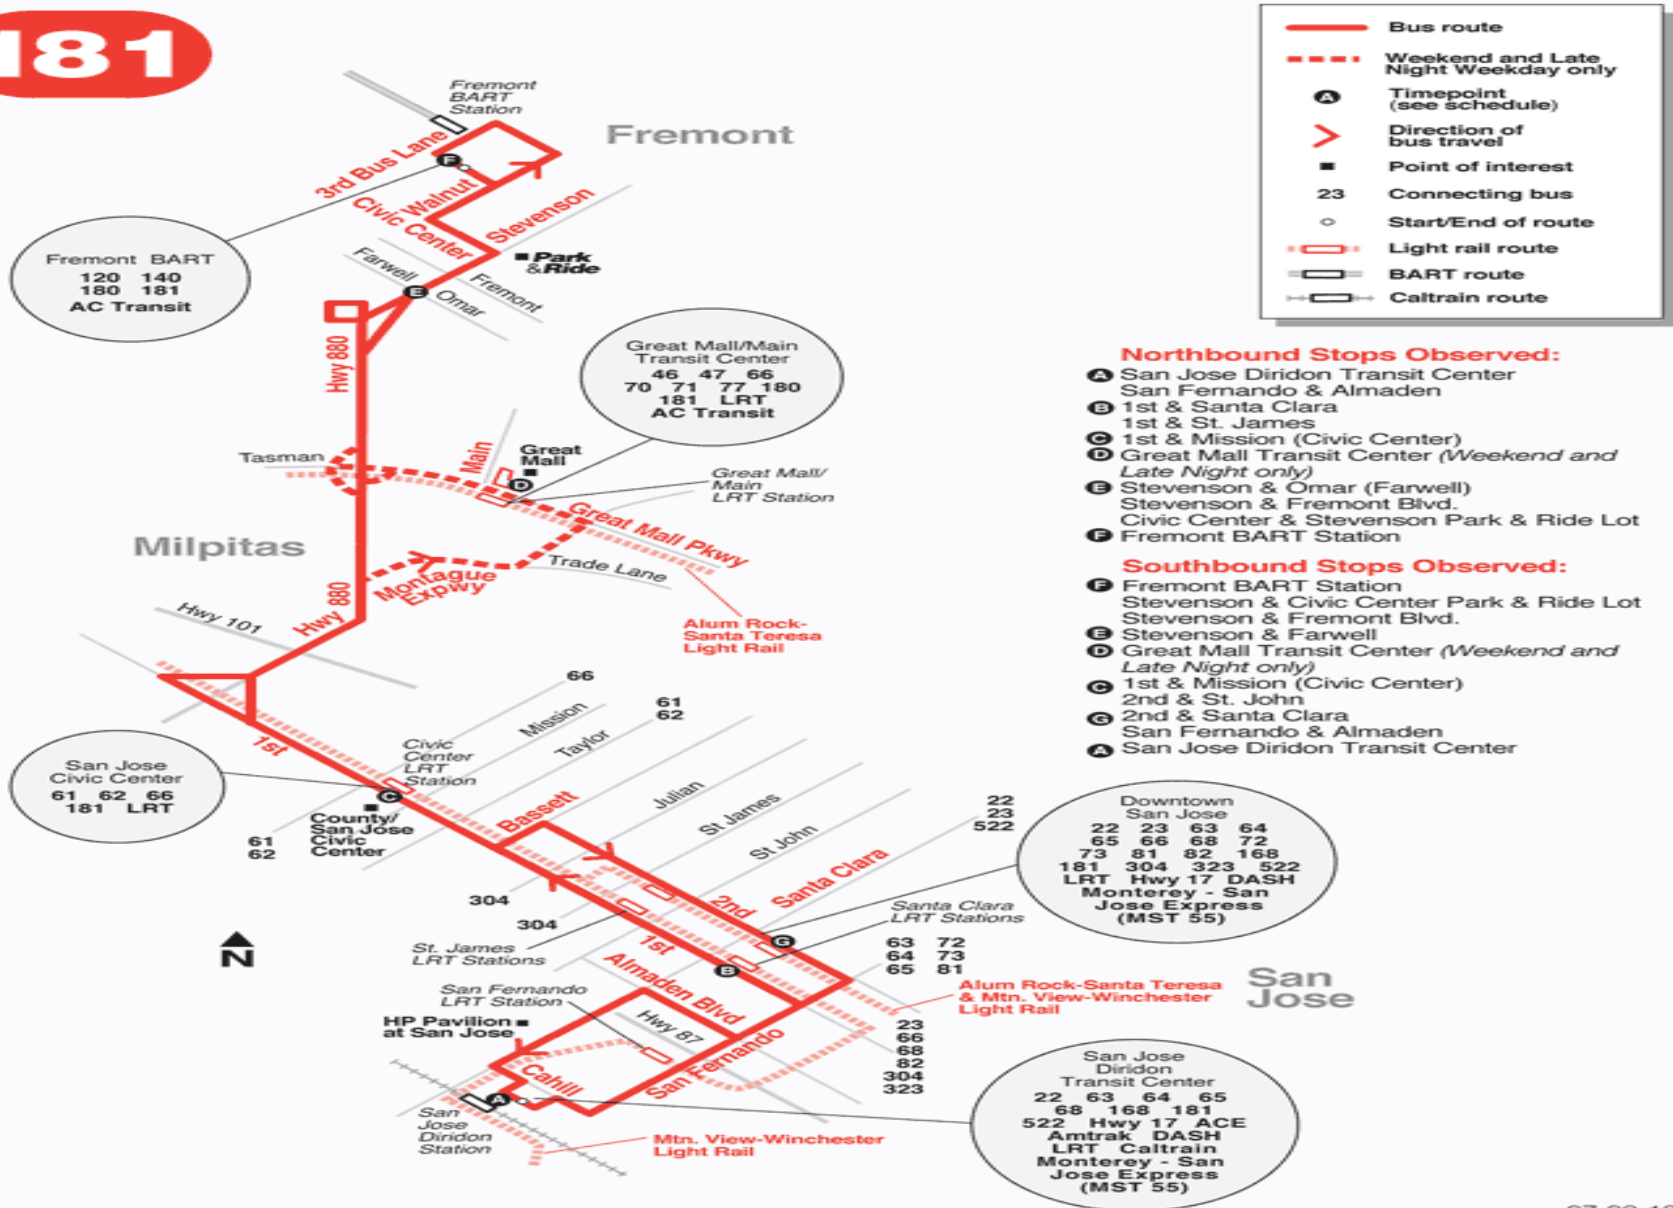

181 Fremont BART Station to San Jose Diridon Transit Center

Effective Date 1/1/2018

Route Map

181

Northbound Weekday

SAN JOSE DIRIDON STATION	1ST AND SANTA CLARA	CIVIC CENTER LIGHT RAIL STATION	GREAT MALL TRANSIT CENTER	STEVENSON AND FARWELL	FREMONT BART STATION
5:36A	5:40A	5:47A	--	6:02A	6:10A
6:18A	6:23A	6:30A	--	6:46A	6:55A
6:31A	6:36A	6:44A	--	7:00A	7:10A
6:46A	6:51A	6:59A	--	7:15A	7:25A
6:59A	7:05A	7:13A	--	7:30A	7:40A
7:13A	7:19A	7:27A	--	7:44A	7:55A
7:27A	7:33A	7:42A	--	7:59A	8:10A
7:43A	7:49A	7:58A	--	8:15A	8:25A
7:57A	8:04A	8:13A	--	8:30A	8:40A
8:11A	8:18A	8:27A	--	8:45A	8:55A
8:27A	8:34A	8:43A	--	9:01A	9:10A
8:42A	8:49A	8:58A	--	9:16A	9:25A
8:57A	9:04A	9:13A	--	9:31A	9:40A
9:14A	9:21A	9:29A	--	9:46A	9:55A
9:30A	9:36A	9:44A	--	10:01A	10:10A
9:45A	9:51A	9:59A	--	10:16A	10:25A
10:00A	10:06A	10:14A	--	10:31A	10:40A
10:15A	10:21A	10:29A	--	10:46A	10:55A
10:30A	10:36A	10:44A	--	11:01A	11:10A
10:45A	10:51A	10:59A	--	11:16A	11:25A
SAN JOSE DIRIDON STATION	1ST AND SANTA CLARA	CIVIC CENTER LIGHT RAIL STATION	GREAT MALL TRANSIT CENTER	STEVENSON AND FARWELL	FREMONT BART STATION
11:00A	11:06A	11:14A	--	11:31A	11:40A
11:15A	11:21A	11:29A	--	11:46A	11:55A
11:30A	11:36A	11:44A	--	12:01P	12:10P
11:45A	11:51A	11:59A	--	12:16P	12:25P
12:00P	12:06P	12:14P	--	12:31P	12:40P
12:14P	12:20P	12:28P	--	12:45P	12:55P
12:28P	12:34P	12:42P	--	1:00P	1:10P
12:42P	12:48P	12:57P	--	1:15P	1:25P
12:57P	1:03P	1:12P	--	1:30P	1:40P
1:13P	1:19P	1:28P	--	1:45P	1:55P
1:28P	1:34P	1:43P	--	2:00P	2:10P
1:43P	1:49P	1:58P	--	2:15P	2:25P
1:55P	2:01P	2:10P	--	2:30P	2:40P
2:07P	2:13P	2:22P	--	2:44P	2:55P
2:22P	2:28P	2:37P	--	2:59P	3:10P
2:38P	2:44P	2:52P	--	3:14P	3:25P
2:53P	2:59P	3:07P	--	3:29P	3:40P
3:08P	3:14P	3:22P	--	3:44P	3:55P
3:22P	3:29P	3:37P	--	3:59P	4:10P
3:37P	3:44P	3:52P	--	4:14P	4:25P
SAN JOSE DIRIDON STATION	1ST AND SANTA CLARA	CIVIC CENTER LIGHT RAIL STATION	GREAT MALL TRANSIT CENTER	STEVENSON AND FARWELL	FREMONT BART STATION
3:51P	3:58P	4:06P	--	4:29P	4:40P
4:03P	4:11P	4:20P	--	4:44P	4:55P
4:17P	4:25P	4:34P	--	4:59P	5:10P