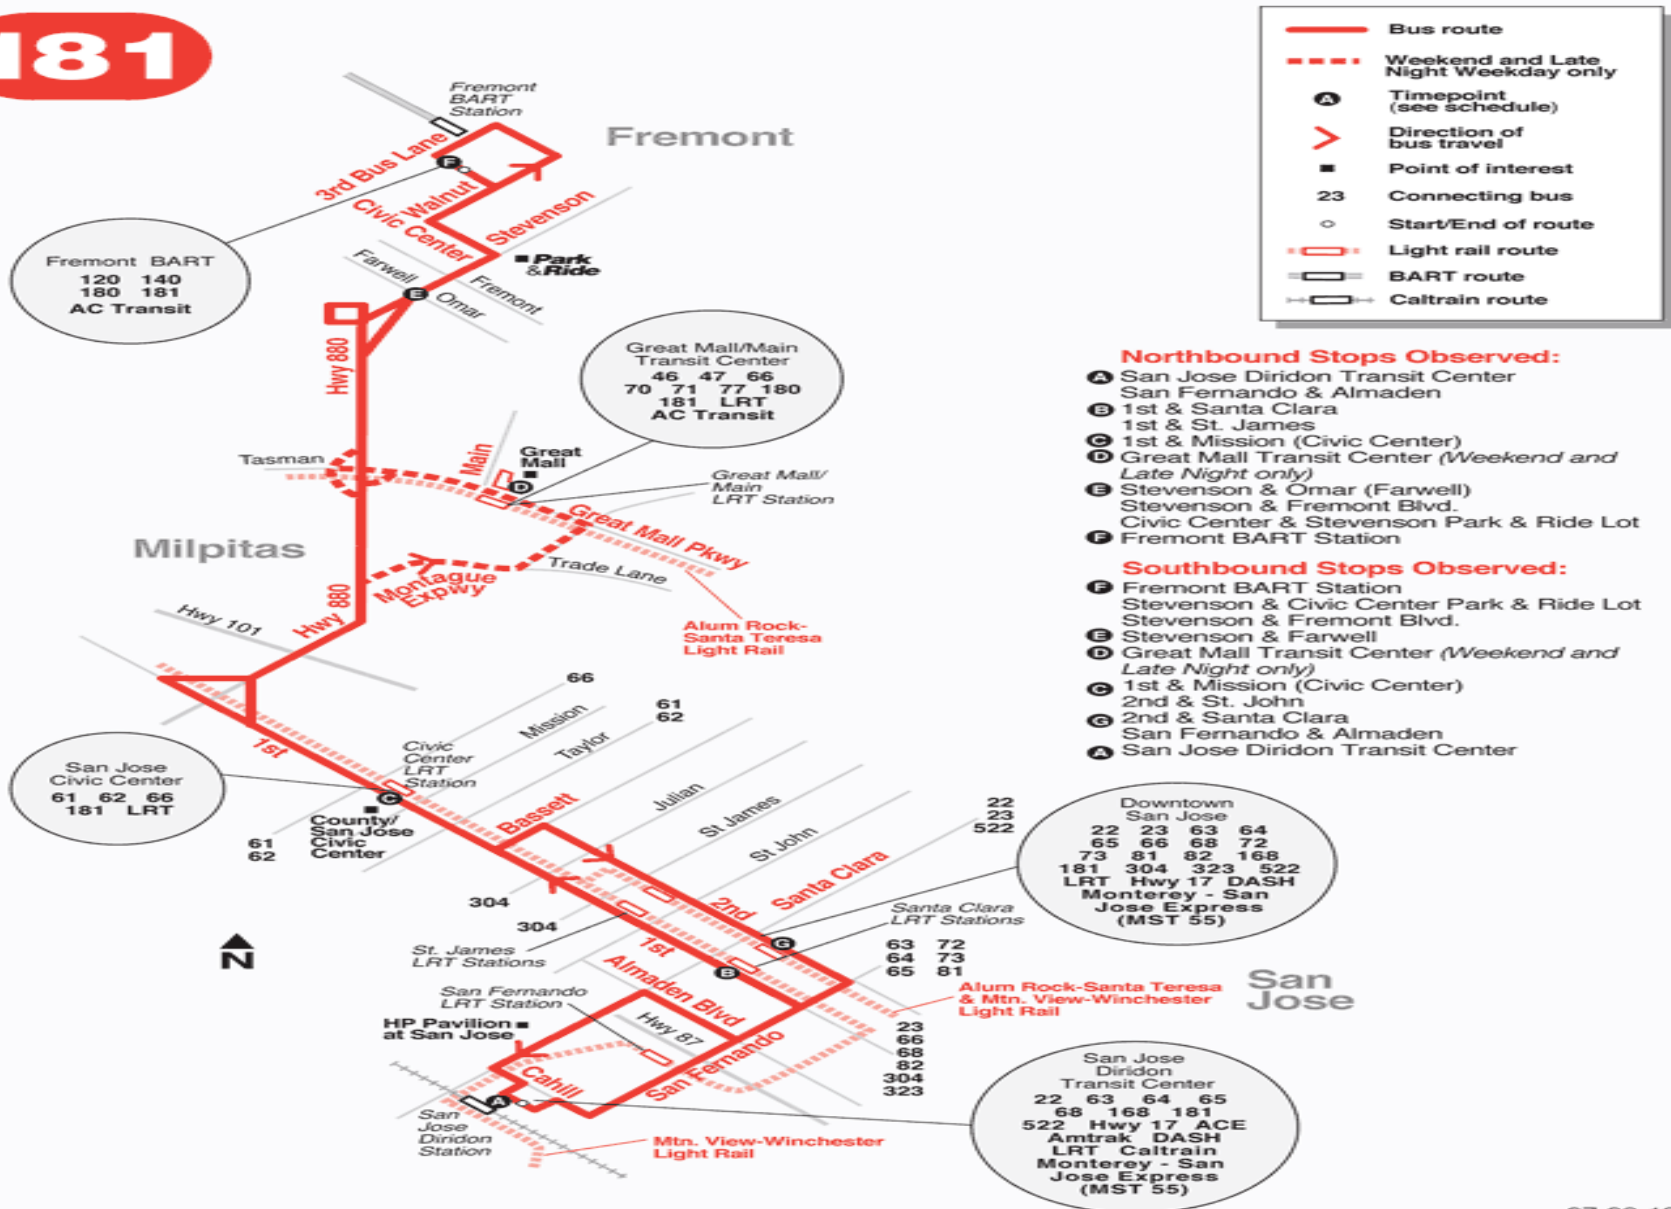

181 Fremont BART Station to San Jose Diridon Transit Center

Effective Date 4/10/2017

Route Map

181

Northbound Weekday

SAN JOSE DIRIDON STATION	1ST AND SANTA CLARA	CIVIC CENTER LIGHT RAIL STATION	GREAT MALL TRANSIT CENTER	STEVENSON AND FARWELL	FREMONT BART STATION
5:33A	5:38A	5:45A	--	6:01A	6:09A
6:18A	6:23A	6:30A	--	6:46A	6:54A
6:31A	6:36A	6:43A	--	6:59A	7:09A
6:46A	6:51A	6:58A	--	7:14A	7:24A
6:59A	7:05A	7:13A	--	7:29A	7:39A
7:11A	7:18A	7:26A	--	7:43A	7:54A
7:24A	7:31A	7:40A	--	7:58A	8:09A
7:39A	7:46A	7:55A	--	8:13A	8:24A
7:54A	8:01A	8:10A	--	8:28A	8:39A
8:10A	8:17A	8:26A	--	8:44A	8:54A
8:26A	8:33A	8:42A	--	9:00A	9:09A
8:42A	8:49A	8:58A	--	9:15A	9:24A
8:58A	9:05A	9:13A	--	9:30A	9:39A
9:13A	9:20A	9:28A	--	9:45A	9:54A
9:28A	9:35A	9:43A	--	10:00A	10:09A
9:43A	9:50A	9:58A	--	10:15A	10:24A
9:59A	10:05A	10:13A	--	10:30A	10:39A
10:14A	10:20A	10:28A	--	10:45A	10:54A
10:29A	10:35A	10:43A	--	10:59A	11:08A
10:44A	10:51A	10:59A	--	11:15A	11:24A
SAN JOSE DIRIDON STATION	1ST AND SANTA CLARA	CIVIC CENTER LIGHT RAIL STATION	GREAT MALL TRANSIT CENTER	STEVENSON AND FARWELL	FREMONT BART STATION
10:59A	11:06A	11:14A	--	11:30A	11:39A
11:13A	11:20A	11:28A	--	11:45A	11:54A
11:28A	11:34A	11:42A	--	11:59A	12:09P
11:43A	11:49A	11:57A	--	12:14P	12:24P
11:58A	12:04P	12:12P	--	12:29P	12:39P
12:12P	12:18P	12:26P	--	12:44P	12:54P
12:27P	12:33P	12:41P	--	12:59P	1:09P
12:42P	12:48P	12:56P	--	1:14P	1:24P
12:58P	1:04P	1:12P	--	1:30P	1:39P
1:13P	1:19P	1:27P	--	1:45P	1:54P
1:27P	1:33P	1:42P	--	2:00P	2:09P
1:41P	1:48P	1:57P	--	2:15P	2:24P
1:54P	2:01P	2:10P	--	2:29P	2:39P
2:05P	2:12P	2:21P	--	2:43P	2:54P
2:20P	2:27P	2:36P	--	2:58P	3:09P
2:36P	2:42P	2:51P	--	3:13P	3:24P
2:52P	2:58P	3:06P	--	3:28P	3:39P
3:08P	3:14P	3:22P	--	3:44P	3:54P
3:23P	3:29P	3:37P	--	3:59P	4:09P
3:37P	3:43P	3:52P	--	4:14P	4:24P
SAN JOSE DIRIDON STATION	1ST AND SANTA CLARA	CIVIC CENTER LIGHT RAIL STATION	GREAT MALL TRANSIT CENTER	STEVENSON AND FARWELL	FREMONT BART STATION
3:49P	3:56P	4:05P	--	4:28P	4:39P
4:03P	4:10P	4:20P	--	4:43P	4:54P
4:15P	4:23P	4:33P	--	4:58P	5:09P