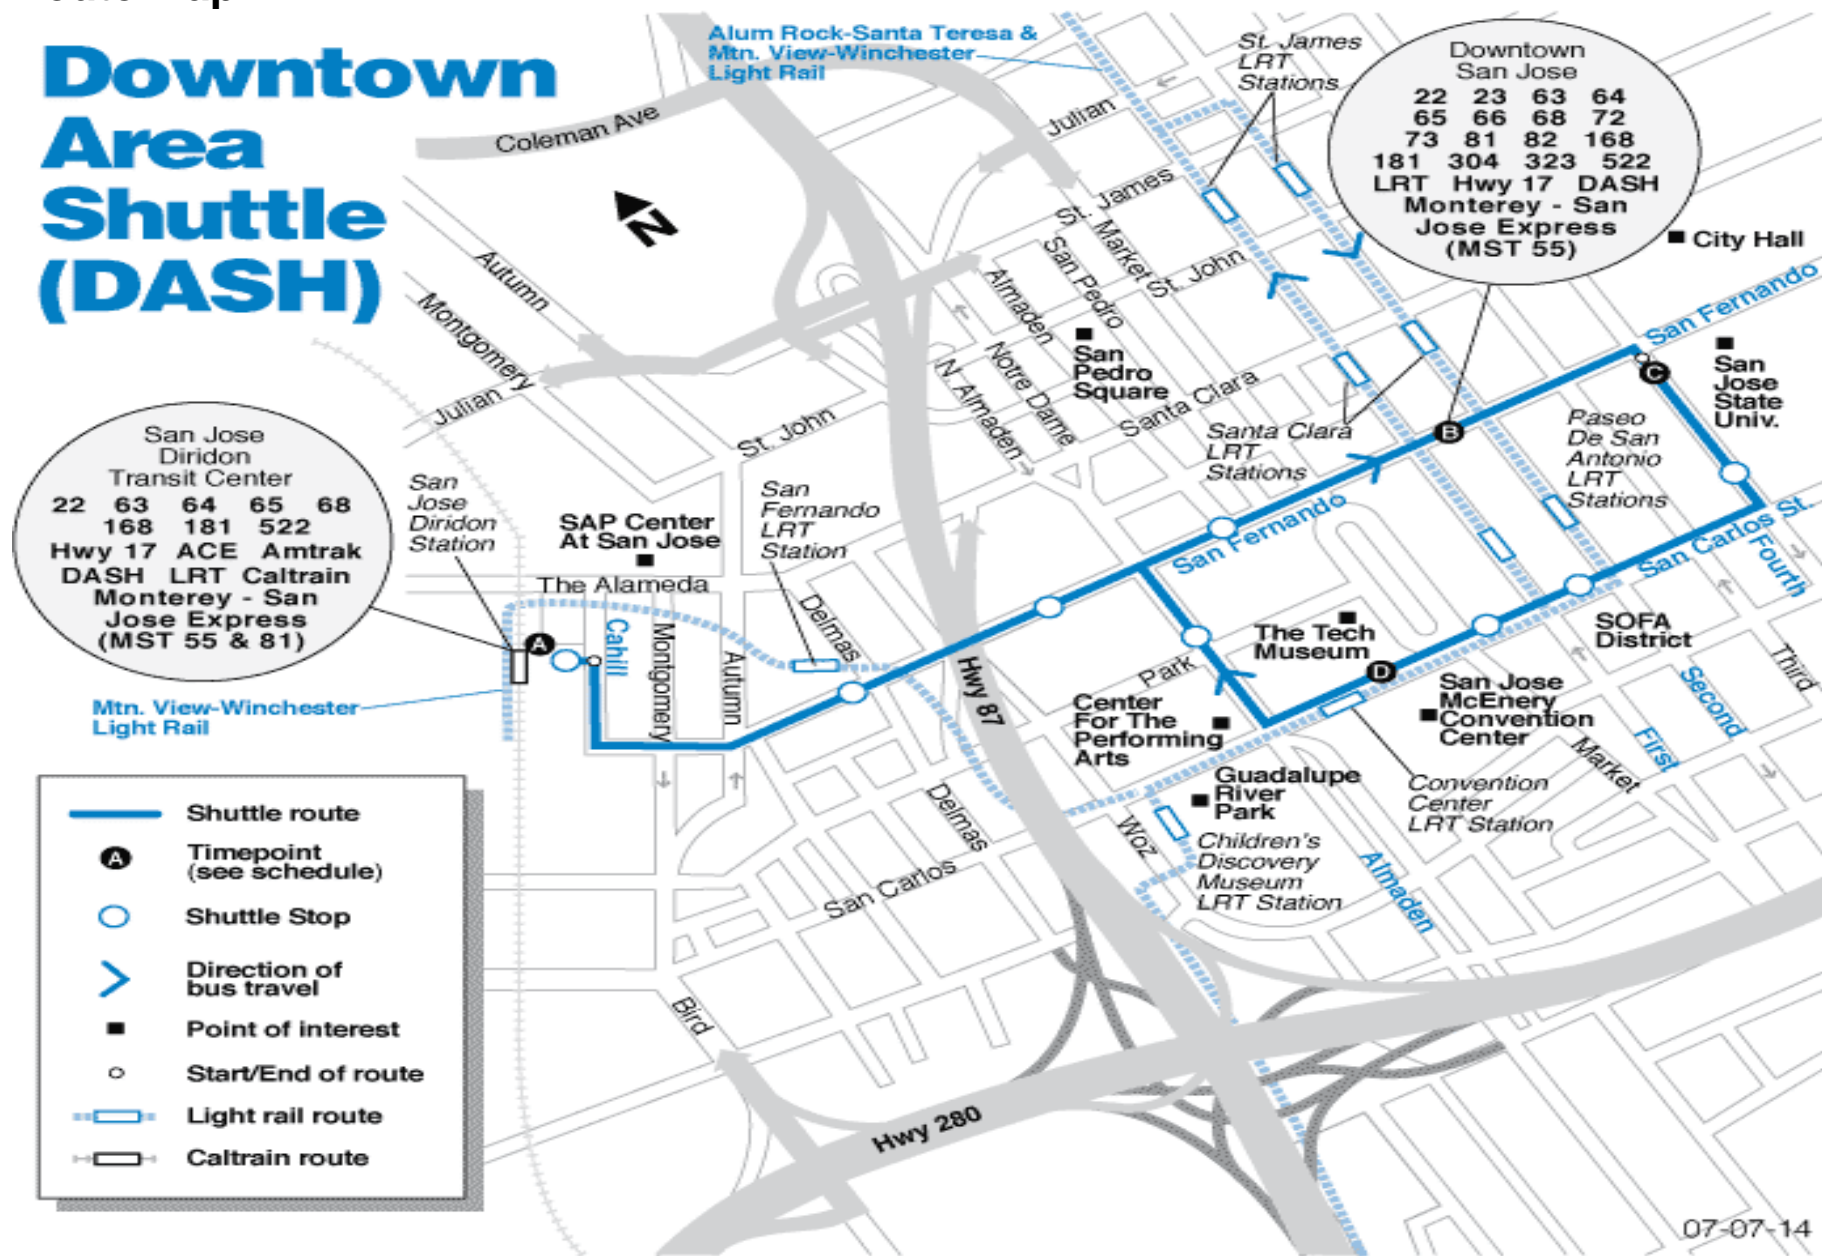

201 DASH Downtown Area Shuttle

Effective Date 10/9/2017

Route Map

Downtown Area Shuttle (DASH)

Eastbound Weekday

SAN JOSE DIRIDON STATION	SAN FERNANDO AND 1ST	4TH & SAN FERNANDO
6:34A	6:39A	6:41A
6:51A	6:56A	6:58A
7:06A	7:11A	7:13A
7:14A	7:19A	7:21A
7:23A	7:29A	7:31A
7:30A	7:36A	7:38A
7:40A	7:46A	7:48A
7:48A	7:54A	7:56A
7:52A	7:58A	8:00A
8:03A	8:09A	8:11A
8:09A	8:15A	8:17A
8:16A	8:22A	8:24A
8:24A	8:30A	8:32A
8:35A	8:41A	8:43A
8:40A	8:46A	8:48A
8:47A	8:53A	8:55A
8:56A	9:02A	9:04A
9:09A	9:15A	9:17A
9:16A	9:22A	9:24A
9:24A	9:30A	9:32A
SAN JOSE DIRIDON STATION	SAN FERNANDO AND 1ST	4TH & SAN FERNANDO
9:40A	9:45A	9:47A
9:47A	9:52A	9:54A
10:02A	10:07A	10:09A
10:16A	10:21A	10:23A
10:30A	10:35A	10:37A
10:45A	10:50A	10:52A
11:01A	11:06A	11:08A
11:17A	11:22A	11:24A
11:31A	11:36A	11:38A
11:45A	11:50A	11:52A
12:00P	12:05P	12:07P
12:15P	12:20P	12:22P
12:30P	12:35P	12:37P
12:45P	12:50P	12:52P
1:02P	1:07P	1:09P
1:19P	1:24P	1:26P
1:34P	1:39P	1:41P
1:49P	1:54P	1:56P
2:06P	2:11P	2:13P
2:23P	2:28P	2:30P
SAN JOSE DIRIDON STATION	SAN FERNANDO AND 1ST	4TH & SAN FERNANDO
2:40P	2:45P	2:47P
2:49P	2:54P	2:56P
3:07P	3:12P	3:14P

Turn-by-Turn Directions

Directions for Route 201

Downtown Area Shuttle (DASH)

San Jose Diridon Station to Downtown San Jose LRT Stations

SERVICE ROUTE - EASTBOUND

San Jose Diridon Transit Center – San Jose State University

From stop on 4th

Right on San Carlos

Right on Almaden Blvd

Left on San Fernando

Right on Cahill

Left Transit Center entrance driveway to stop