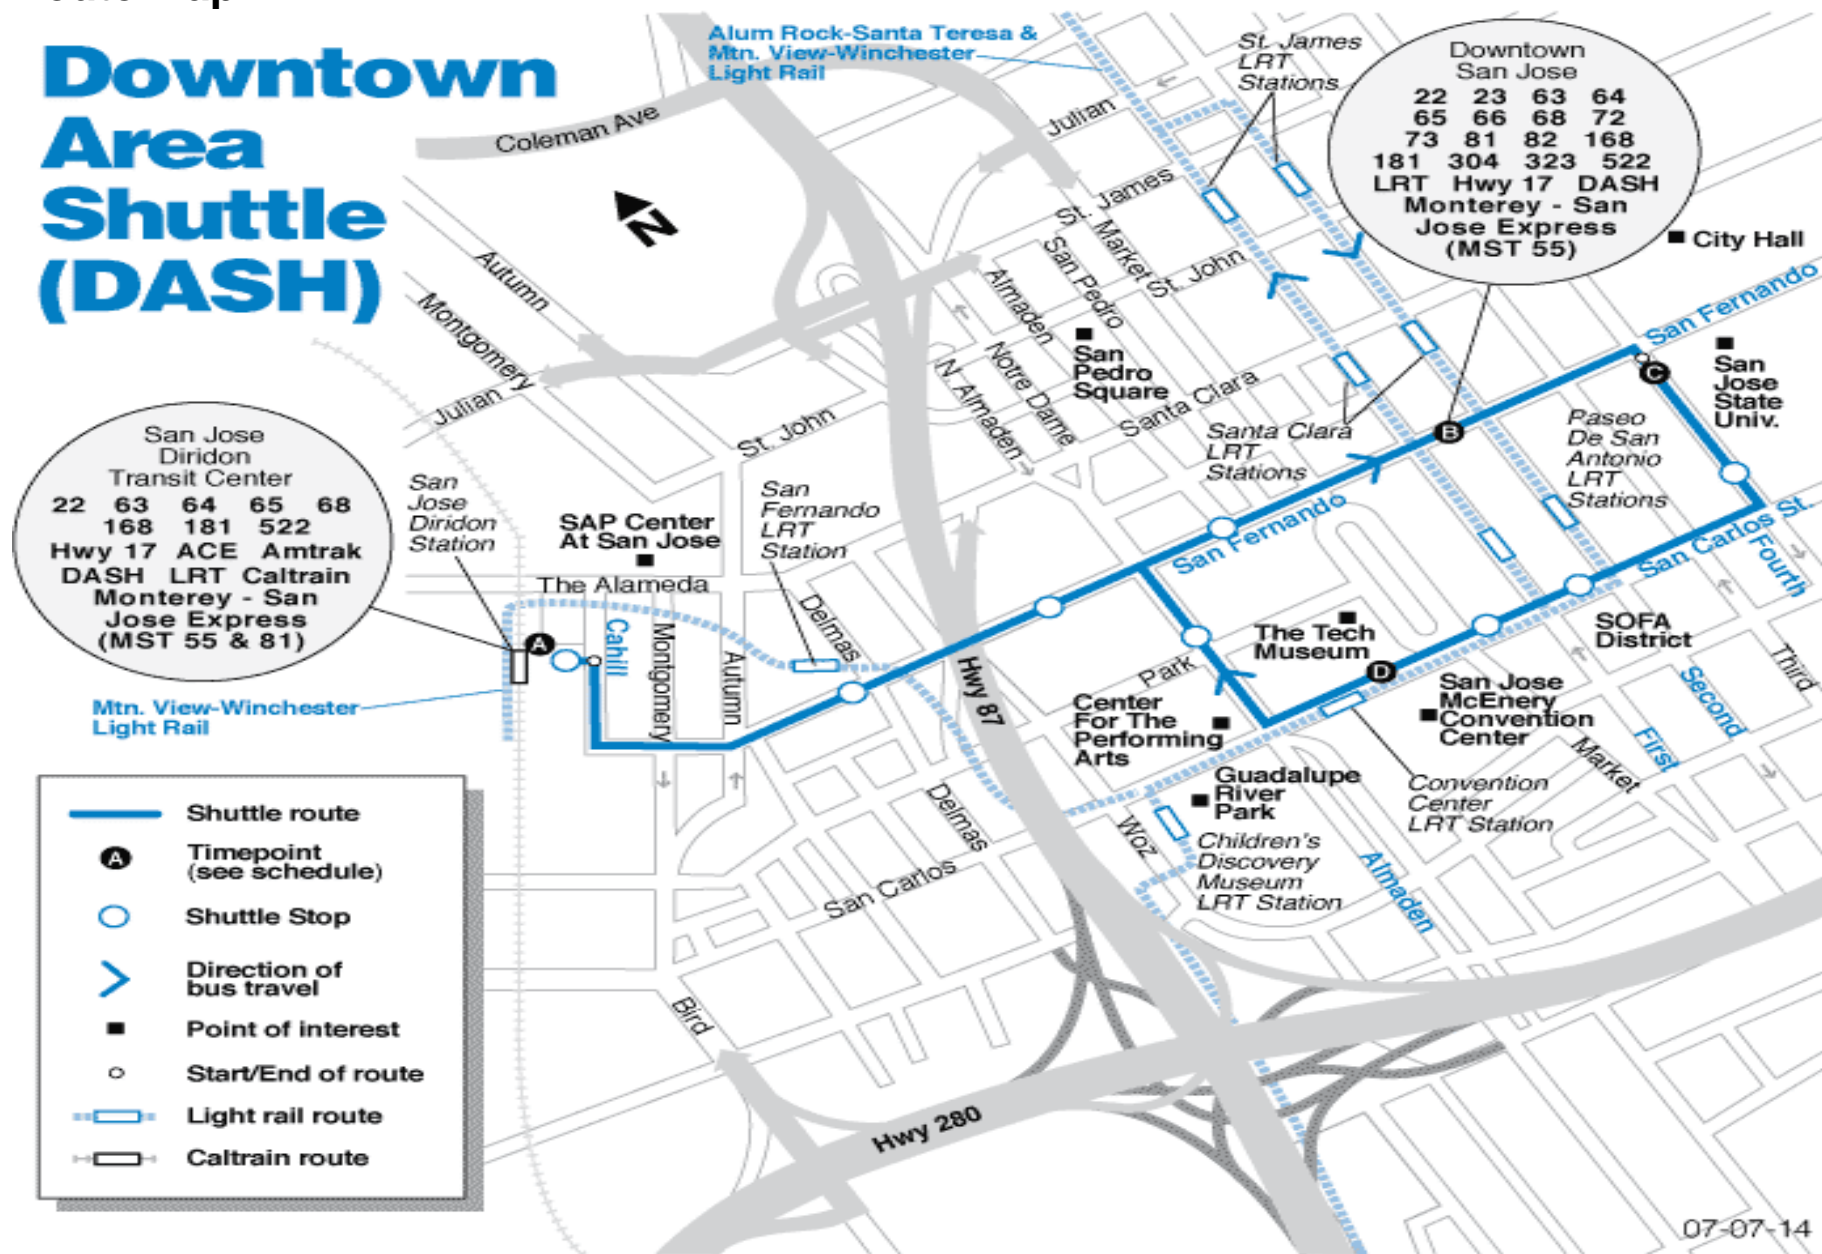

201 DASH Downtown Area Shuttle

Effective Date 10/9/2017

Route Map

Downtown Area Shuttle (DASH)

San Jose Diridon Transit Center

22	63	64	65	68
168	181	522		

Hwy 17 ACE Amtrak
DASH LRT Caltrain
Monterey - San Jose Express (MST 55 & 81)

Downtown San Jose

22	23	63	64
65	66	68	72
73	81	82	168
181	304	323	522

LRT Hwy 17 DASH
Monterey - San Jose Express (MST 55)

- Shuttle route
- Timepoint (see schedule)
- Shuttle Stop
- Direction of bus travel
- Point of interest
- Start/End of route
- Light rail route
- Caltrain route

Turn-by-Turn Directions

Directions for Route 201

Downtown Area Shuttle (DASH)

San Jose Diridon Station to Downtown San Jose LRT Stations

SERVICE ROUTE - EASTBOUND

San Jose Diridon Transit Center – San Jose State University

From stop on 4th

Right on San Carlos

Right on Almaden Blvd

Left on San Fernando

Right on Cahill

Left Transit Center entrance driveway to stop