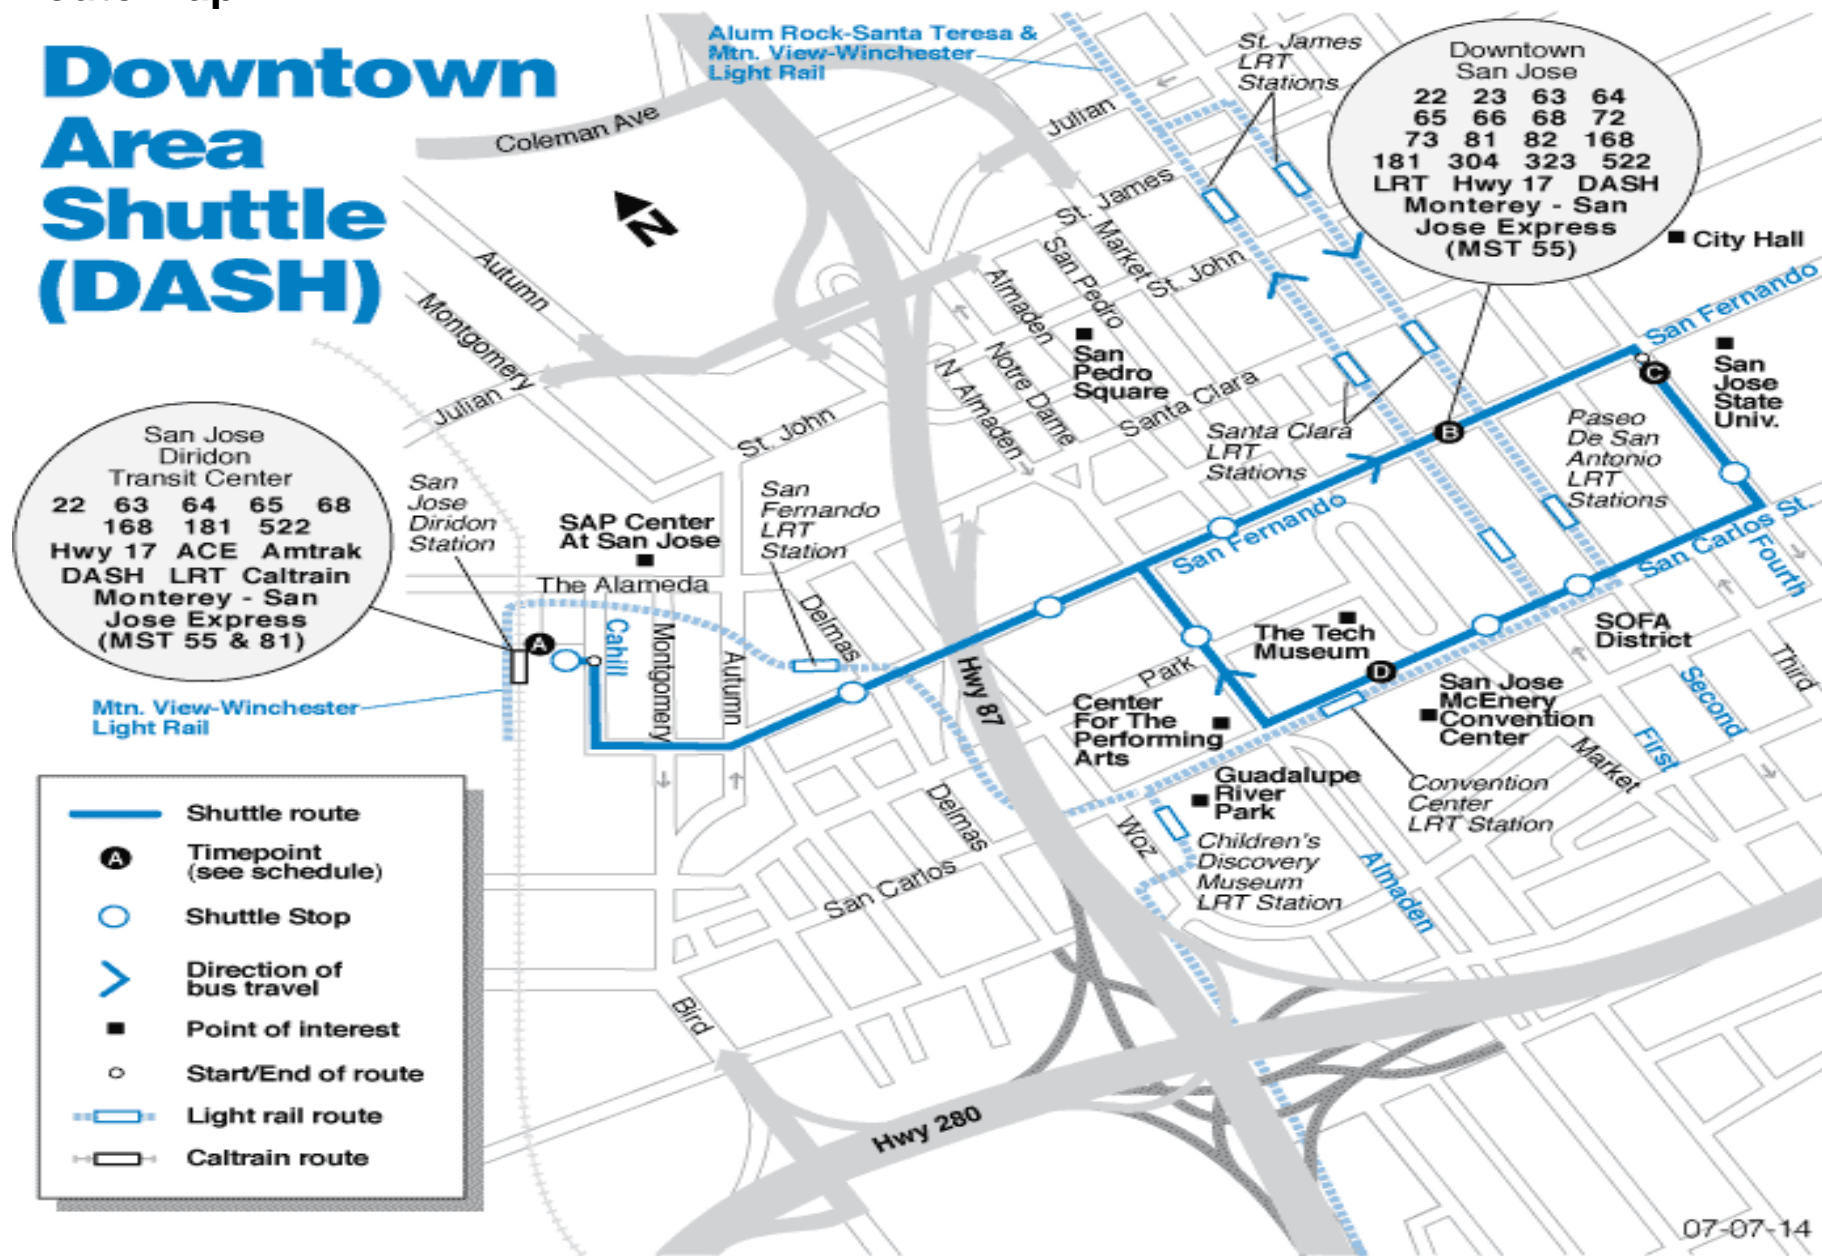

201 DASH Downtown Area Shuttle

Effective Date 10/9/2017

Route Map

Downtown Area Shuttle (DASH)

San Jose Diridon Transit Center

22	63	64	65	68
168	181	522		

Hwy 17 ACE Amtrak
DASH LRT Caltrain
Monterey - San Jose Express
(MST 55 & 81)

Downtown San Jose

22	23	63	64
65	66	68	72
73	81	82	168
181	304	323	522

LRT Hwy 17 DASH
Monterey - San Jose Express
(MST 55)

- Shuttle route
- Timepoint (see schedule)
- Shuttle Stop
- Direction of bus travel
- Point of interest
- Start/End of route
- Light rail route
- Caltrain route

Turn-by-Turn Directions

Directions for Route 201

Downtown Area Shuttle (DASH)

San Jose Diridon Station to Downtown San Jose LRT Stations

SERVICE ROUTE - EASTBOUND

San Jose Diridon Transit Center – San Jose State University

From stop on 4th

Right on San Carlos

Right on Almaden Blvd

Left on San Fernando

Right on Cahill

Left Transit Center entrance driveway to stop