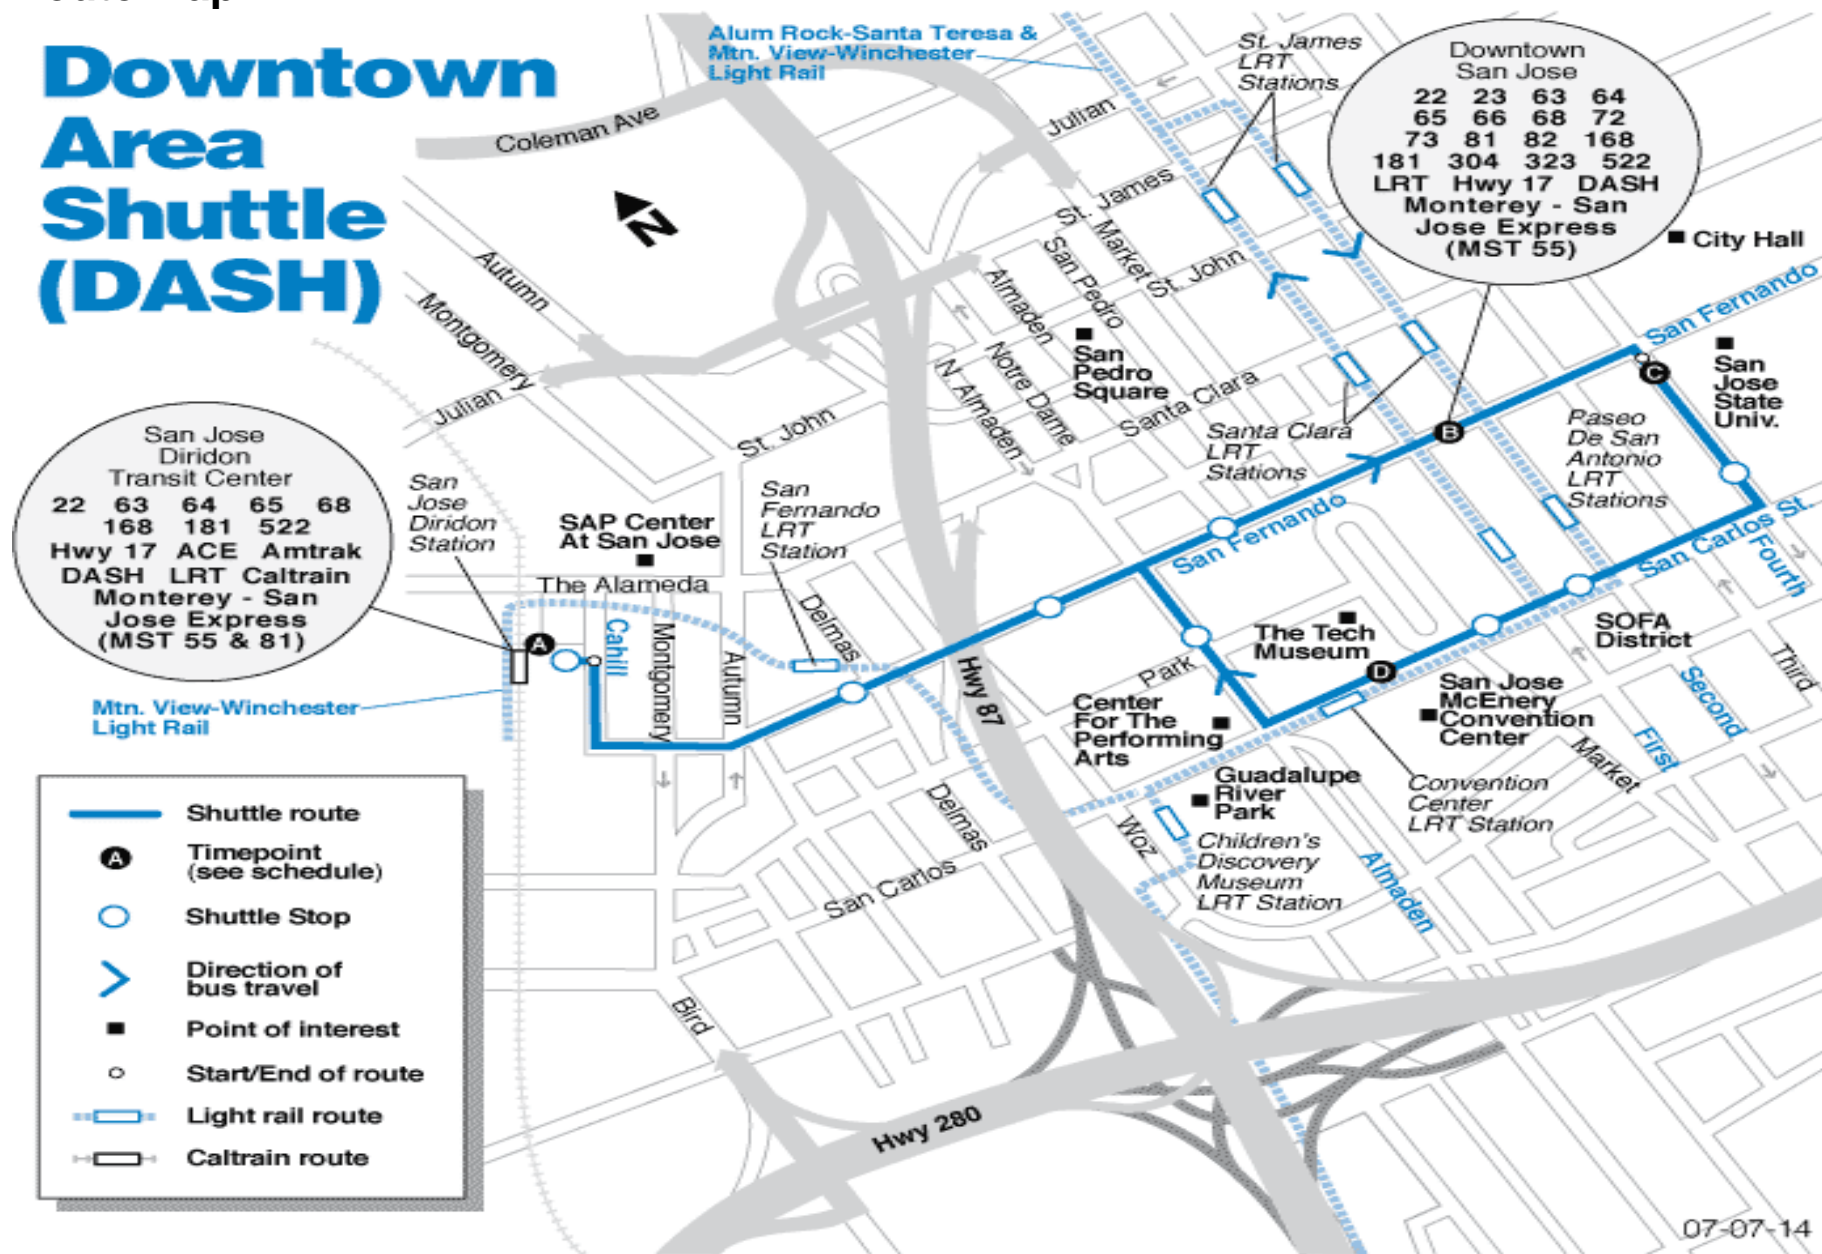

# 201 DASH Downtown Area Shuttle

Effective Date 10/9/2017

## Route Map

# Downtown Area Shuttle (DASH)

San Jose Diridon Transit Center

22	63	64	65	68
168	181	522		

Hwy 17 ACE Amtrak  
DASH LRT Caltrain  
Monterey - San Jose Express  
(MST 55 & 81)

Downtown San Jose

22	23	63	64
65	66	68	72
73	81	82	168
181	304	323	522

LRT Hwy 17 DASH  
Monterey - San Jose Express  
(MST 55)