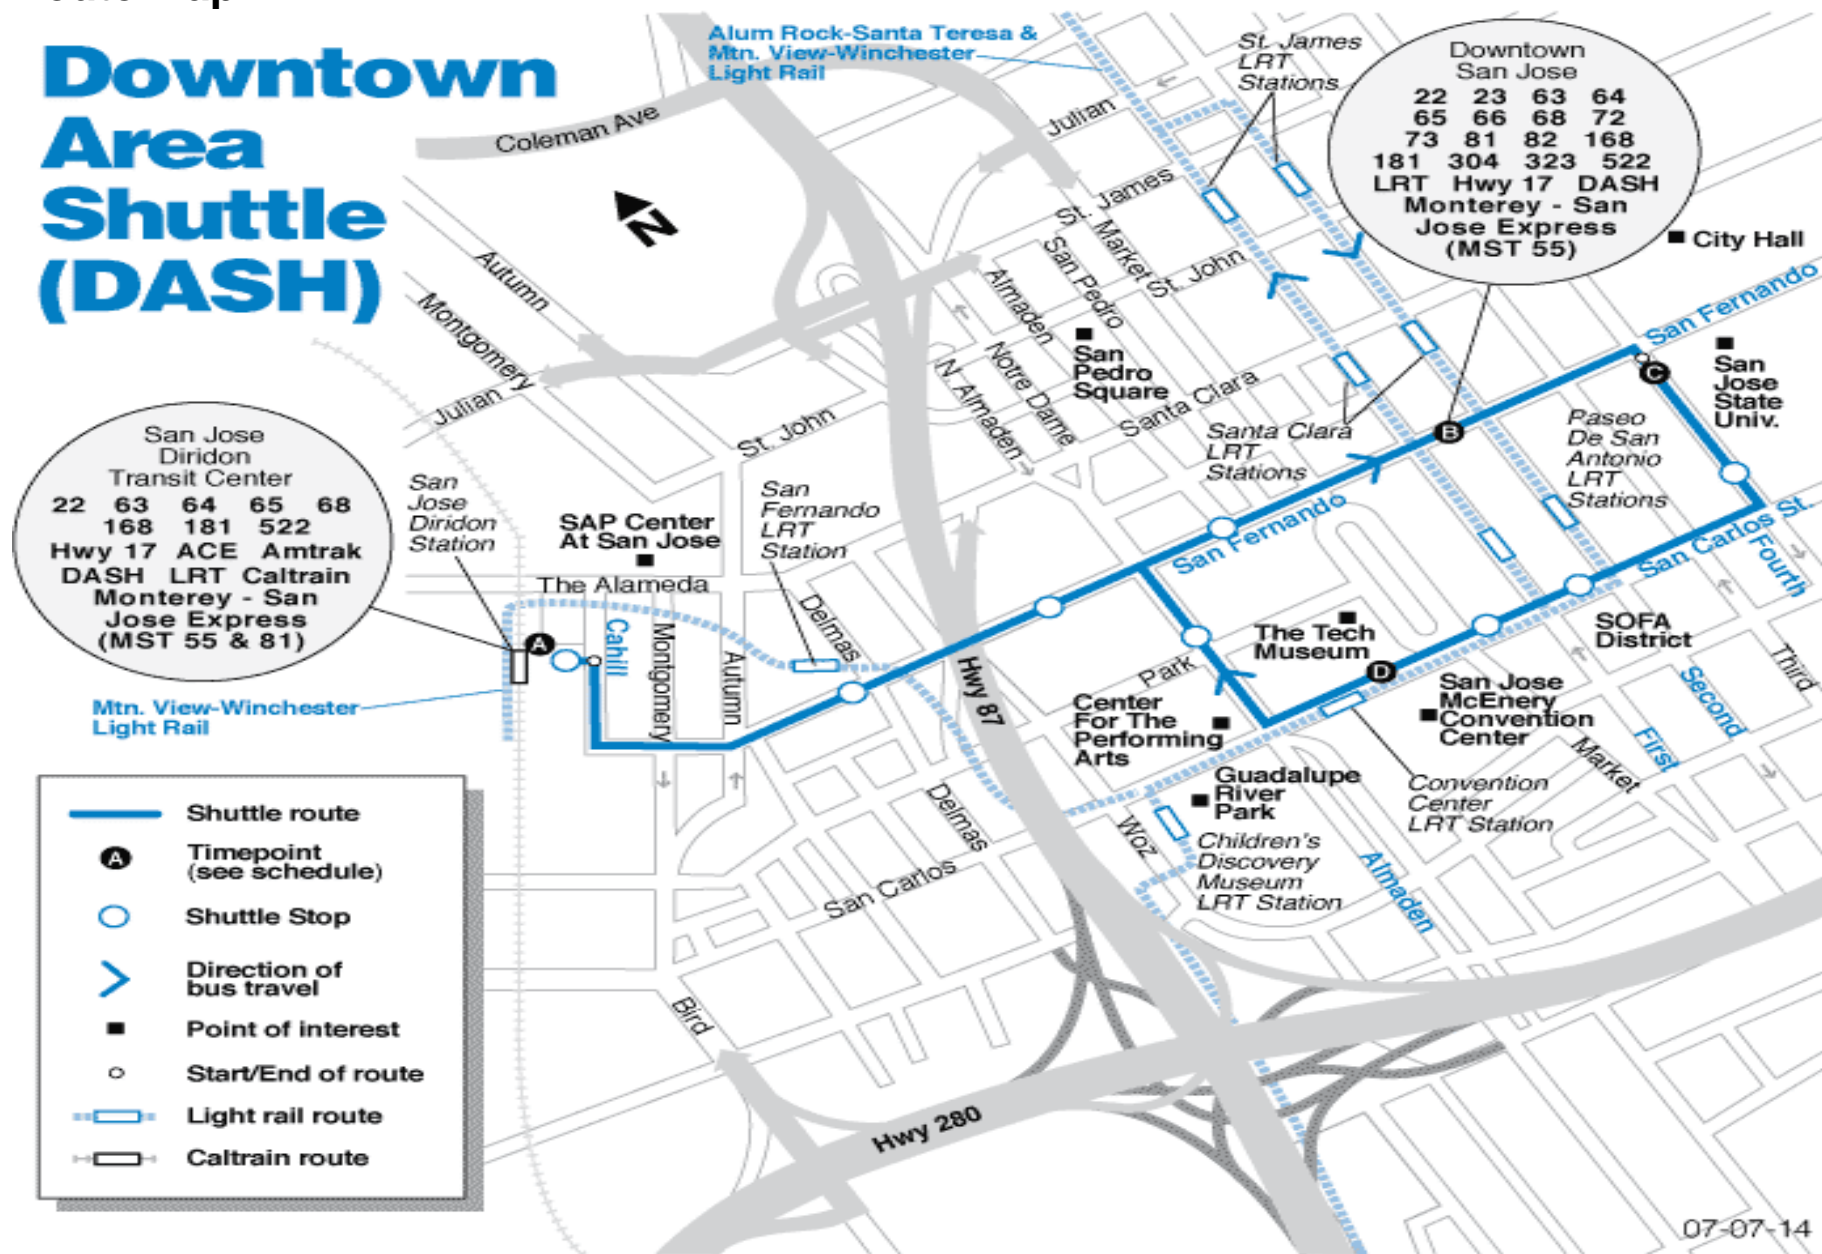

# 201 DASH Downtown Area Shuttle

Effective Date 10/9/2017

## Route Map

# Downtown Area Shuttle (DASH)

Downtown San Jose

22	23	63	64
65	66	68	72
73	81	82	168
181	304	323	522

LRT Hwy 17 DASH  
Monterey - San Jose Express (MST 55)

San Jose Diridon Transit Center

22	63	64	65	68
168	181	522		

### Downtown Area Shuttle (DASH)