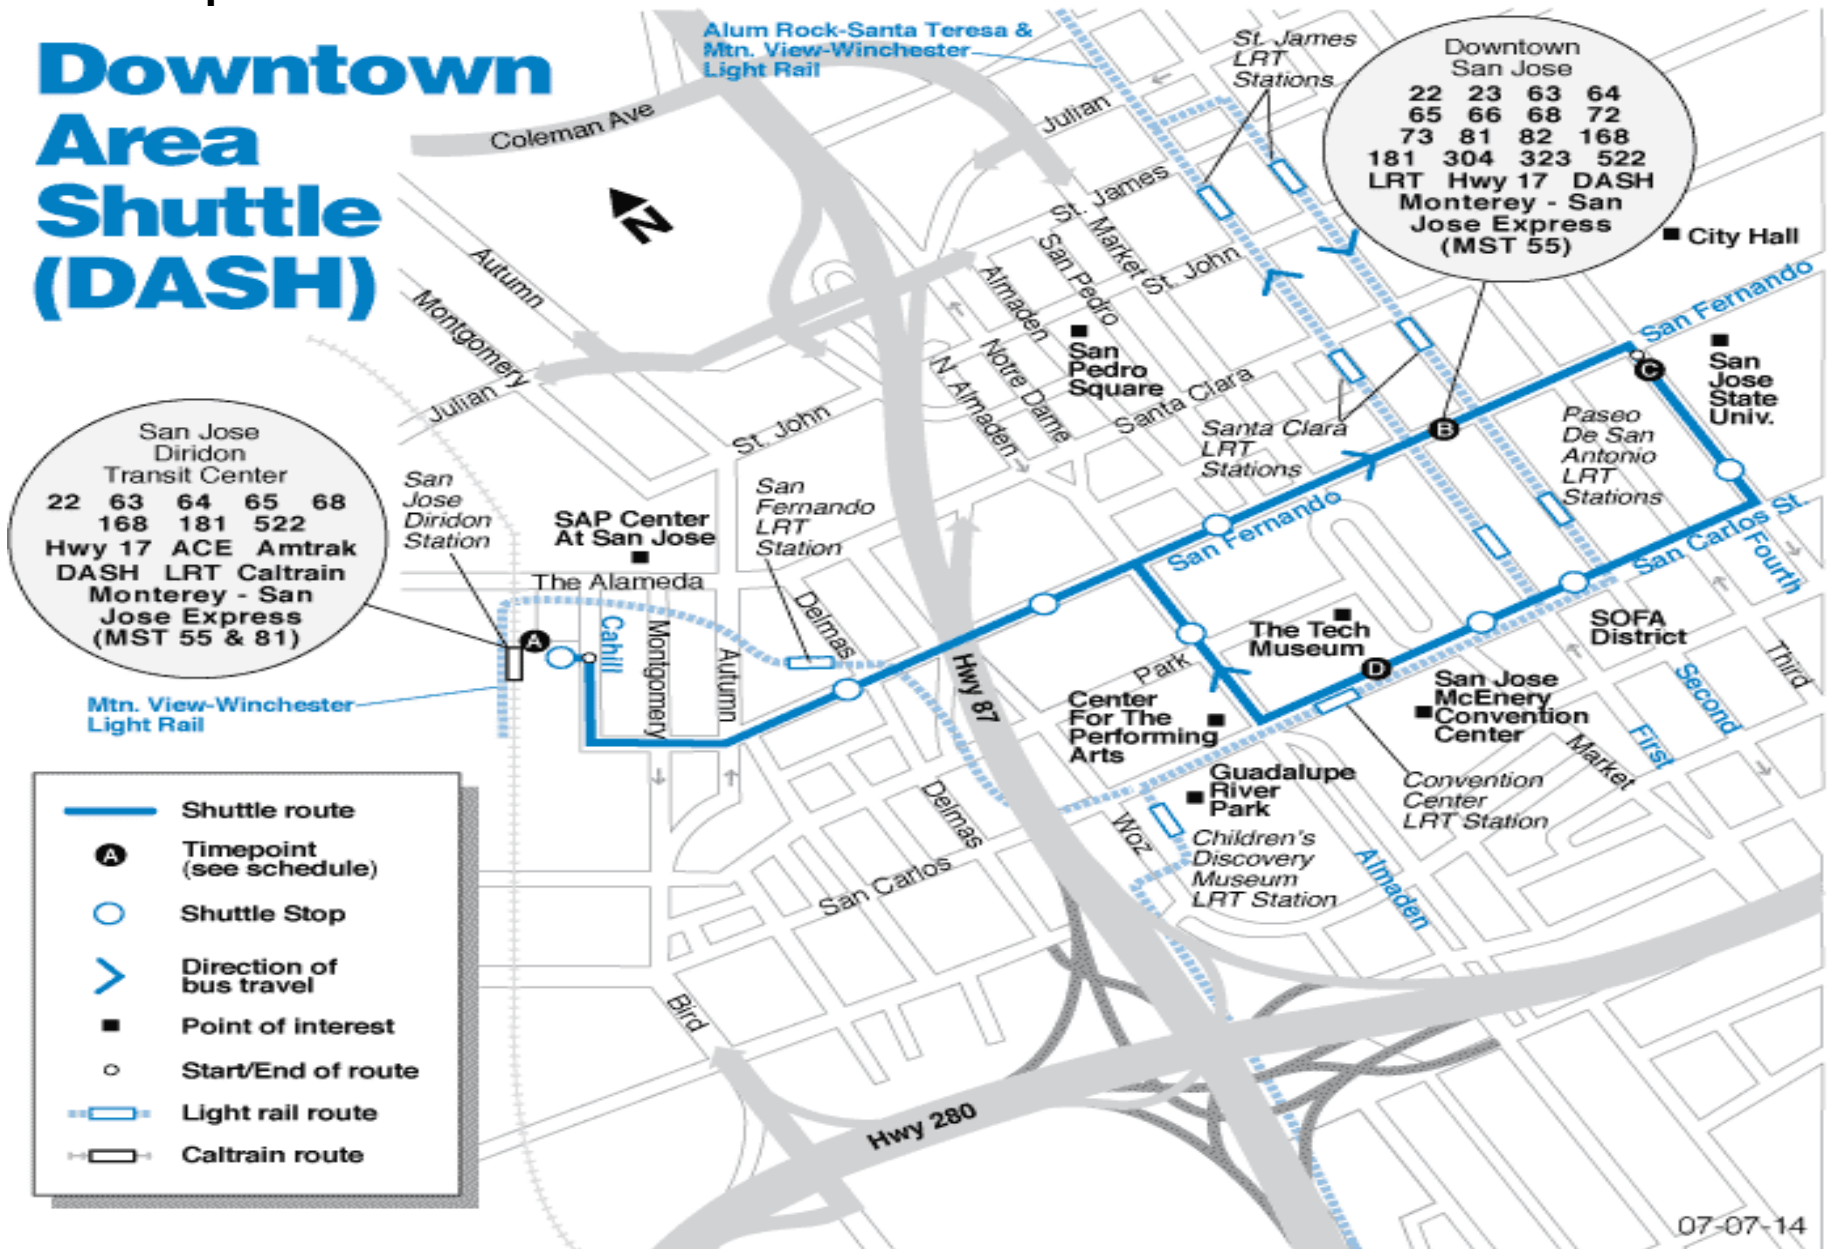

201 DASH Downtown Area Shuttle

Effective Date 4/10/2017

Route Map

Downtown Area Shuttle (DASH)

Downtown San Jose

22	23	63	64
65	66	68	72
73	81	82	168
181	304	323	522

LRT Hwy 17 DASH Monterey - San Jose Express (MST 55)

3:16P	3:21P	3:23P
3:29P	3:35P	3:37P
3:40P	3:46P	3:48P
3:46P	3:52P	3:54P
3:56P	4:02P	4:05P
4:06P	4:12P	4:15P
4:12P	4:18P	4:21P
4:18P	4:24P	4:27P
4:28P	4:34P	4:37P
4:38P	4:45P	4:48P
4:48P	4:55P	4:58P
4:56P	5:03P	5:06P
5:04P	5:11P	5:14P
5:14P	5:21P	5:24P
5:21P	5:28P	5:31P
5:30P	5:37P	5:40P
5:39P	5:46P	5:49P
5:51P	5:58P	6:01P
6:06P	6:13P	6:16P
6:22P	6:29P	6:32P
6:49P	6:55P	6:57P
7:23P	7:29P	7:31P
7:48P	7:53P	7:55P
8:15P	8:20P	8:22P
8:34P	8:39P	8:41P
9:11P	9:16P	9:18P
SAN JOSE DIRIDON STATION	SAN FERNANDO AND 1ST	4TH & SAN FERNANDO

Turn-by-Turn Directions

Directions for Route 201

Downtown Area Shuttle (DASH)

San Jose Diridon Station to Downtown San Jose LRT Stations

SERVICE ROUTE - EASTBOUND

San Jose Diridon Transit Center – San Jose State University

From stop on 4th

Right on San Carlos

Right on Almaden Blvd

Left on San Fernando

Right on Cahill

Left Transit Center entrance driveway to stop