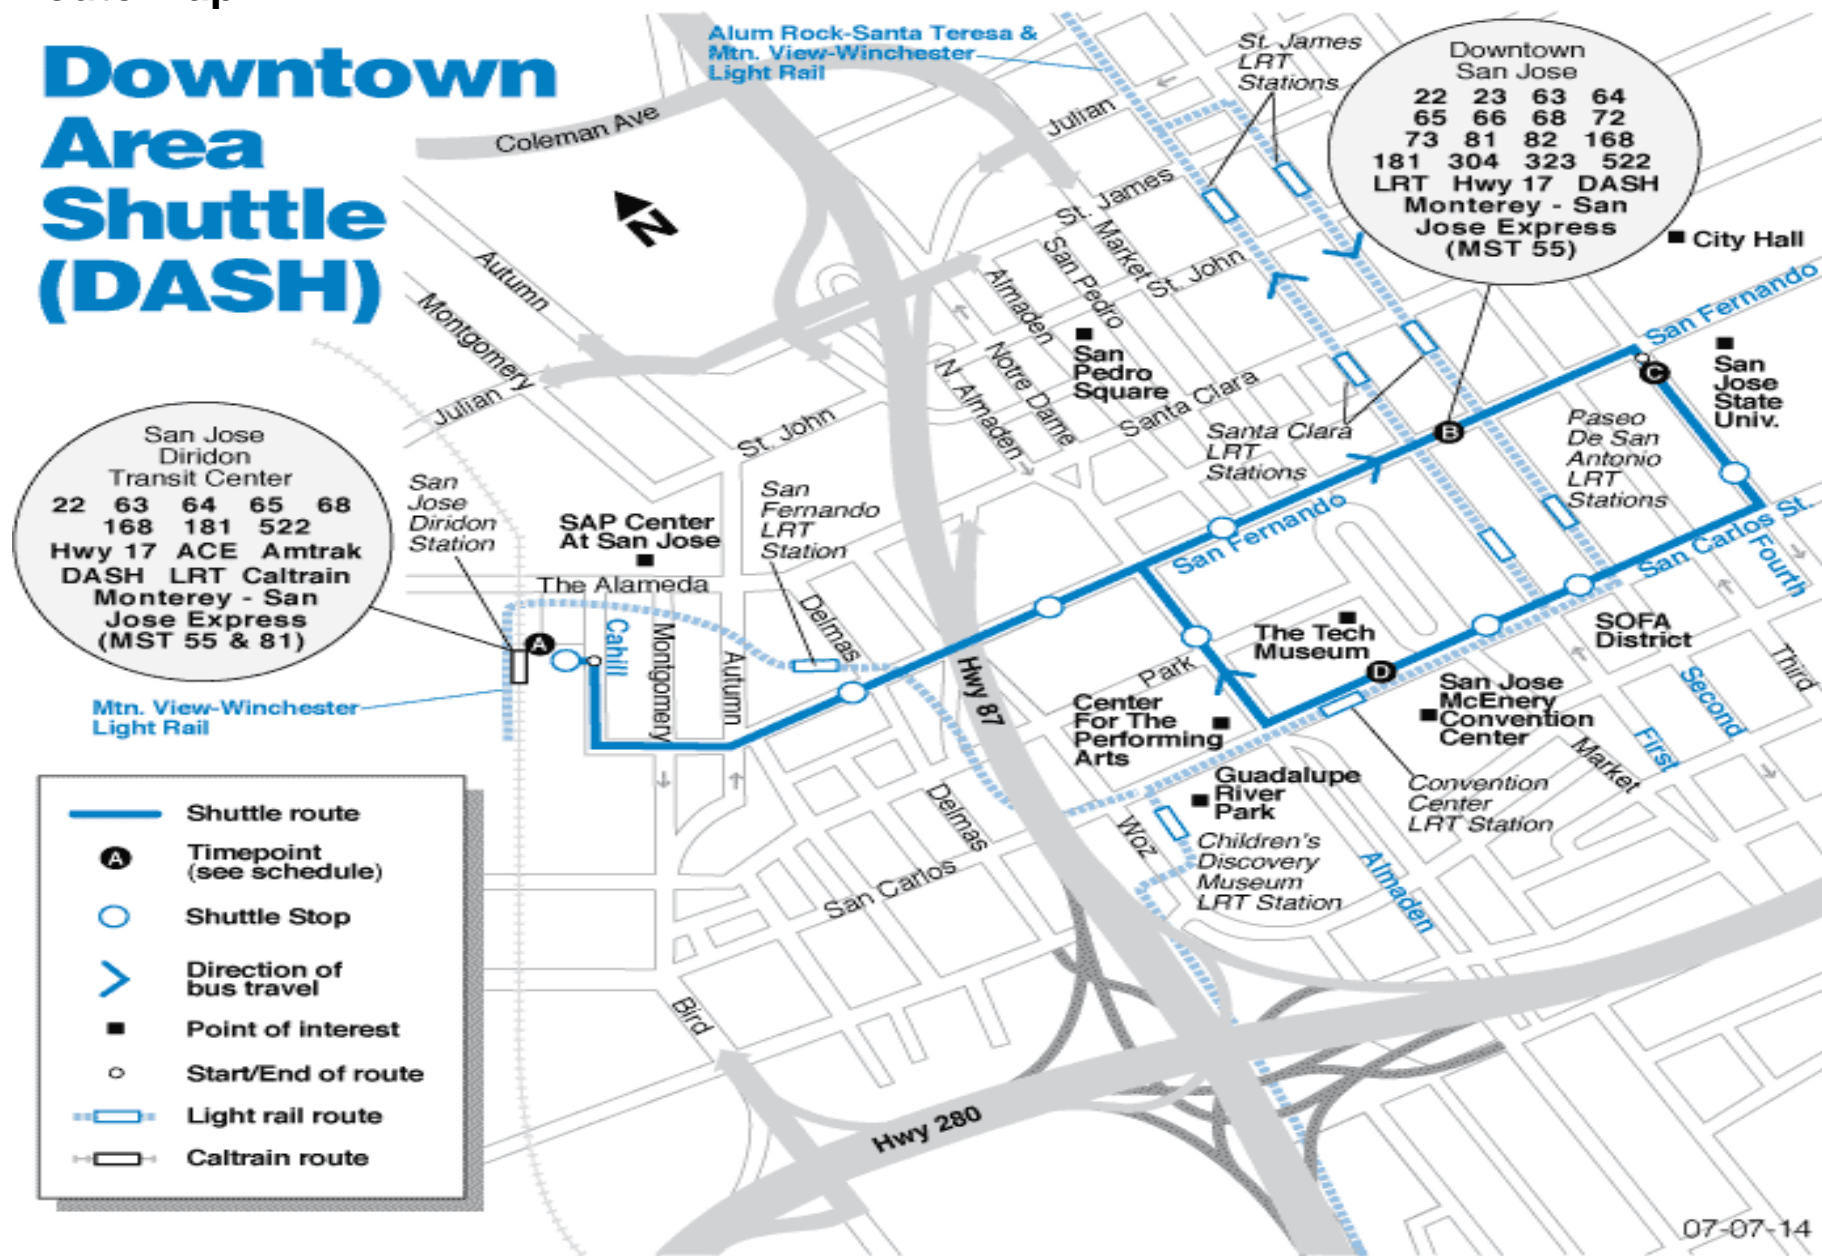

# 201 DASH Downtown Area Shuttle

Effective Date 4/10/2017

## Route Map

# Downtown Area Shuttle (DASH)

## SERVICE ROUTE - WESTBOUND

San Jose State University - San Jose Diridon Transit Center

From stop on 4th

Right on San Carlos

Right on Almaden Blvd

Left on San Fernando

Right on Cahill

Left Transit Center entrance driveway to stop