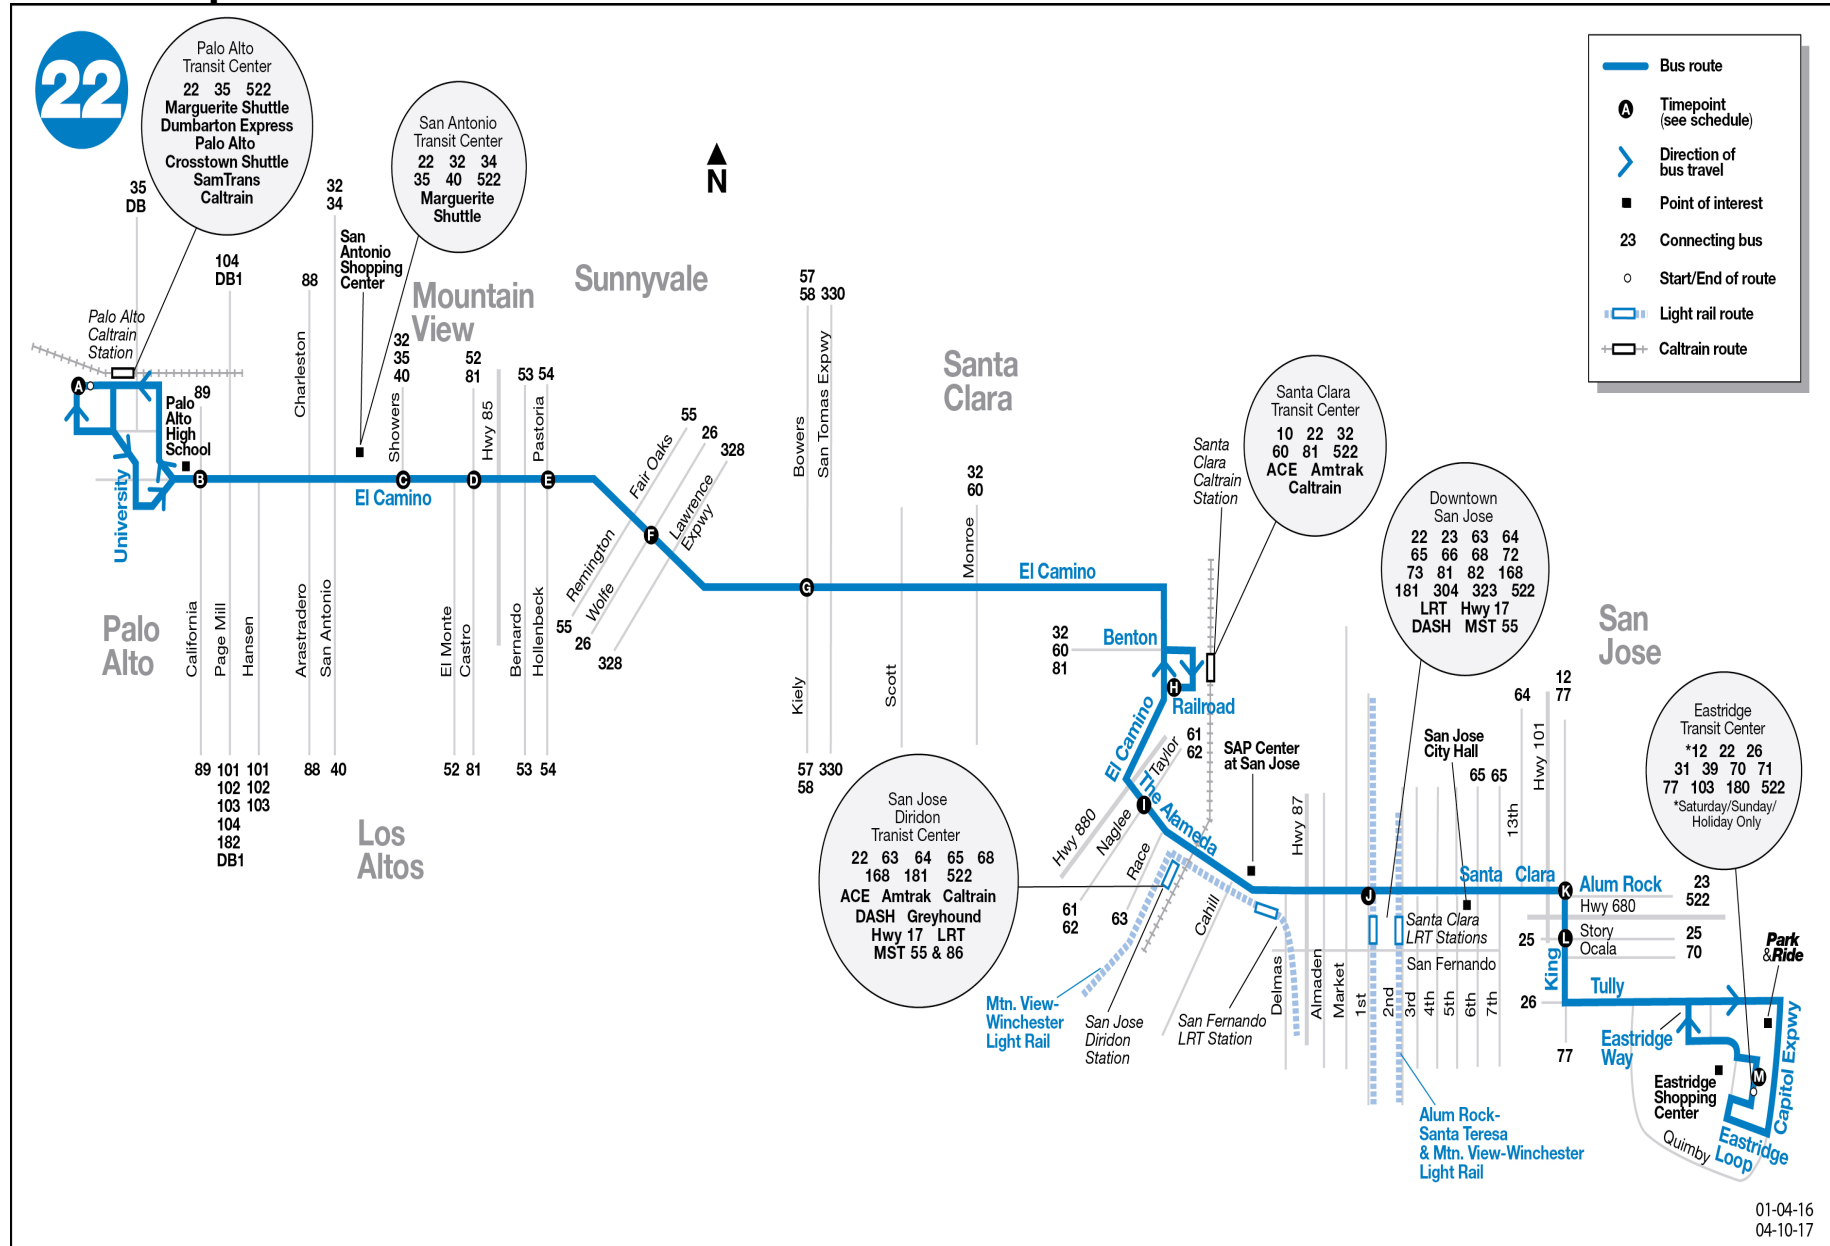

22 Palo Alto Transit Center to Eastridge Transit Center via El Camino

Effective Date 1/14/2019

Route Map