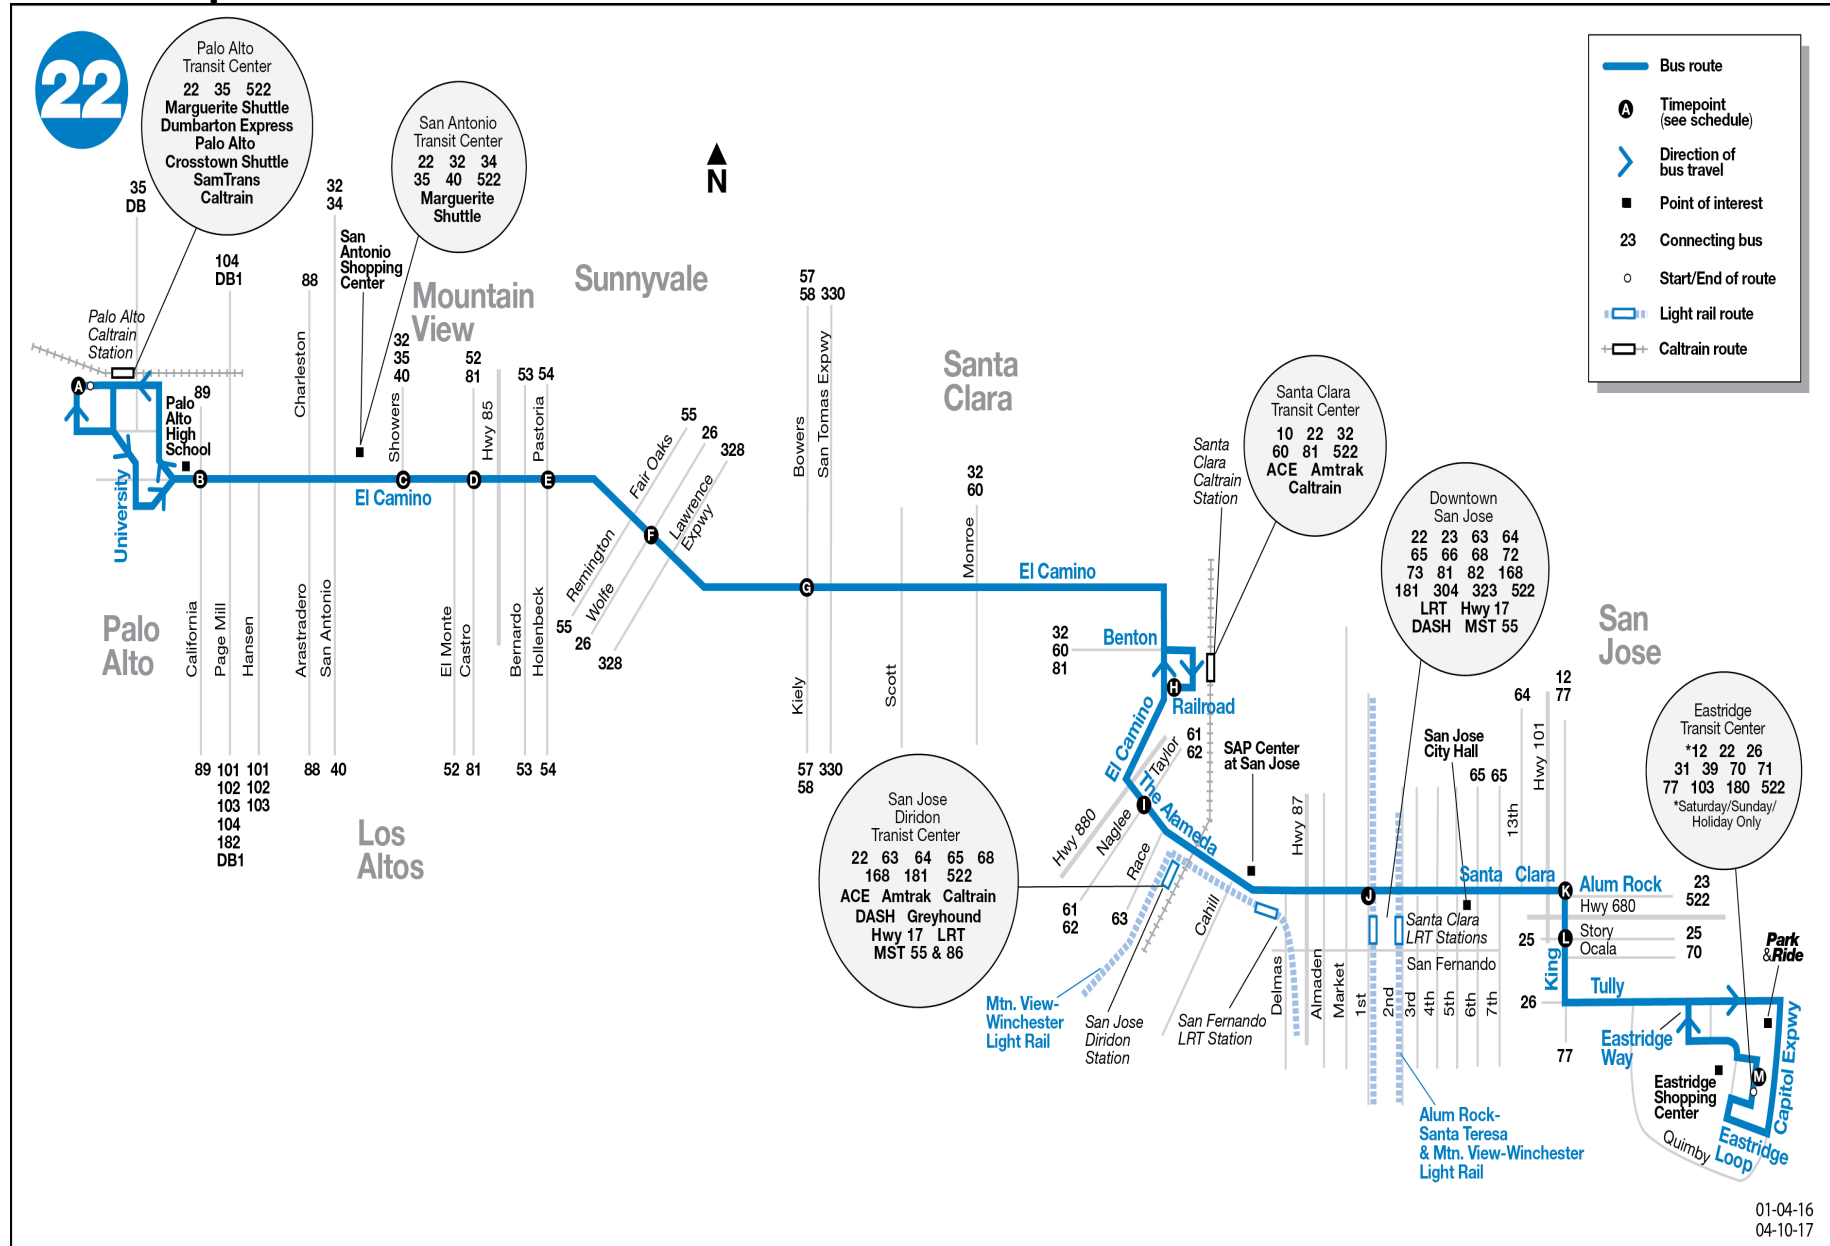

## Route Map

## Directions for Route 22

Left on El Camino

onto The Alameda

onto Santa Clara

onto Alum Rock

Right on King

Left on Tully

Right on Capitol Expwy

Right on Eastridge Loop

#### SERVICE ROUTE WESTBOUND

**Eastridge Transit Center - Palo Alto Transit Center**

From stop at Eastridge Transit Center

continue around island onto Eastridge Loop

Right on Eastridge Way

Left on Tully

Right on King