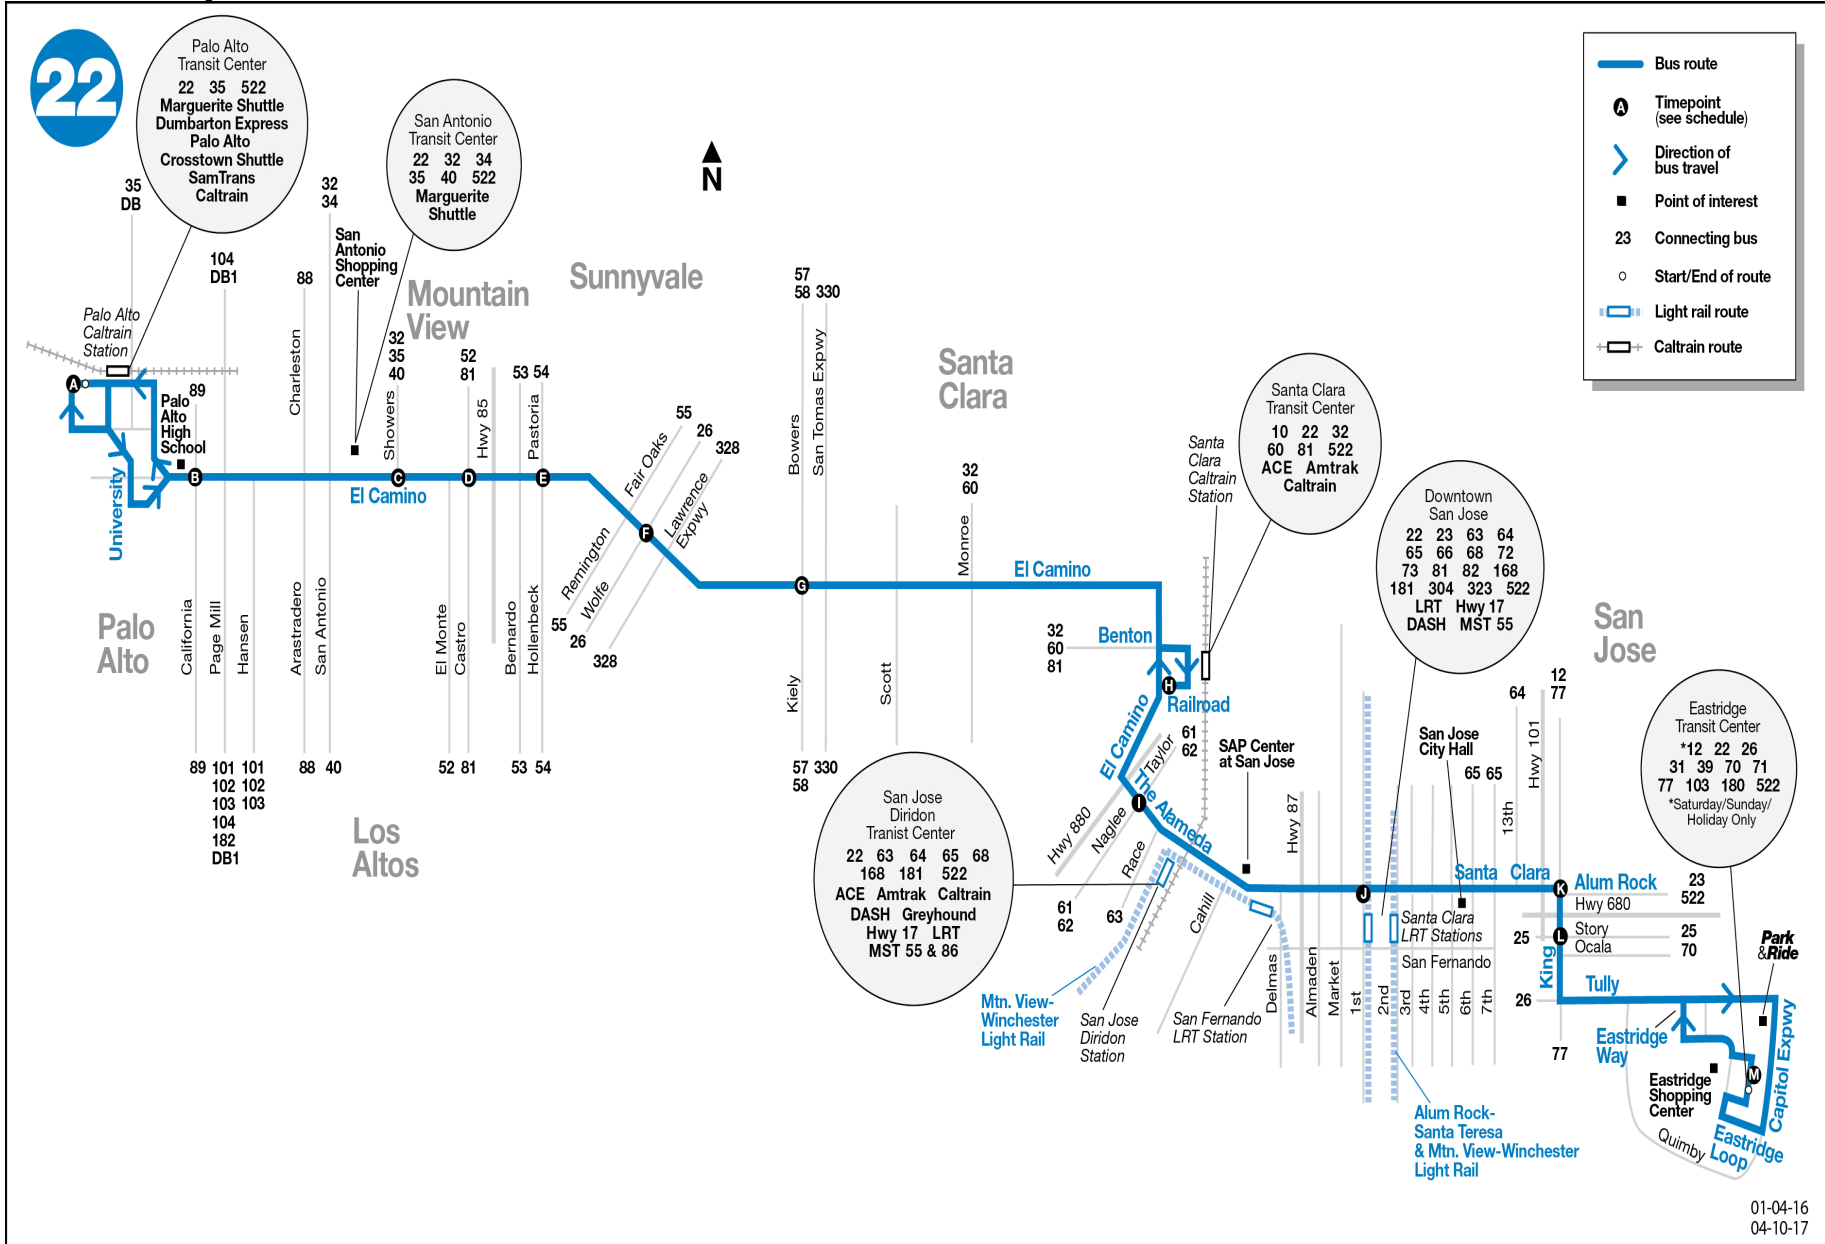

22 Palo Alto Transit Center to Eastridge Transit Center via El Camino

Effective Date 4/9/2018

Route Map