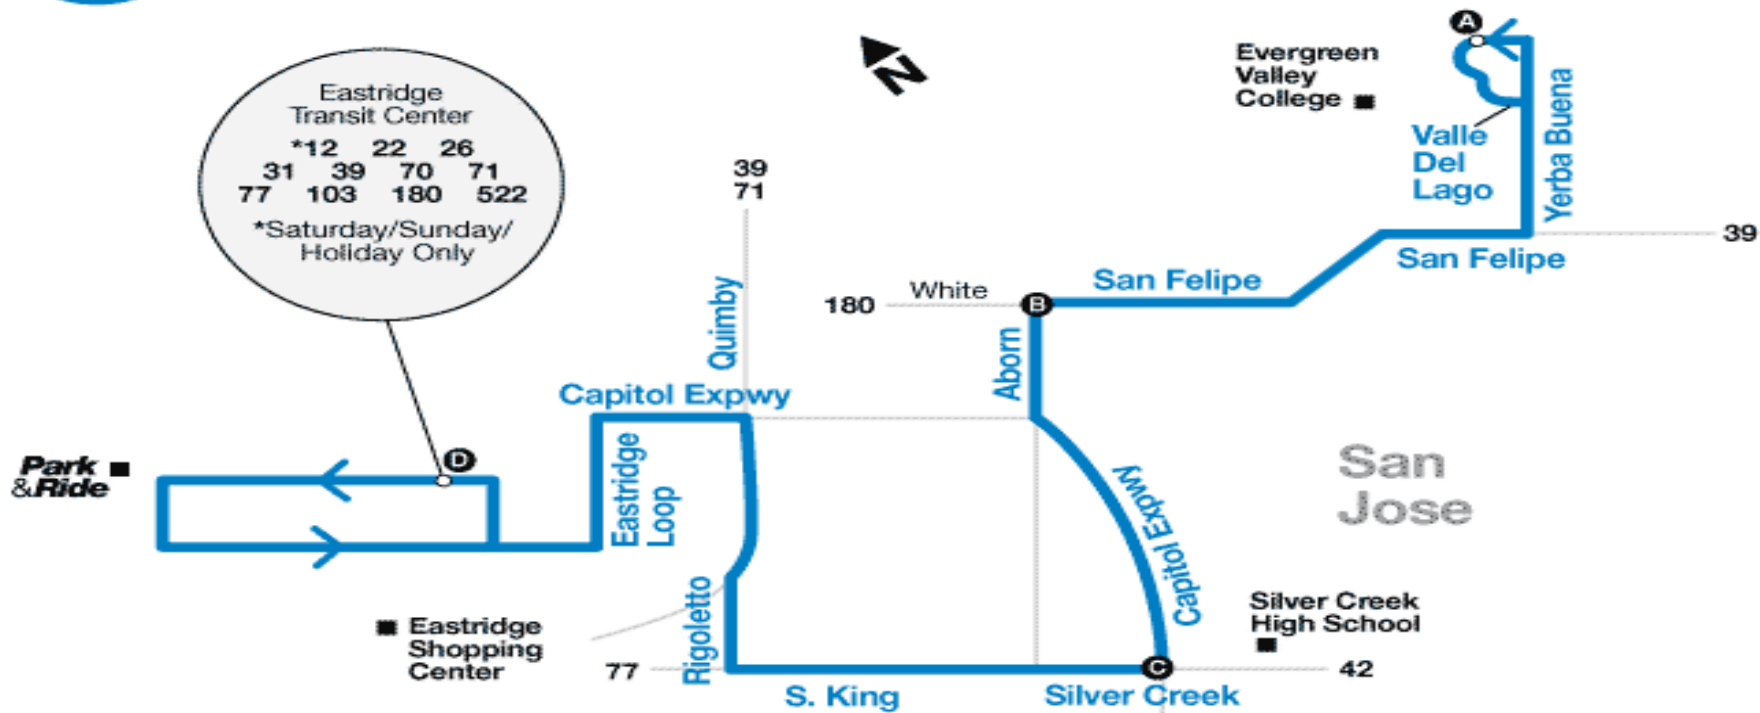

31 Evergreen College to Eastridge Transit Center

Effective Date 4/10/2017

Route Map

Eastridge Transit Center

*12	22	26
31	39	70
77	103	180
522		

*Saturday/Sunday/Holiday Only

- Bus route
- Timepoint (see schedule)
- Direction of bus travel
- Point of interest
- Connecting bus
- Start/End of route

Turn-by-Turn Directions

Directions for Route 31

Evergreen Valley College to Eastridge Transit Center

SERVICE ROUTE - NORTHBOUND

Evergreen Valley College – Eastridge Transit Center

From stop at Evergreen Valley College

Right on Quimby

Left on Capitol Expwy

Left Eastridge Loop

Right continuing on Eastridge Loop to stop

SERVICE ROUTE - SOUTHBOUND

Eastridge Transit Center - Evergreen Valley College

From stop at Eastridge

continue around island to Capitol Expwy on-ramp S/B

Right on Quimby

Left on Rigoletto

Left on King

onto Silver Creek

Left on Capitol Expwy

Right on Aborn

Right on San Felipe

Left on Yerba Buena