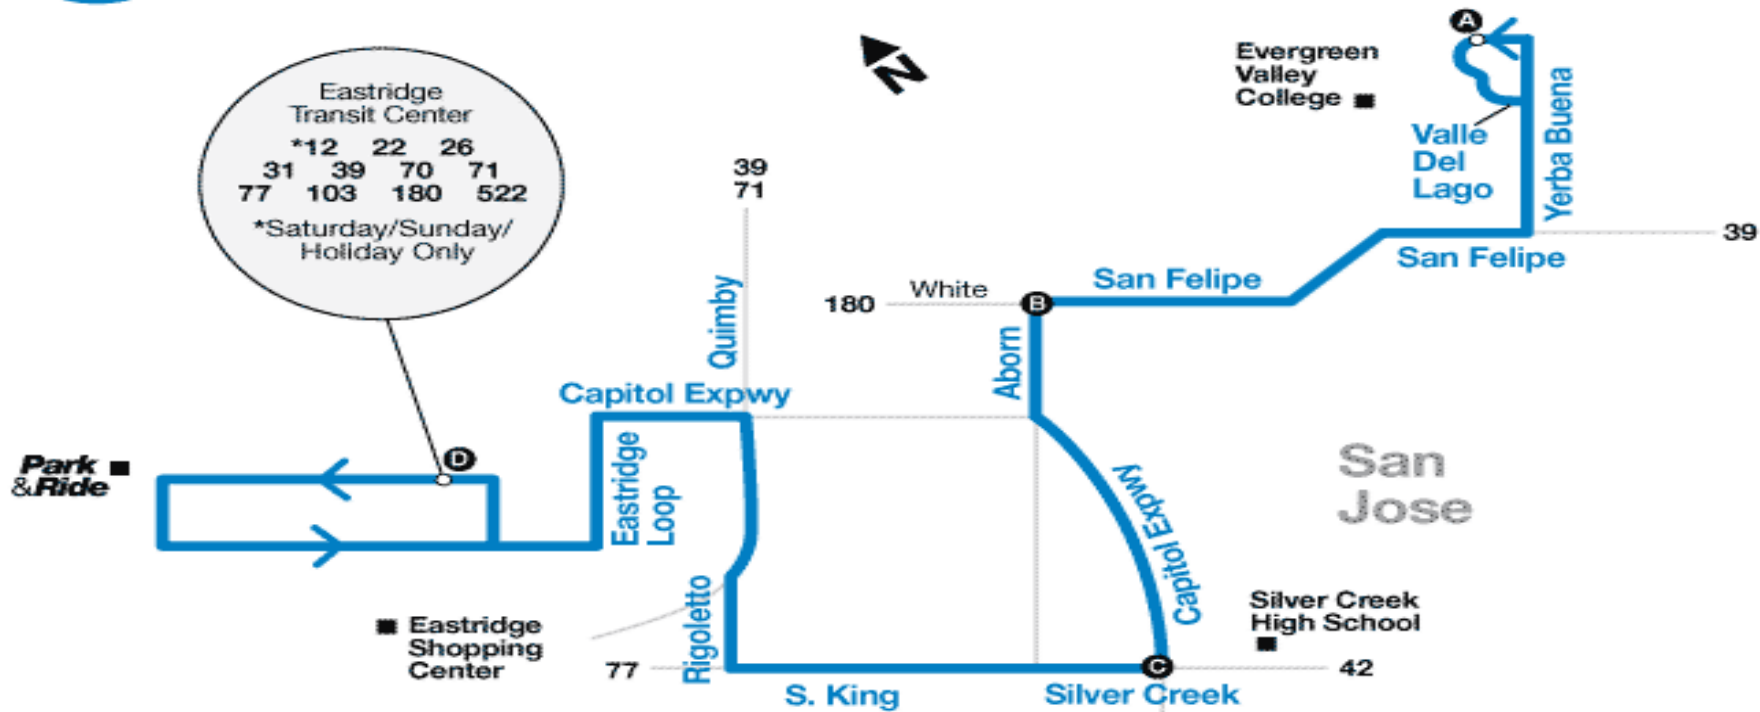

31 Evergreen College to Eastridge Transit Center

Effective Date 4/10/2017

Route Map

Eastridge Transit Center

*12	22	26
31	39	70
77	103	180
522		

*Saturday/Sunday/Holiday Only

- Bus route
- Timepoint (see schedule)
- Direction of bus travel
- Point of interest
- Connecting bus
- Start/End of route

Turn-by-Turn Directions

Directions for Route 31

Evergreen Valley College to Eastridge Transit Center

SERVICE ROUTE - NORTHBOUND

Evergreen Valley College – Eastridge Transit Center

From stop at Evergreen Valley College

Right on Quimby

Left on Capitol Expwy

Left Eastridge Loop

Right continuing on Eastridge Loop to stop

SERVICE ROUTE - SOUTHBOUND

Eastridge Transit Center - Evergreen Valley College

From stop at Eastridge

continue around island to Capitol Expwy on-ramp S/B

Right on Quimby

Left on Rigoletto

Left on King

onto Silver Creek

Left on Capitol Expwy

Right on Aborn

Right on San Felipe

Left on Yerba Buena