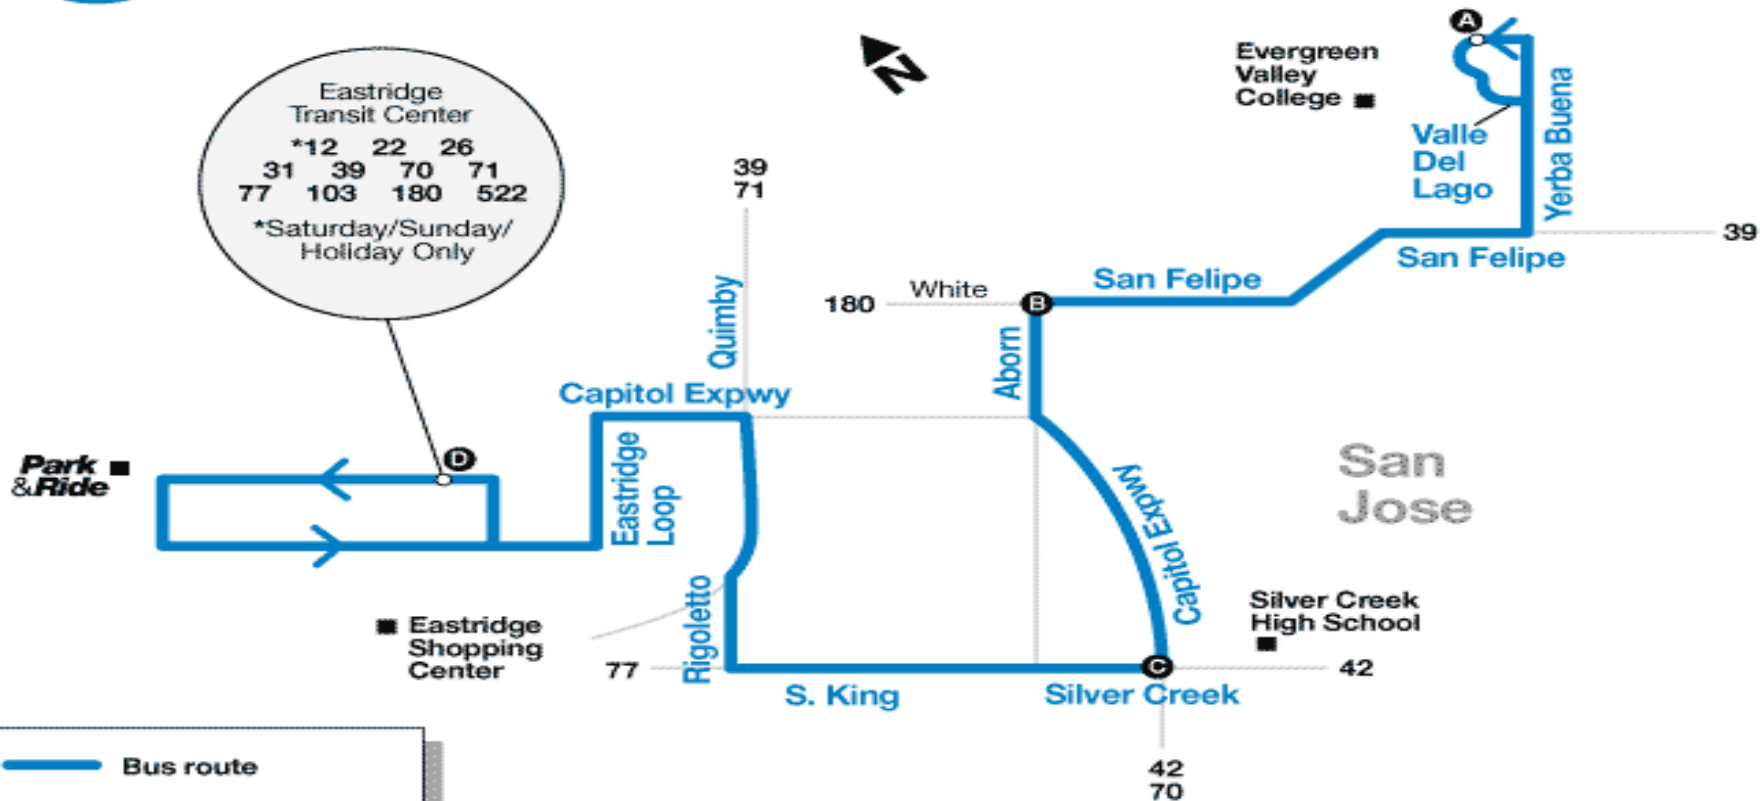

31 Evergreen College to Eastridge Transit Center

Effective Date 4/10/2017

Route Map

Eastridge Transit Center

*12	22	26
31	39	70
77	103	180
522		

*Saturday/Sunday/Holiday Only

- Bus route
- Timepoint (see schedule)
- Direction of bus travel
- Point of interest
- Connecting bus
- Start/End of route