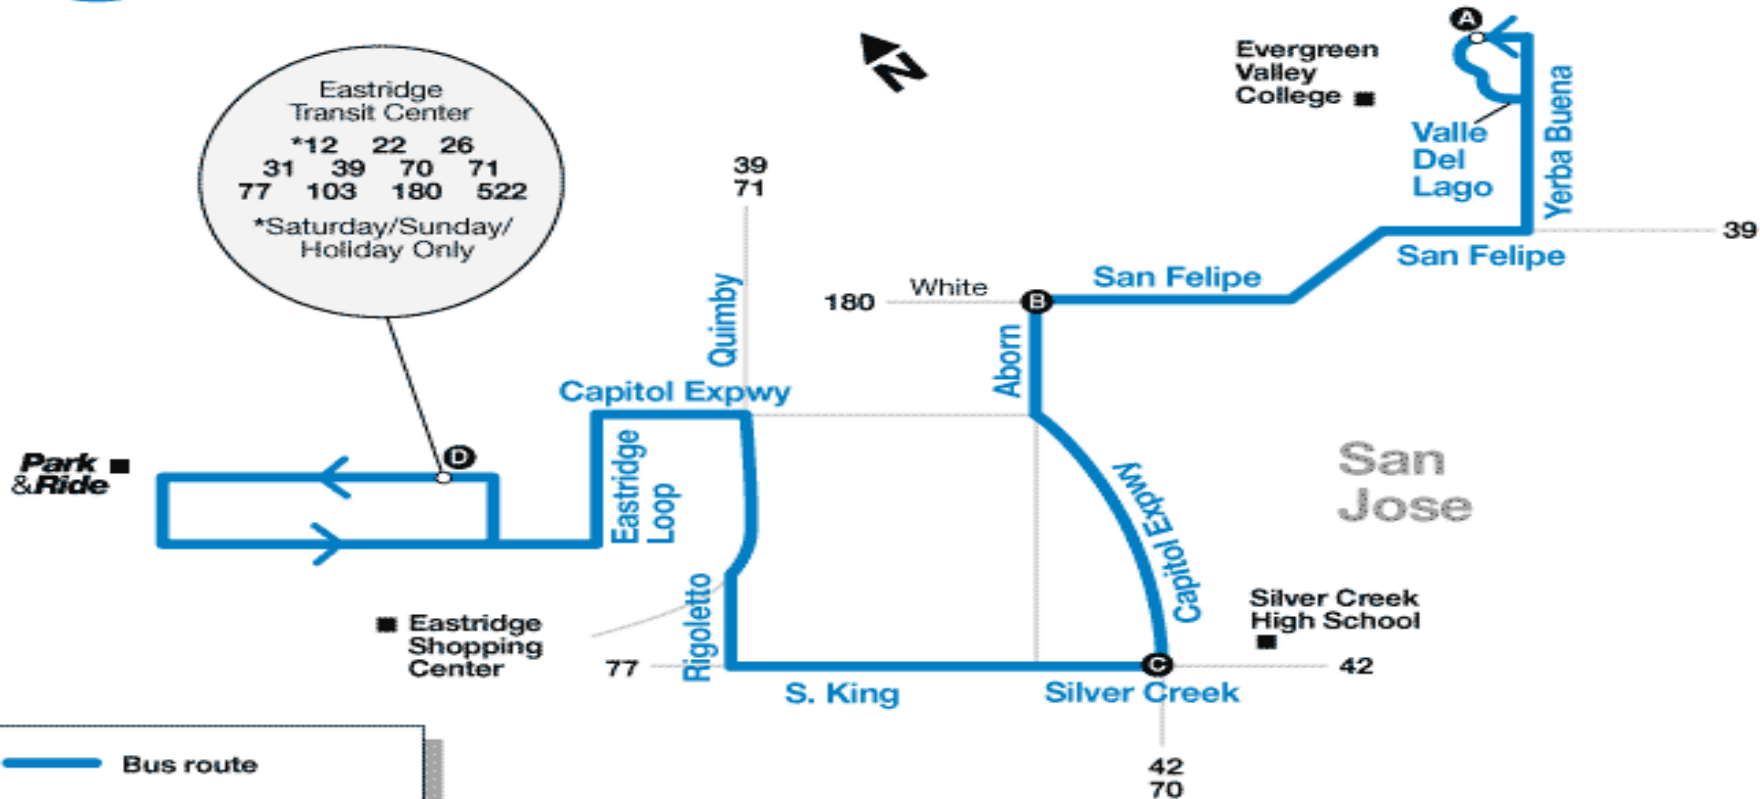

31 Evergreen College to Eastridge Transit Center

Effective Date 4/10/2017

Route Map

Eastridge Transit Center

*12	22	26
31	39	70
77	103	180
522		

*Saturday/Sunday/Holiday Only

- Bus route
- Timepoint (see schedule)
- Direction of bus travel
- Point of interest
- Connecting bus
- Start/End of route