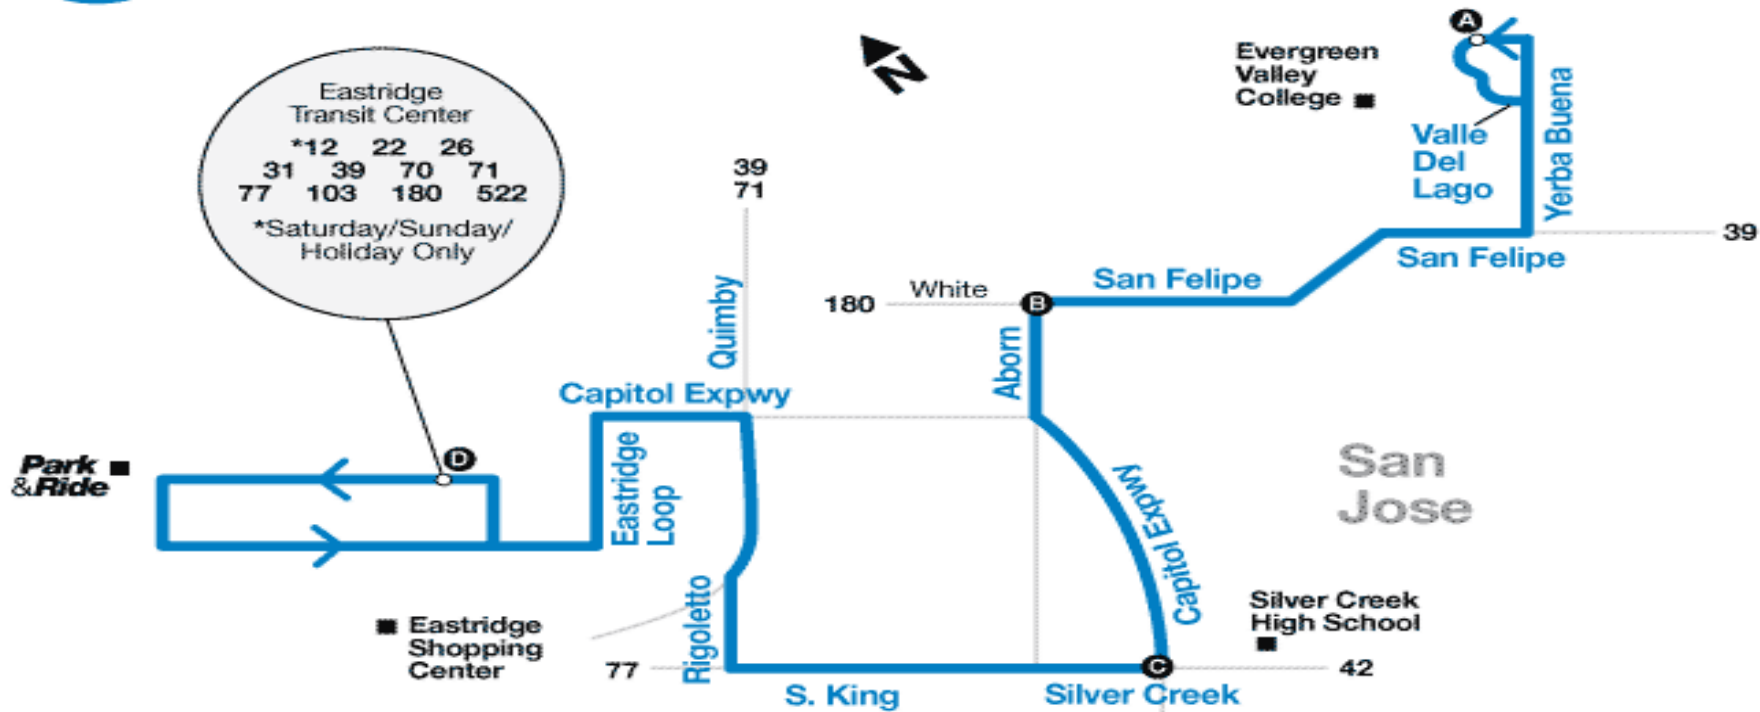

# 31 Evergreen College to Eastridge Transit Center

Effective Date 4/10/2017

## Route Map

Eastridge Transit Center

*12	22	26
31	39	70
77	103	180
522		

\*Saturday/Sunday/Holiday Only

- Bus route
- Timepoint (see schedule)
- Direction of bus travel
- Point of interest
- Connecting bus
- Start/End of route

#### Evergreen Valley College – Eastridge Transit Center

From stop at Evergreen Valley College

continue on Valle Del Lago

Right on Yerba Buena

Right on San Felipe

Left on Aborn

Left on Capitol Expwy

Right on Silver Creek

Right on Aborn

Right on San Felipe

Left on Yerba Buena

Left on Valle Del Lago to stop at turnaround