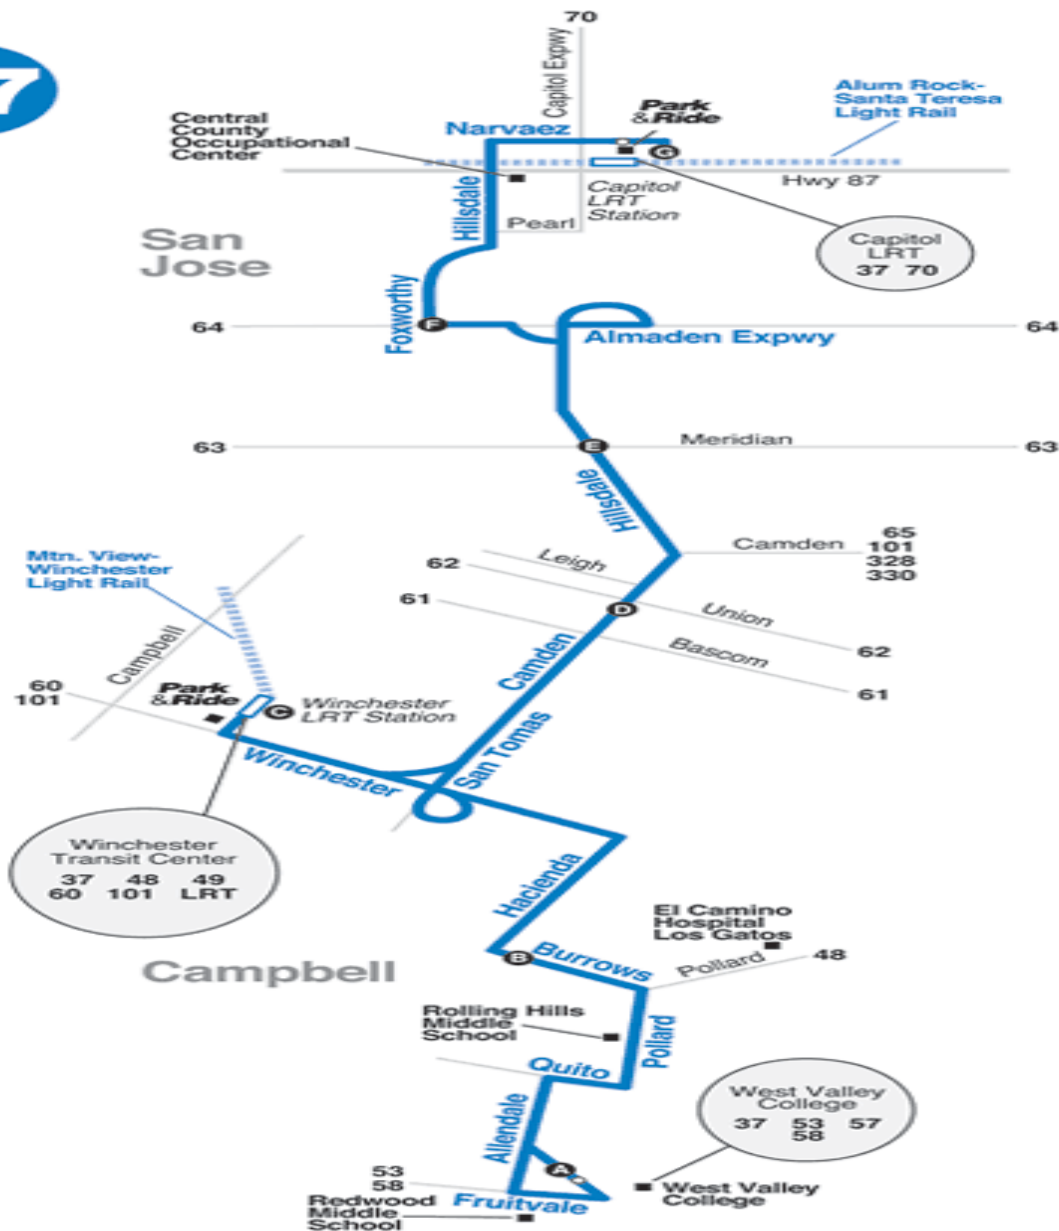

37 West Valley College to Capitol Light Rail Station

Effective Date 4/10/2017

Route Map

	Bus route
	Timepoint (see schedule)
	Direction of bus travel
	Point of interest
	Connecting bus
	Start/End of route
	Light rail route

Eastbound Weekday

WEST VALLEY COLLEGE	BURROWS & HACIENDA	WINCHESTER TRANSIT CTR	CAMDEN AND UNION	HILLSDALE AND MERIDIAN	FOXWORTHY AND ALMADEN EXPWY	CAPITOL LIGHT RAIL STATION
--	--	6:35A	6:43A	6:49A	6:57A	7:04A
7:07A	7:15A	7:22A	7:31A	7:37A	7:44A	7:51A
7:38A	7:46A	7:53A	8:02A	8:09A	8:16A	8:23A
8:10A	8:19A	8:26A	8:35A	8:42A	8:49A	8:56A
8:43A	8:51A	8:57A	--	--	--	--
9:14A	9:22A	9:28A	9:37A	9:43A	9:50A	9:57A
9:44A	9:52A	9:58A	--	--	--	--
10:14A	10:22A	10:28A	10:37A	10:43A	10:50A	10:57A
10:44A	10:52A	10:58A	--	--	--	--
11:14A	11:22A	11:28A	11:37A	11:44A	11:51A	11:58A
11:44A	11:52A	11:58A	--	--	--	--
12:14P	12:22P	12:28P	12:37P	12:44P	12:51P	12:57P
12:44P	12:52P	12:58P	--	--	--	--
1:14P	1:22P	1:28P	1:37P	1:44P	1:51P	1:57P
1:44P	1:52P	1:58P	--	--	--	--
2:14P	2:22P	2:28P	2:37P	2:44P	2:51P	2:57P
2:43P	2:52P	2:58P	3:08P	3:15P	3:22P	3:29P
3:11P	3:20P	3:26P	3:37P	3:45P	3:52P	3:59P
3:39P	3:47P	3:53P	4:05P	4:13P	4:21P	4:28P
4:09P	4:17P	4:23P	4:35P	4:43P	4:51P	4:58P
4:41P	4:49P	4:55P	5:07P	5:15P	5:23P	5:30P
5:10P	5:18P	5:24P	5:38P	5:46P	5:54P	6:01P
5:40P	5:48P	5:54P	6:08P	6:16P	6:24P	6:31P
6:10P	6:18P	6:24P	6:35P	6:43P	6:51P	6:57P
7:10P	7:18P	7:24P	--	--	--	--
7:56P	8:03P	8:09P	--	--	--	--
8:57P	9:04P	9:10P	--	--	--	--
9:58P	10:04P	10:10P	--	--	--	--
WEST VALLEY COLLEGE	BURROWS & HACIENDA	WINCHESTER TRANSIT CTR	CAMDEN AND UNION	HILLSDALE AND MERIDIAN	FOXWORTHY AND ALMADEN EXPWY	CAPITOL LIGHT RAIL STATION

Right Winchester Transit Center entrance driveway

continue around island to exit driveway

Left on Winchester

Right on Hacienda

Left on Burrows

Right on Pollard

Right on Quito

Left on Allendale