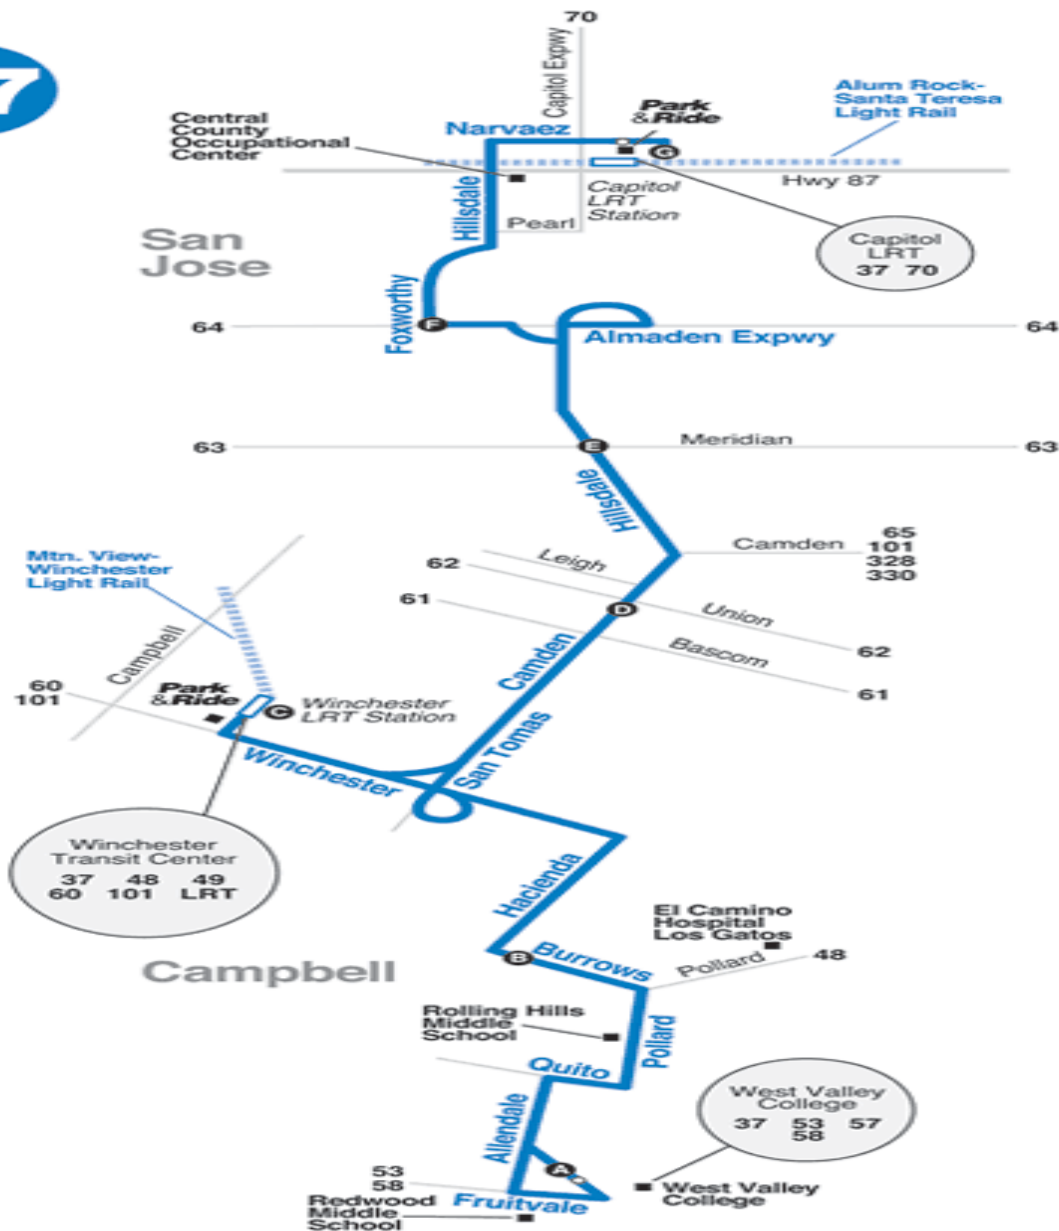

37 West Valley College to Capitol Light Rail Station

Effective Date 4/10/2017

Route Map

	Bus route
	Timepoint (see schedule)
	Direction of bus travel
	Point of interest
	Connecting bus
	Start/End of route
	Light rail route

Eastbound Weekday

WEST VALLEY COLLEGE	BURROWS & HACIENDA	WINCHESTER TRANSIT CTR	CAMDEN AND UNION	HILLSDALE AND MERIDIAN	FOXWORHTY AND ALMADEN EXPWY	CAPITOL LIGHT RAIL STATION
--	--	6:35A	6:43A	6:49A	6:57A	7:04A
7:07A	7:15A	7:22A	7:31A	7:37A	7:44A	7:51A
7:38A	7:46A	7:53A	8:02A	8:09A	8:16A	8:23A
8:10A	8:19A	8:26A	8:35A	8:42A	8:49A	8:56A
8:43A	8:51A	8:57A	--	--	--	--
9:14A	9:22A	9:28A	9:37A	9:43A	9:50A	9:57A
9:44A	9:52A	9:58A	--	--	--	--
10:14A	10:22A	10:28A	10:37A	10:43A	10:50A	10:57A
10:44A	10:52A	10:58A	--	--	--	--
11:14A	11:22A	11:28A	11:37A	11:44A	11:51A	11:58A
11:44A	11:52A	11:58A	--	--	--	--
12:14P	12:22P	12:28P	12:37P	12:44P	12:51P	12:57P
12:44P	12:52P	12:58P	--	--	--	--
1:14P	1:22P	1:28P	1:37P	1:44P	1:51P	1:57P
1:44P	1:52P	1:58P	--	--	--	--
2:14P	2:22P	2:28P	2:37P	2:44P	2:51P	2:57P
2:43P	2:52P	2:58P	3:08P	3:15P	3:22P	3:29P
3:11P	3:20P	3:26P	3:37P	3:45P	3:52P	3:59P
3:39P	3:47P	3:53P	4:05P	4:13P	4:21P	4:28P
4:09P	4:17P	4:23P	4:35P	4:43P	4:51P	4:58P
4:41P	4:49P	4:55P	5:07P	5:15P	5:23P	5:30P
5:10P	5:18P	5:24P	5:38P	5:46P	5:54P	6:01P
5:40P	5:48P	5:54P	6:08P	6:16P	6:24P	6:31P
6:10P	6:18P	6:24P	6:35P	6:43P	6:51P	6:57P
7:10P	7:18P	7:24P	--	--	--	--
7:56P	8:03P	8:09P	--	--	--	--
8:57P	9:04P	9:10P	--	--	--	--
9:58P	10:04P	10:10P	--	--	--	--
WEST VALLEY COLLEGE	BURROWS & HACIENDA	WINCHESTER TRANSIT CTR	CAMDEN AND UNION	HILLSDALE AND MERIDIAN	FOXWORHTY AND ALMADEN EXPWY	CAPITOL LIGHT RAIL STATION

Right Winchester Transit Center entrance driveway

continue around island to exit driveway

Left on Winchester

Right on Hacienda

Left on Burrows

Right on Pollard

Right on Quito

Left on Allendale