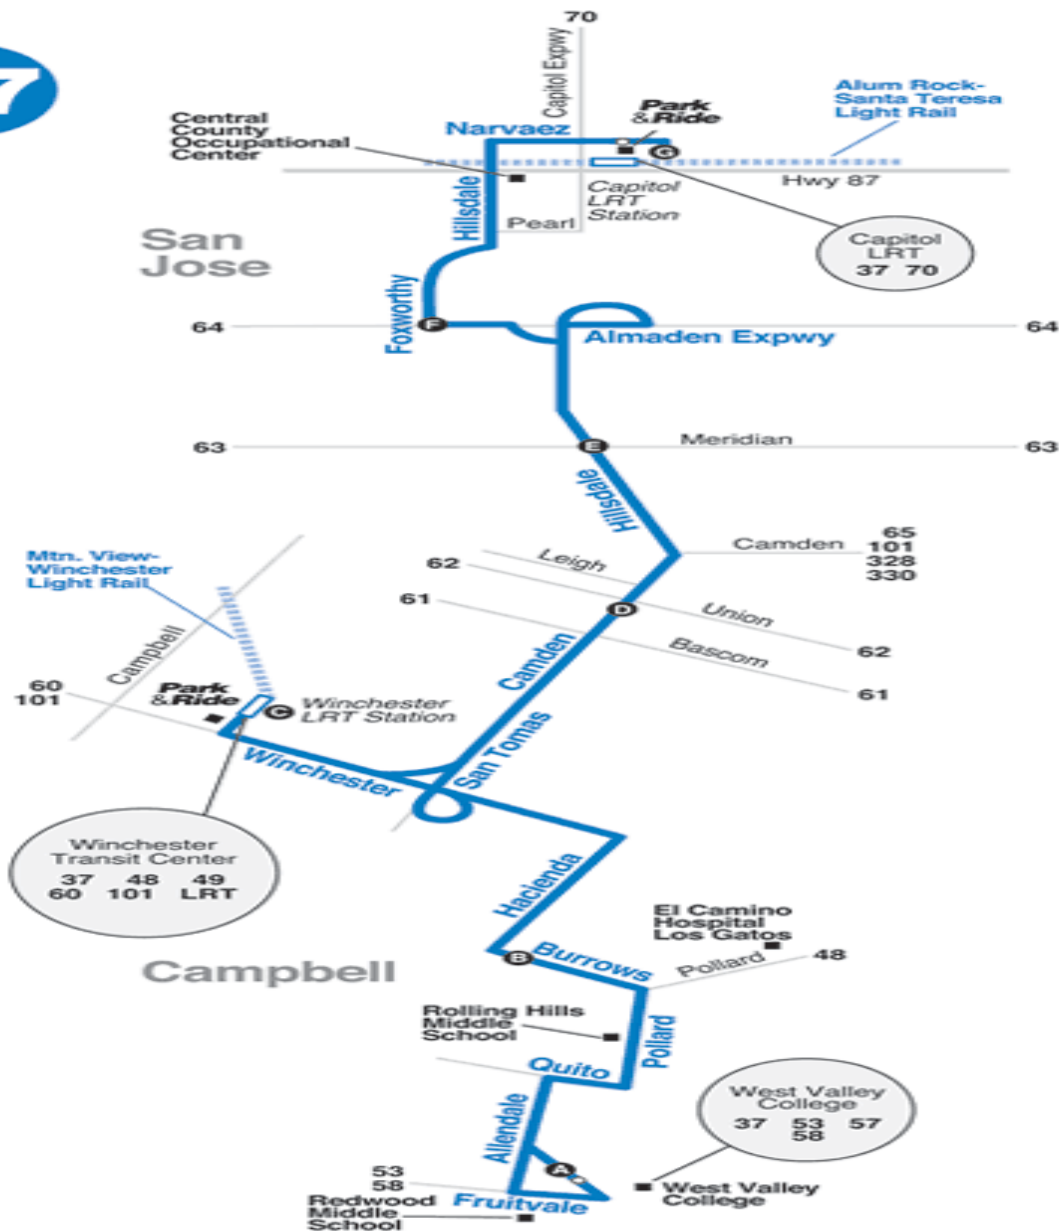

37 West Valley College to Capitol Light Rail Station

Effective Date 1/1/2018

Route Map

	Bus route
	Timepoint (see schedule)
	Direction of bus travel
	Point of interest
	Connecting bus
	Start/End of route
	Light rail route

Eastbound Weekday

WEST VALLEY COLLEGE	BURROWS & HACIENDA	WINCHESTER TRANSIT CTR	CAMDEN AND UNION	HILLSDALE AND MERIDIAN	FOXWORHTY AND ALMADEN EXPWY	CAPITOL LIGHT RAIL STATION
--	--	6:35A	6:43A	6:49A	6:56A	7:03A
7:07A	7:15A	7:22A	7:30A	7:37A	7:44A	7:51A
7:38A	7:47A	7:54A	8:02A	8:09A	8:16A	8:23A
8:11A	8:20A	8:27A	8:35A	8:42A	8:49A	8:56A
8:44A	8:52A	8:58A	--	--	--	--
9:16A	9:24A	9:30A	9:38A	9:44A	9:51A	9:58A
9:46A	9:54A	10:00A	--	--	--	--
10:15A	10:23A	10:29A	10:38A	10:44A	10:51A	10:58A
10:45A	10:53A	10:59A	--	--	--	--
11:15A	11:23A	11:29A	11:38A	11:45A	11:52A	11:59A
11:45A	11:53A	11:59A	--	--	--	--
12:15P	12:23P	12:29P	12:38P	12:45P	12:52P	12:58P
12:45P	12:53P	12:59P	--	--	--	--
1:15P	1:23P	1:29P	1:38P	1:45P	1:52P	1:58P
1:45P	1:53P	1:59P	--	--	--	--
2:15P	2:23P	2:29P	2:38P	2:45P	2:52P	2:58P
2:43P	2:51P	2:57P	3:06P	3:13P	3:20P	3:27P
3:12P	3:20P	3:26P	3:37P	3:44P	3:52P	3:59P
3:42P	3:50P	3:56P	4:07P	4:14P	4:22P	4:29P
4:12P	4:20P	4:26P	4:37P	4:45P	4:53P	4:59P
4:42P	4:50P	4:56P	5:08P	5:16P	5:23P	5:29P
5:11P	5:19P	5:25P	5:39P	5:47P	5:54P	6:00P
5:40P	5:48P	5:54P	6:08P	6:16P	6:23P	6:29P
6:09P	6:17P	6:23P	6:34P	6:42P	6:50P	6:56P
7:10P	7:17P	7:23P	--	--	--	--
7:55P	8:02P	8:08P	--	--	--	--
8:57P	9:04P	9:10P	--	--	--	--
9:58P	10:05P	10:10P	--	--	--	--
WEST VALLEY COLLEGE	BURROWS & HACIENDA	WINCHESTER TRANSIT CTR	CAMDEN AND UNION	HILLSDALE AND MERIDIAN	FOXWORHTY AND ALMADEN EXPWY	CAPITOL LIGHT RAIL STATION

Right Winchester Transit Center entrance driveway

continue around island to exit driveway

Left on Winchester

Right on Hacienda

Left on Burrows

Right on Pollard

Right on Quito

Left on Allendale