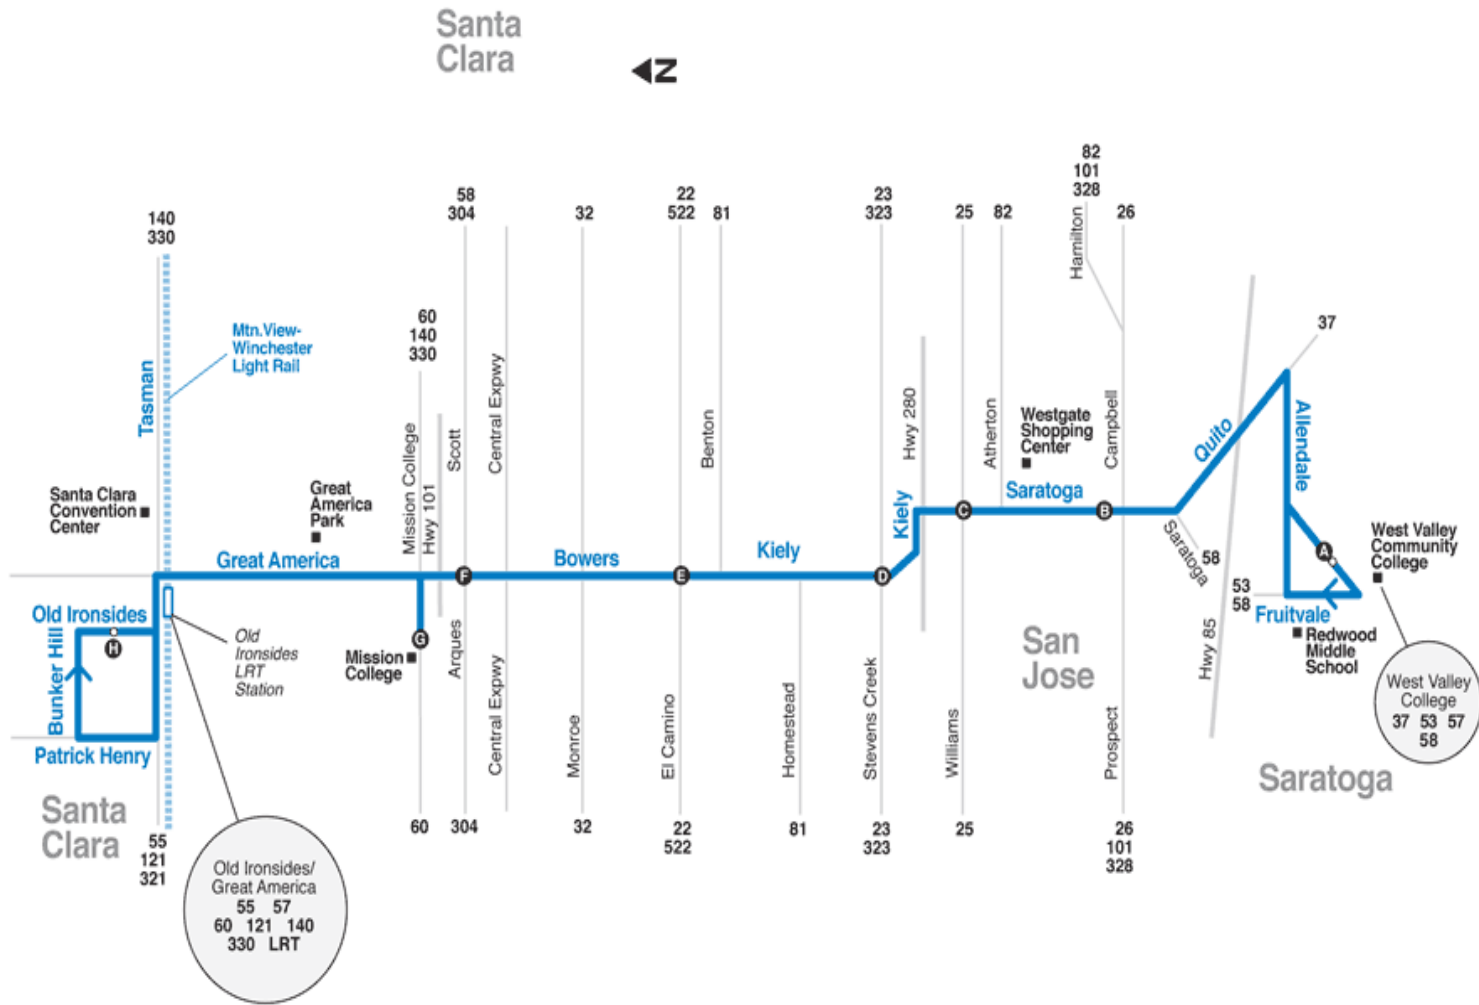

57 West Valley College to Great America

Effective Date 1/1/2018

Route Map

57

-  Bus route
-  Timepoint (see schedule)
-  Direction of bus travel
-  Point of interest
-  Connecting bus lines
-  Start/end of route
-  Light rail route
-  Caltrain route

Left onto Great America, —

Left onto Tasman, —

Right onto Patrick Henry, —

Right onto Bunker Hill, —

Right onto Old Ironsides to stop near side Tasman.

[Service Route - Route 57 Southbound](#)

[Great America - West Valley College](#)

From stop on Old Ironsides, —

Left onto Tasman, —

Right onto Great America, —

Right onto Mission College Boulevard, straight onto traffic circle at college, continue straight onto Mission College Boulevard, —

Right onto Great America, onto Bowers, onto Kiely, —

Right onto Saratoga, —

Left onto Lawrence Expressway (Quito), —

Right onto Allendale, —

Left into bus entrance at West Valley College to stop.