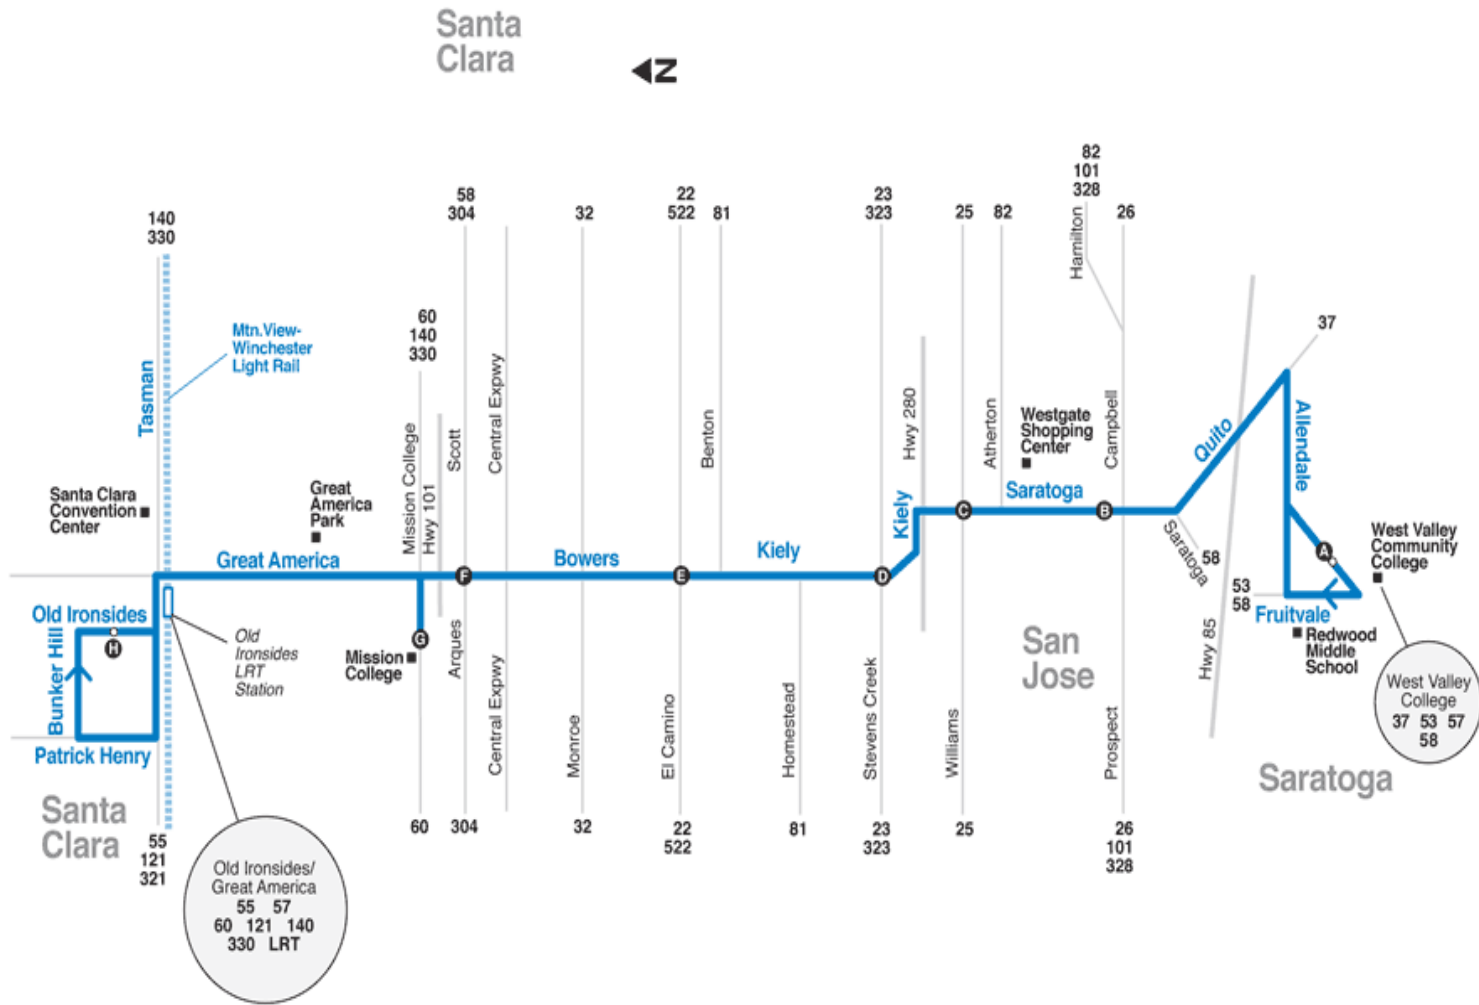

57 West Valley College to Great America

Effective Date 4/10/2017

Route Map

57

- Bus route
- Timepoint (see schedule)
- Direction of bus travel
- Point of interest
- 23 Connecting bus lines
- Start/end of route
- ⚡ Light rail route
- ⇄ Caltrain route

Left onto Great America, —

Left onto Tasman, —

Right onto Patrick Henry, —

Right onto Bunker Hill, —

Right onto Old Ironsides to stop near side Tasman.

[Service Route - Route 57 Southbound](#)

[Great America - West Valley College](#)

From stop on Old Ironsides, —

Left onto Tasman, —

Right onto Great America, —

Right onto Mission College Boulevard, straight onto traffic circle at college, continue straight onto Mission College Boulevard, —

Right onto Great America, onto Bowers, onto Kiely, —

Right onto Saratoga, —

Left onto Lawrence Expressway (Quito), —

Right onto Allendale, —

Left into bus entrance at West Valley College to stop.