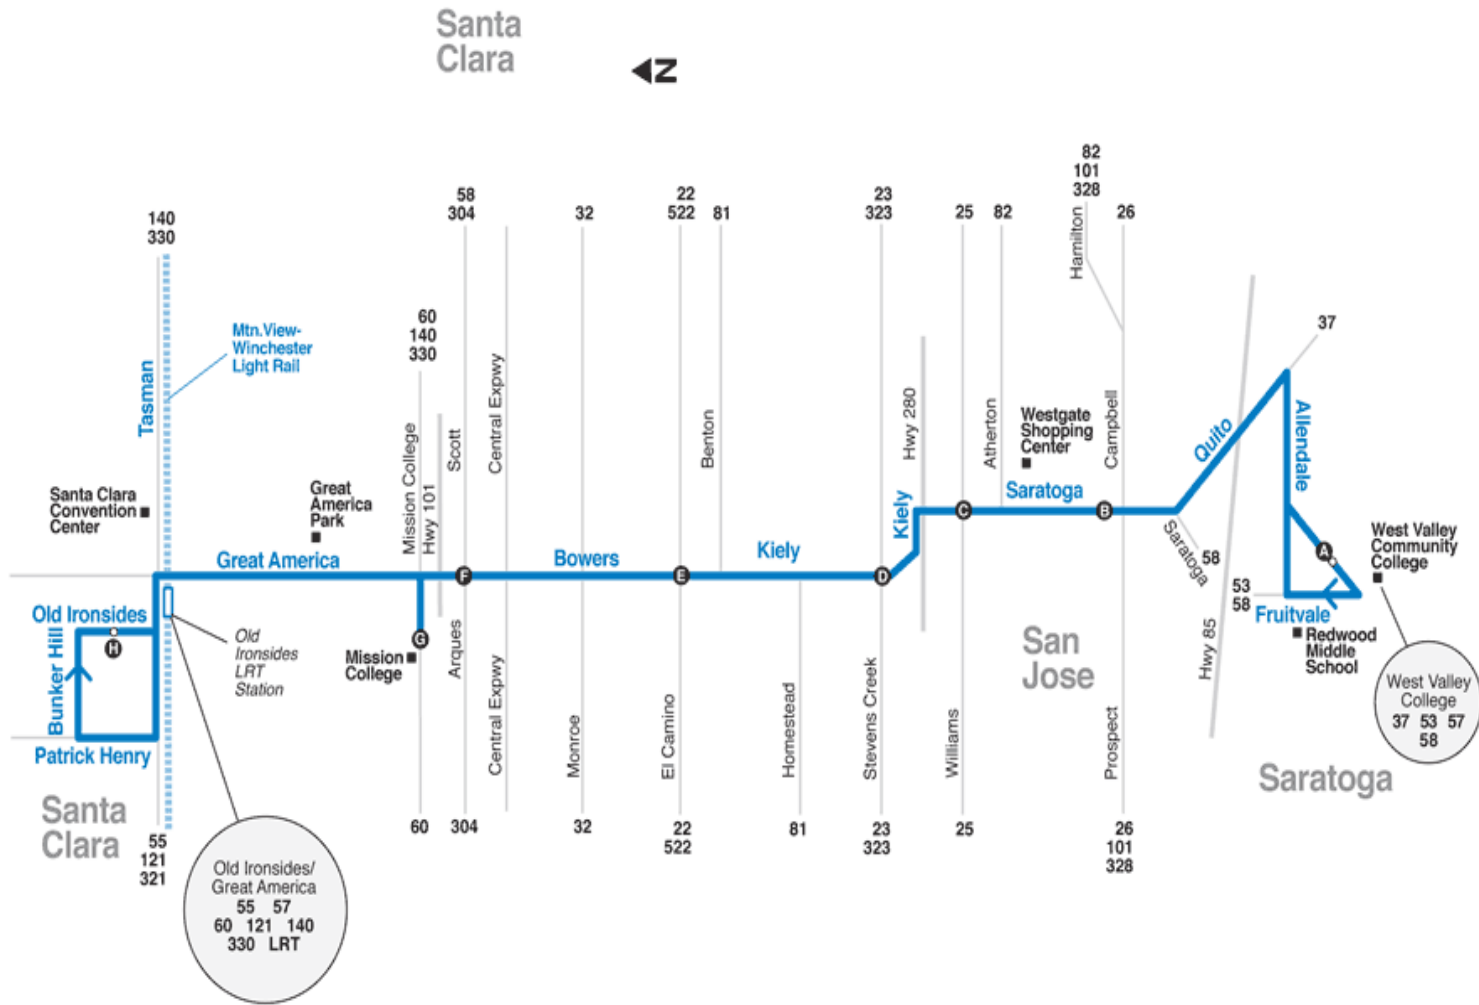

57 West Valley College to Great America

Effective Date 4/10/2017

Route Map

57

-  Bus route
-  Timepoint (see schedule)
-  Direction of bus travel
-  Point of interest
-  Connecting bus lines
-  Start/end of route
-  Light rail route
-  Caltrain route

Left onto Great America, —

Left onto Tasman, —

Right onto Patrick Henry, —

Right onto Bunker Hill, —

Right onto Old Ironsides to stop near side Tasman.

[Service Route - Route 57 Southbound](#)

[Great America - West Valley College](#)

From stop on Old Ironsides, —

Left onto Tasman, —

Right onto Great America, —

Right onto Mission College Boulevard, straight onto traffic circle at college, continue straight onto Mission College Boulevard, —

Right onto Great America, onto Bowers, onto Kiely, —

Right onto Saratoga, —

Left onto Lawrence Expressway (Quito), —

Right onto Allendale, —

Left into bus entrance at West Valley College to stop.