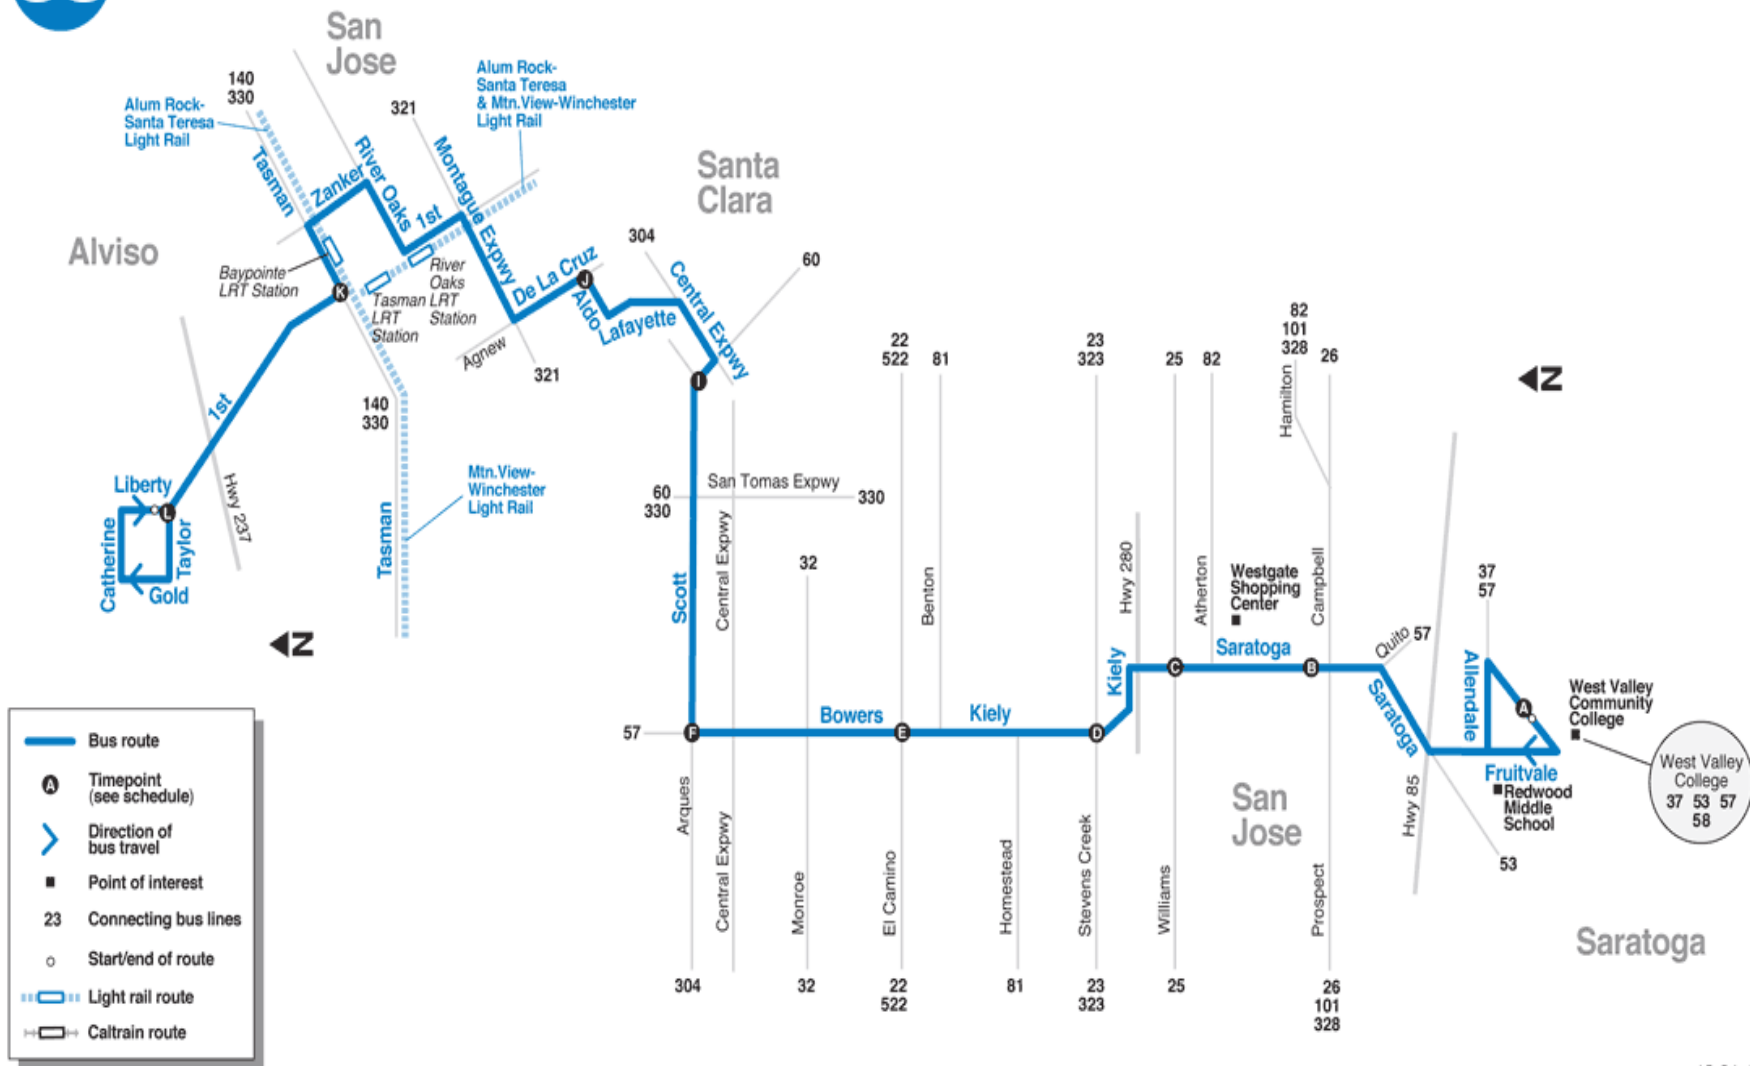

58 West Valley College to Alviso

Effective Date 1/1/2018

Route Map

58