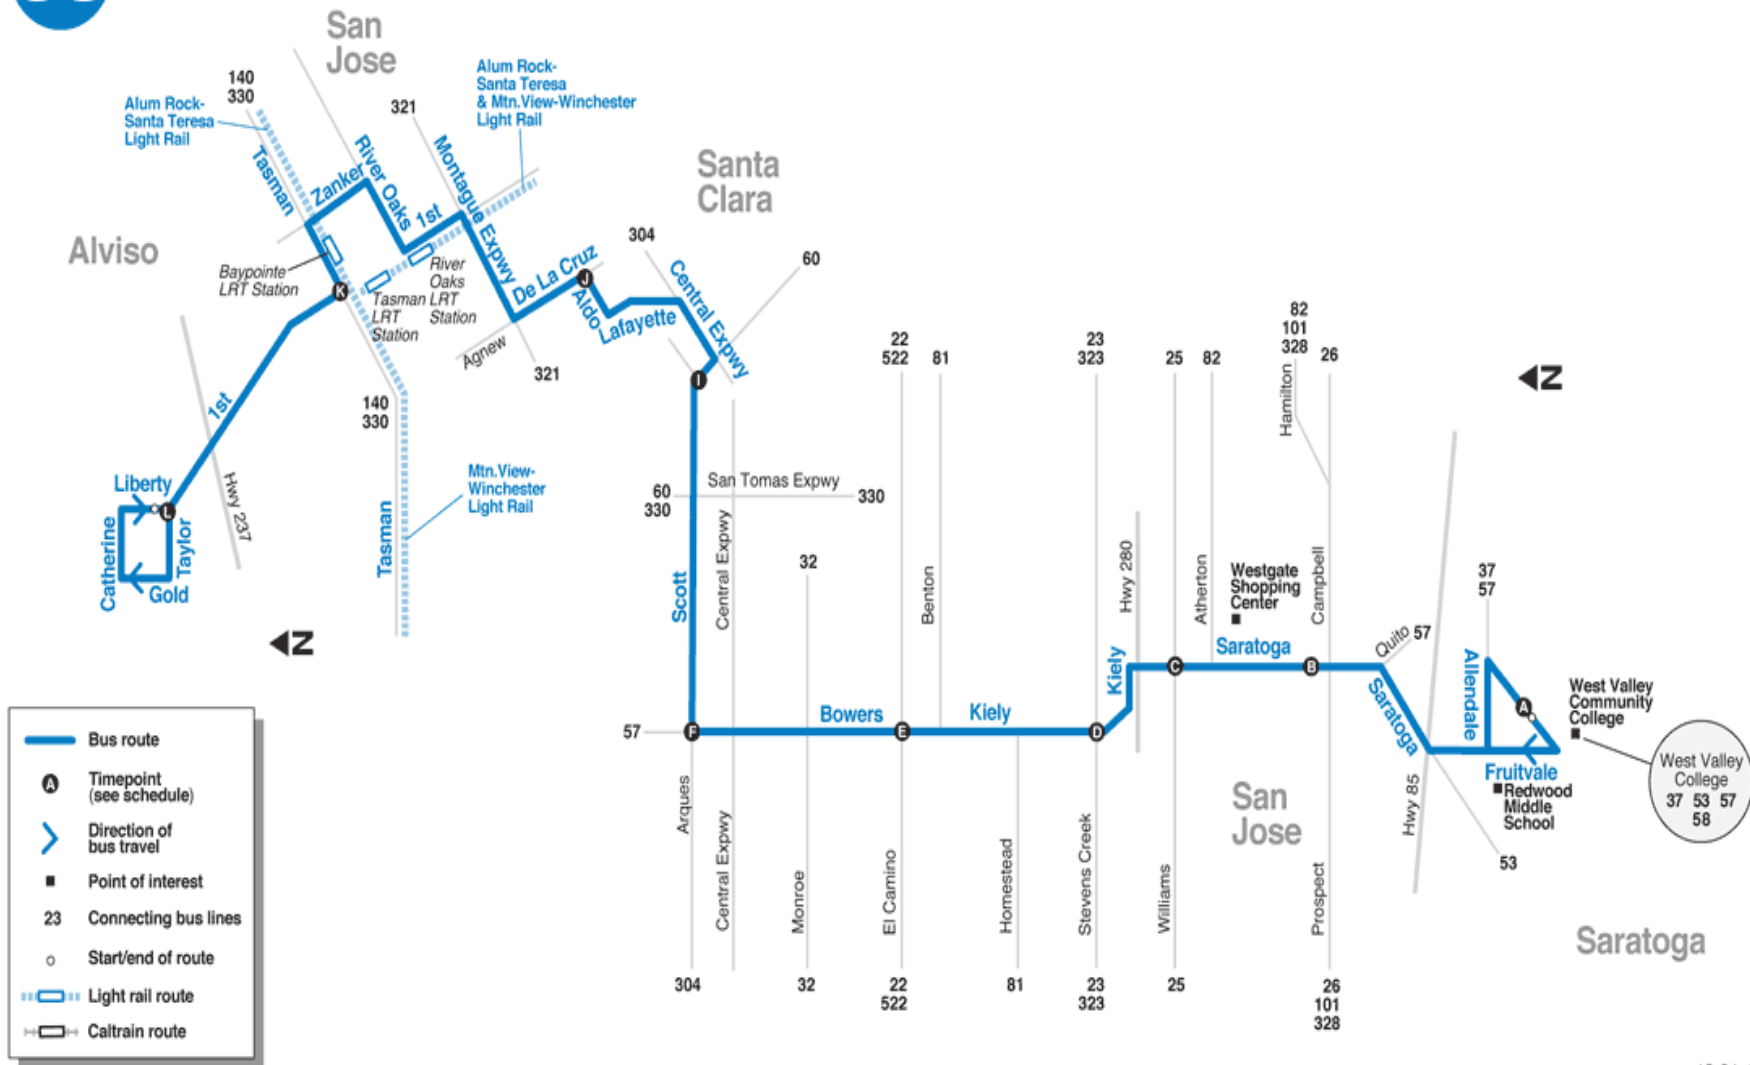

58 West Valley College to Alviso

Effective Date 10/9/2017

Route Map

58