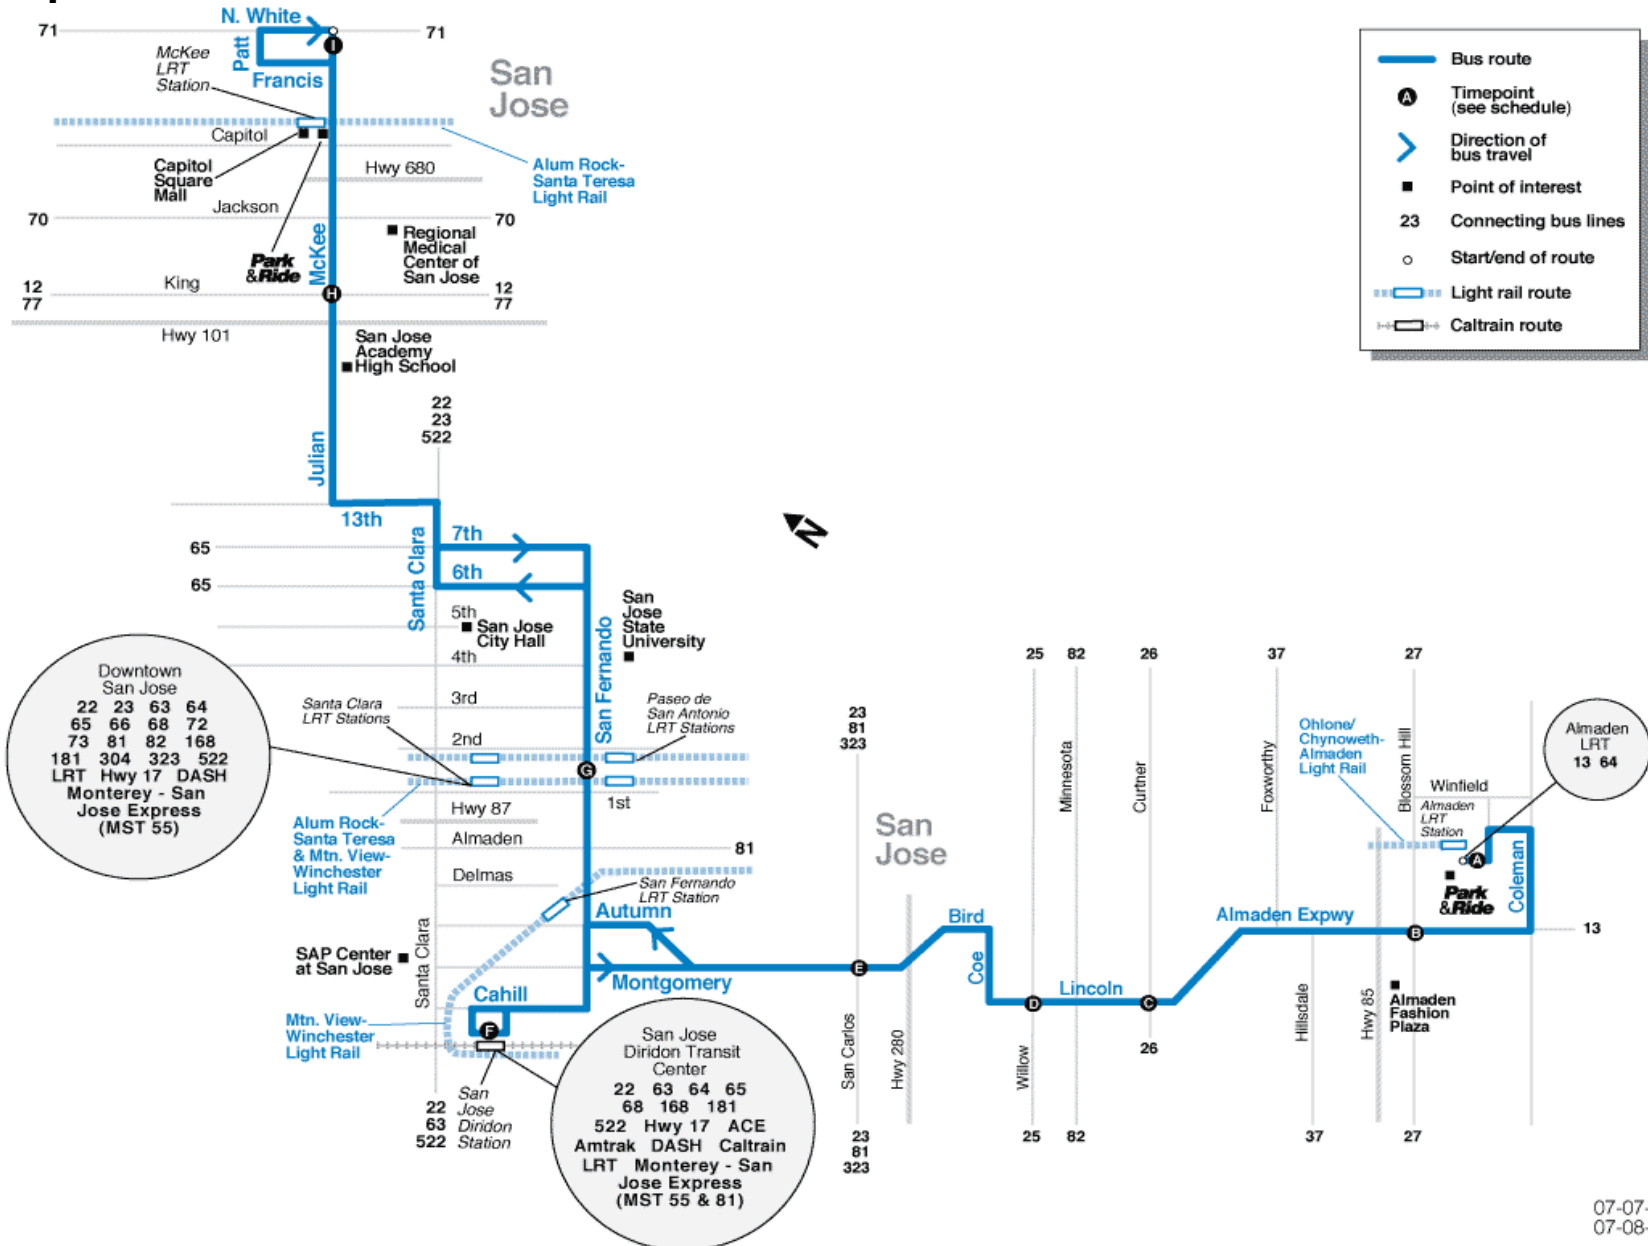

64 Almaden LRT Station to McKee & White via Downtown San Jose

Effective Date 1/1/2018

Route Map

64