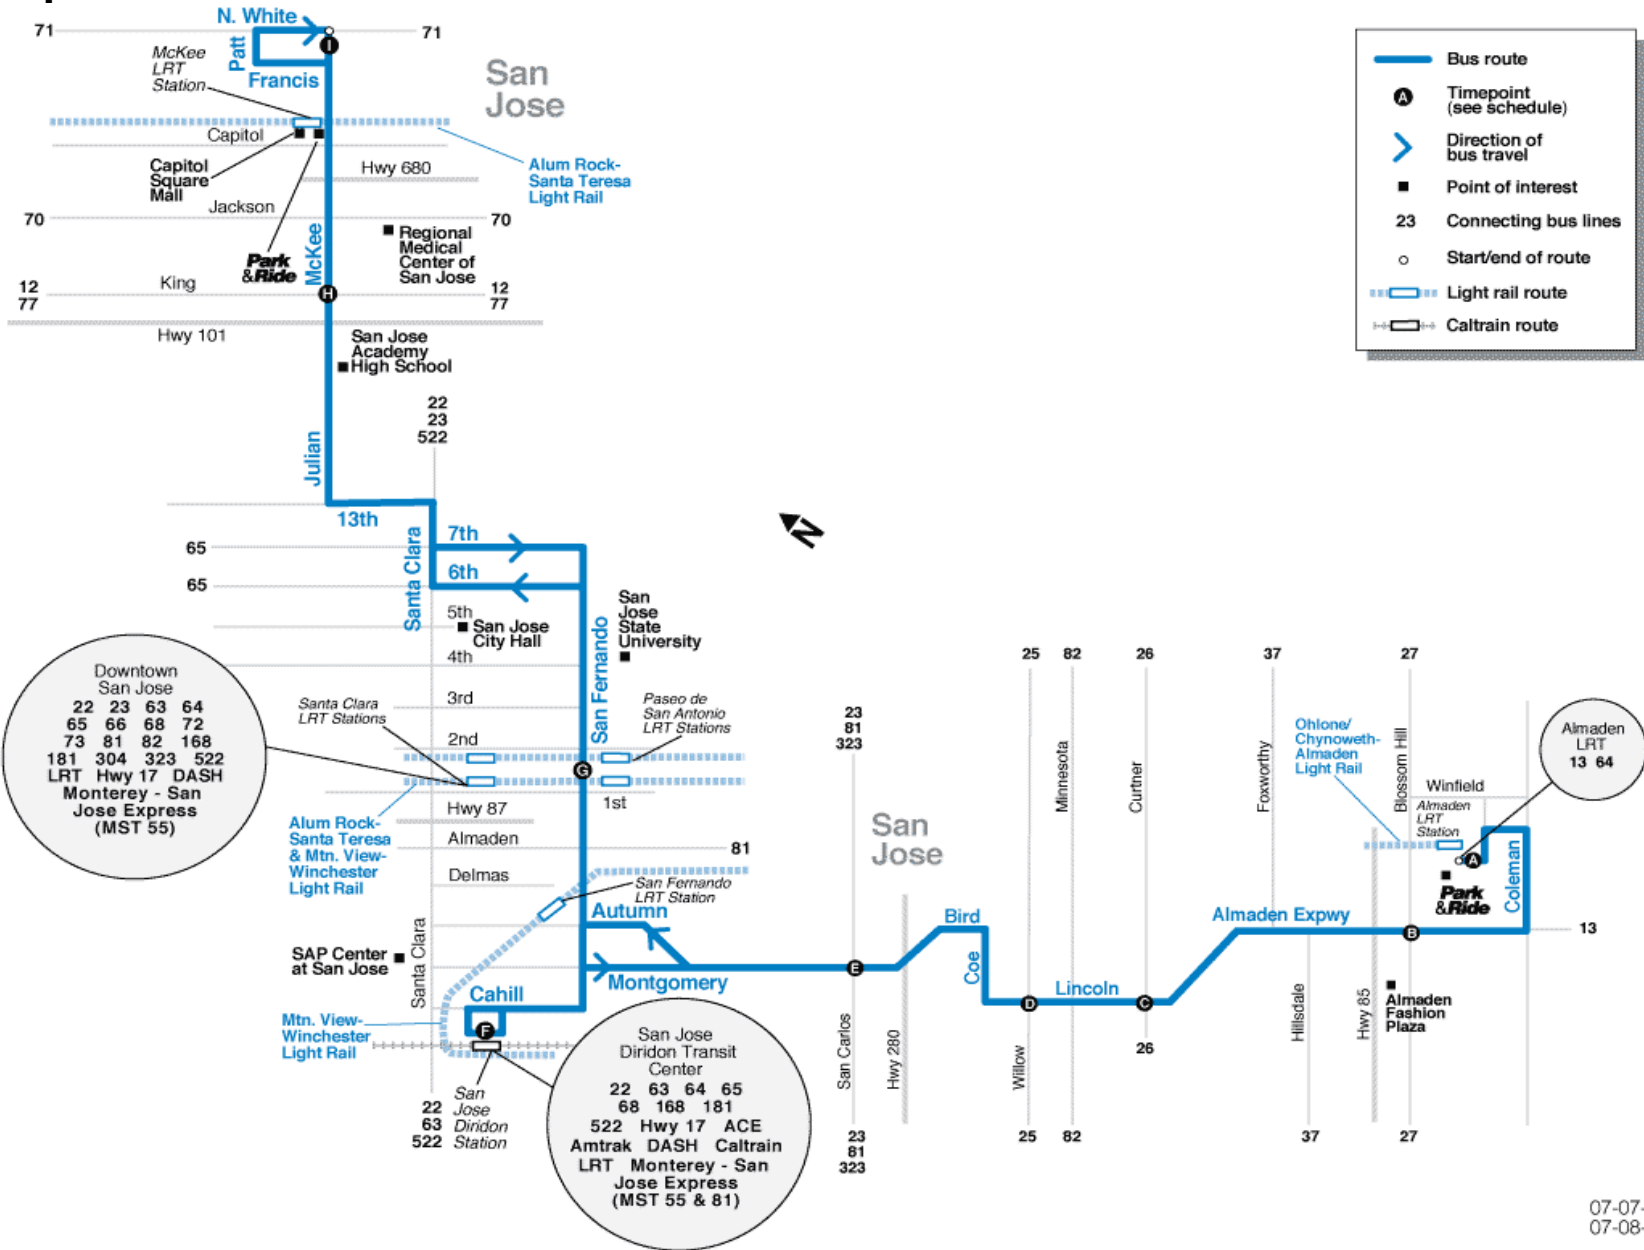

# 64 Almaden LRT Station to McKee & White via Downtown San Jose

Effective Date 10/8/2018

## Route Map

**64**

## Directions for Route 64

Left on San Fernando

Right on Montgomery

onto Bird

Right on Coe

Left on Lincoln

Left Almaden Expwy on-ramp

Left on Coleman

Left Almaden Station entrance driveway