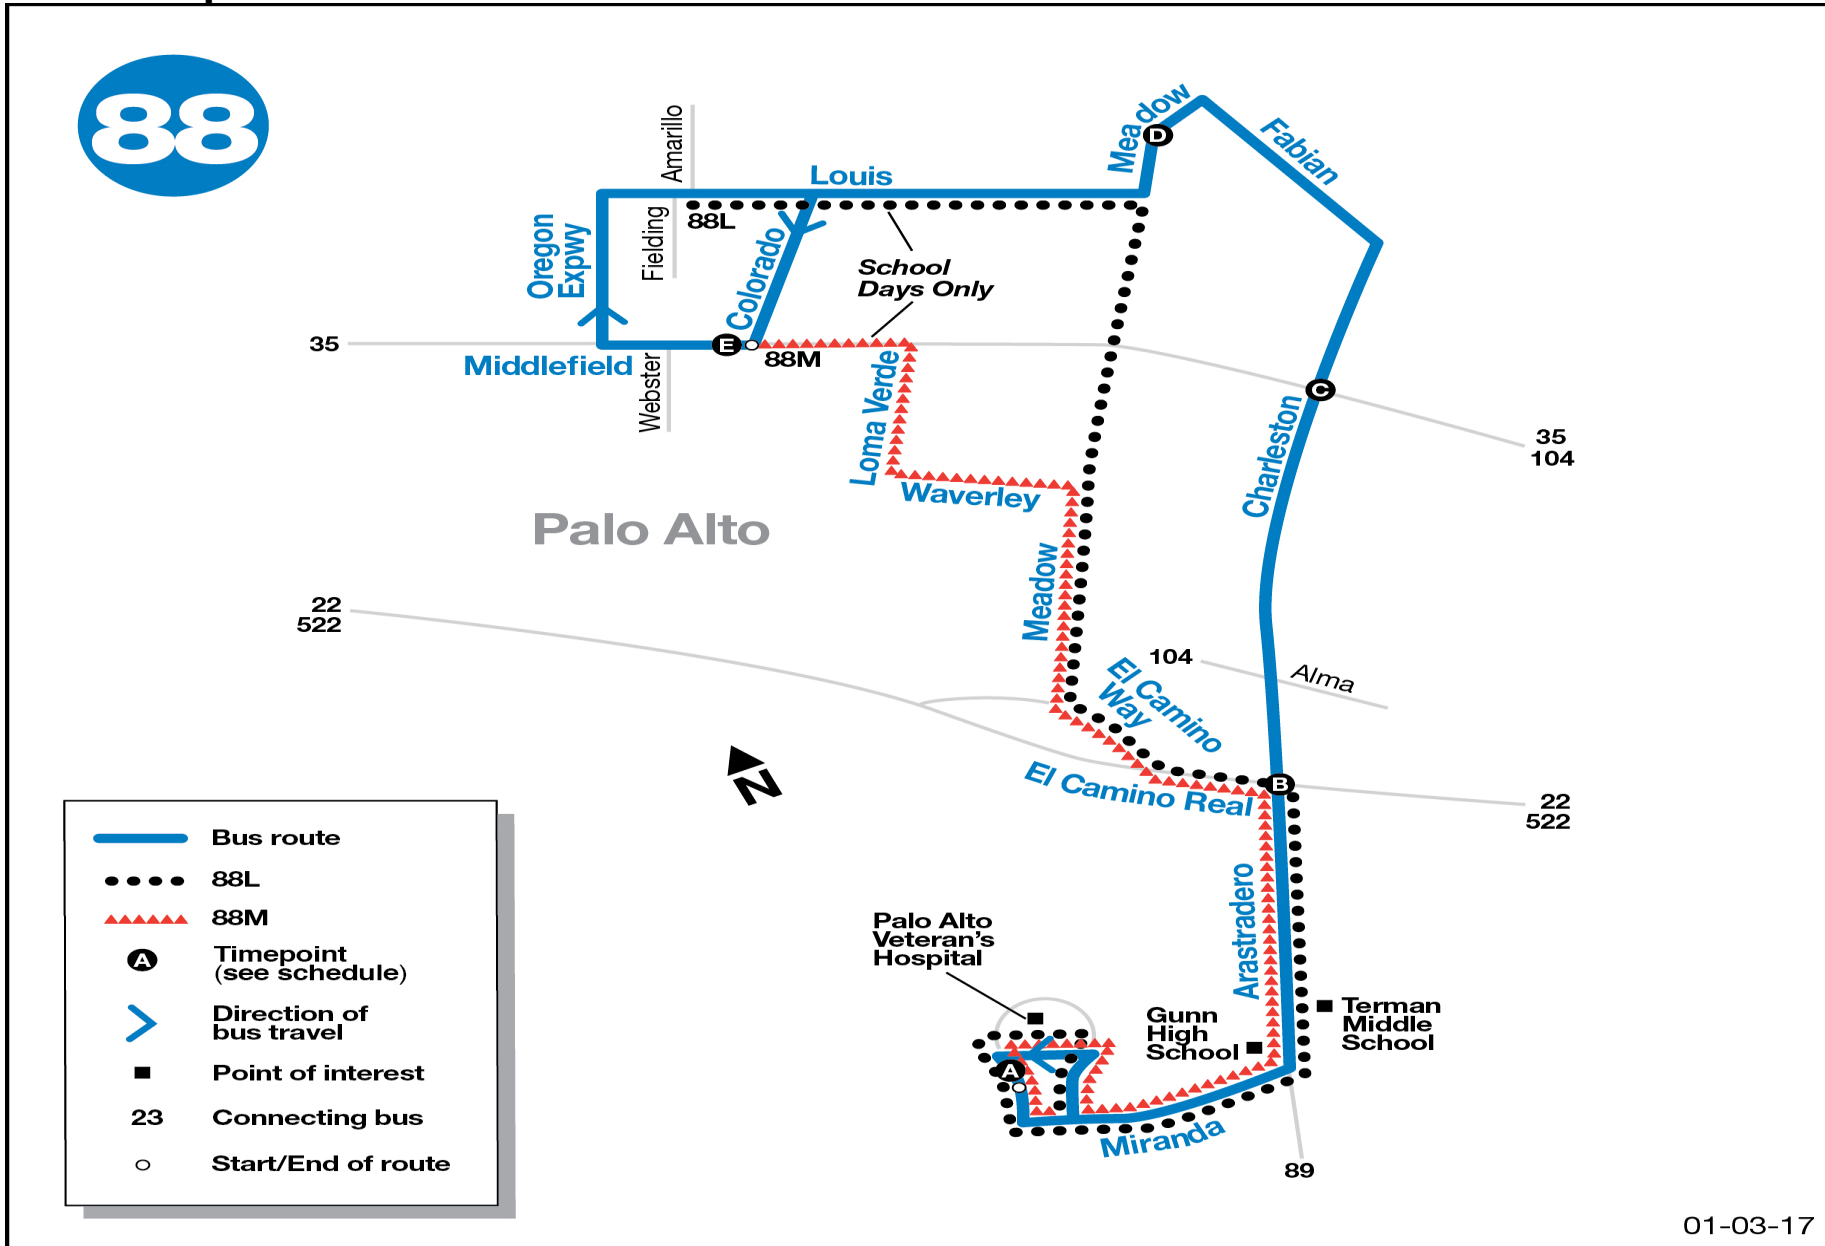

88 Palo Alto Veteran's Hospital to Middlefield & Colorado

Effective Date 7/4/2016

Route Map