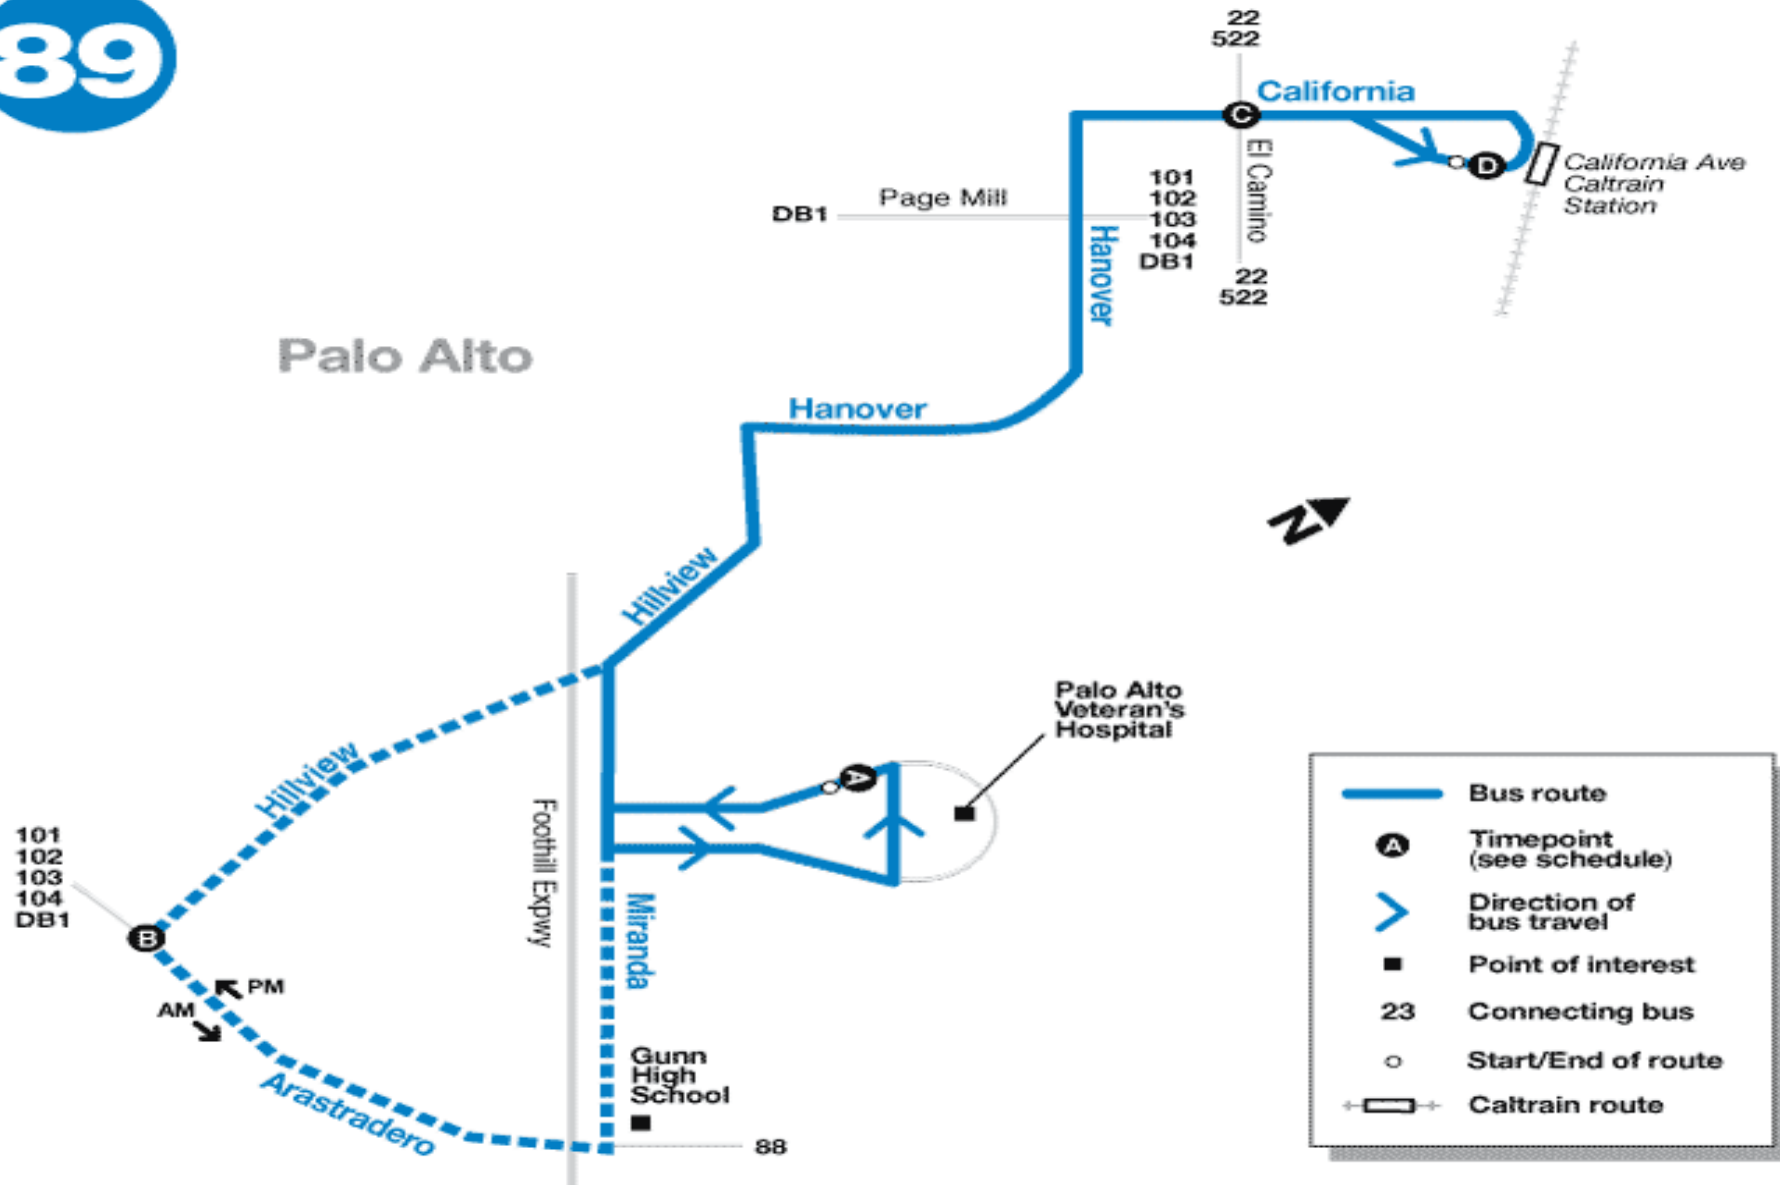

89 California Avenue Caltrain Station to Palo Alto Veterans Hospital

Effective Date 1/14/2019

Route Map

Northbound Weekday

PALO ALTO VETERANS HOSPITAL	HILLVIEW AND ARASTRADERO	CALIFORNIA AND EL CAMINO REAL	CALIFORNIA AVE CALTRAIN STATION
9:34A	--	9:42A	9:46A
10:12A	--	10:20A	10:24A
10:45A	--	10:53A	10:57A
11:21A	--	11:29A	11:33A
11:46A	--	11:54A	11:58A
12:21P	--	12:29P	12:33P
12:46P	--	12:54P	12:58P
1:21P	--	1:29P	1:33P
1:59P	--	2:07P	2:11P
2:22P	--	2:30P	2:34P
3:14P	--	3:22P	3:26P
3:39P	3:43P	3:54P	3:58P
4:04P	4:08P	4:19P	4:23P
4:44P	4:48P	4:59P	5:03P
5:17P	5:21P	5:32P	5:36P
5:48P	5:52P	6:03P	6:07P
6:22P	6:26P	6:37P	6:41P
PALO ALTO VETERANS HOSPITAL	HILLVIEW AND ARASTRADERO	CALIFORNIA AND EL CAMINO REAL	CALIFORNIA AVE CALTRAIN STATION

Turn-by-Turn Directions

Directions for Route 89

California Ave Caltrain Station to Palo Alto Veteran's Hospital

SERVICE ROUTE NORTHBOUND

Veteran's Hospital - California Ave Caltrain Station

From stop at Veteran's Hospital

SERVICE ROUTE SOUTHBOUND

California Ave Caltrain Station - Veteran's Hospital

From stop at California Ave Caltrain Station

continue around loop

onto California

Left on Hanover

Left on Hillview

across Foothill Expwy

Left on Arastradero

Left on Miranda

Right main entrance to Veteran's Hospital

Left 2nd roadway

Left exit driveway to stop