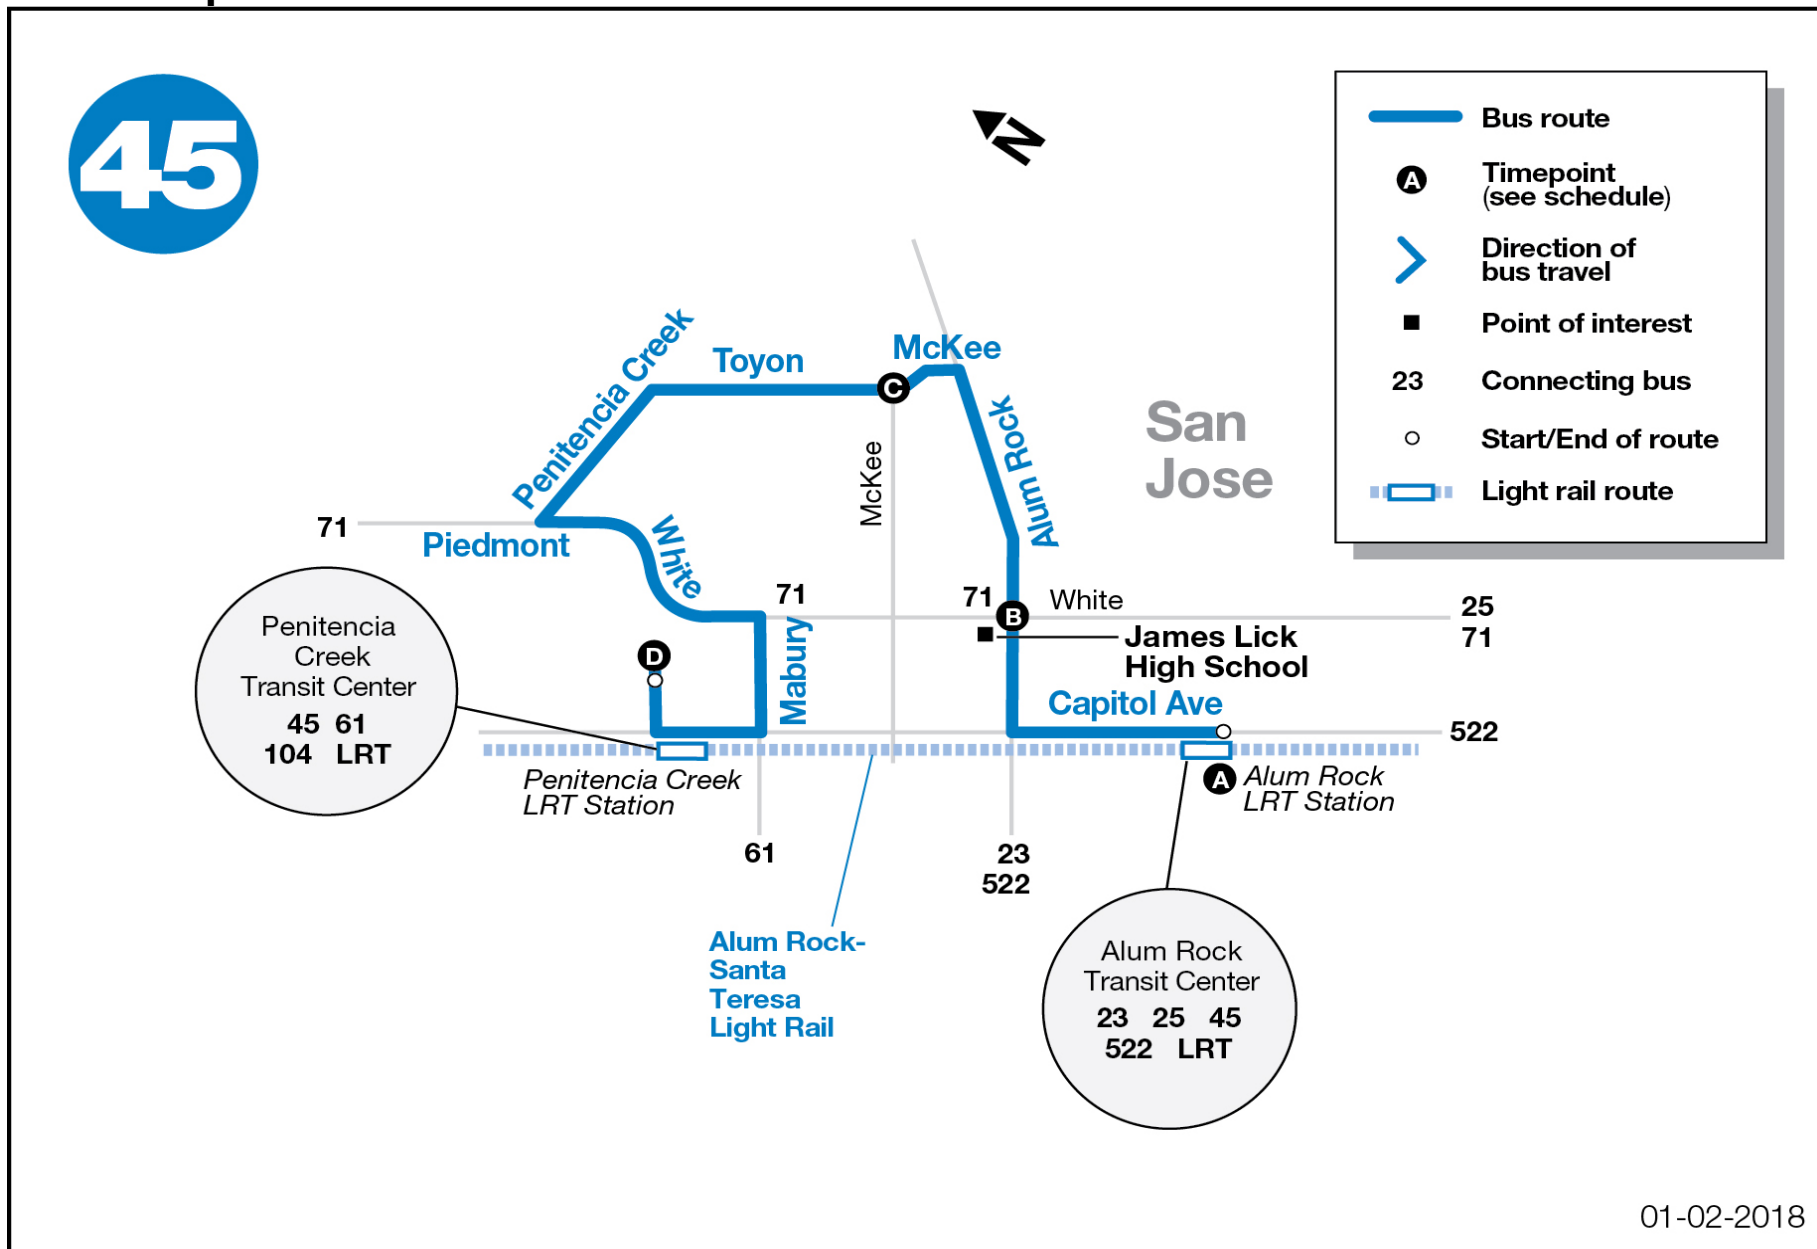

45 Alum Rock Transit Center to Penitencia Creek Transit Center

Effective Date 1/14/2019

Route Map

Northbound Weekday

ALUM ROCK TRANSIT CENTER	ALUM ROCK AND WHITE	TOYON AND MCKEE	PENITENCIA CREEK TRANSIT CTR
6:43A	6:47A	6:53A	7:01A
7:45A	7:50A	7:56A	8:05A
8:45A	8:50A	8:56A	9:05A
9:41A	9:46A	9:52A	10:01A
10:44A	10:49A	10:55A	11:04A
11:44A	11:49A	11:55A	12:04P
12:44P	12:49P	12:55P	1:04P
1:44P	1:49P	1:55P	2:04P
2:44P	2:49P	2:55P	3:04P
3:44P	3:49P	3:55P	4:04P
4:43P	4:48P	4:55P	5:05P
5:43P	5:48P	5:55P	6:05P
6:43P	6:48P	6:55P	7:05P
ALUM ROCK TRANSIT CENTER	ALUM ROCK AND WHITE	TOYON AND MCKEE	PENITENCIA CREEK TRANSIT CTR

Southbound Weekday

PENITENCIA CREEK TRANSIT CTR	TOYON AND MCKEE	ALUM ROCK AND WHITE	ALUM ROCK TRANSIT CENTER
6:22A	6:30A	6:38A	6:42A
7:22A	7:31A	7:38A	7:44A
8:22A	8:31A	8:38A	8:44A
9:22A	9:30A	9:36A	9:40A
10:25A	10:33A	10:39A	10:43A
11:23A	11:32A	11:39A	11:43A
12:23P	12:32P	12:39P	12:43P
1:23P	1:32P	1:39P	1:43P
2:23P	2:32P	2:39P	2:43P
3:23P	3:32P	3:39P	3:43P
4:22P	4:31P	4:38P	4:42P
5:22P	5:31P	5:38P	5:42P
6:22P	6:31P	6:38P	6:42P
PENITENCIA CREEK TRANSIT CTR	TOYON AND MCKEE	ALUM ROCK AND WHITE	ALUM ROCK TRANSIT CENTER

Left exit driveway

Left on Capitol

Right on Alum Rock

Left on McKee

Right on Toyon

Left on Penitencia Creek

Left on White

Right on Mabury

Left on Mabury

Left on White

Right on Penitencia Creek

Right on Toyon

Left on McKee

Right on Alum Rock

Left on Capitol

Right 1st entrance into Alum Rock Transit Center to stop