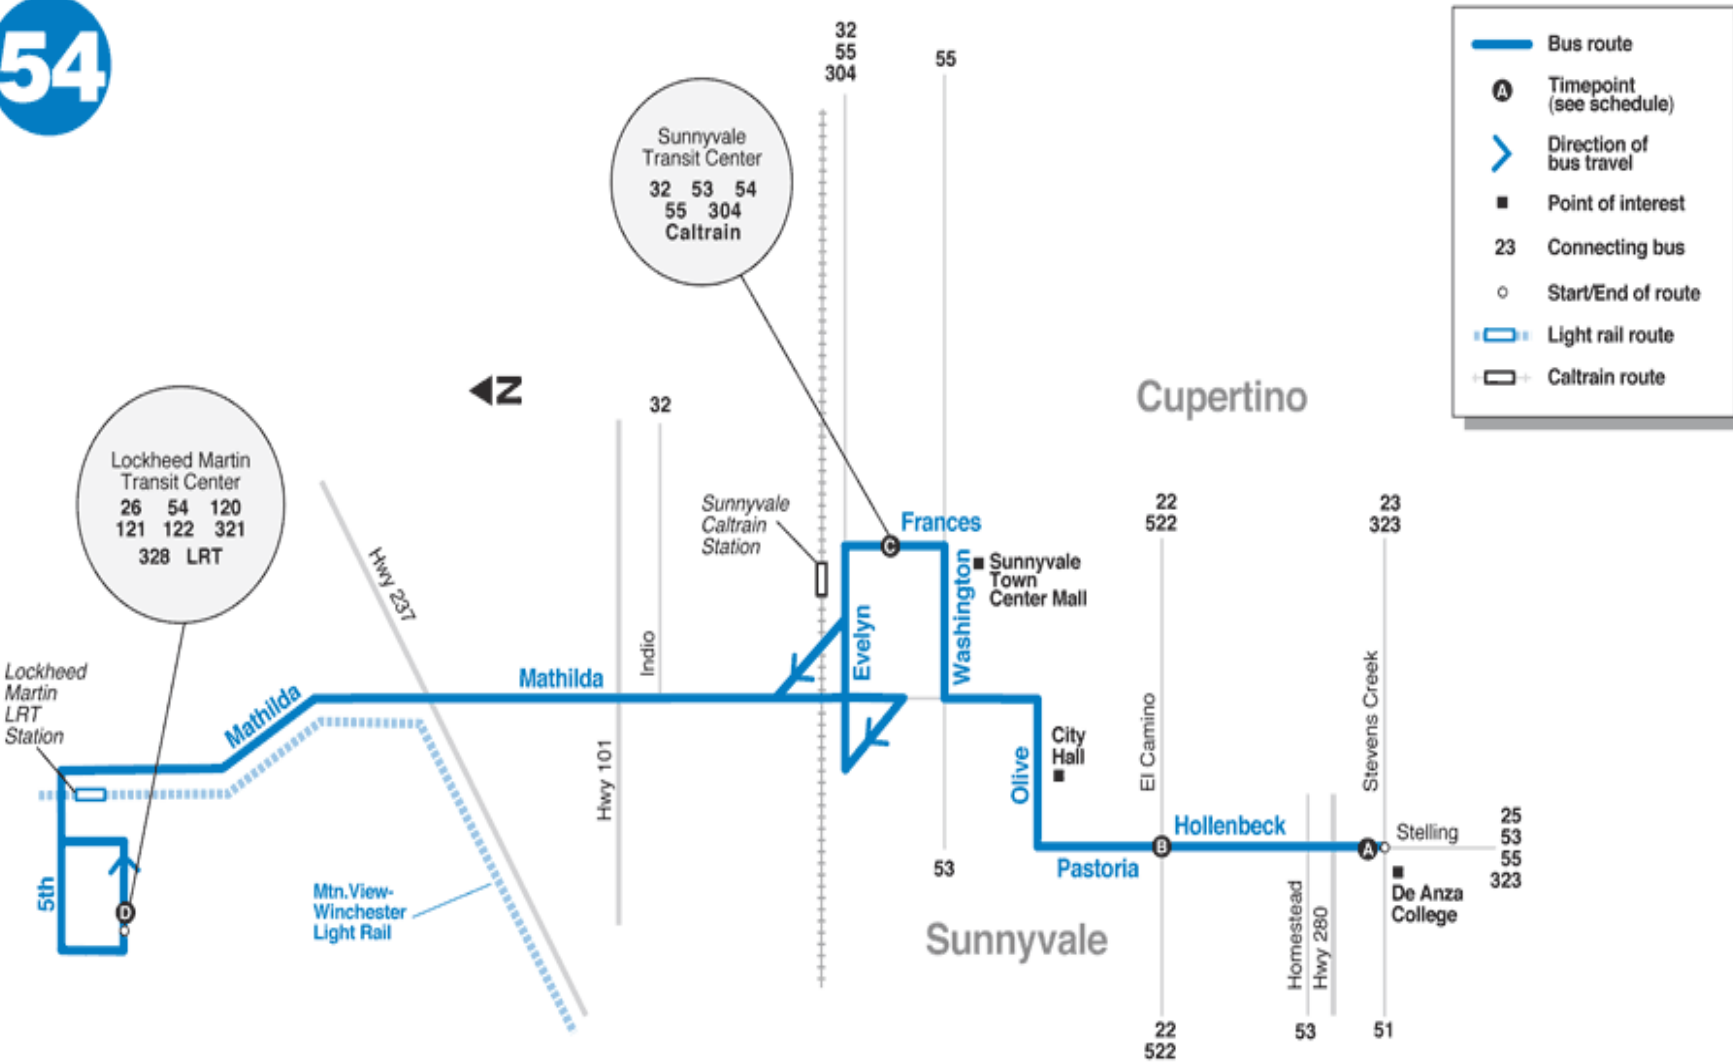

54 De Anza College to Sunnyvale/Lockheed Martin Transit Center

Effective Date 1/14/2019

Route Map

54

Northbound Weekday

STELLING AND STEVENS CREEK	HOLLENBECK AND EL CAMINO REAL	SUNNYVALE TRANSIT CTR	LOCKHEED MARTIN TRANSIT CENTER
6:03A	6:12A	6:17A	6:26A
6:33A	6:42A	6:47A	6:57A
7:02A	7:11A	7:17A	7:27A
7:30A	7:41A	7:47A	7:59A
7:55A	8:10A	8:17A	8:30A
8:27A	8:41A	8:48A	9:01A
8:57A	9:11A	9:18A	9:31A
9:27A	9:39A	9:46A	9:59A
10:00A	10:12A	10:19A	10:30A
10:30A	10:42A	10:49A	11:00A
11:01A	11:12A	11:19A	11:30A
11:29A	11:40A	11:47A	11:59A
11:59A	12:10P	12:17P	12:29P
12:28P	12:39P	12:46P	12:58P
12:58P	1:09P	1:16P	1:28P
1:28P	1:39P	1:46P	1:58P
1:58P	2:09P	2:16P	2:28P
2:28P	2:39P	2:46P	2:58P
2:58P	3:09P	3:16P	3:28P
3:28P	3:39P	3:46P	3:58P
STELLING AND STEVENS CREEK	HOLLENBECK AND EL CAMINO REAL	SUNNYVALE TRANSIT CTR	LOCKHEED MARTIN TRANSIT CENTER
3:57P	4:08P	4:15P	4:28P
4:28P	4:39P	4:46P	4:59P
4:58P	5:09P	5:16P	5:30P
5:28P	5:39P	5:46P	6:00P
6:02P	6:13P	6:20P	6:33P
6:36P	6:47P	6:54P	7:07P
7:20P	7:31P	7:38P	7:50P
8:24P	8:34P	8:40P	8:50P
STELLING AND STEVENS CREEK	HOLLENBECK AND EL CAMINO REAL	SUNNYVALE TRANSIT CTR	LOCKHEED MARTIN TRANSIT CENTER

Left Transit Center entrance driveway to stop

SERVICE ROUTE SOUTHBOUND

Lockheed Martin Transit Center - De Anza College

From stop at Lockheed Martin Transit Center

Right on 5th

Right on Mathilda

Right Evelyn Ave off-ramp

Right on Evelyn

Right on Frances

Right on Washington

Left on Mathilda

Right on Olive

Left on Pastoria

onto Hollenbeck

onto Stelling to stop at Stevens Creek