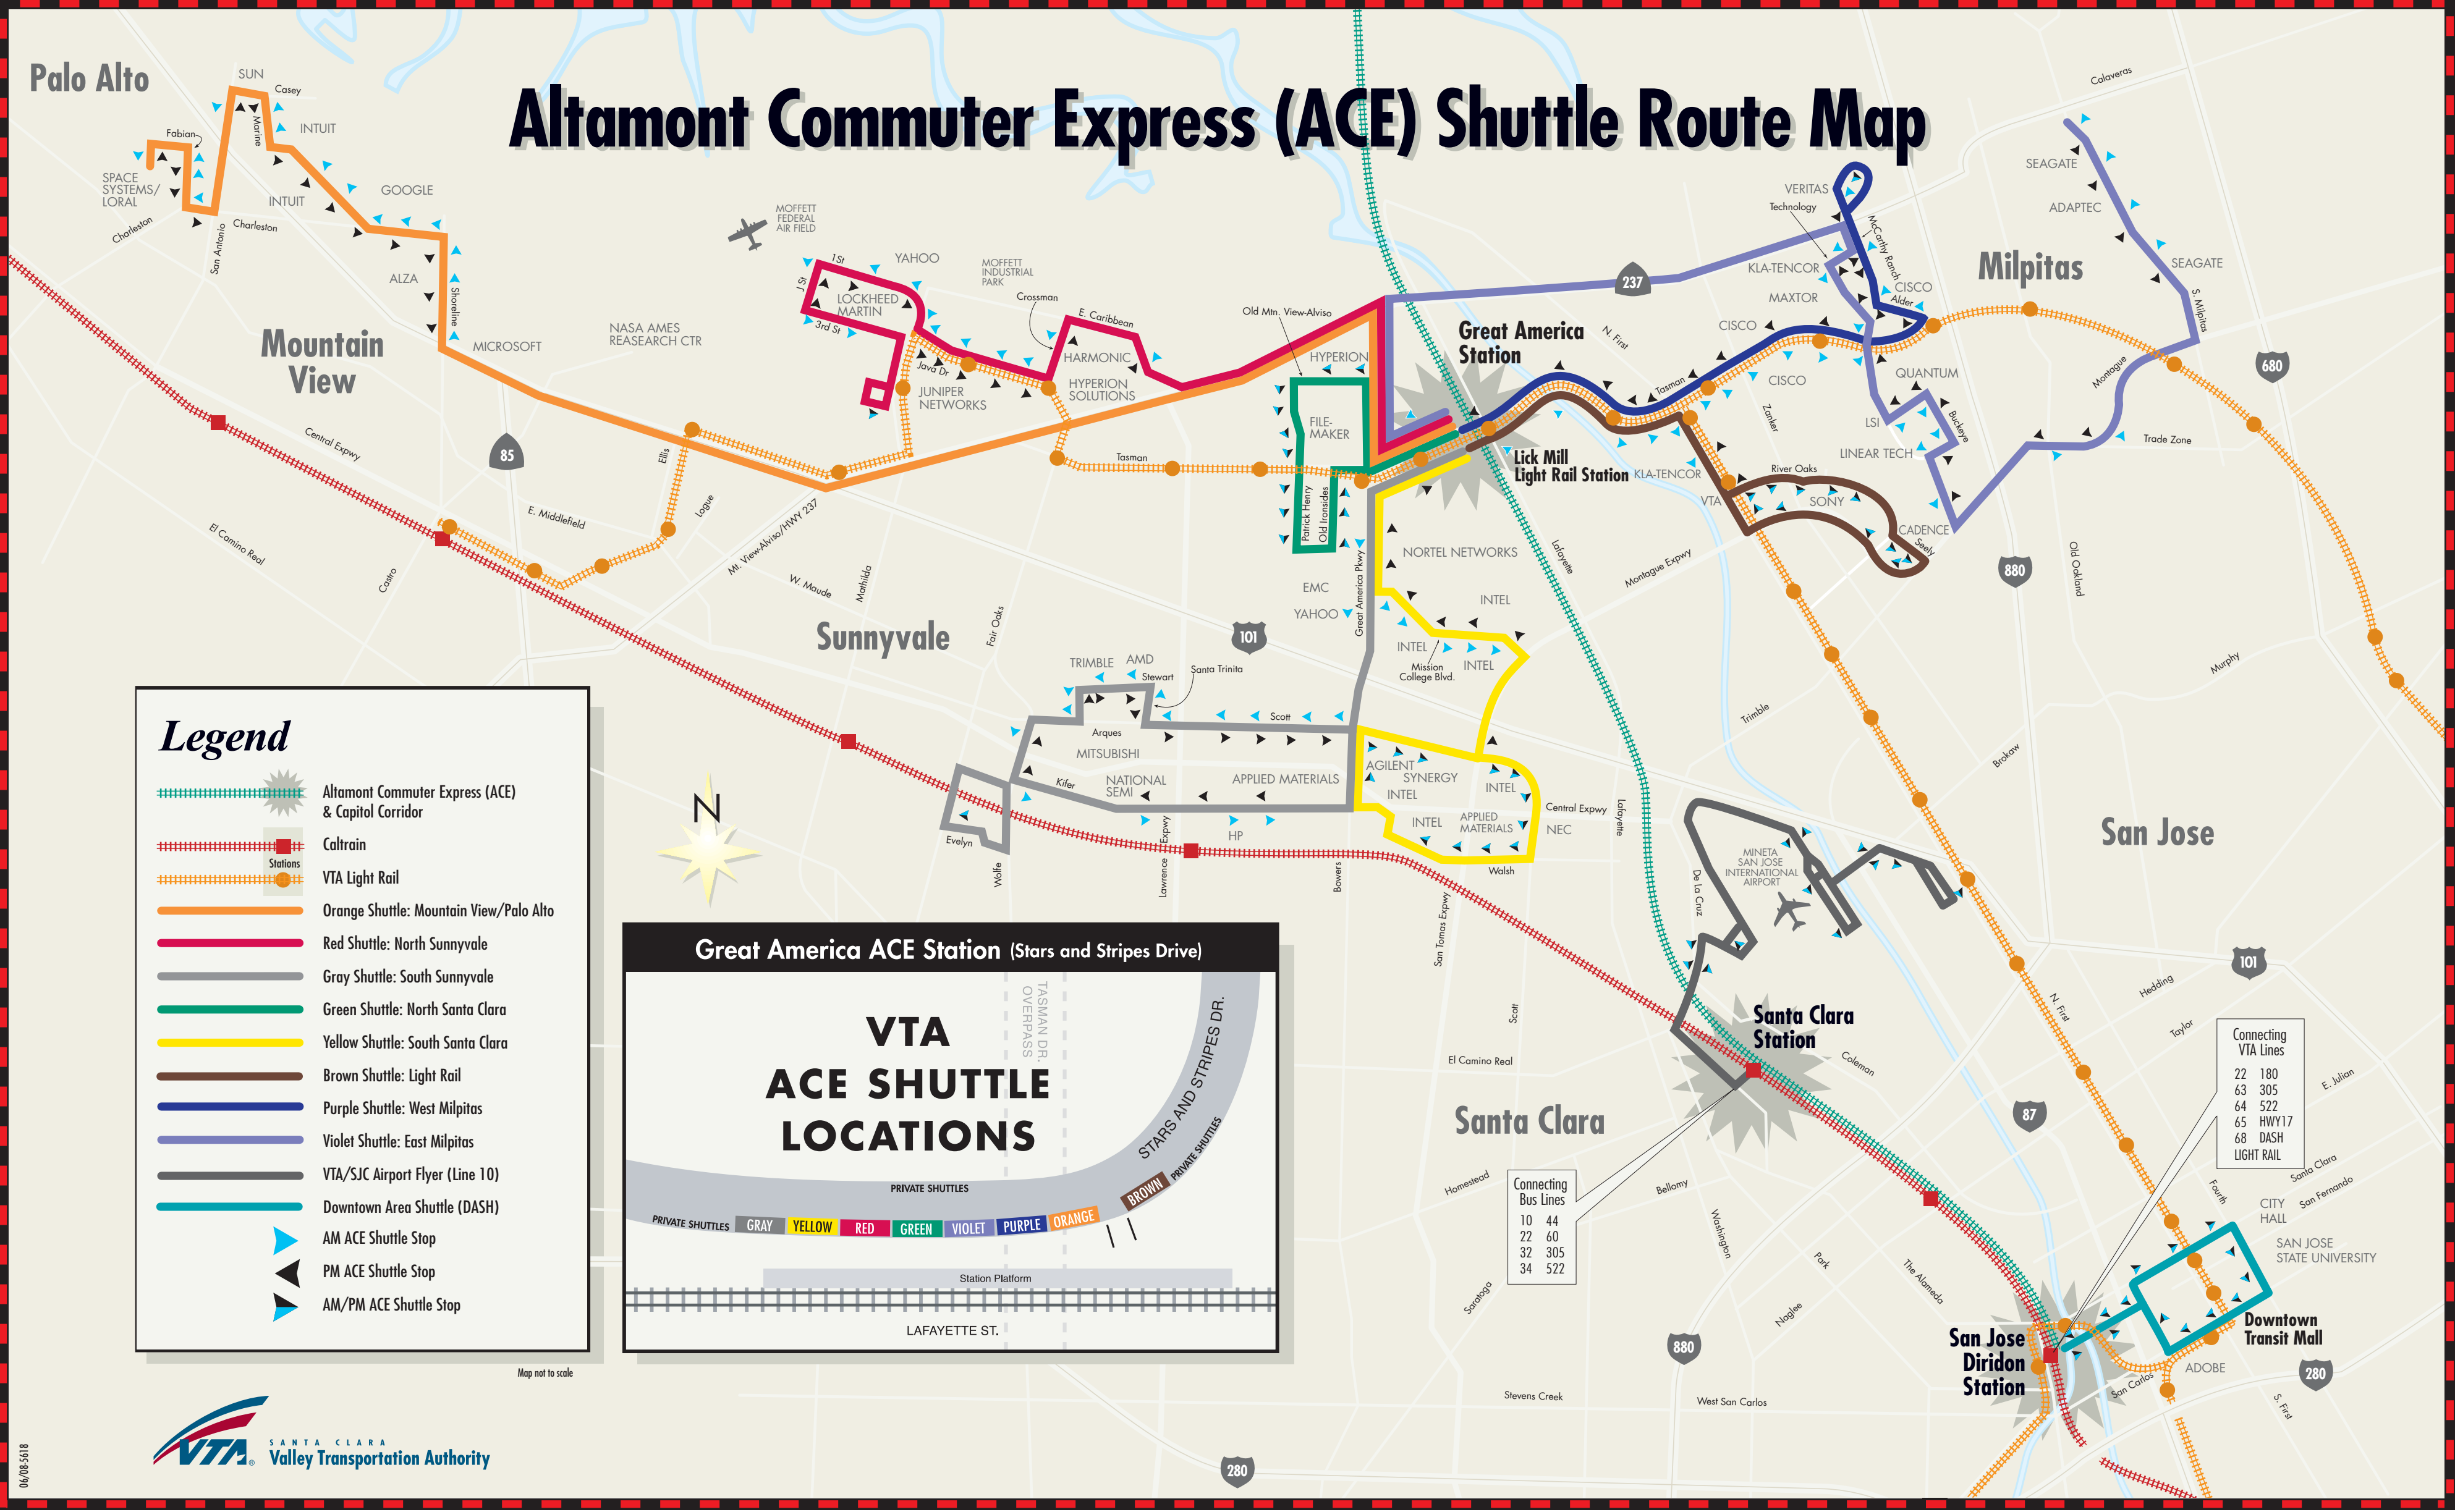

# Altamont Commuter Express (ACE) Shuttle Route Map

### Legend

- Altamont Commuter Express (ACE) & Capitol Corridor
- Caltrain
- VTA Light Rail
- Orange Shuttle: Mountain View/Palo Alto
- Red Shuttle: North Sunnyvale
- Gray Shuttle: South Sunnyvale
- Green Shuttle: North Santa Clara
- Yellow Shuttle: South Santa Clara
- Brown Shuttle: Light Rail
- Purple Shuttle: West Milpitas
- Violet Shuttle: East Milpitas
- VTA/SJC Airport Flyer (Line 10)
- Downtown Area Shuttle (DASH)
- AM ACE Shuttle Stop
- PM ACE Shuttle Stop
- AM/PM ACE Shuttle Stop

### Great America ACE Station (Stars and Stripes Drive)

## VTA ACE SHUTTLE LOCATIONS

Map showing shuttle locations at the Great America ACE Station. The station platform is between Lafayette St. and Stars and Stripes Dr. Shuttle locations are marked with colored lines: PRIVATE SHUTTLES, GRAY, YELLOW, RED, GREEN, VIOLET, PURPLE, ORANGE, and BROWN PRIVATE SHUTTLES.