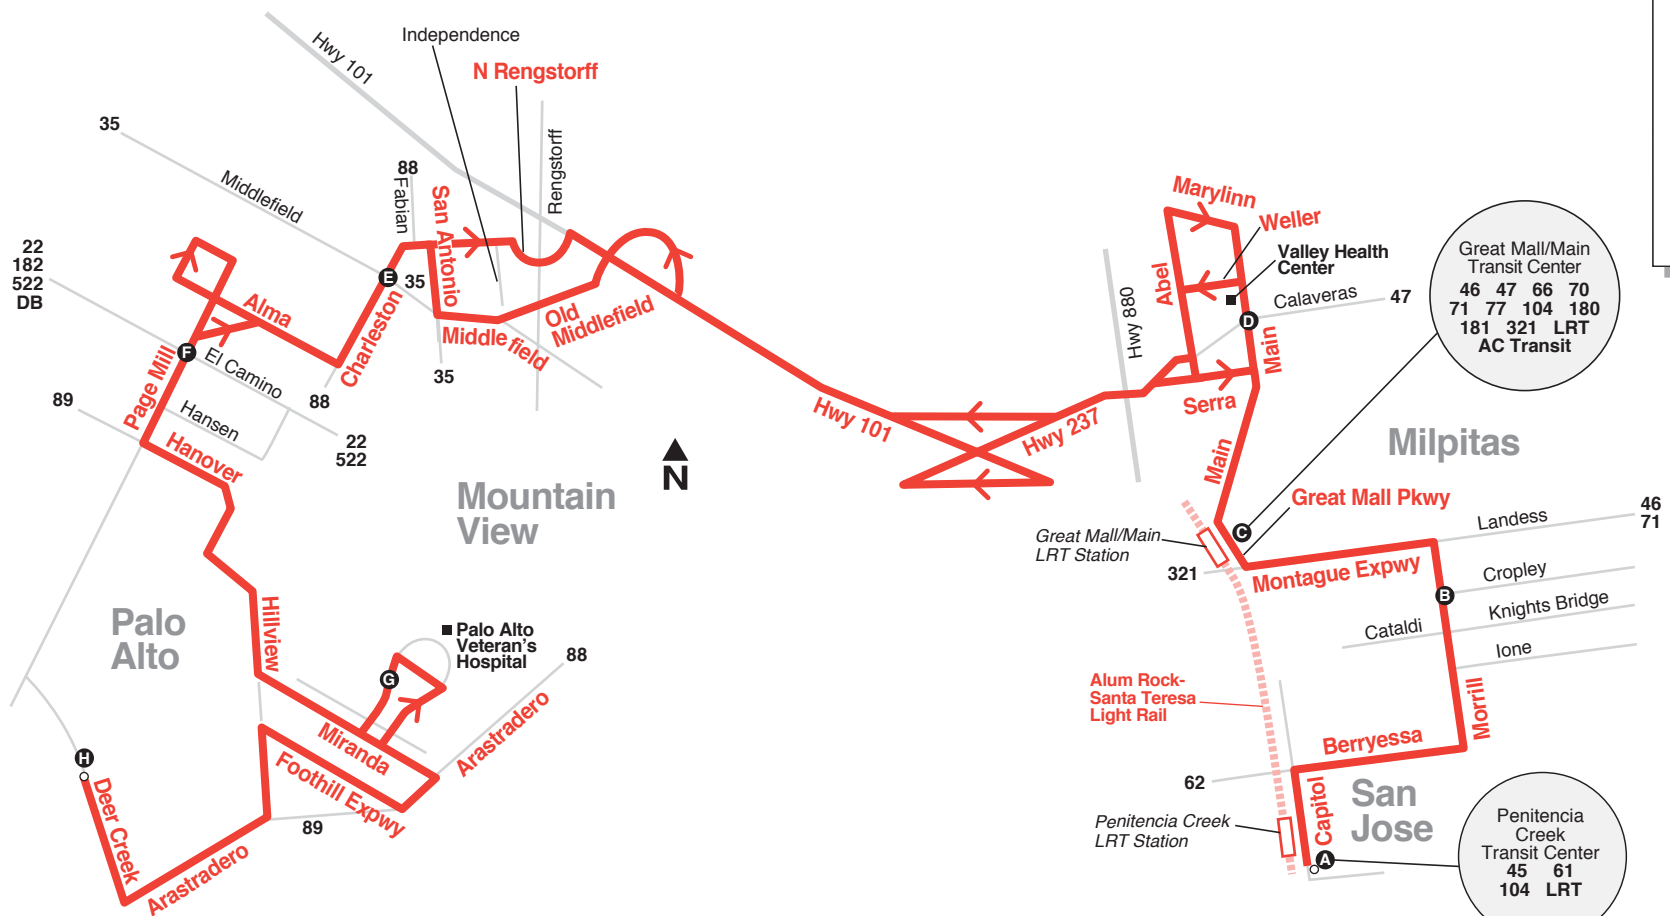

104

Eastbound Stops Observed:

- Ⓓ Main & Calaveras
- Ⓒ Great Mall Transit Center
Morrill & Montague
- Ⓔ Morrill & Cropley
Morrill & Knights Bridge
Morrill & Lone
Berryessa & Capitol
- Ⓐ Penitencia Creek Transit Center
All Express stops in Stanford Research Park

Westbound Stops Observed:

- Ⓐ Penitencia Creek Transit Center
Berryessa & Capitol
Morrill & Lone
Morrill & Knights Bridge
- Ⓔ Morrill & Cropley
Landess & Park Victoria
- Ⓒ Great Mall Transit Center
- Ⓓ Main & Calaveras
All Express stops in Stanford Research Park

Legend:

- Bus route
- Ⓐ Timepoint (see schedule)
- > Direction of bus travel
- Point of interest
- 23 Connecting bus
- Start/End of route
- Light rail route

Great Mall/Main Transit Center

46	47	66	70
71	77	104	180
181	321	LRT	AC Transit

Penitencia Creek Transit Center

45	61
104	LRT