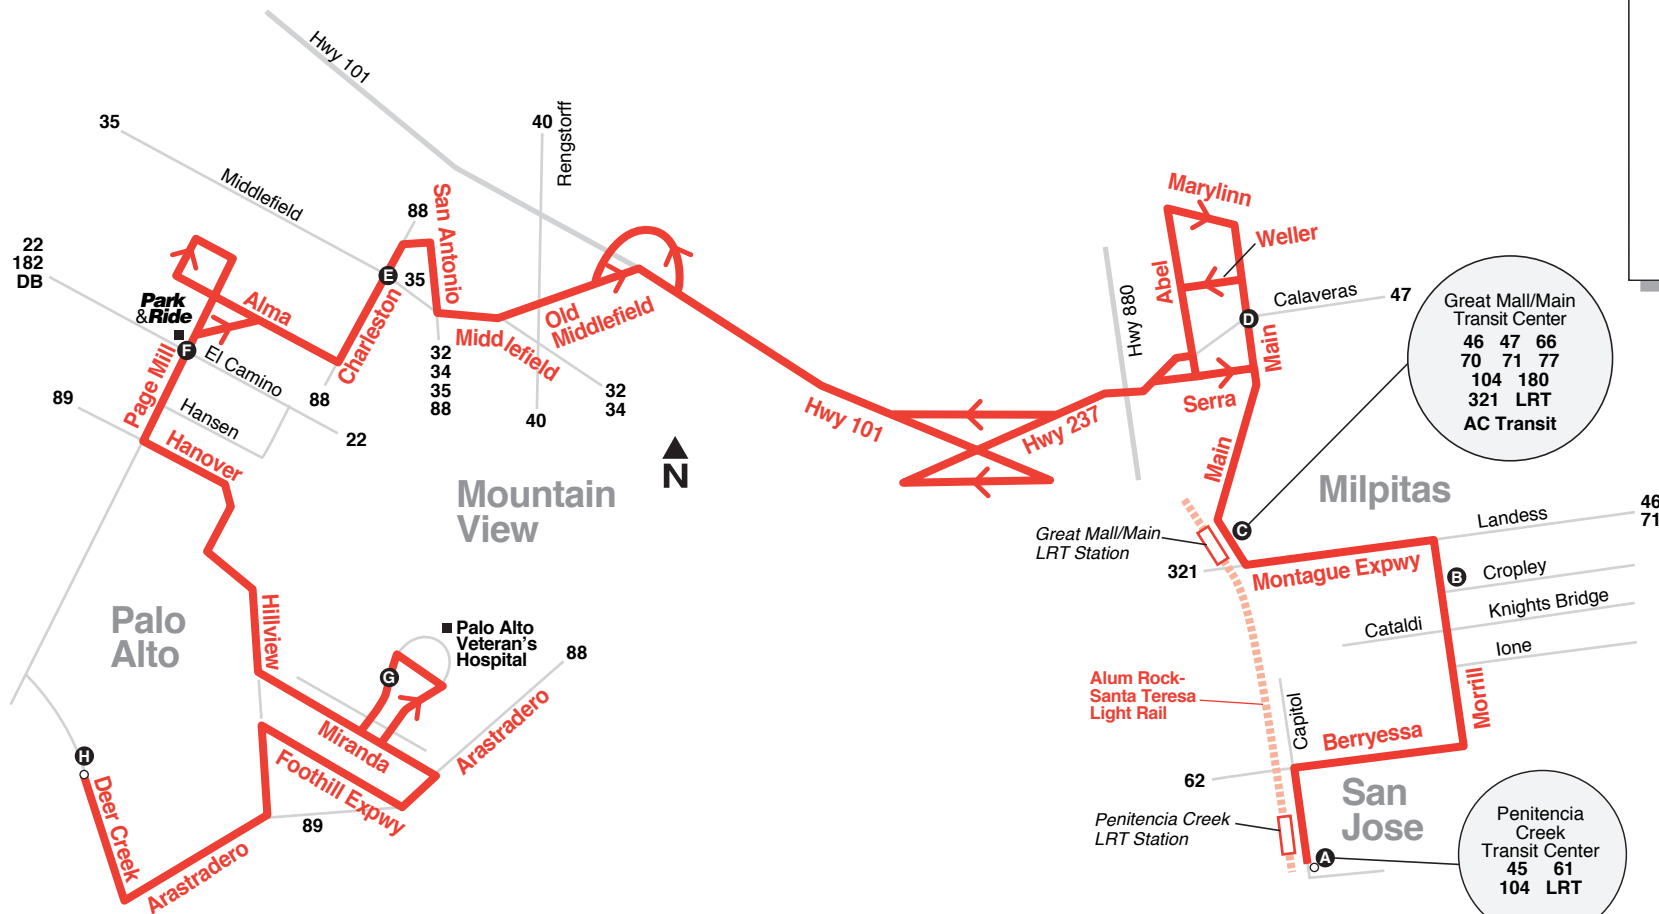

104

Eastbound Stops Observed:

- D Weller & Main
 - C Great Mall Transit Center
 - Morrill & Montague
 - E Morrill & Cropley
 - Morrill & Knights Bridge
 - Morrill & Ione
 - Berryessa & Capitol
 - A Penitencia Creek Transit Center
- All Express stops in Stanford Research Park*

Westbound Stops Observed:

- A Penitencia Creek Transit Center
 - Berryessa & Capitol
 - Morrill & Ione
 - Morrill & Knights Bridge
 - E Morrill & Cropley
 - Landess & Park Victoria
 - C Great Mall Transit Center
 - D Weller & Main
- All Express stops in Stanford Research Park*