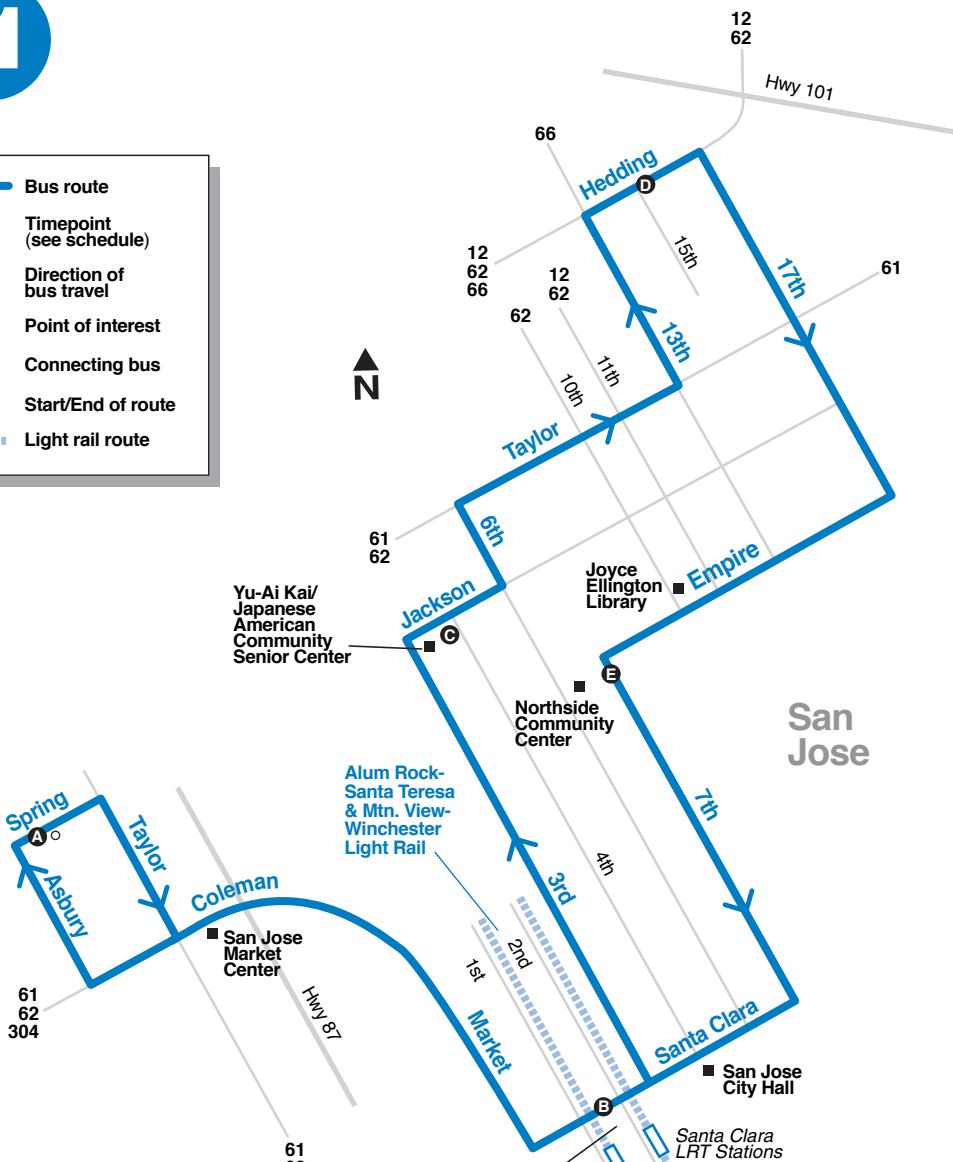

11

-  Bus route
-  Timepoint (see schedule)
-  Direction of bus travel
-  Point of interest
-  Connecting bus
-  Start/End of route
-  Light rail route

- Downtown San Jose
- 11 22 23 63 64
 - 65 66 68 72 73 81
 - 82 168 180 181
 - 304 522 LRT
 - Hwy 17 DASH
 - Monterey - San Jose Express (MST 55)