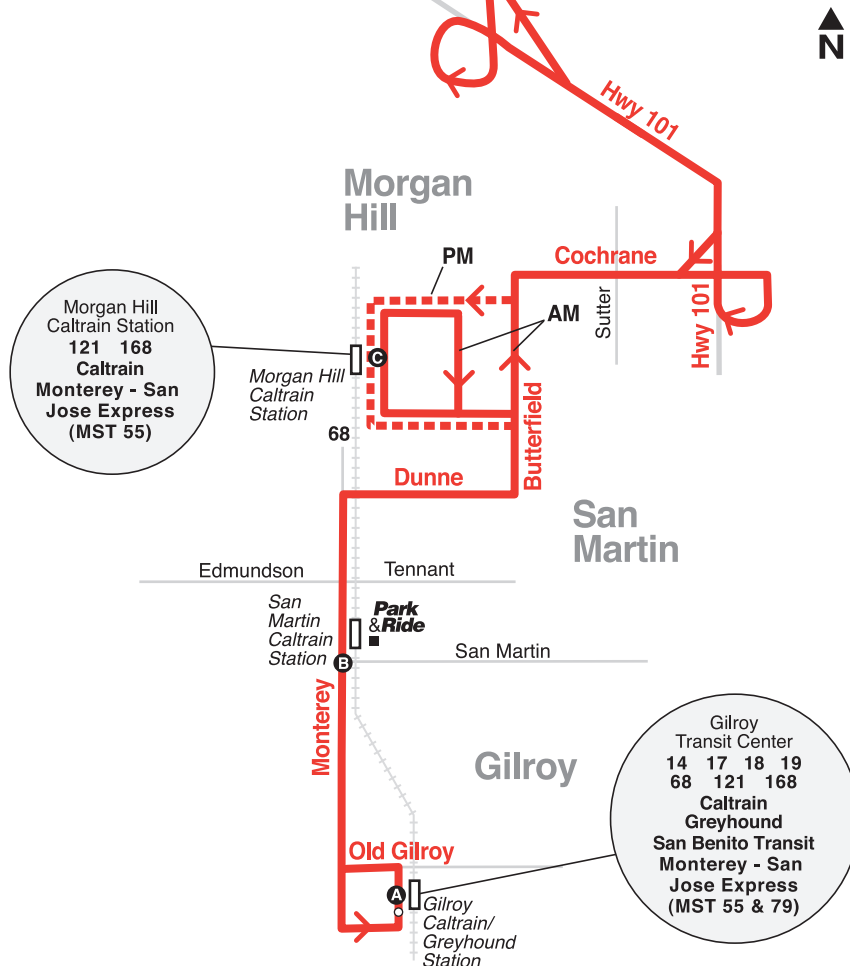

# 121

**Northbound Stops Observed:**

- A** Gilroy Transit Center  
Monterey & Howson
- B** Monterey & San Martin Park & Ride Lot  
Monterey & Tennant
- C** Morgan Hill Caltrain Station  
Cochrane & Sutter  
*All Express stops in industrial area*

**Southbound Stops Observed:**

- All Express stops in industrial area*  
Cochrane & Sutter
- C** Morgan Hill Caltrain Station  
Monterey & Edmundson
- B** Monterey & San Martin Park & Ride Lot  
Monterey & Howson
- A** Gilroy Transit Center

- Bus route
- - - - Scheduled trips only
- A** Timepoint (see schedule)
- > Direction of bus travel
- Point of interest
- 23 Connecting bus lines
- Start/end of route
- - - - Light rail route
- Caltrain route