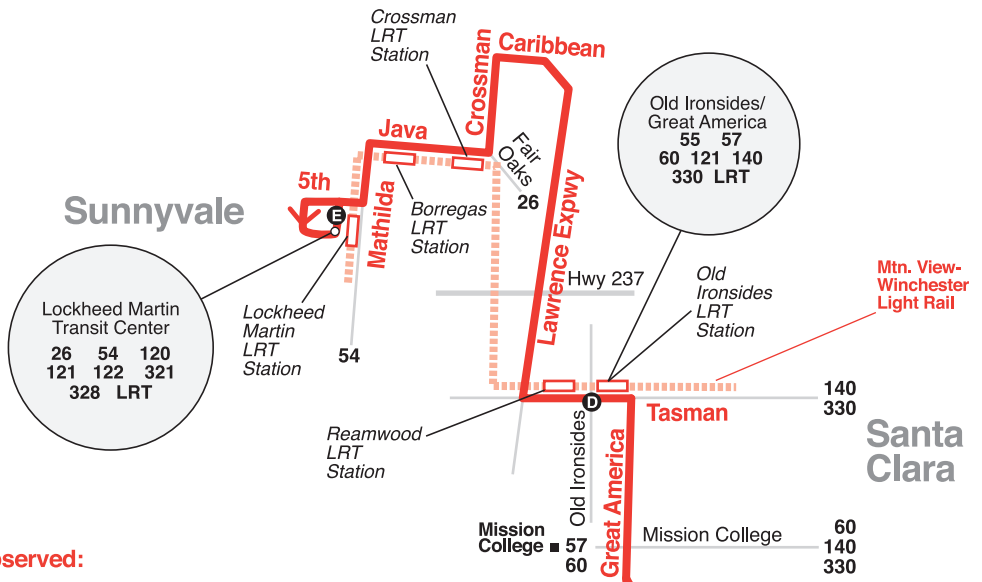

# 121

**Northbound Stops Observed:**

- A** Gilroy Transit Center  
Monterey & Howson
- B** Monterey & San Martin Park & Ride Lot  
Monterey & Tennant
- C** Morgan Hill Caltrain Station  
Cochrane & Sutter  
*All Express stops in industrial area*

**Southbound Stops Observed:**

- All Express stops in industrial area*  
Cochrane & Sutter
- C** Morgan Hill Caltrain Station  
Monterey & Edmundson
- B** Monterey & San Martin Park & Ride Lot  
Monterey & Howson
- A** Gilroy Transit Center

- Bus route
- - - - Scheduled trips only
- A** Timepoint (see schedule)
- > Direction of bus travel
- Point of interest
- 23 Connecting bus lines
- Start/end of route
- - - - Light rail route
- Caltrain route