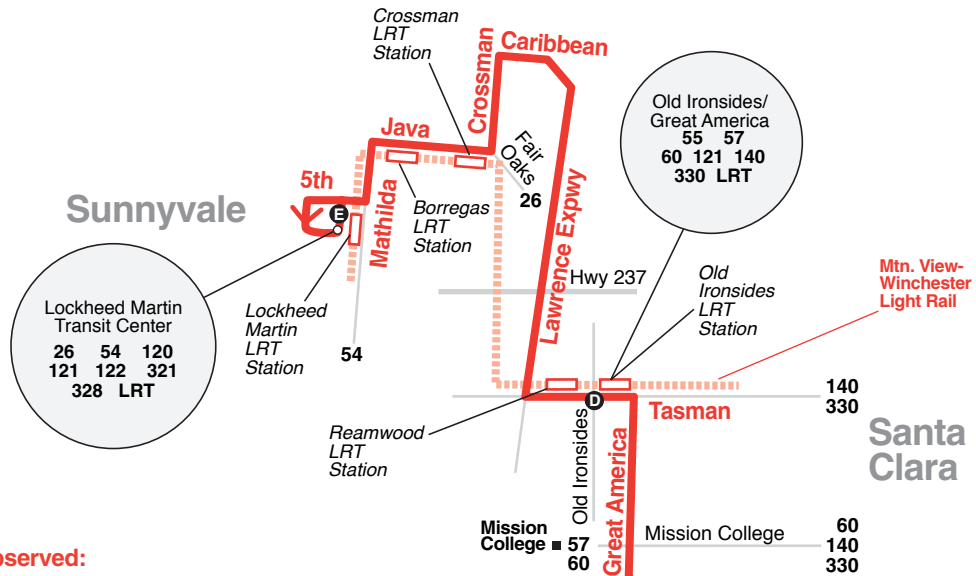

121

Northbound Stops Observed:

- A** Gilroy Transit Center
Monterey & Howson
- B** Monterey & San Martin Park & Ride Lot
Monterey & Tennant
- C** Morgan Hill Caltrain Station
Cochrane & Sutter
All Express stops in industrial area

Southbound Stops Observed:

- All Express stops in industrial area*
Cochrane & Sutter
- C** Morgan Hill Caltrain Station
Monterey & Edmundson
- B** Monterey & San Martin Park & Ride Lot
Monterey & Howson
- A** Gilroy Transit Center

- Bus route
- - - - Scheduled trips only
- A** Timepoint (see schedule)
- > Direction of bus travel
- Point of interest
- 23 Connecting bus lines
- Start/end of route
- - - - Light rail route
- - - - Caltrain route