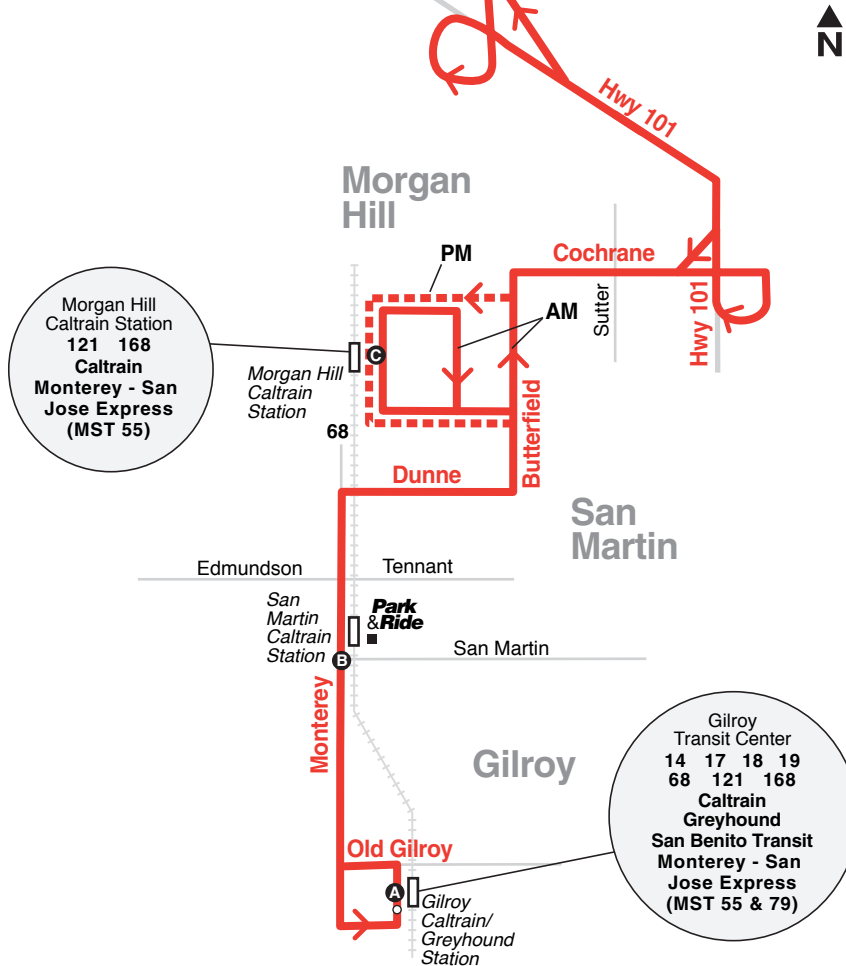

121

Northbound Stops Observed:

- A** Gilroy Transit Center
Monterey & Howson
- B** Monterey & San Martin Park & Ride Lot
Monterey & Tennant
- C** Morgan Hill Caltrain Station
Cochrane & Sutter
All Express stops in industrial area

Southbound Stops Observed:

- All Express stops in industrial area*
Cochrane & Sutter
- C** Morgan Hill Caltrain Station
Monterey & Edmundson
- B** Monterey & San Martin Park & Ride Lot
Monterey & Howson
- A** Gilroy Transit Center

- Bus route
- - - - Scheduled trips only
- A** Timepoint (see schedule)
- > Direction of bus travel
- Point of interest
- 23 Connecting bus lines
- Start/end of route
- - - - Light rail route
- - - - Caltrain route