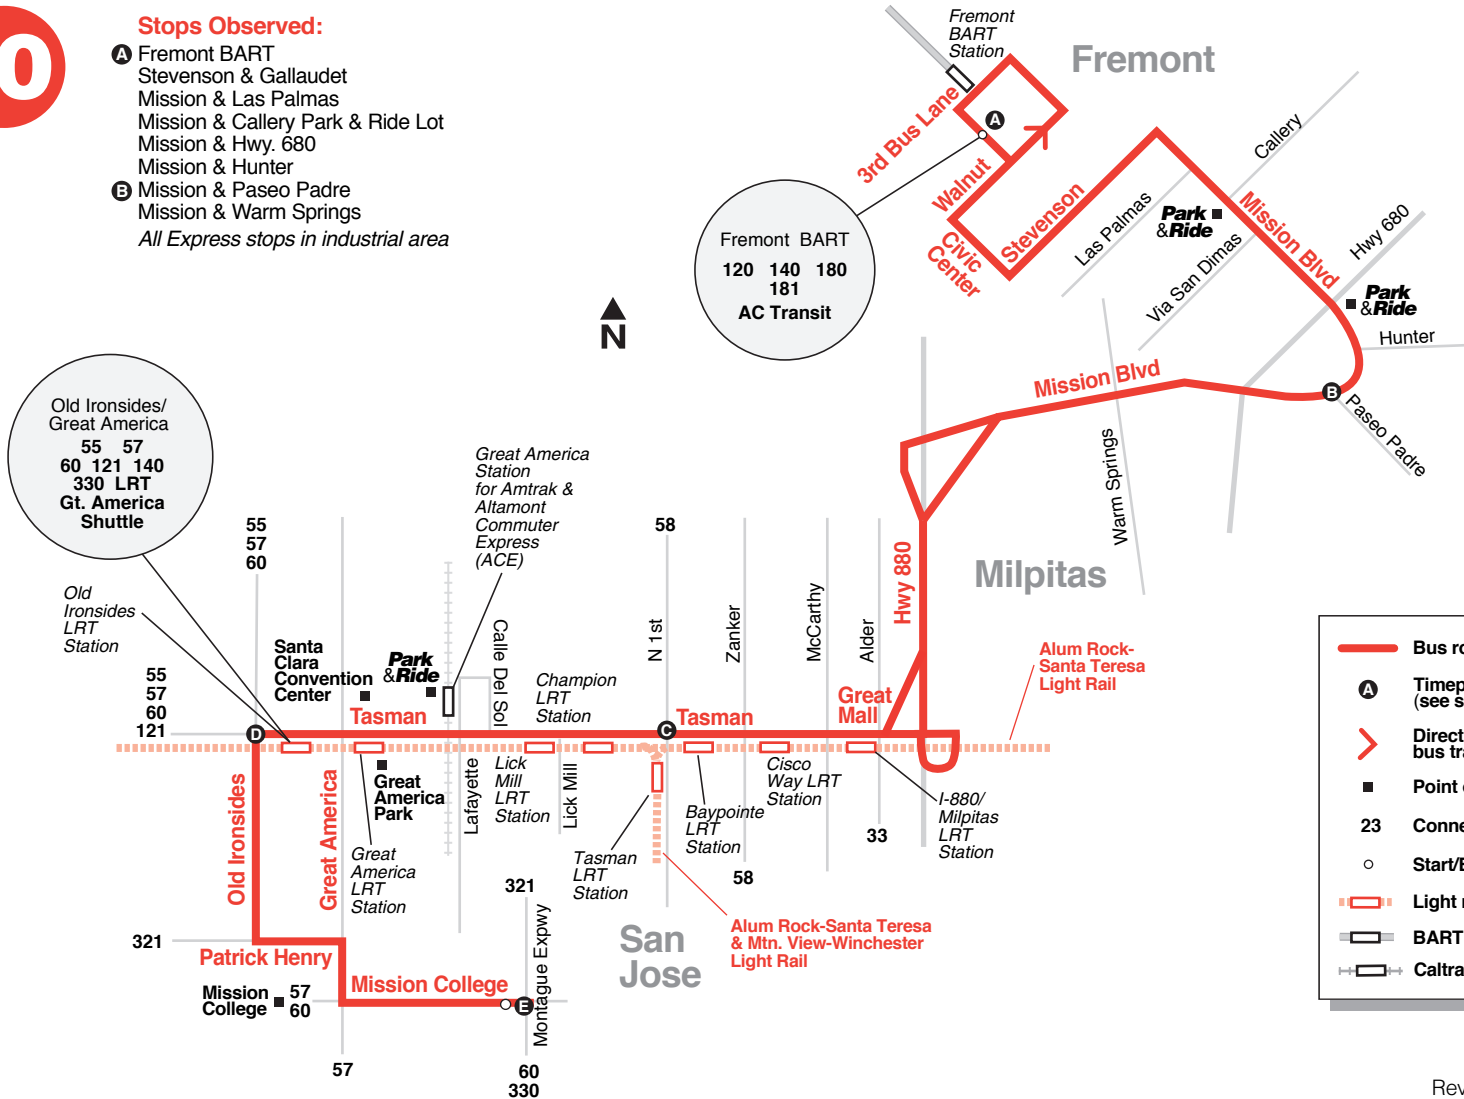

# 140

## Stops Observed:

- A** Fremont BART  
Stevenson & Gallaudet  
Mission & Las Palmas  
Mission & Callery Park & Ride Lot  
Mission & Hwy. 680  
Mission & Hunter
  - B** Mission & Paseo Padre  
Mission & Warm Springs
- All Express stops in industrial area*

- Bus route
- Ⓐ Timepoint (see schedule)
- Direction of bus travel
- Point of interest
- 23 Connecting bus
- Start/End of route
- Light rail route
- BART route
- Caltrain route