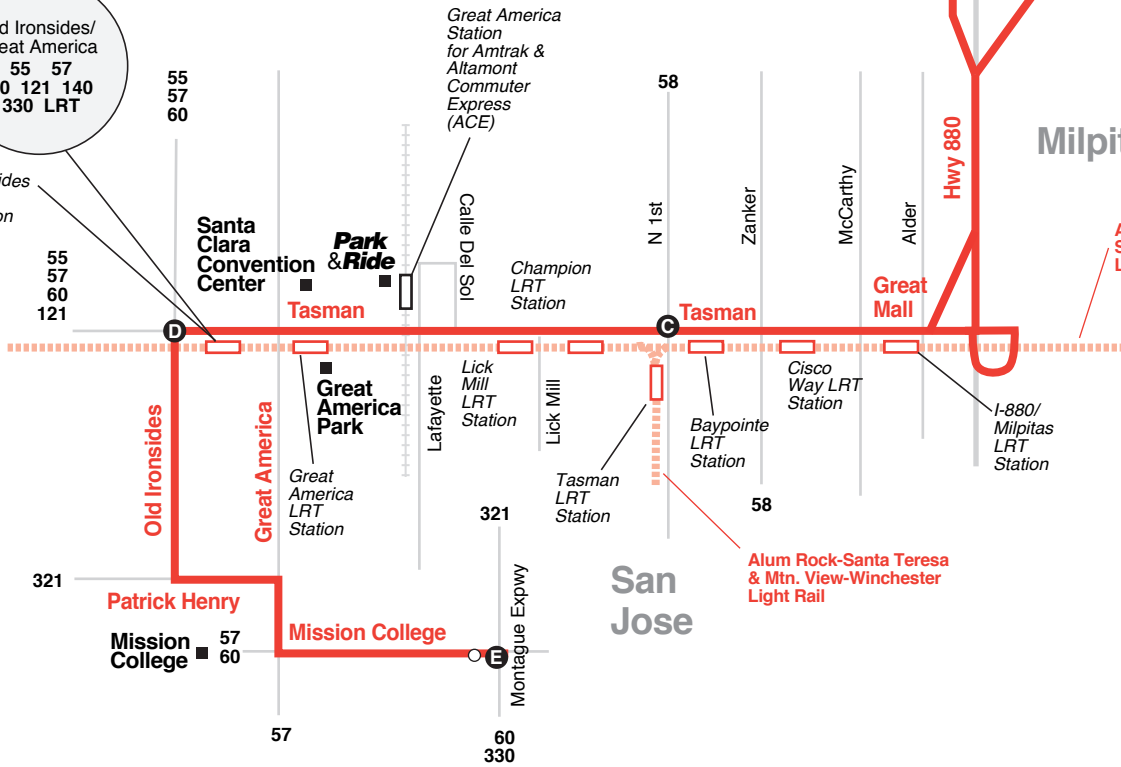

140

Stops Observed:

- A** Fremont BART
Stevenson & Gallaudet
Mission & Las Palmas
Mission & Callery Park & Ride Lot
Mission & Hwy. 680
Mission & Hunter
 - B** Mission & Paseo Padre
Mission & Warm Springs
- All Express stops in industrial area*

Fremont BART
120 140 180
181
AC Transit

Old Ironsides/
Great America
55 57
60 121 140
330 LRT

Old Ironsides
LRT
Station

	Bus route
	Timepoint (see schedule)
	Direction of bus travel
	Point of interest
	Connecting bus
	Start/End of route
	Light rail route
	BART route
	Caltrain route