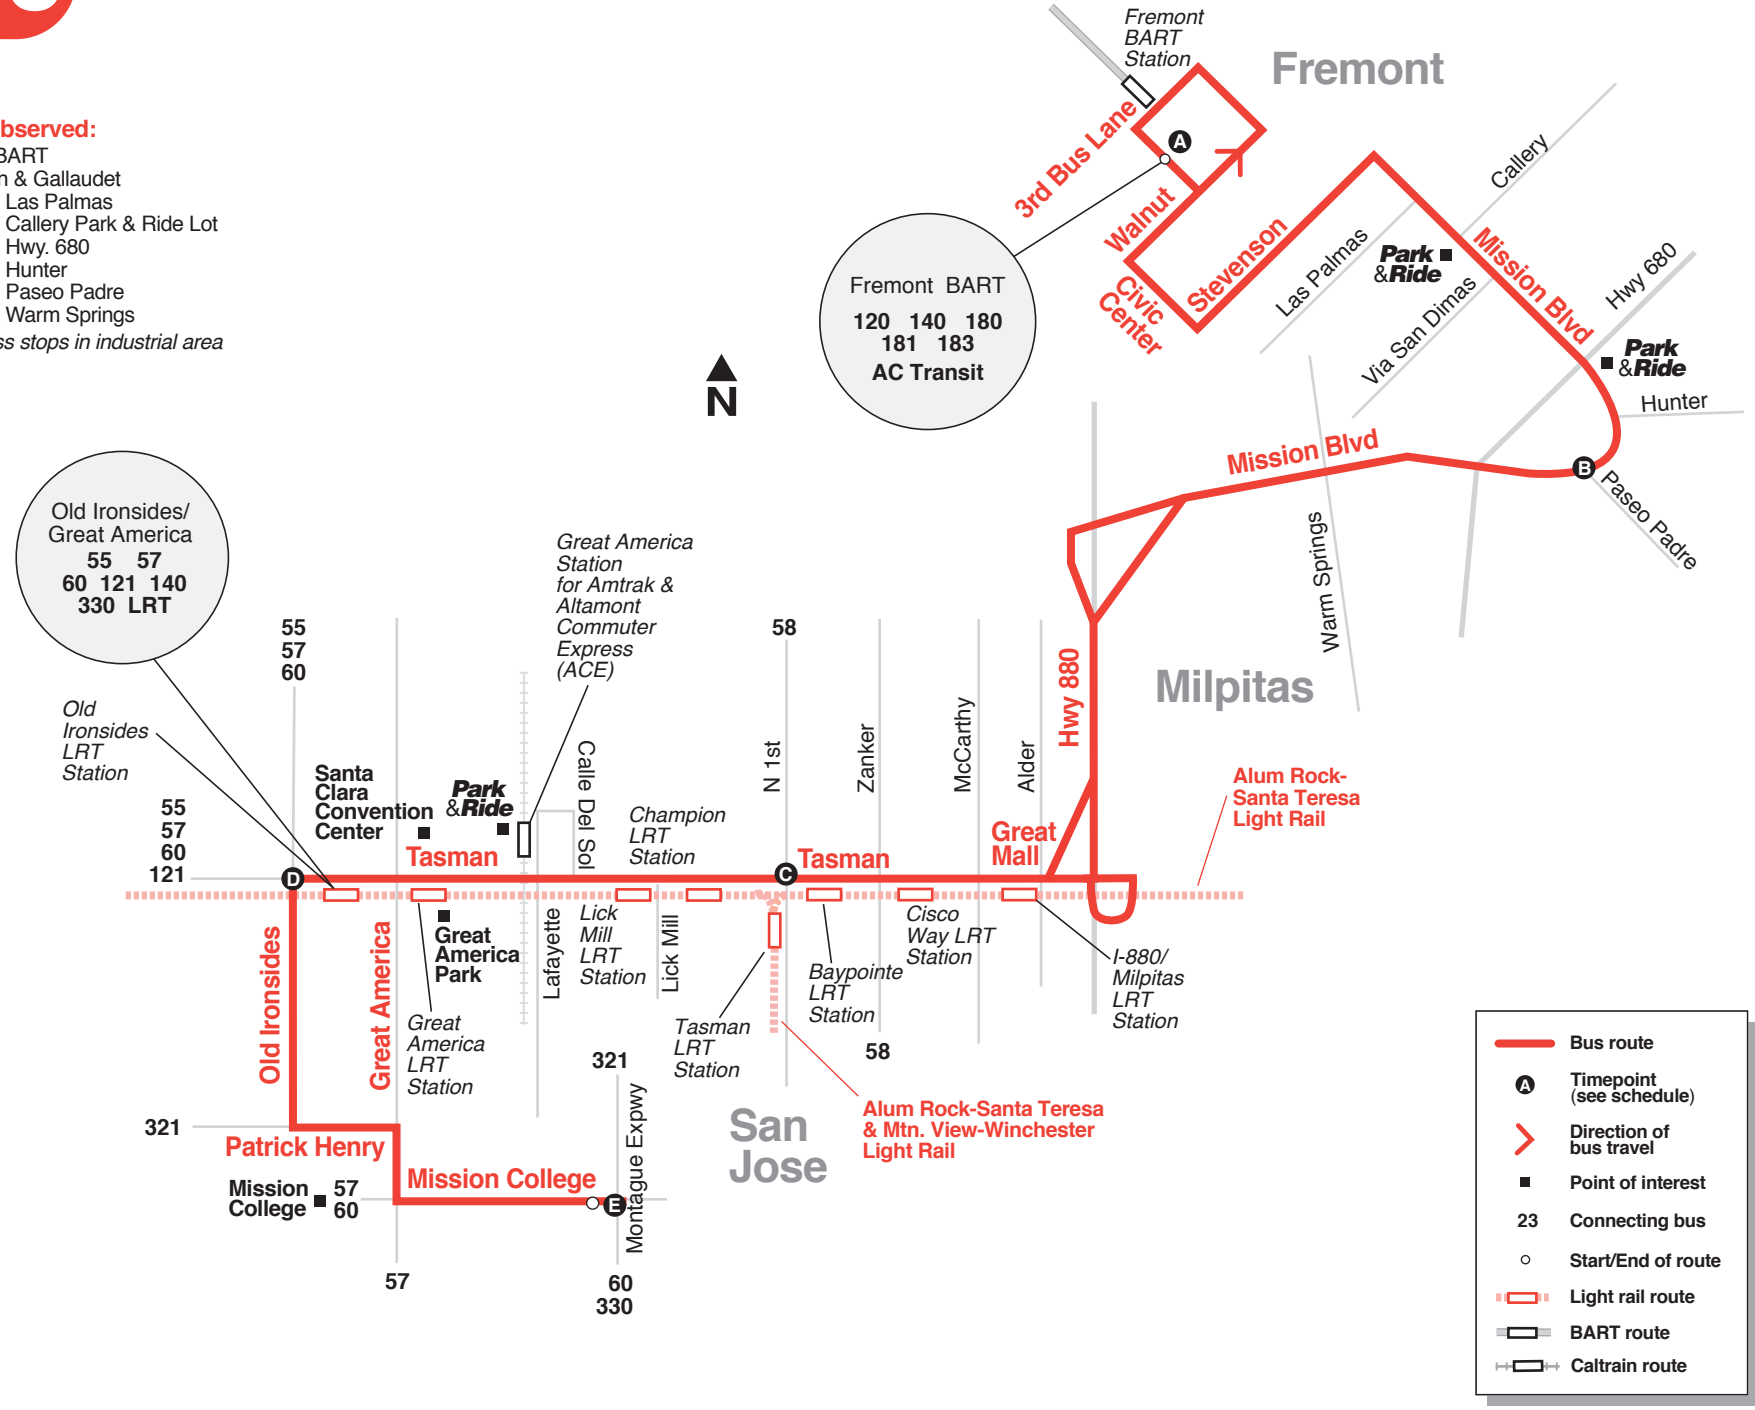

140

Stops Observed:

- A** Fremont BART
- Stevenson & Gallaudet
- Mission & Las Palmas
- Mission & Callery Park & Ride Lot
- Mission & Hwy. 680
- Mission & Hunter
- B** Mission & Paseo Padre
- Mission & Warm Springs
- All Express stops in industrial area*

	Bus route
	Timepoint (see schedule)
	Direction of bus travel
	Point of interest
	Connecting bus
	Start/End of route
	Light rail route
	BART route
	Caltrain route