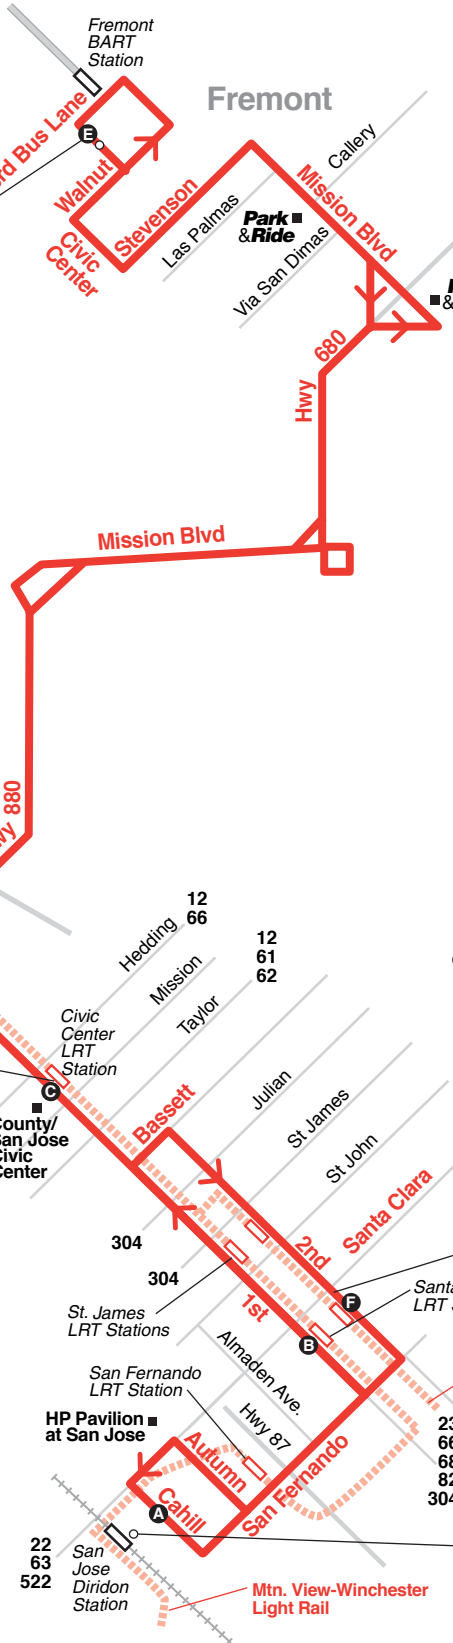

181

Fremont BART
120 140
180 181
AC Transit

Milpitas

San Jose Civic Center
*12 61 62 66
180 181 LRT
*Saturday/Sunday/
Holiday Only

— Bus route

A Timepoint (see schedule)

> Direction of bus travel

■ Point of interest

23 Connecting bus

○ Start/End of route

▭ Light rail route

▭ BART route

▭ Caltrain route

Northbound Stops Observed:

- A** San Jose Diridon Transit Center
- San Fernando & Almaden
- B** 1st & Santa Clara
- 1st & St. James
- C** 1st & Mission (Civic Center)
- Mission & Hwy 680
- Mission & Callery Park & Ride Lot
- Mission & Las Palmas
- Stevenson & Gallaudet
- E** Fremont BART Station

Southbound Stops Observed:

- E** Fremont BART Station
- Stevenson & Gallaudet
- Mission & Las Palmas
- Mission & Callery Park & Ride Lot
- Mission & Via San Dimas
- C** 1st & Mission (Civic Center)
- 2nd & St. John
- F** 2nd & Santa Clara
- San Fernando & Almaden
- A** San Jose Diridon Transit Center

Downtown San Jose
11 22 23 63
64 65 66 68 72
73 81 82 168
180 181 304 522
LRT Hwy 17 DASH
Monterey - San Jose Express (MST 55)

San Jose Diridon Transit Center
22 63 64 65
68 168 180 181
522 Hwy 17 ACE
Amtrak DASH
LRT Caltrain
Monterey - San Jose Express (MST 55)