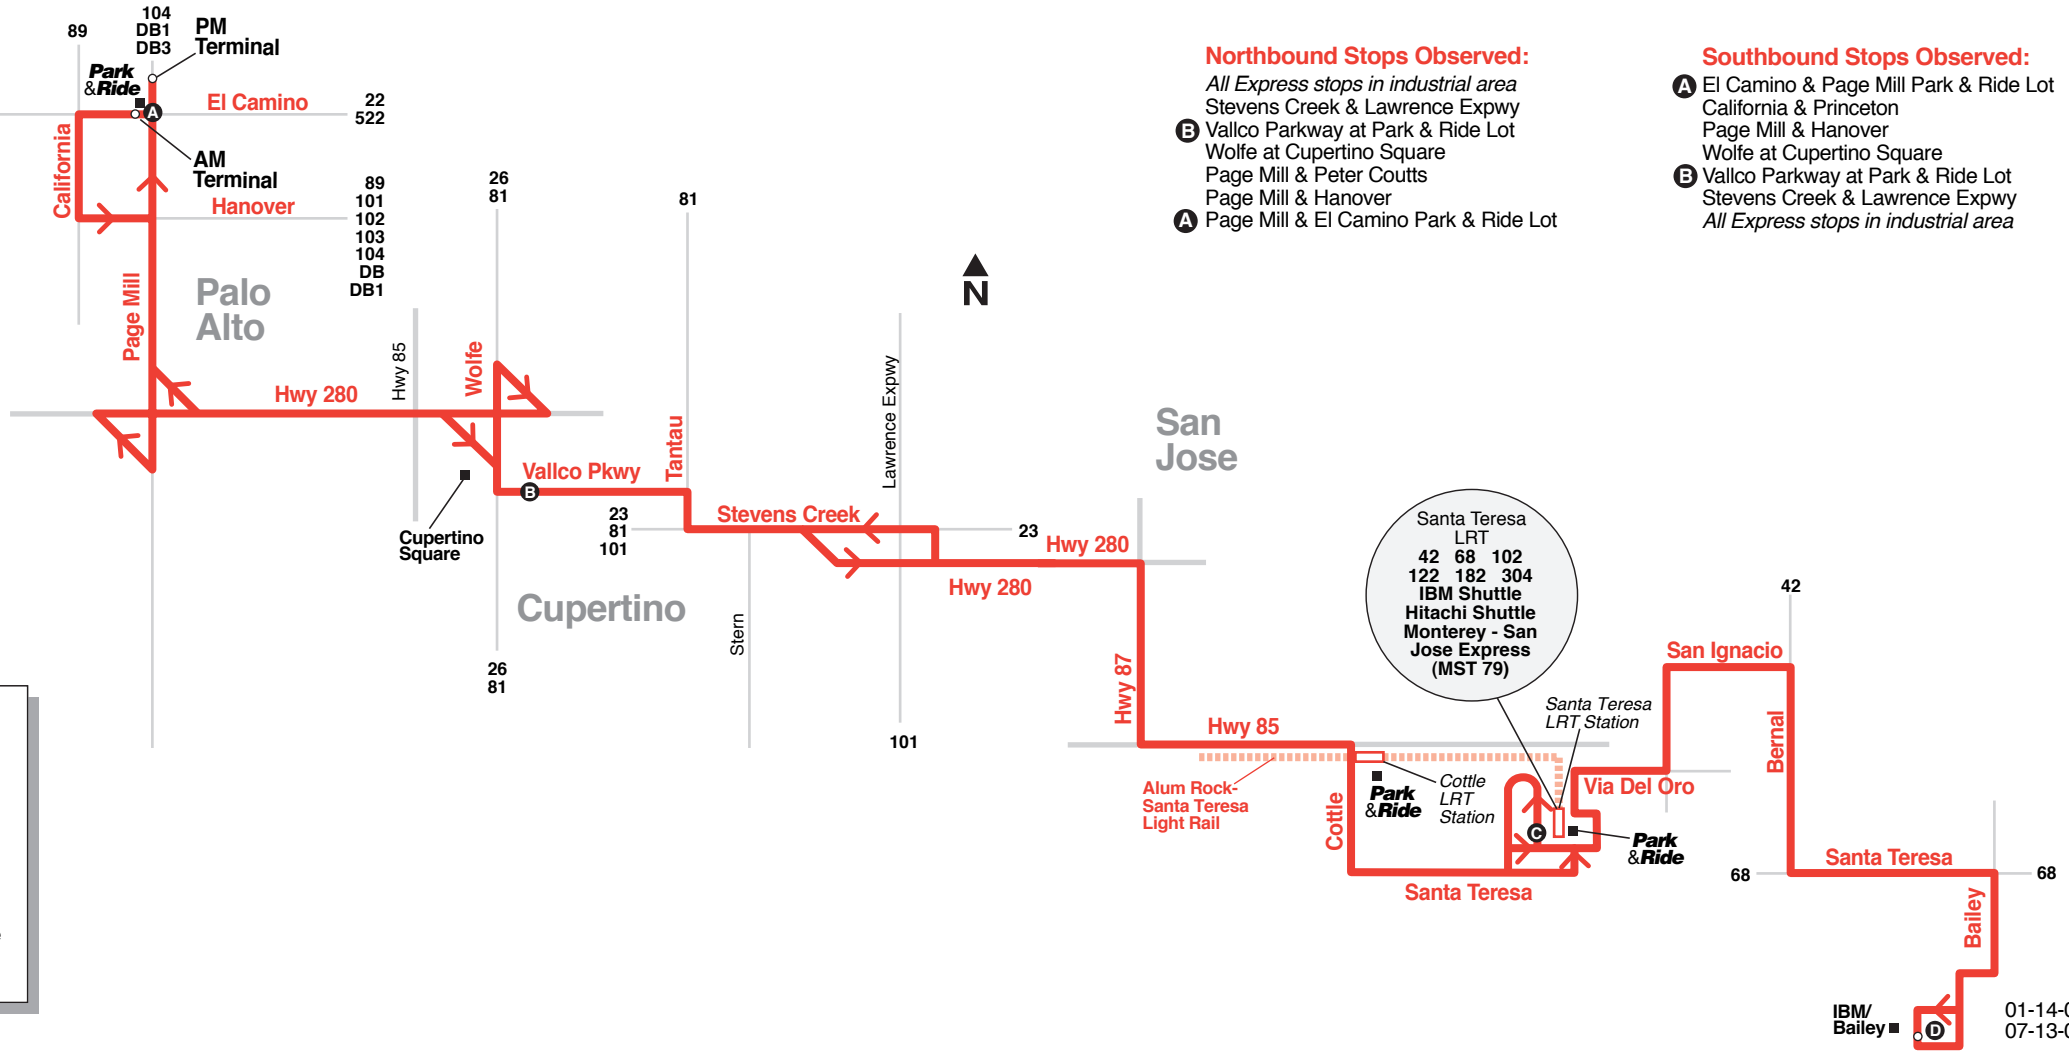

182

Northbound Stops Observed:

- All Express stops in industrial area
- B** Vallco Parkway at Park & Ride Lot
- Wolfe at Cupertino Square
- Page Mill & Peter Couatts
- Page Mill & Hanover
- A** Page Mill & El Camino Park & Ride Lot

Southbound Stops Observed:

- A** El Camino & Page Mill Park & Ride Lot
- California & Princeton
- Page Mill & Hanover
- Wolfe at Cupertino Square
- B** Vallco Parkway at Park & Ride Lot
- Stevens Creek & Lawrence Expwy
- All Express stops in industrial area

- Bus route
- A** Timepoint (see schedule)
- > Direction of bus travel
- Point of interest
- 23 Connecting bus
- Start/End of route
- Light rail route

Santa Teresa LRT
 42 68 102
 122 182 304
 IBM Shuttle
 Hitachi Shuttle
 Monterey - San Jose Express (MST 79)