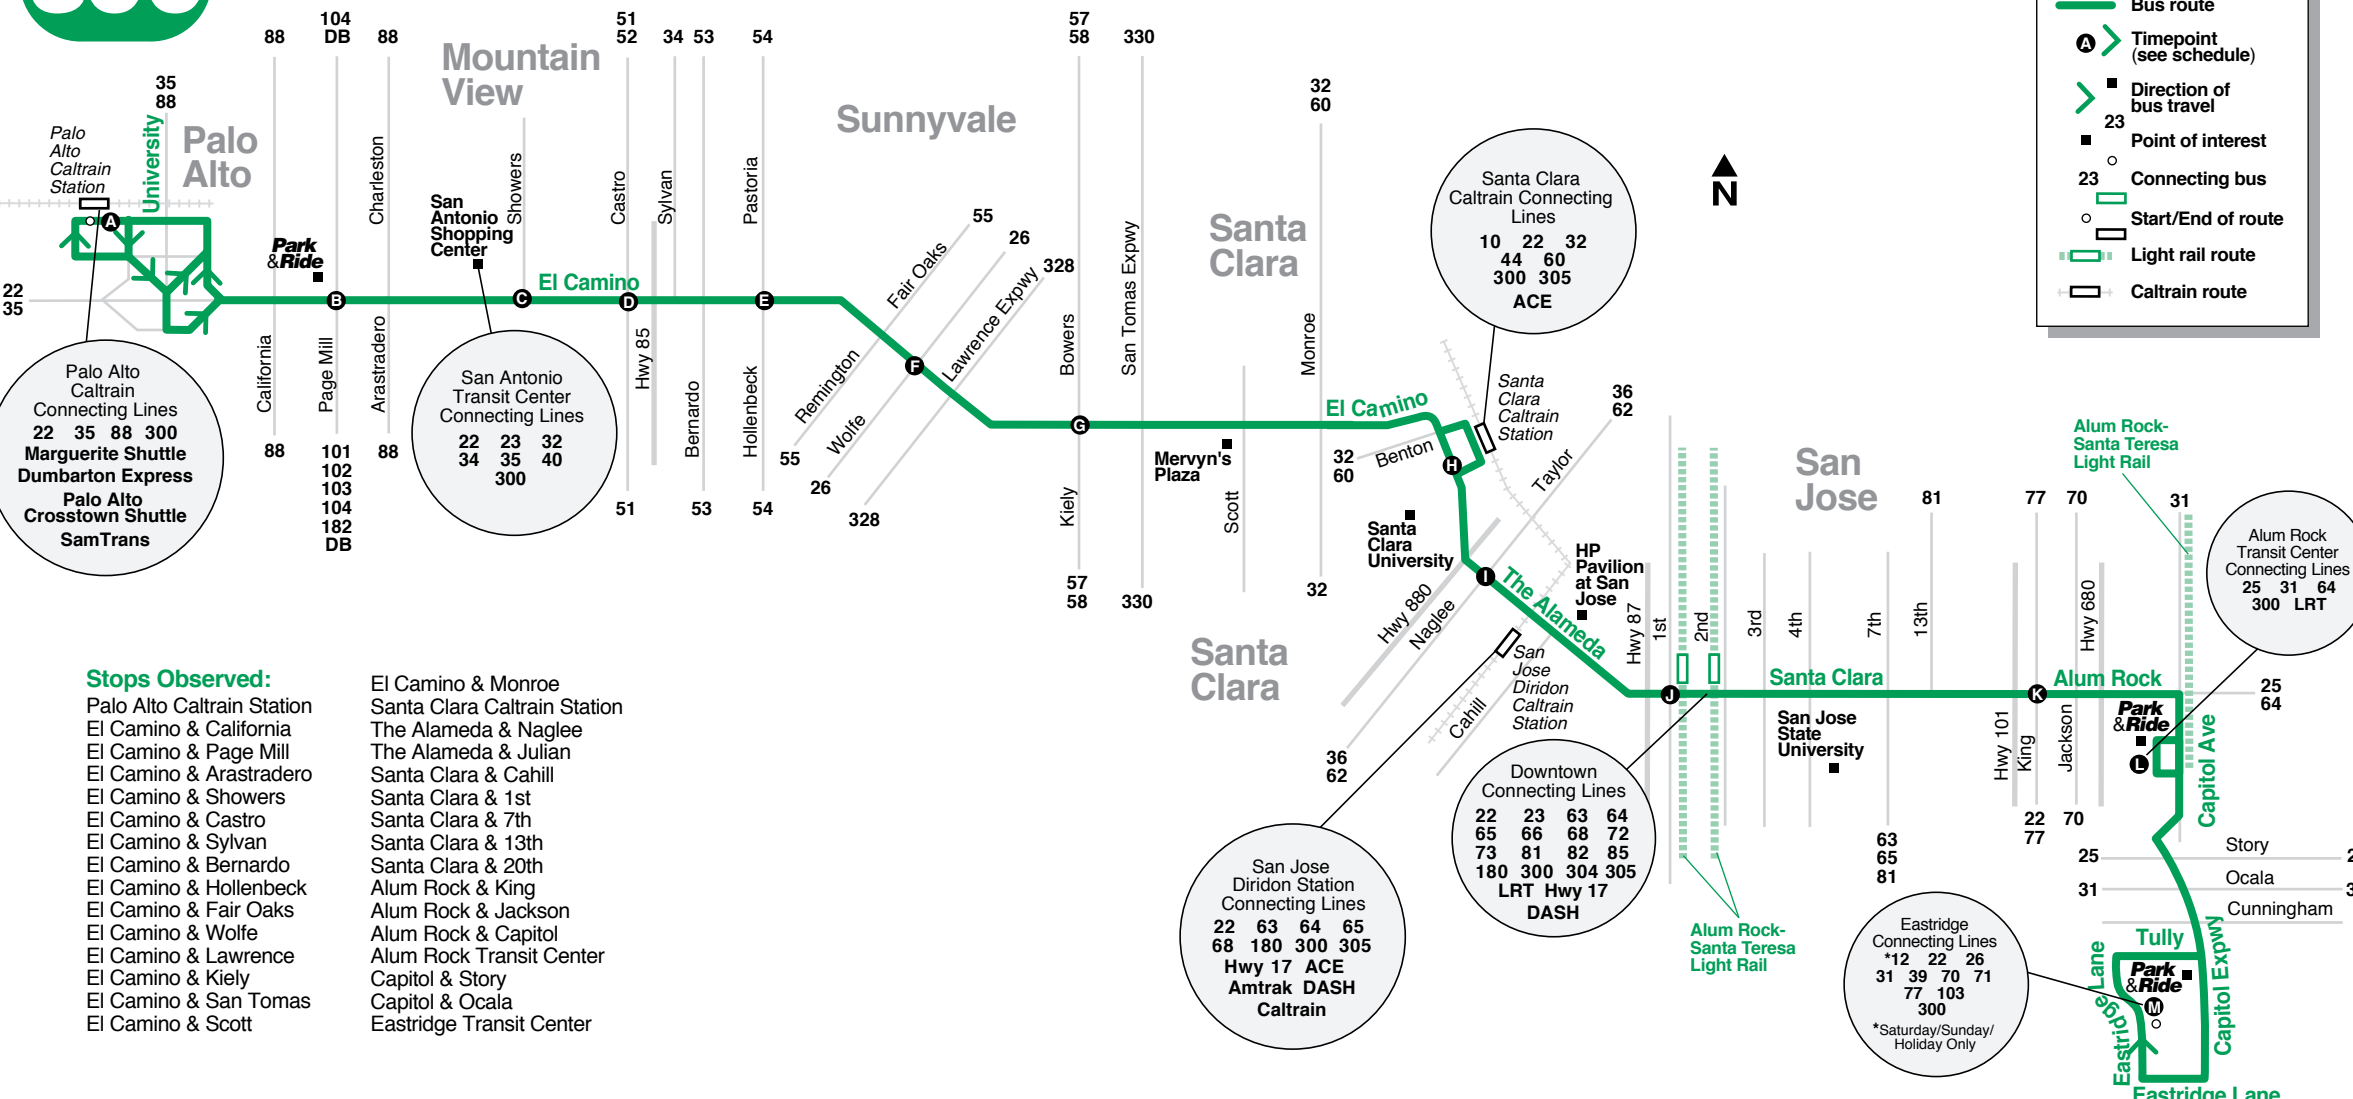

300

A Bus route

A Timepoint (see schedule)

> Direction of bus travel

■ Point of interest

23 Connecting bus

○ Start/End of route

□ Light rail route

□ Caltrain route

Palo Alto Caltrain Connecting Lines
22 35 88 300
Marguerite Shuttle
Dumbarton Express
Palo Alto Crosstown Shuttle
SamTrans

San Antonio Transit Center Connecting Lines
22 23 32
34 35 40
300

Santa Clara Caltrain Connecting Lines
10 22 32
44 60
300 305
ACE

San Jose Diridon Station Connecting Lines
22 63 64 65
68 180 300 305
Hwy 17 ACE
Amtrak DASH
Caltrain

Downtown Connecting Lines
22 23 63 64
65 66 68 72
73 81 82 85
180 300 304 305
LRT Hwy 17
DASH

Eastridge Connecting Lines
*12 22 26
31 39 70 71
77 103
300
*Saturday/Sunday/
Holiday Only

Alum Rock Transit Center Connecting Lines
25 31 64
300 LRT

1. **Stops Observed:**
2. Palo Alto Caltrain Station
   - El Camino & California
   - El Camino & Page Mill
   - El Camino & Arastradero
   - El Camino & Showers
   - El Camino & Castro
   - El Camino & Sylvan
   - El Camino & Bernardo
   - El Camino & Hollenbeck
   - El Camino & Fair Oaks
   - El Camino & Wolfe
   - El Camino & Lawrence
   - El Camino & Kiely
   - El Camino & San Tomas
   - El Camino & Scott

- El Camino & Monroe
- Santa Clara Caltrain Station
- The Alameda & Naglee
- The Alameda & Julian
- Santa Clara & Cahill
- Santa Clara & 1st
- Santa Clara & 7th
- Santa Clara & 13th
- Santa Clara & 20th
- Alum Rock & King
- Alum Rock & Jackson
- Alum Rock & Capitol
- Alum Rock Transit Center
- Capitol & Story
- Capitol & Ocala
- Eastridge Transit Center

*Saturday/Sunday/
Holiday Only