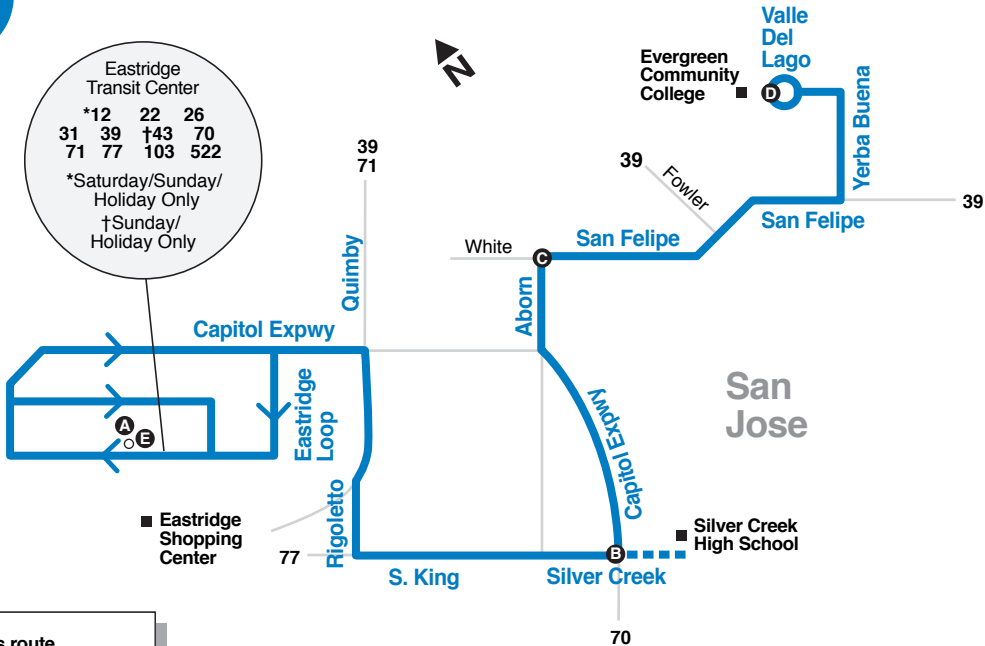

31

Eastridge Transit Center

	*12	22	26
31	39	†43	70
71	77	103	522

*Saturday/Sunday/
Holiday Only
†Sunday/
Holiday Only

Park & Ride

- Bus route
- Scheduled trips only
- Timepoint (see schedule)
- Direction of bus travel
- Point of interest
- 23 Connecting bus
- Start/End of route