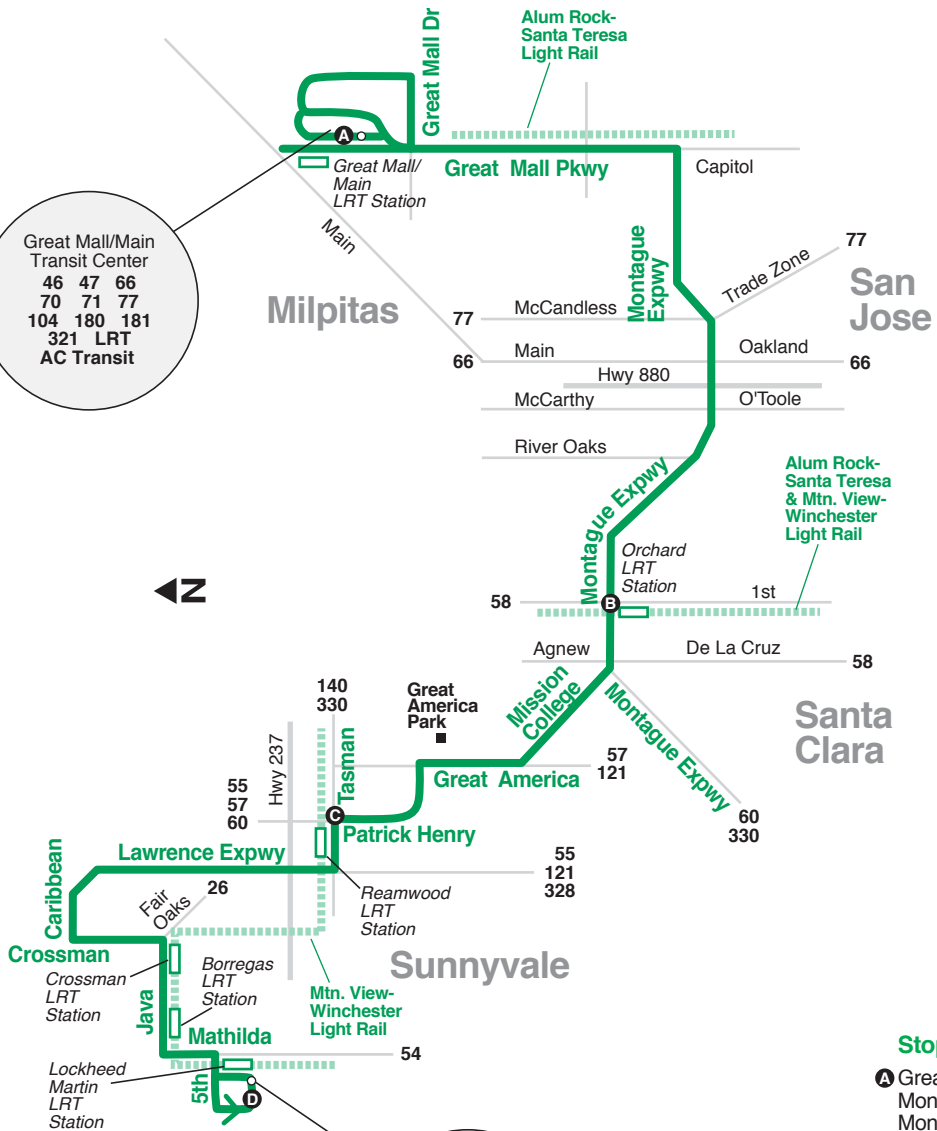

321

Great Mall/Main Transit Center
 46 47 66
 70 71 77
 104 180 181
 321 LRT
 AC Transit

Lockheed Martin Transit Center
 26 54 120
 121 122 321
 328 LRT

- Bus route
- A Timepoint (see schedule)
- Direction of bus travel
- Point of interest
- 23** Connecting bus
- Start/End of route
- ▭ Light rail route

- Stops Observed:**
- A** Great Mall Transit Center
 Montague & Great Mall Pkwy
 Montague & Trade Zone
 Montague & Main
 Montague & McCarthy
 Montague & Trimble
 Montague & River Oaks
 Montague & Zanker
 - B** Montague & 1st
 Montague & De La Cruz
All Limited stops in industrial area