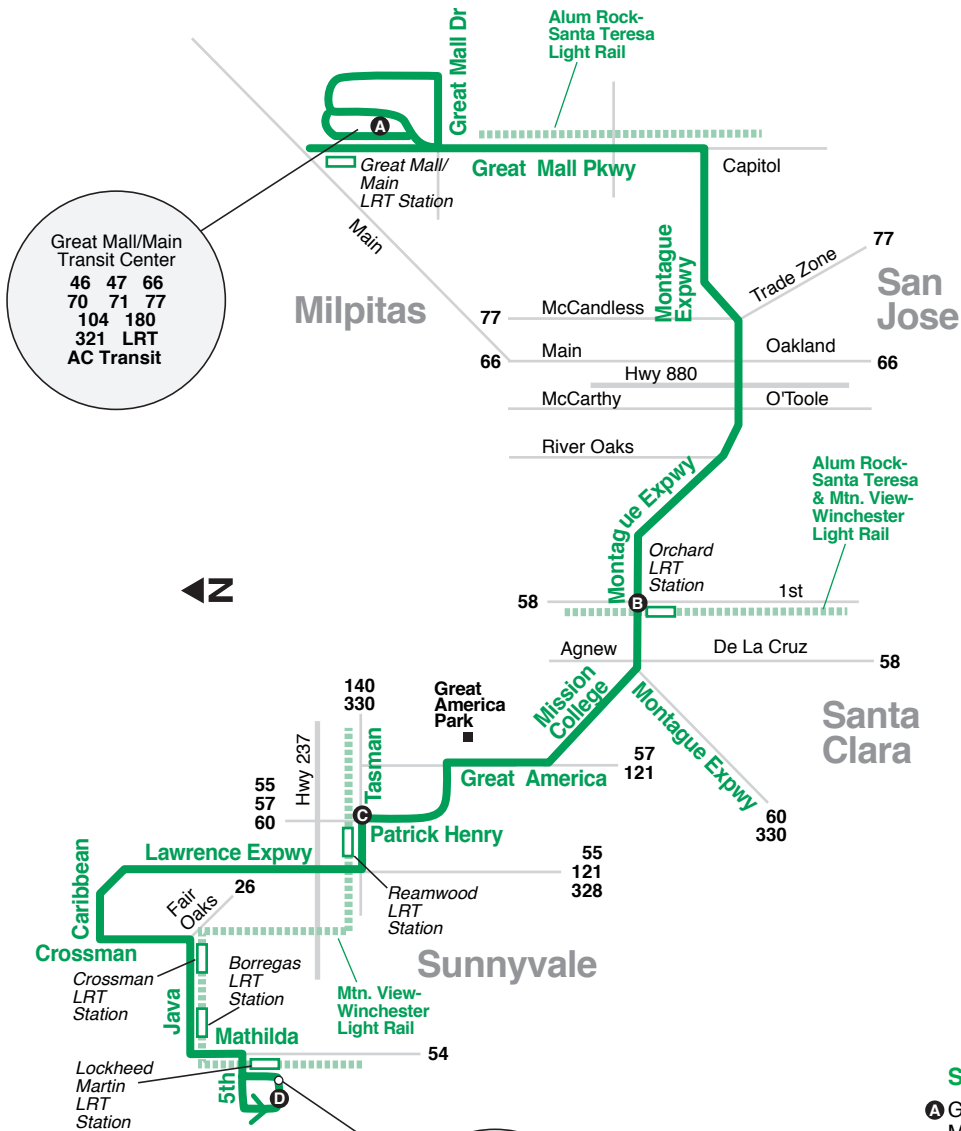

321

- Bus route
- Ⓐ Timepoint (see schedule)
- Direction of bus travel
- Point of interest
- 23 Connecting bus
- Start/End of route
- - - Light rail route

- Stops Observed:**
- Ⓐ** Great Mall Transit Center
 Montague & Great Mall Pkwy
 Montague & Trade Zone
 Montague & Main
 Montague & McCarthy
 Montague & Trimble
 Montague & River Oaks
 Montague & Zanker
 - Ⓑ** Montague & 1st
 Montague & De La Cruz
All Limited stops in industrial area