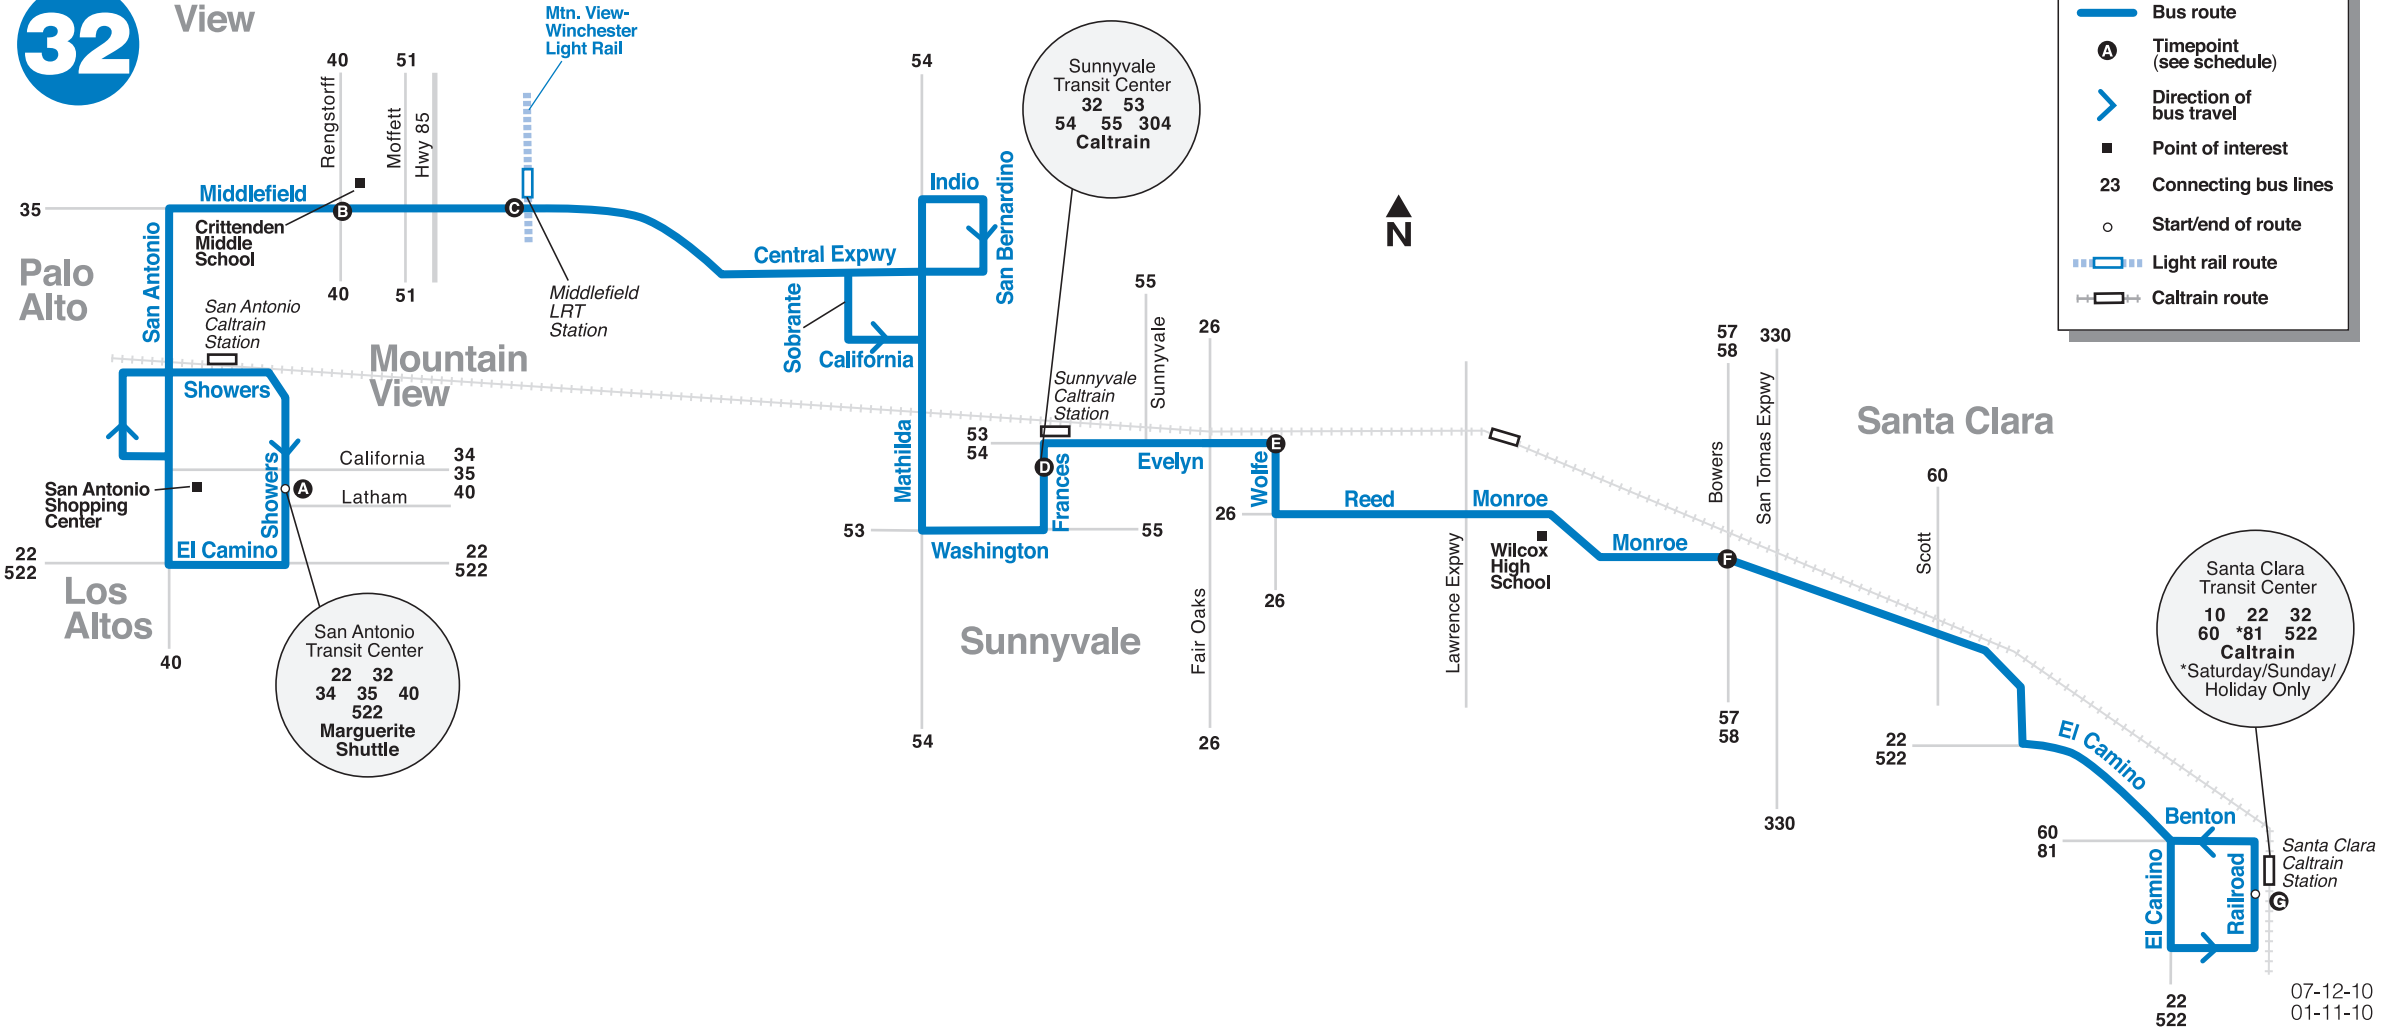

32

Mountain View

- Bus route
- A** Timepoint (see schedule)
- > Direction of bus travel
- Point of interest
- 23 Connecting bus lines
- Start/end of route
- - - Light rail route
- Caltrain route

San Antonio Transit Center
 22 32
 34 35 40
 522
 Marguerite Shuttle

Sunnyvale Transit Center
 32 53
 54 55 304
 Caltrain

Santa Clara Transit Center
 10 22 32
 60 *81 522
 Caltrain
 *Saturday/Sunday/
 Holiday Only

07-12-10
 01-11-10