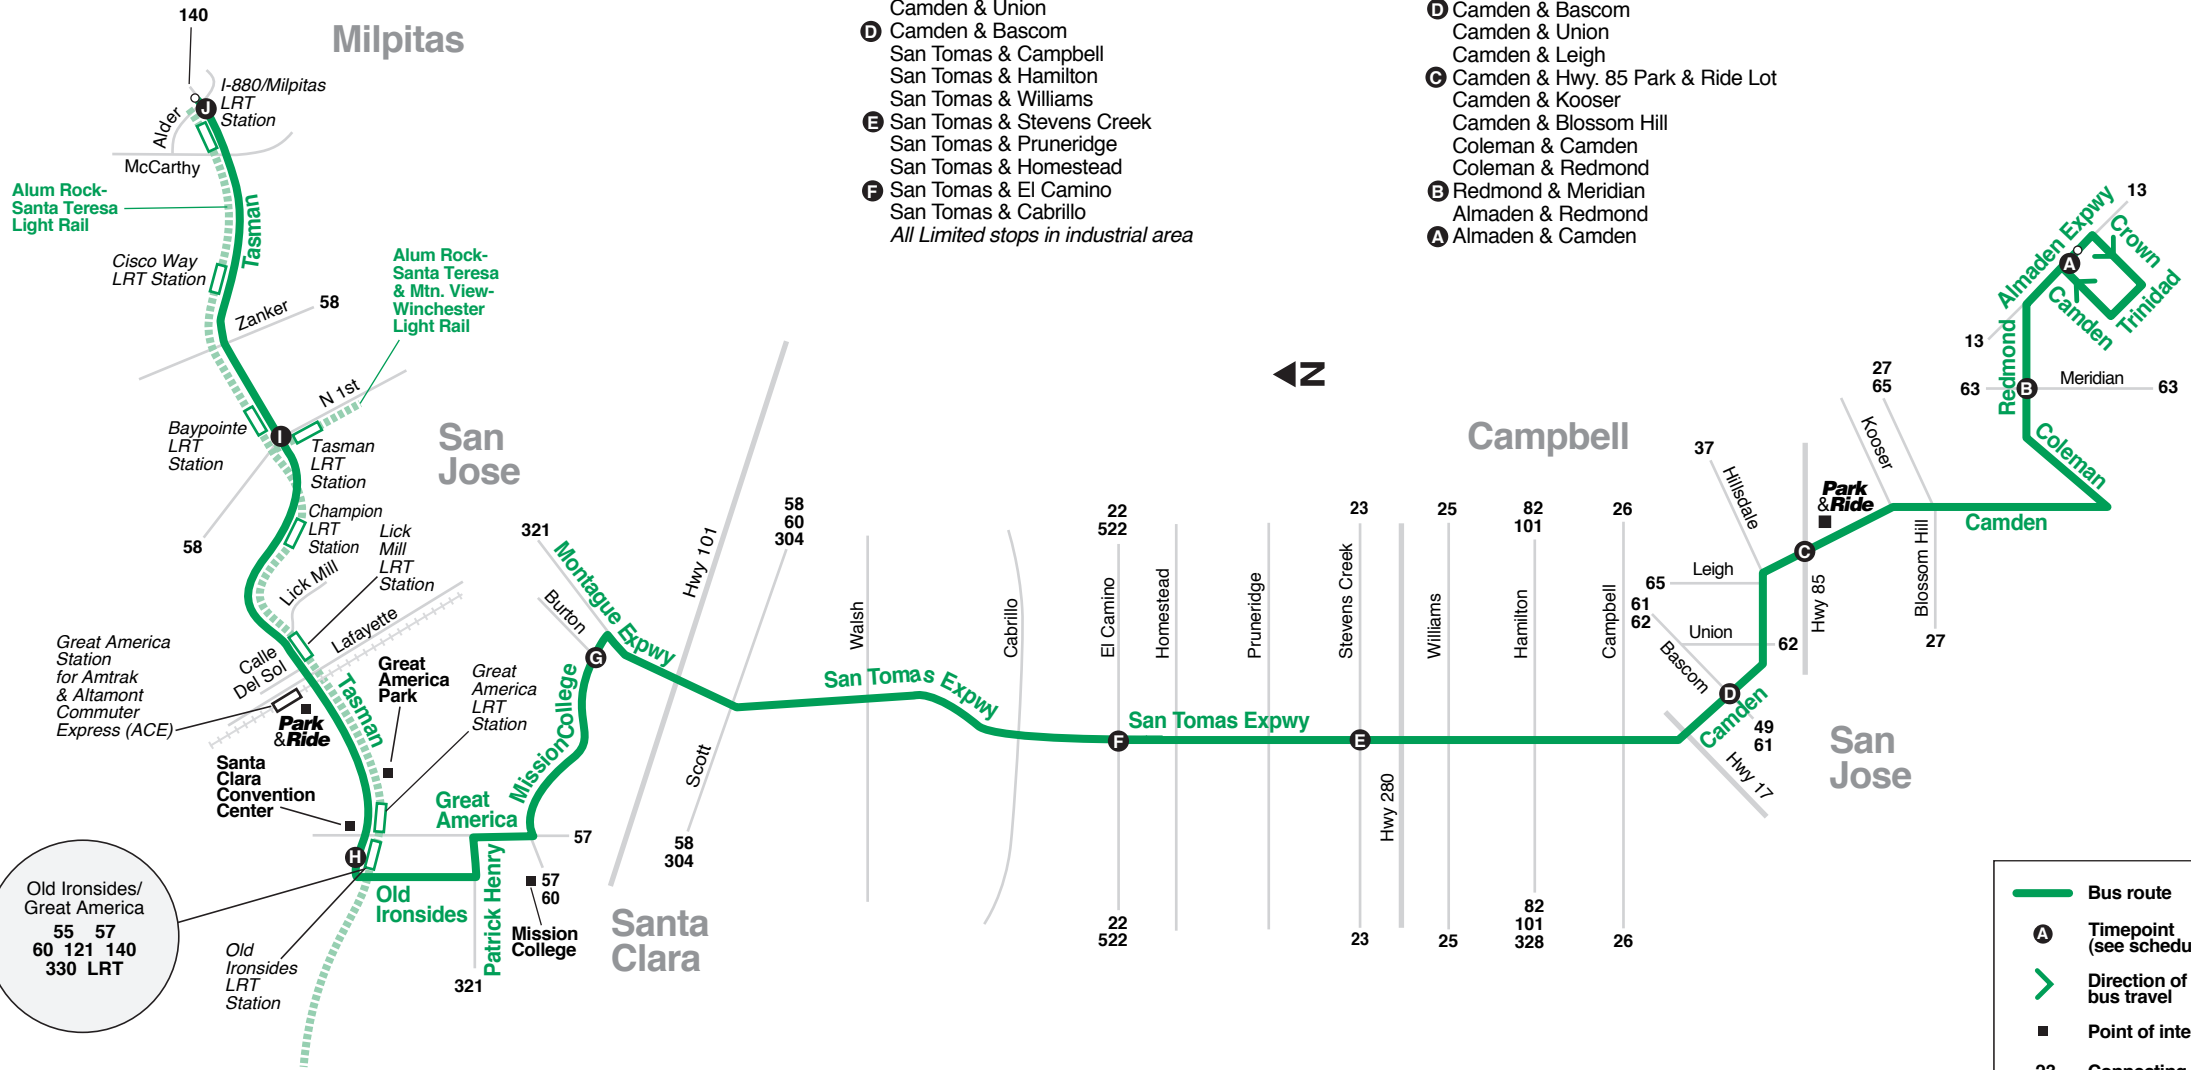

330

Northbound Stops Observed:

- A** Almaden & Camden
Redmond & Almaden
 - B** Redmond & Meridian
Coleman & Redmond
Coleman & Camden
Camden & Blossom Hill
Camden & Kooser
 - C** Camden & Hwy. 85 Park & Ride Lot
Camden & Donna
Camden & Union
 - D** Camden & Bascom
San Tomas & Campbell
San Tomas & Hamilton
San Tomas & Williams
 - E** San Tomas & Stevens Creek
San Tomas & Pruneridge
San Tomas & Homestead
 - F** San Tomas & El Camino
San Tomas & Cabrillo
- All Limited stops in industrial area*

Southbound Stops Observed:

- All Limited stops in industrial area*
- F** San Tomas & Cabrillo
San Tomas & Homestead
San Tomas & Pruneridge
 - E** San Tomas & Stevens Creek
San Tomas & Williams
San Tomas & Hamilton
San Tomas & Campbell
 - D** Camden & Bascom
Camden & Union
Camden & Leigh
 - C** Camden & Hwy. 85 Park & Ride Lot
Camden & Kooser
Camden & Blossom Hill
Coleman & Camden
Coleman & Redmond
 - B** Redmond & Meridian
Almaden & Redmond
 - A** Almaden & Camden

	Bus route
	Timepoint (see schedule)
	Direction of bus travel
	Point of interest
	Connecting bus lines
	Start/end of route
	Light rail route
	ACE/Amtrak route