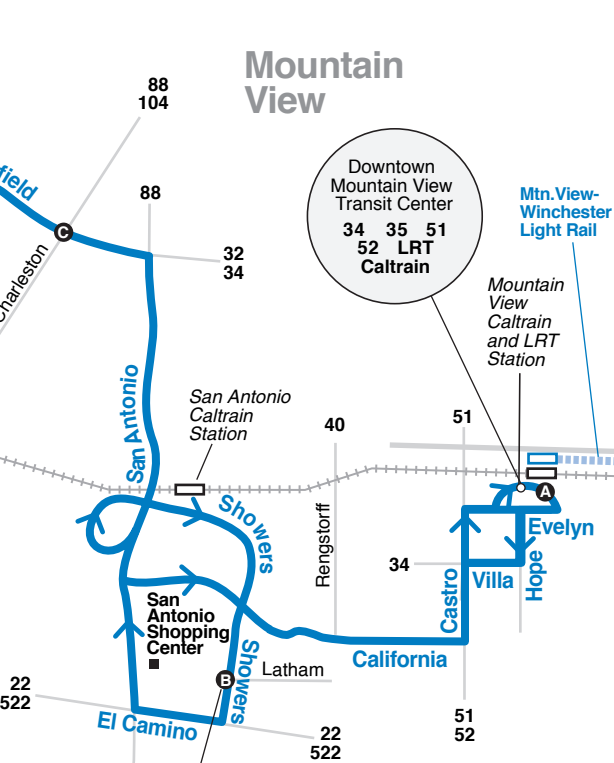

Palo Alto Transit Center
 22 35 522
 Marguerite Shuttle
 Dumbarton Express
 Palo Alto Crosstown Shuttle
 SamTrans
 Caltrain

Palo Alto Caltrain Station

Mountain View

Downtown Mountain View Transit Center
 34 35 51
 52 LRT
 Caltrain

Mtn. View-Winchester Light Rail

Mountain View Caltrain and LRT Station

San Antonio Transit Center
 22 32 34
 35 40 88
 522
 Marguerite Shuttle

- Bus route
- Timepoint (see schedule)
- Direction of bus travel
- Point of interest
- 23** Connecting bus
- Start/End of route
- Light rail route
- Caltrain route