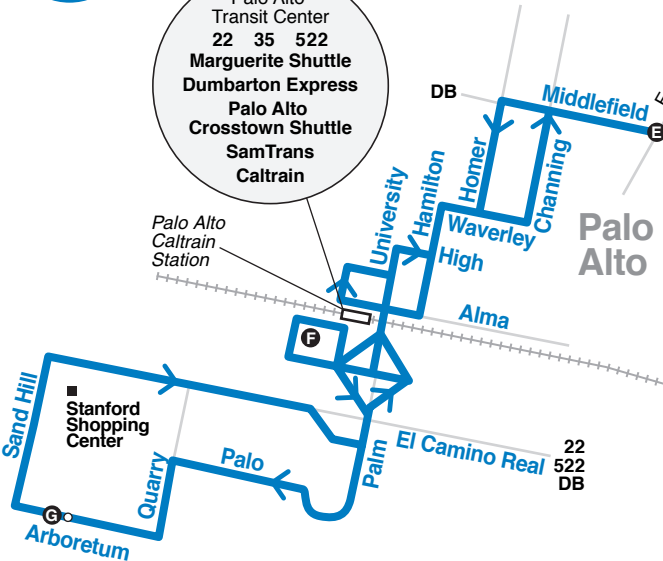

Palo Alto Transit Center
 22 35 522
 Marguerite Shuttle
 Dumbarton Express
 Palo Alto Crosstown Shuttle
 SamTrans
 Caltrain

Palo Alto Caltrain Station

Mountain View

Downtown Mountain View Transit Center
 34 35 51
 52 LRT
 Caltrain

Mtn. View-Winchester Light Rail

Mountain View Caltrain and LRT Station

San Antonio Transit Center
 22 32 34
 35 40 88
 522
 Marguerite Shuttle

- Bus route
- Timepoint (see schedule)
- Direction of bus travel
- Point of interest
- 23** Connecting bus
- Start/End of route
- Light rail route
- Caltrain route