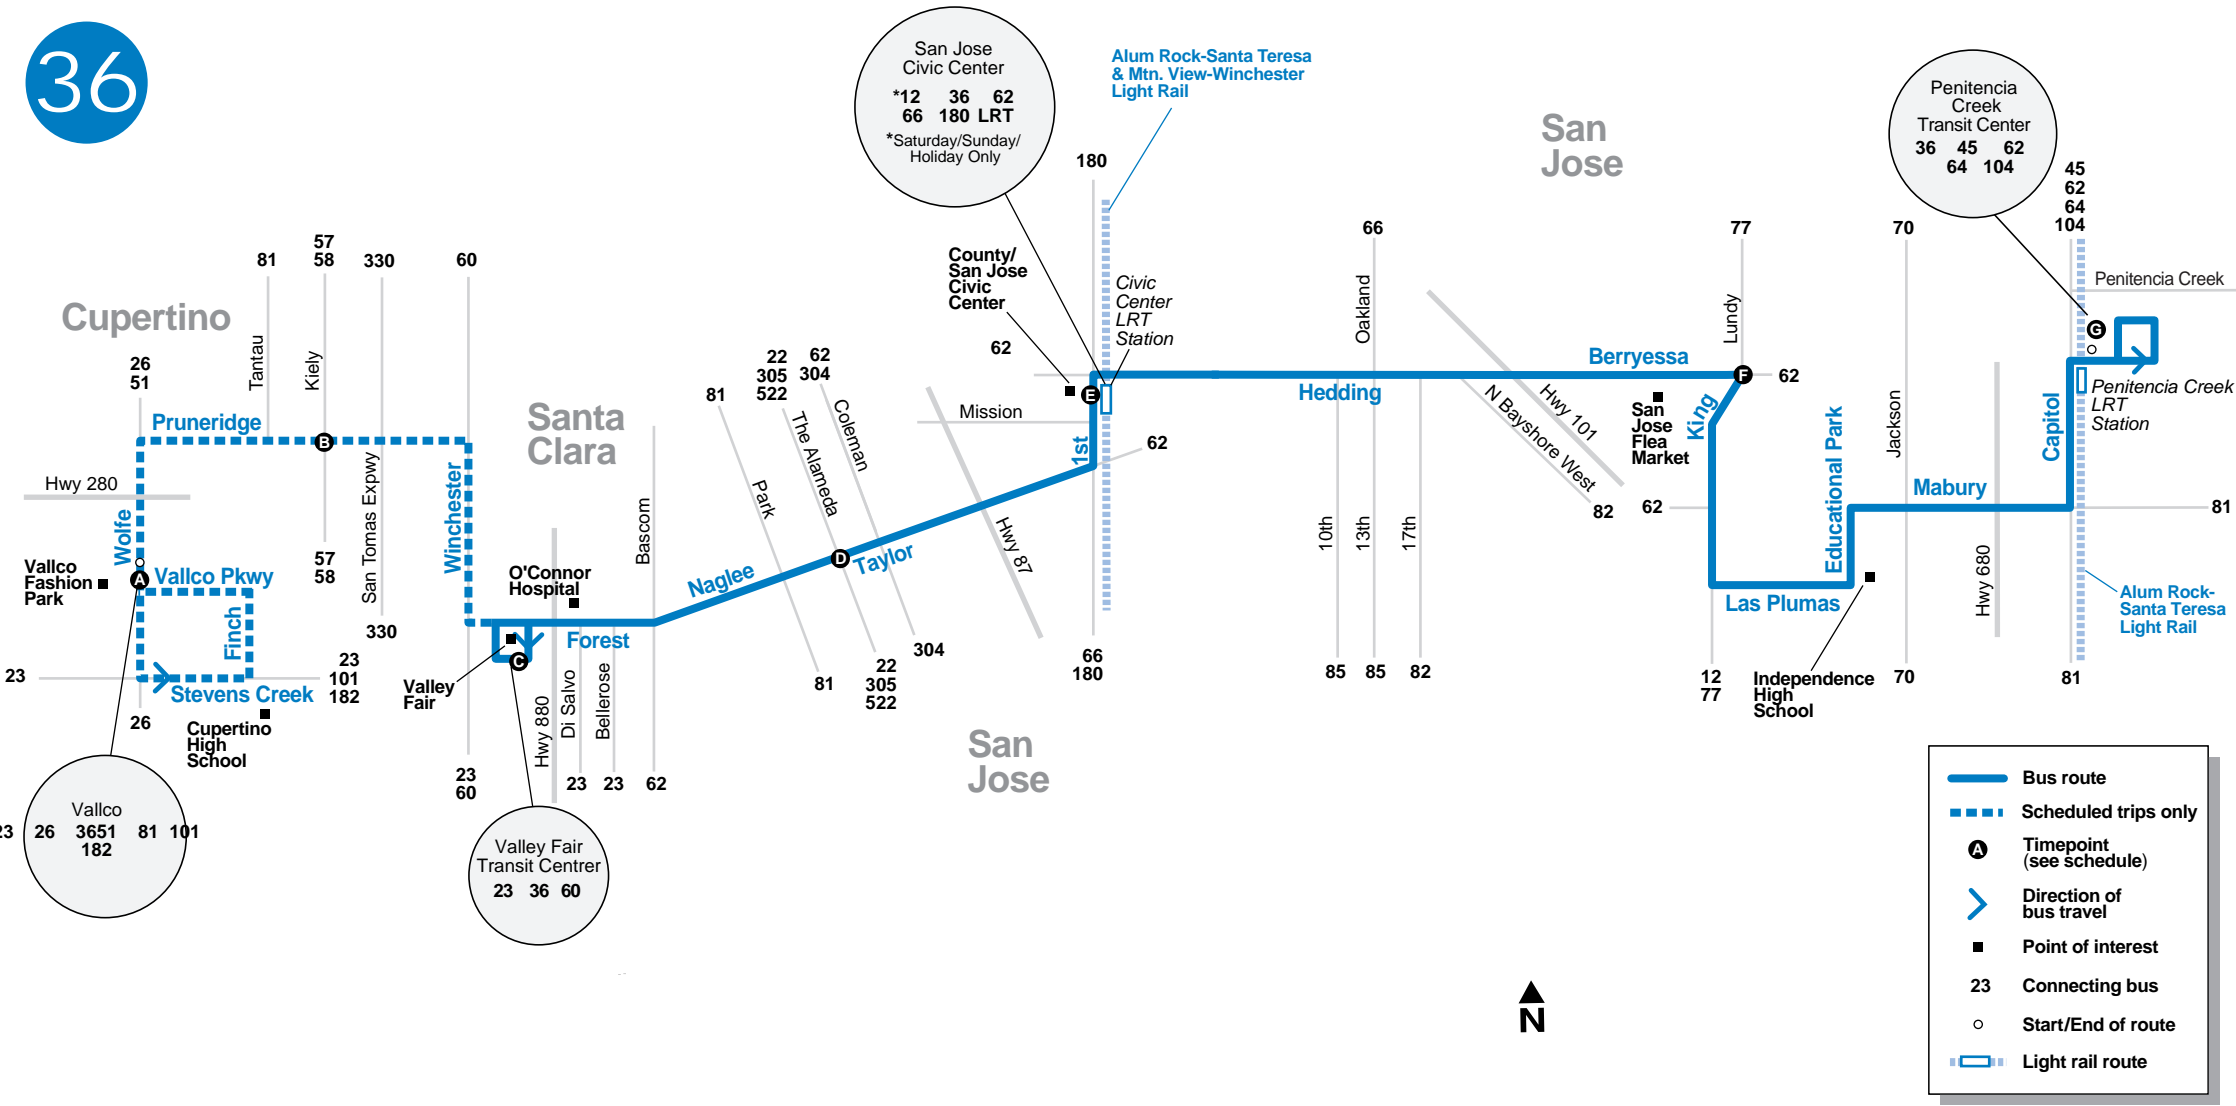

# 36

San Jose Civic Center  
 \*12 36 62  
 66 180 LRT  
 \*Saturday/Sunday/Holiday Only

Penitencia Creek Transit Center  
 36 45 62  
 64 104

Valley Fair Transit Centre  
 23 36 60

Vallco  
 26 3651 81 101  
 23 182

- Bus route
- - - Scheduled trips only
- A** Timepoint (see schedule)
- > Direction of bus travel
- Point of interest
- 23 Connecting bus
- Start/End of route
- ▭ Light rail route