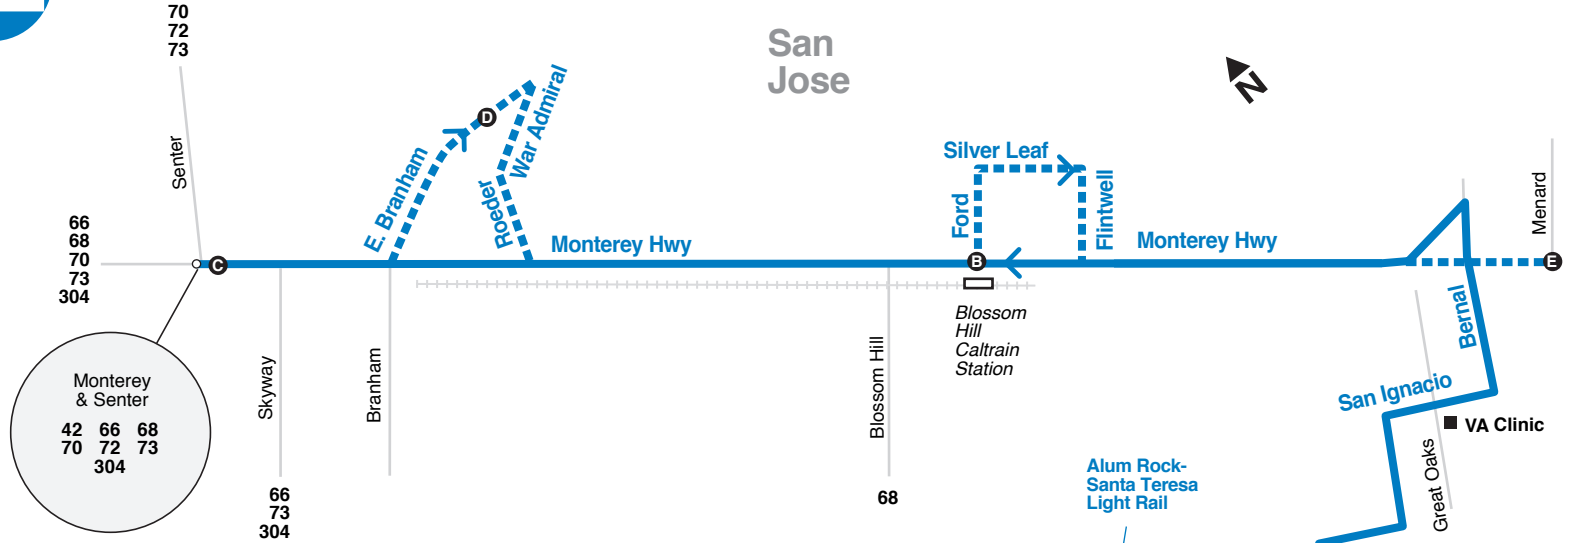

42

Monterey & Senter

42	66	68
70	72	73
304		

Santa Teresa LRT

42	68	102
122	182	304
IBM Shuttle		
Hitachi Shuttle		
Monterey-San Jose Express (MST 79)		

- Bus route
- Ⓐ Timepoint (see schedule)
- Direction of bus travel
- Point of interest
- 23** Connecting bus
- Start/End of route
- ▭ Light rail route
- - - Southbound trips only