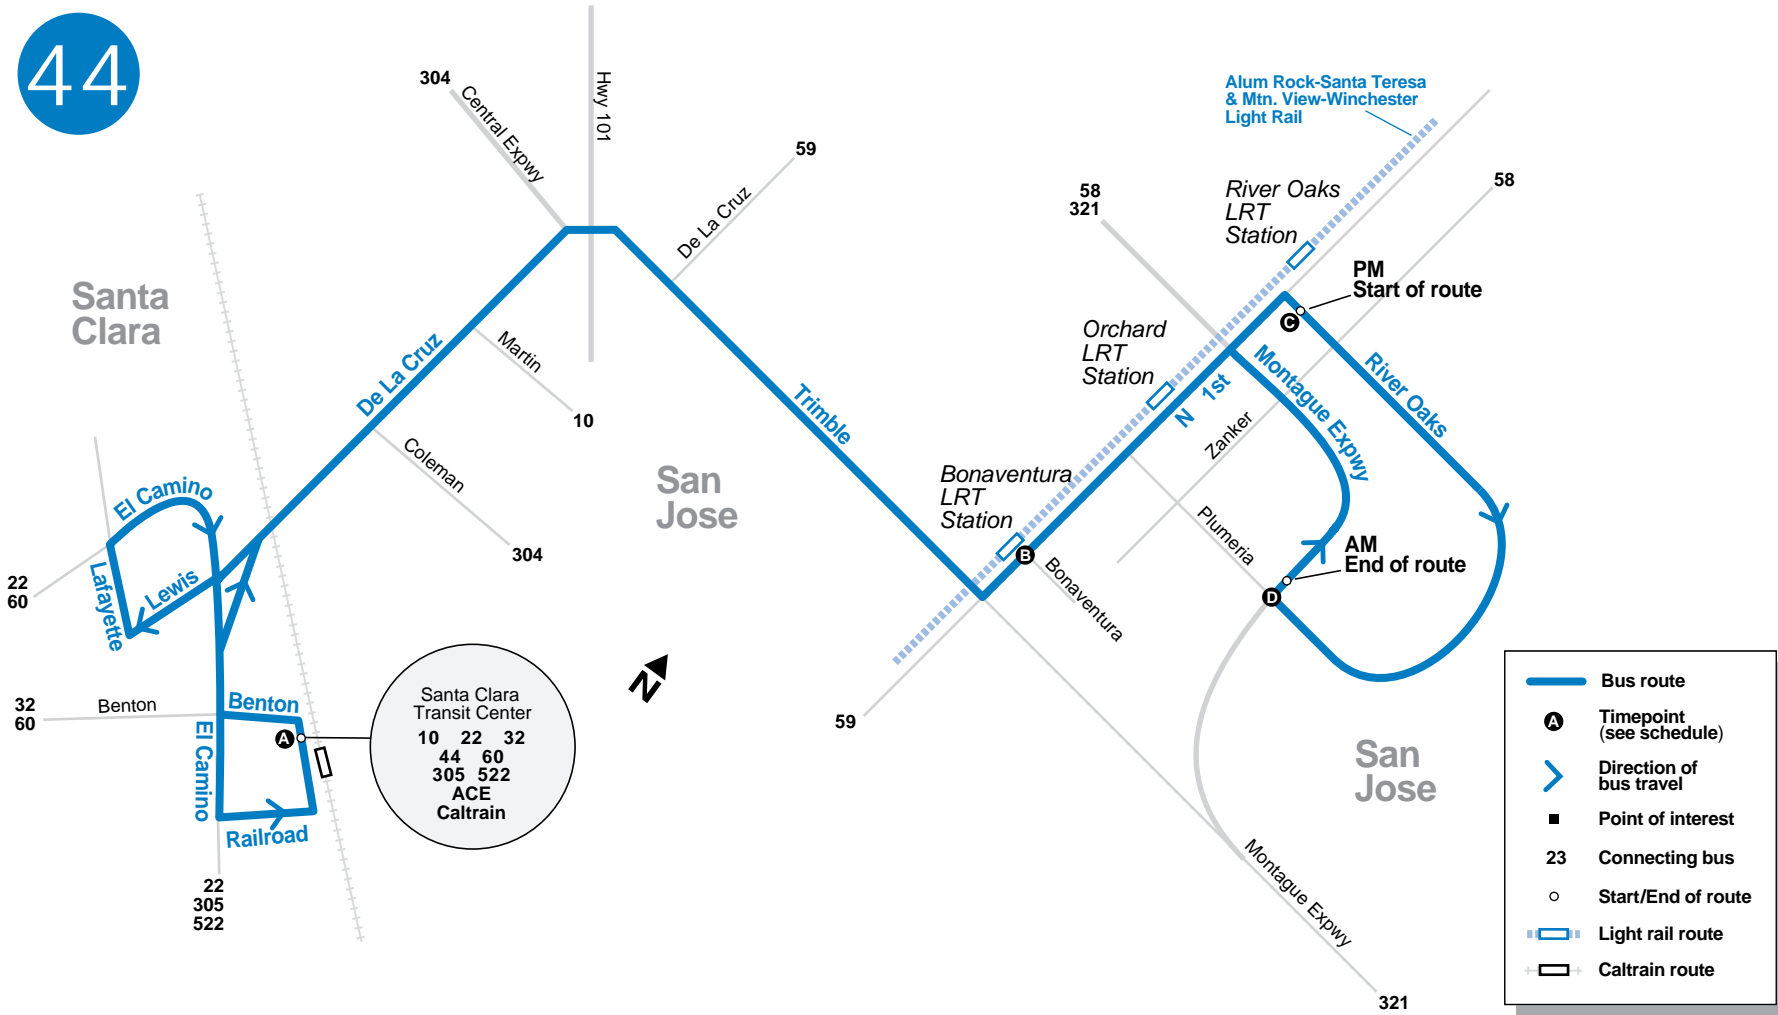

44

Santa Clara
Transit Center

10	22	32
44	60	
305	522	
ACE		
Caltrain		

- Bus route
- A** Timepoint (see schedule)
- > Direction of bus travel
- Point of interest
- 23 Connecting bus
- Start/End of route
- - - Light rail route
- + + + Caltrain route