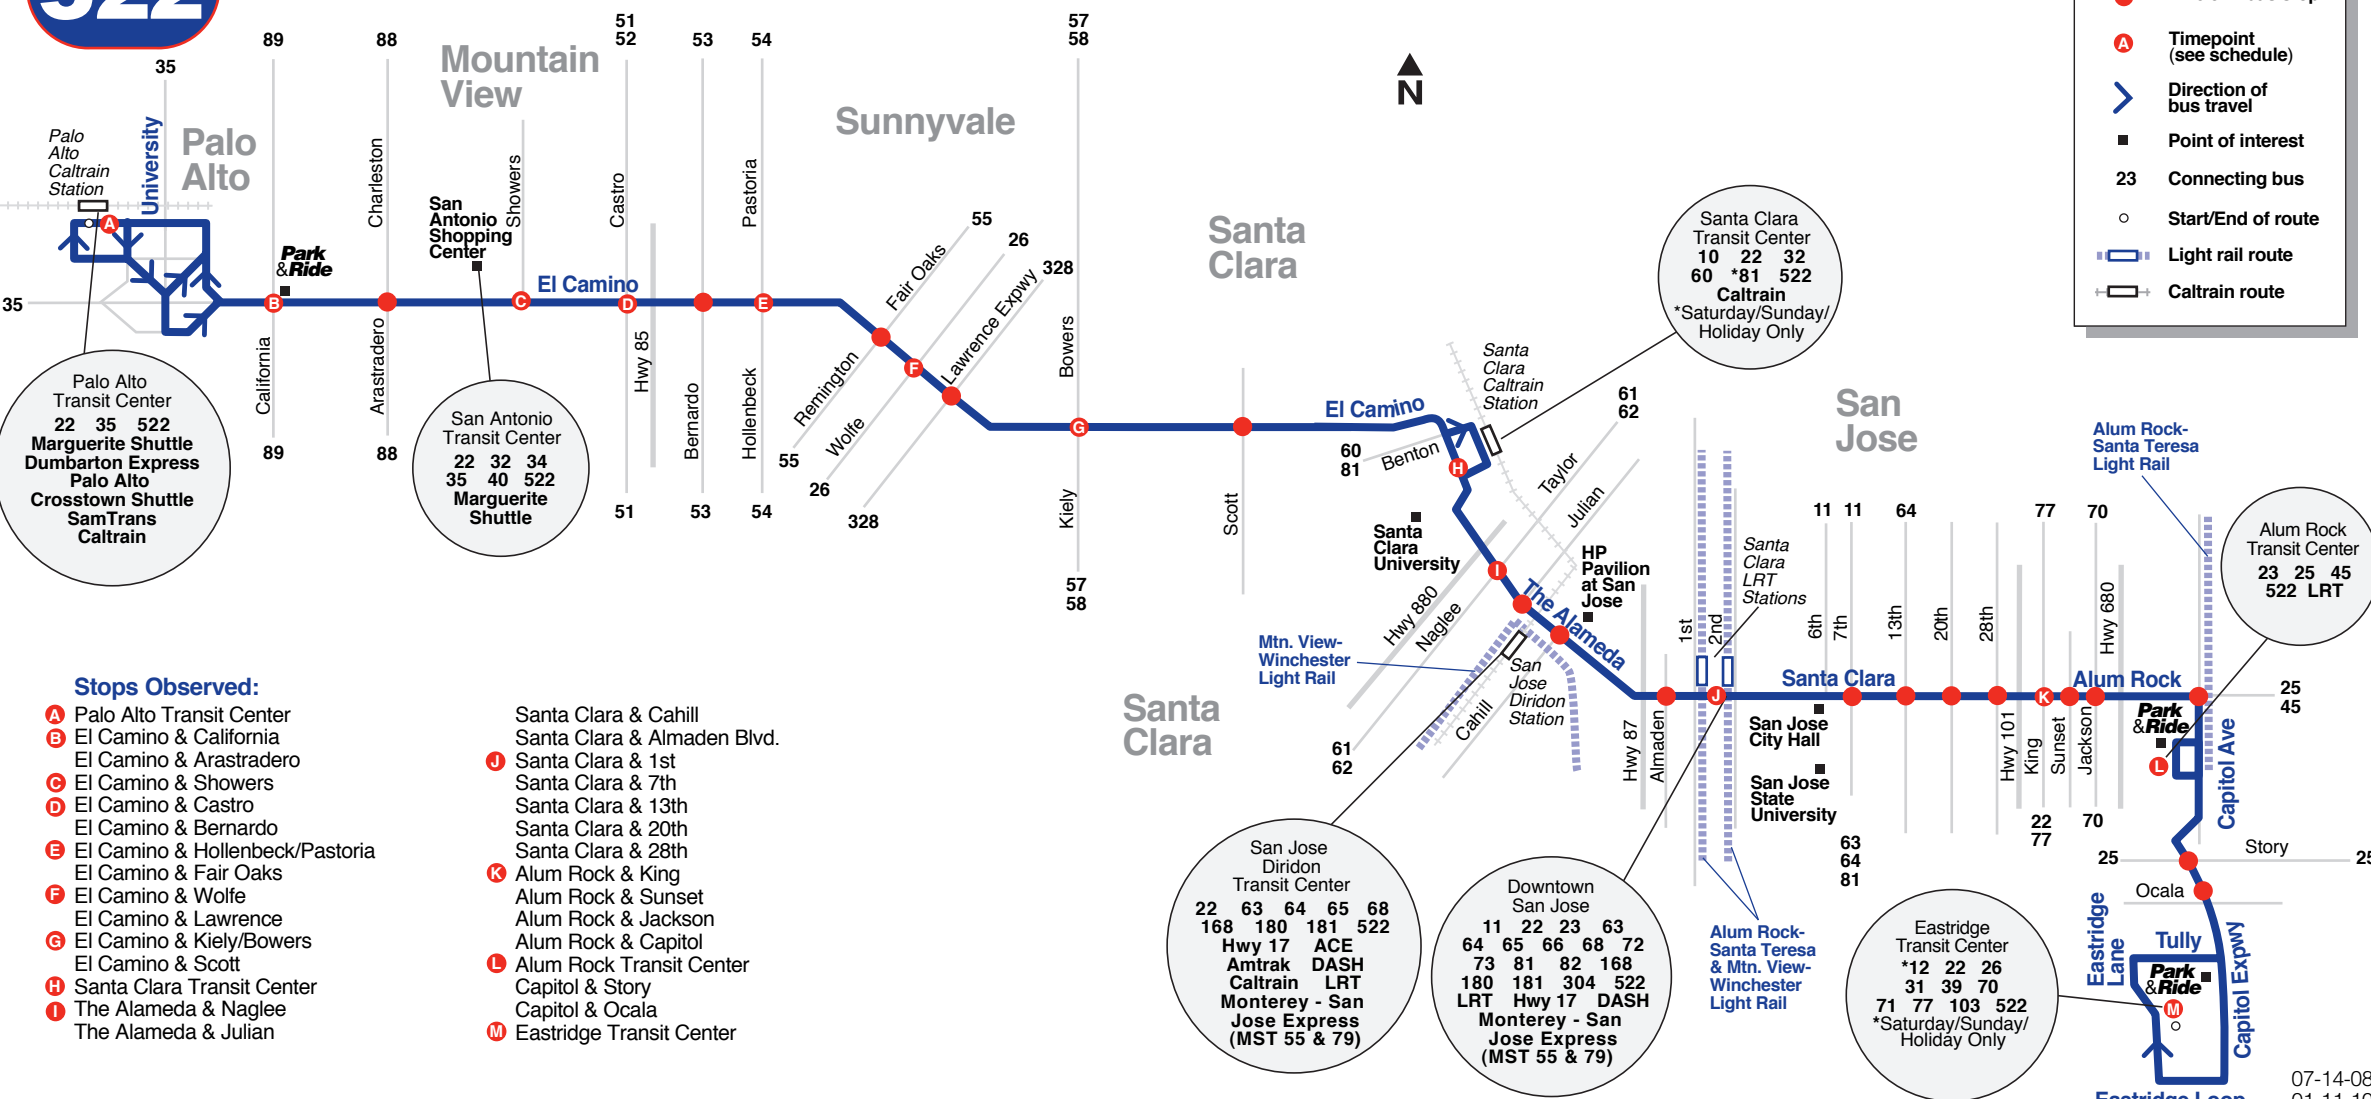

522

Bus route

- Line 522 bus stop
- Ⓐ Timepoint (see schedule)
- Direction of bus travel
- Point of interest
- 23 Connecting bus
- Start/End of route
- ▭ Light rail route
- ▭ Caltrain route

Palo Alto Transit Center
22 35 522
Marguerite Shuttle
Dumbarton Express
Palo Alto
Crosstown Shuttle
SamTrans
Caltrain

Downtown San Jose
11 22 23 63
64 65 66 68 72
73 81 82 168
180 181 304 522
LRT Hwy 17 DASH
Monterey - San Jose Express (MST 55 & 79)

Eastridge Transit Center
*12 22 26
31 39 70
71 77 103 522
*Saturday/Sunday/
Holiday Only

Stops Observed:

- Ⓐ Palo Alto Transit Center
- Ⓑ El Camino & California
- Ⓒ El Camino & Arastradero
- Ⓓ El Camino & Showers
- Ⓔ El Camino & Castro
- Ⓕ El Camino & Bernardo
- Ⓖ El Camino & Hollenbeck/Pastoria
- Ⓗ El Camino & Fair Oaks
- Ⓙ El Camino & Wolfe
- Ⓚ El Camino & Lawrence
- Ⓛ El Camino & Scott
- Ⓜ Santa Clara Transit Center
- Ⓝ The Alameda & Naglee
- Ⓞ The Alameda & Julian

- Ⓟ Santa Clara & Cahill
- Ⓠ Santa Clara & Almaden Blvd.
- Ⓡ Santa Clara & 1st
- Ⓢ Santa Clara & 7th
- Ⓣ Santa Clara & 13th
- Ⓤ Santa Clara & 20th
- Ⓥ Santa Clara & 28th
- Ⓦ Alum Rock & King
- Ⓧ Alum Rock & Sunset
- Ⓨ Alum Rock & Jackson
- Ⓩ Alum Rock & Capitol
- ⓐ Alum Rock Transit Center
- ⓑ Capitol & Story
- ⓓ Capitol & Ocala
- ⓔ Eastridge Transit Center