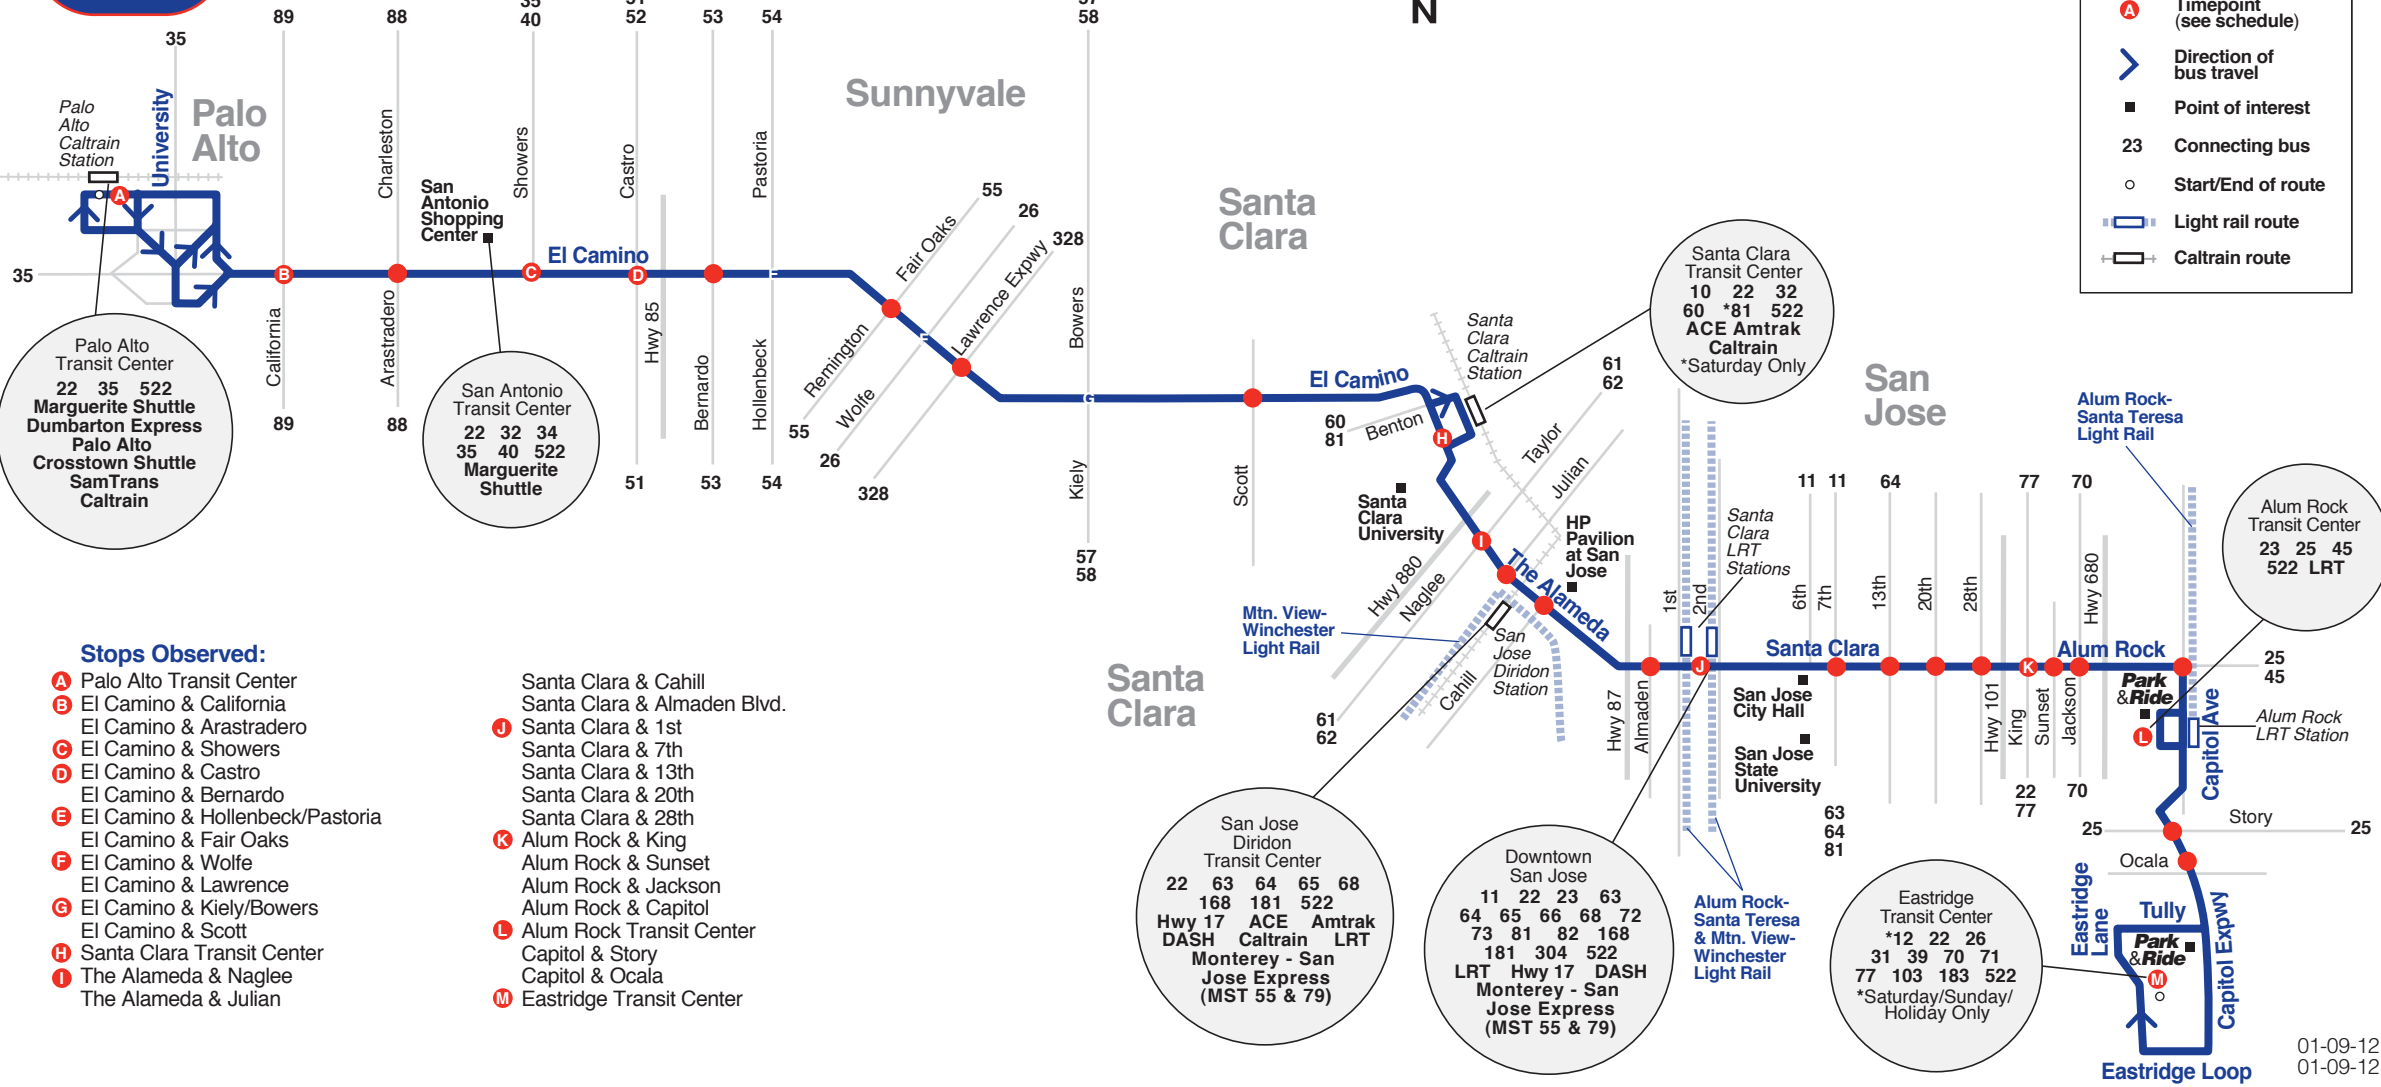

522

Mountain View

- Bus route
- Line 522 bus stop
- A Timepoint (see schedule)
- > Direction of bus travel
- Point of interest
- 23 Connecting bus
- Start/End of route
- Light rail route
- Caltrain route

Palo Alto Transit Center
22 35 522
Marguerite Shuttle
Dumbarton Express
Palo Alto
Crosstown Shuttle
SamTrans
Caltrain

San Antonio Shopping Center
22 32 34
35 40 522
Marguerite Shuttle

Santa Clara Transit Center
10 22 32
60 *81 522
ACE Amtrak
Caltrain
*Saturday Only

Eastridge Transit Center
*12 22 26
31 39 70 71
77 103 183 522
*Saturday/Sunday/Holiday Only

Stops Observed:

- A Palo Alto Transit Center
- B El Camino & California
- C El Camino & Arastradero
- D El Camino & Castro
- E El Camino & Hollenbeck/Pastoria
- F El Camino & Fair Oaks
- G El Camino & Lawrence
- H El Camino & Scott
- I Santa Clara Transit Center
- J The Alameda & Naglee
- K The Alameda & Julian

- L Santa Clara & Cahill
- M Santa Clara & Almaden Blvd.
- N Santa Clara & 1st
- O Santa Clara & 7th
- P Santa Clara & 13th
- Q Santa Clara & 20th
- R Santa Clara & 28th
- S Alum Rock & King
- T Alum Rock & Sunset
- U Alum Rock & Jackson
- V Alum Rock & Capitol
- W Alum Rock Transit Center
- X Capitol & Story
- Y Capitol & Ocala
- Z Eastridge Transit Center