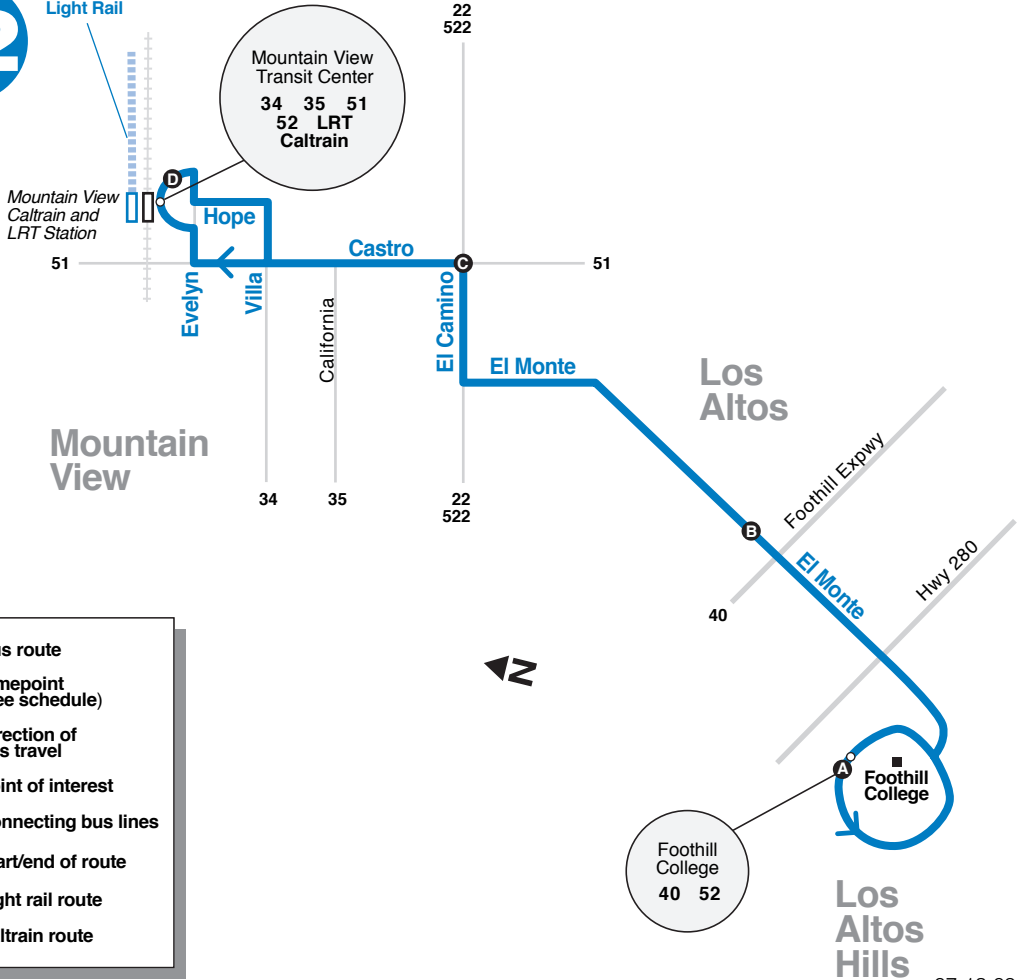

# 52

Mtn. View-Winchester Light Rail

Mountain View Transit Center  
34 35 51  
52 LRT  
Caltrain

Mountain View Caltrain and LRT Station

Mountain View

Los Altos

Los Altos Hills

-  Bus route
-  Timepoint (see schedule)
-  Direction of bus travel
-  Point of interest
-  Connecting bus lines
-  Start/end of route
-  Light rail route
-  Caltrain route

Foothill College  
40 52