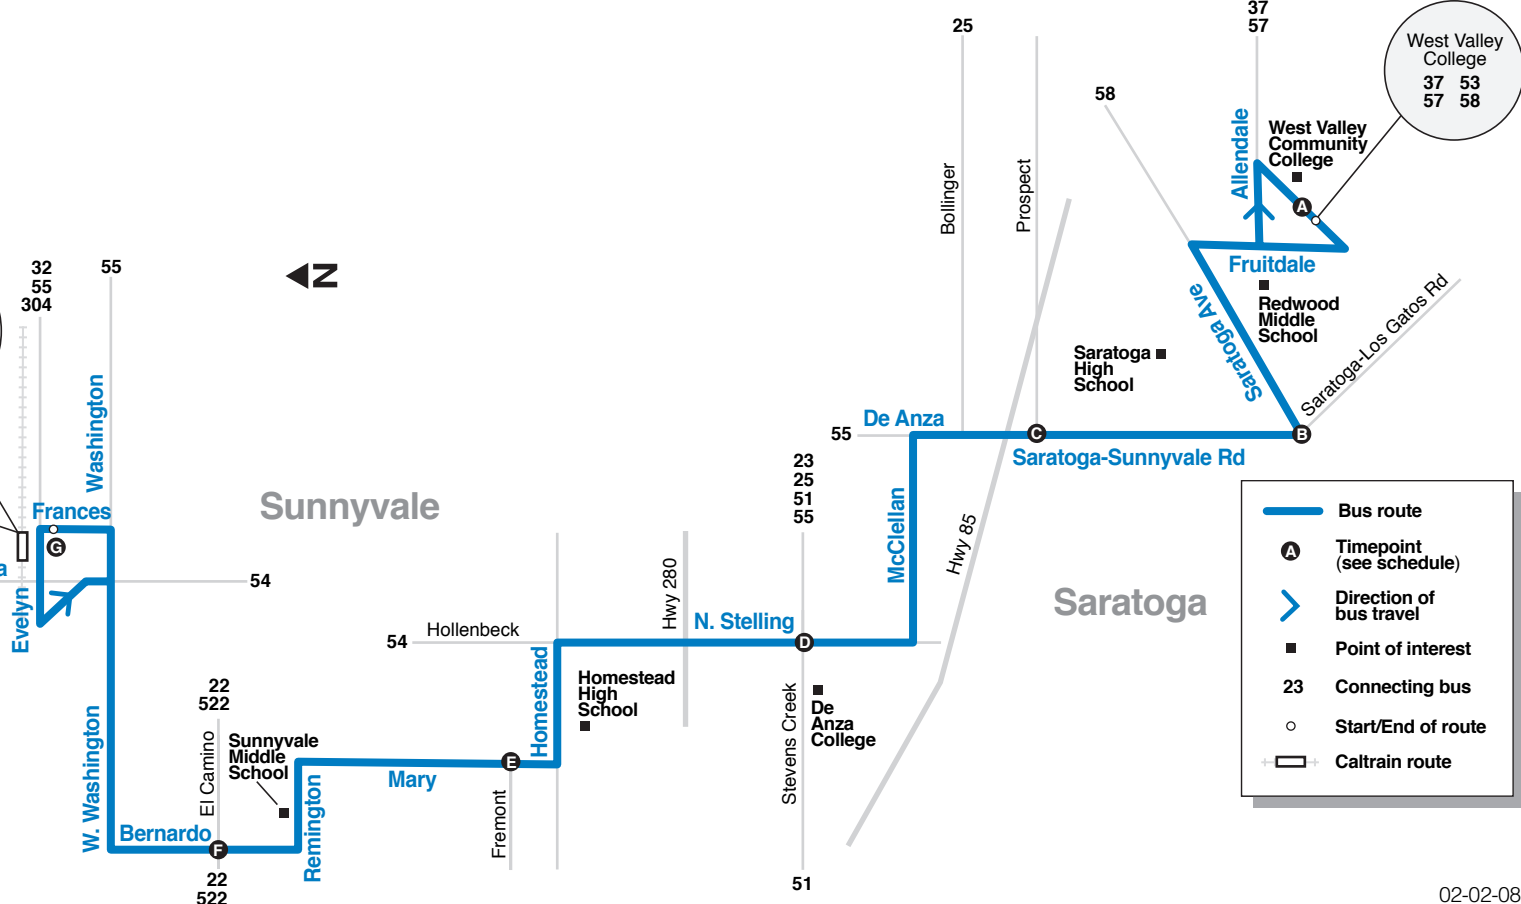

# 53

Sunnyvale Transit Center  
32 53  
54 55 304  
Caltrain

Sunnyvale Caltrain Station

## Sunnyvale

## Saratoga

- Bus route
- Timepoint (see schedule)
- Direction of bus travel
- Point of interest
- Connecting bus
- Start/End of route
- Caltrain route