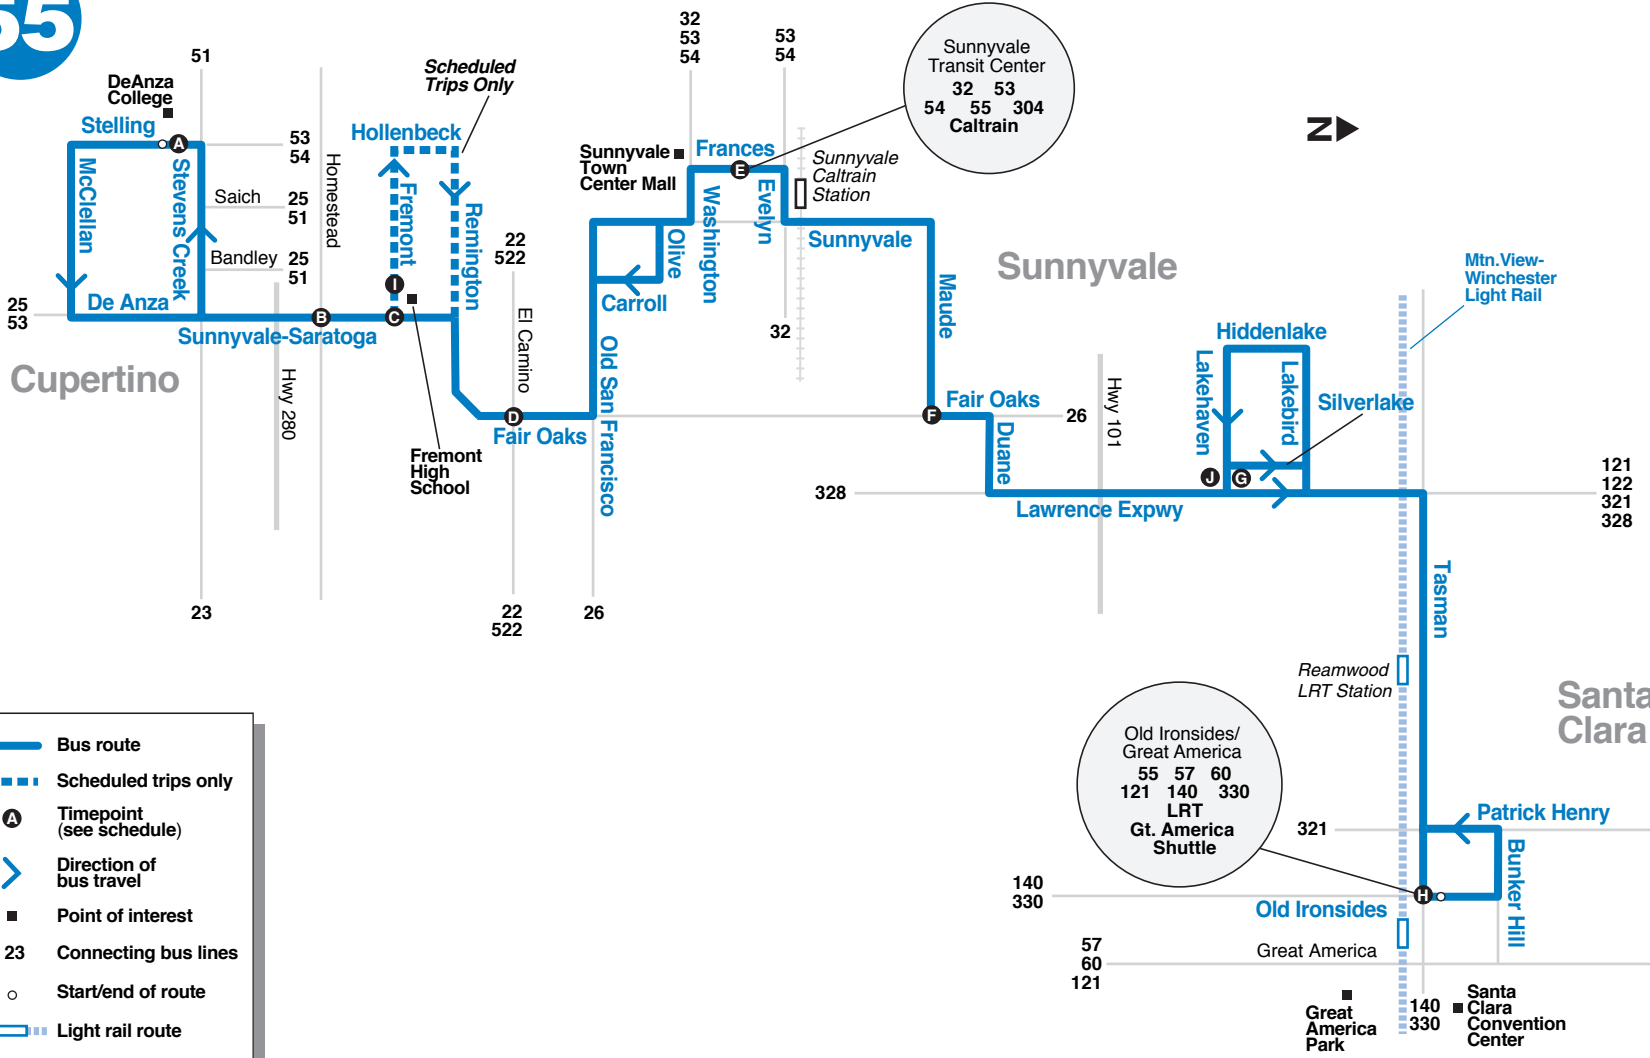

# 55

- Bus route
- - - Scheduled trips only
- A Timepoint (see schedule)
- > Direction of bus travel
- Point of interest
- 23 Connecting bus lines
- o Start/end of route
- - - Light rail route
- ⇄ Caltrain route