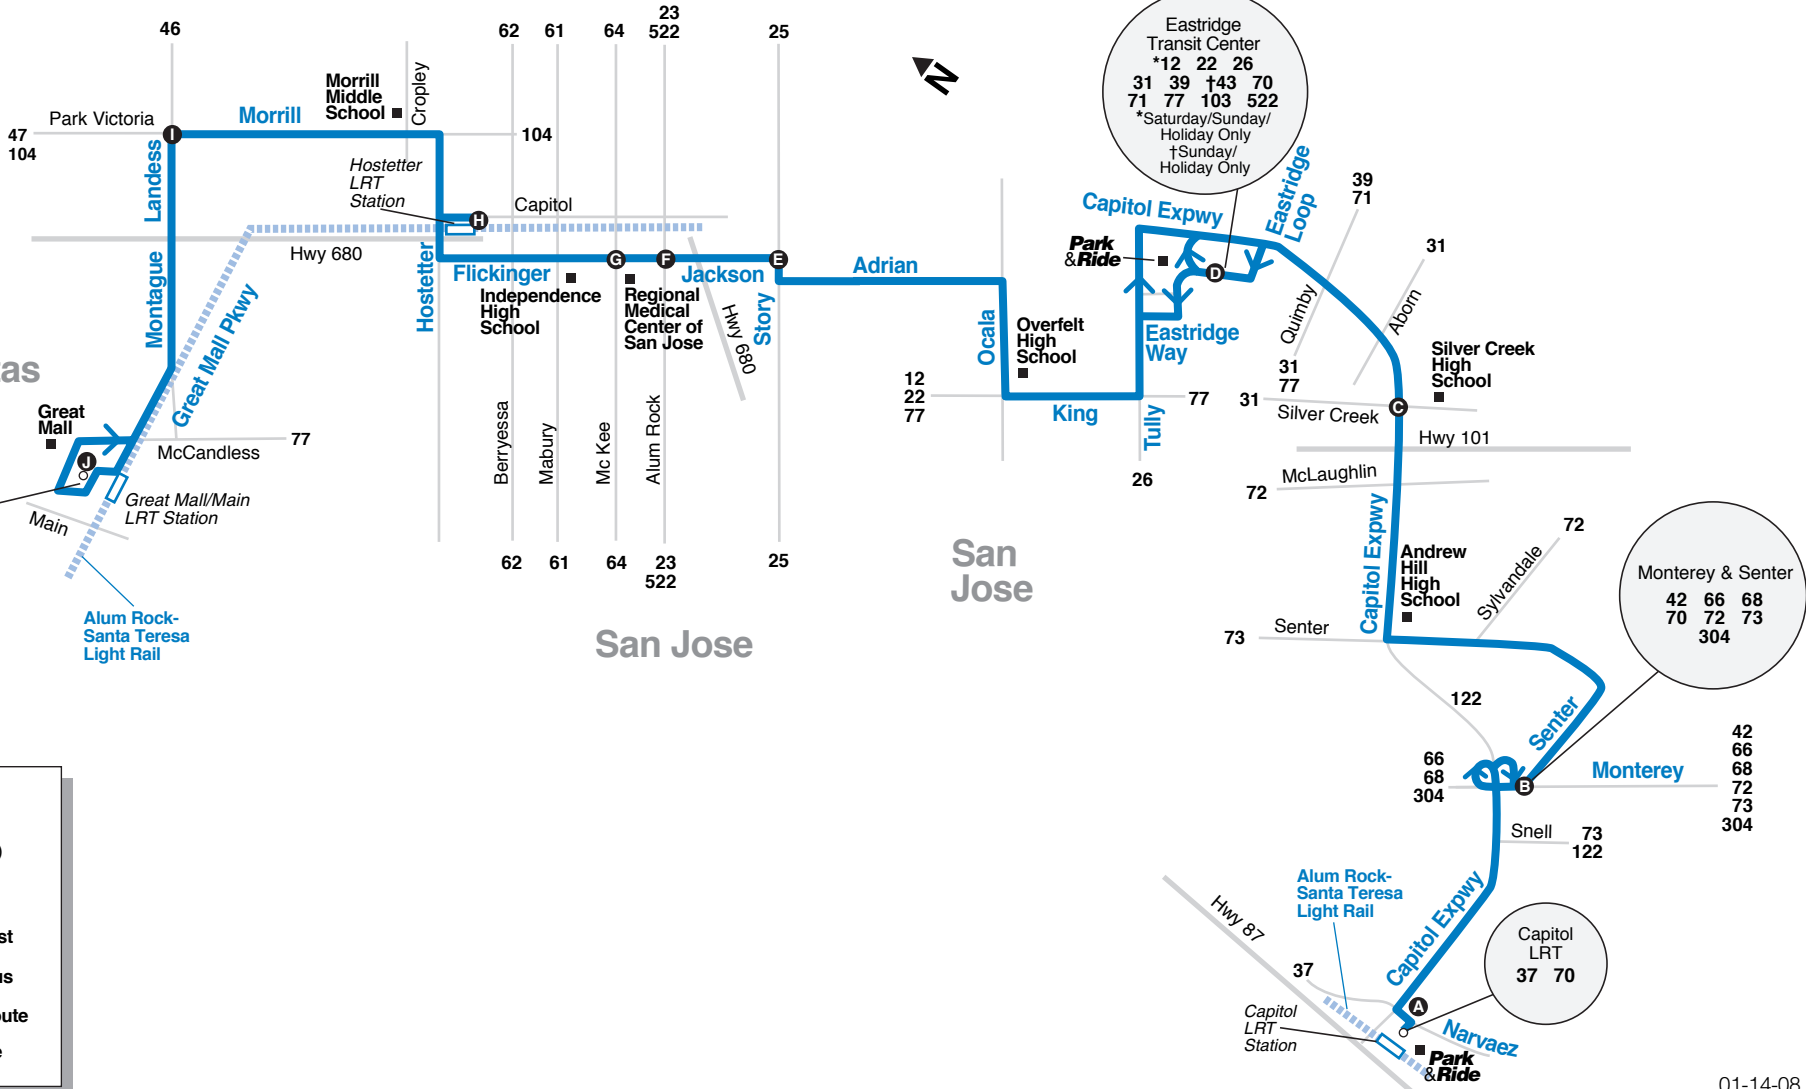

70

Great Mall/Main Transit Center

33	46	47
66	70	71
104	180	
321	LRT	
AC	Transit	

Eastridge Transit Center

*12	22	26
31	39	†43
71	77	103
522		

*Saturday/Sunday/
Holiday Only
†Sunday/
Holiday Only

Monterey & Senter

42	66	68
70	72	73
304		

42
66
68
72
73
304

Capitol LRT

37	70
----	----

- Bus route
- Ⓐ Timepoint (see schedule)
- Direction of bus travel
- Point of interest
- 23 Connecting bus
- Start/End of route
- Light rail route