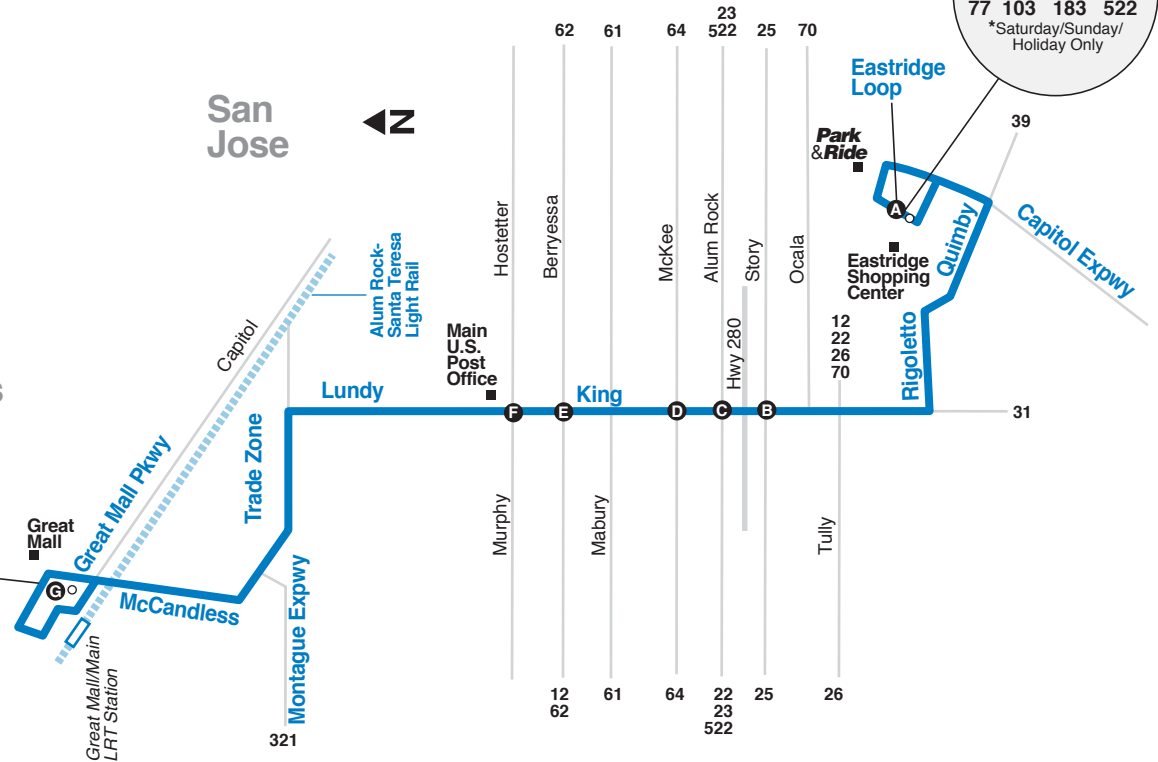

San Jose

Milpitas

Great Mall/Main Transit Center

| | | |
|-----|-----|------------|
| 46 | 47 | 66 |
| 70 | 71 | 77 |
| 104 | 180 | 181 |
| 321 | LRT | AC Transit |

Eastridge Transit Center

| | | |
|-----|-----|-----|
| *12 | 22 | 26 |
| 31 | 39 | 70 |
| 71 | 77 | 103 |
| 183 | 522 | |

*Saturday/Sunday/Holiday Only

Bus route

- A** Timepoint (see schedule)
- >** Direction of bus travel
- Point of interest
- 23** Connecting bus
- Start/End of route
- Light rail route