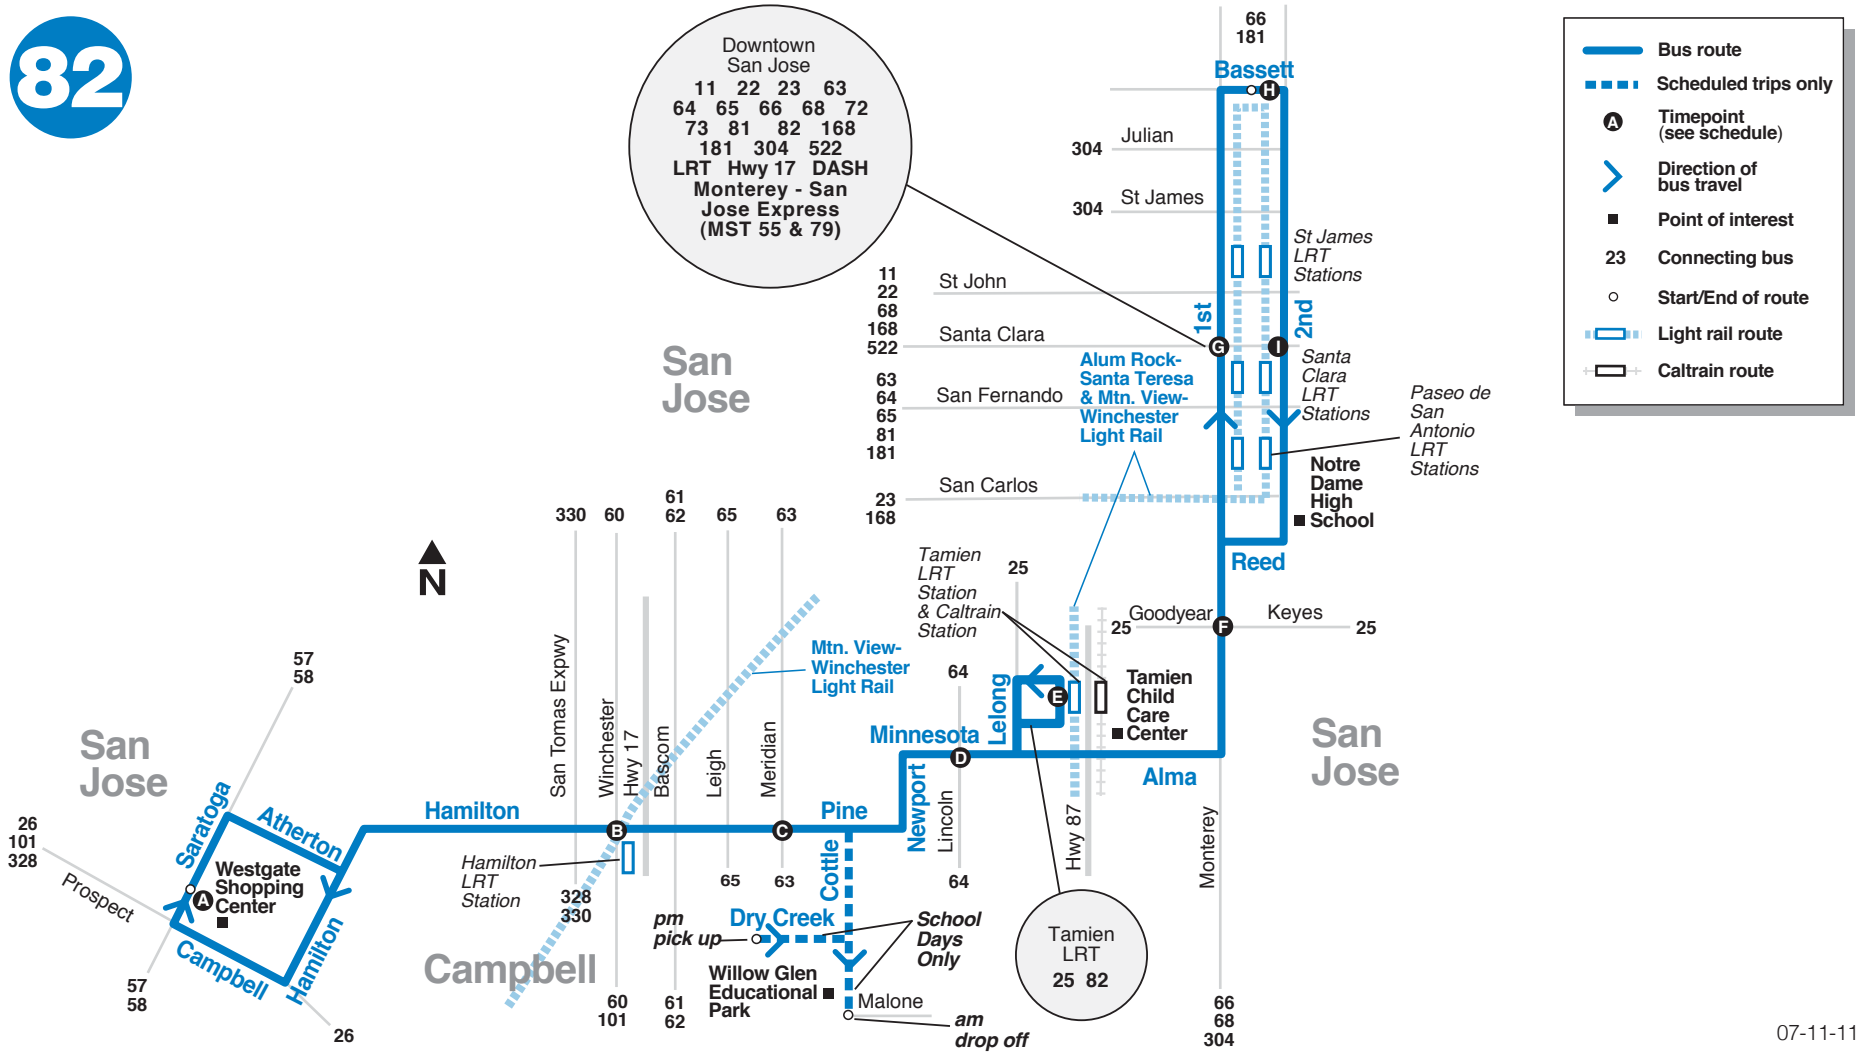

Downtown San Jose
 11 22 23 63
 64 65 66 68 72
 73 81 82 168
 181 304 522
 LRT Hwy 17 DASH
 Monterey - San Jose Express
 (MST 55 & 79)

- Bus route
- - - Scheduled trips only
- A** Timepoint (see schedule)
- > Direction of bus travel
- Point of interest
- 23 Connecting bus
- Start/End of route
- Light rail route
- Caltrain route