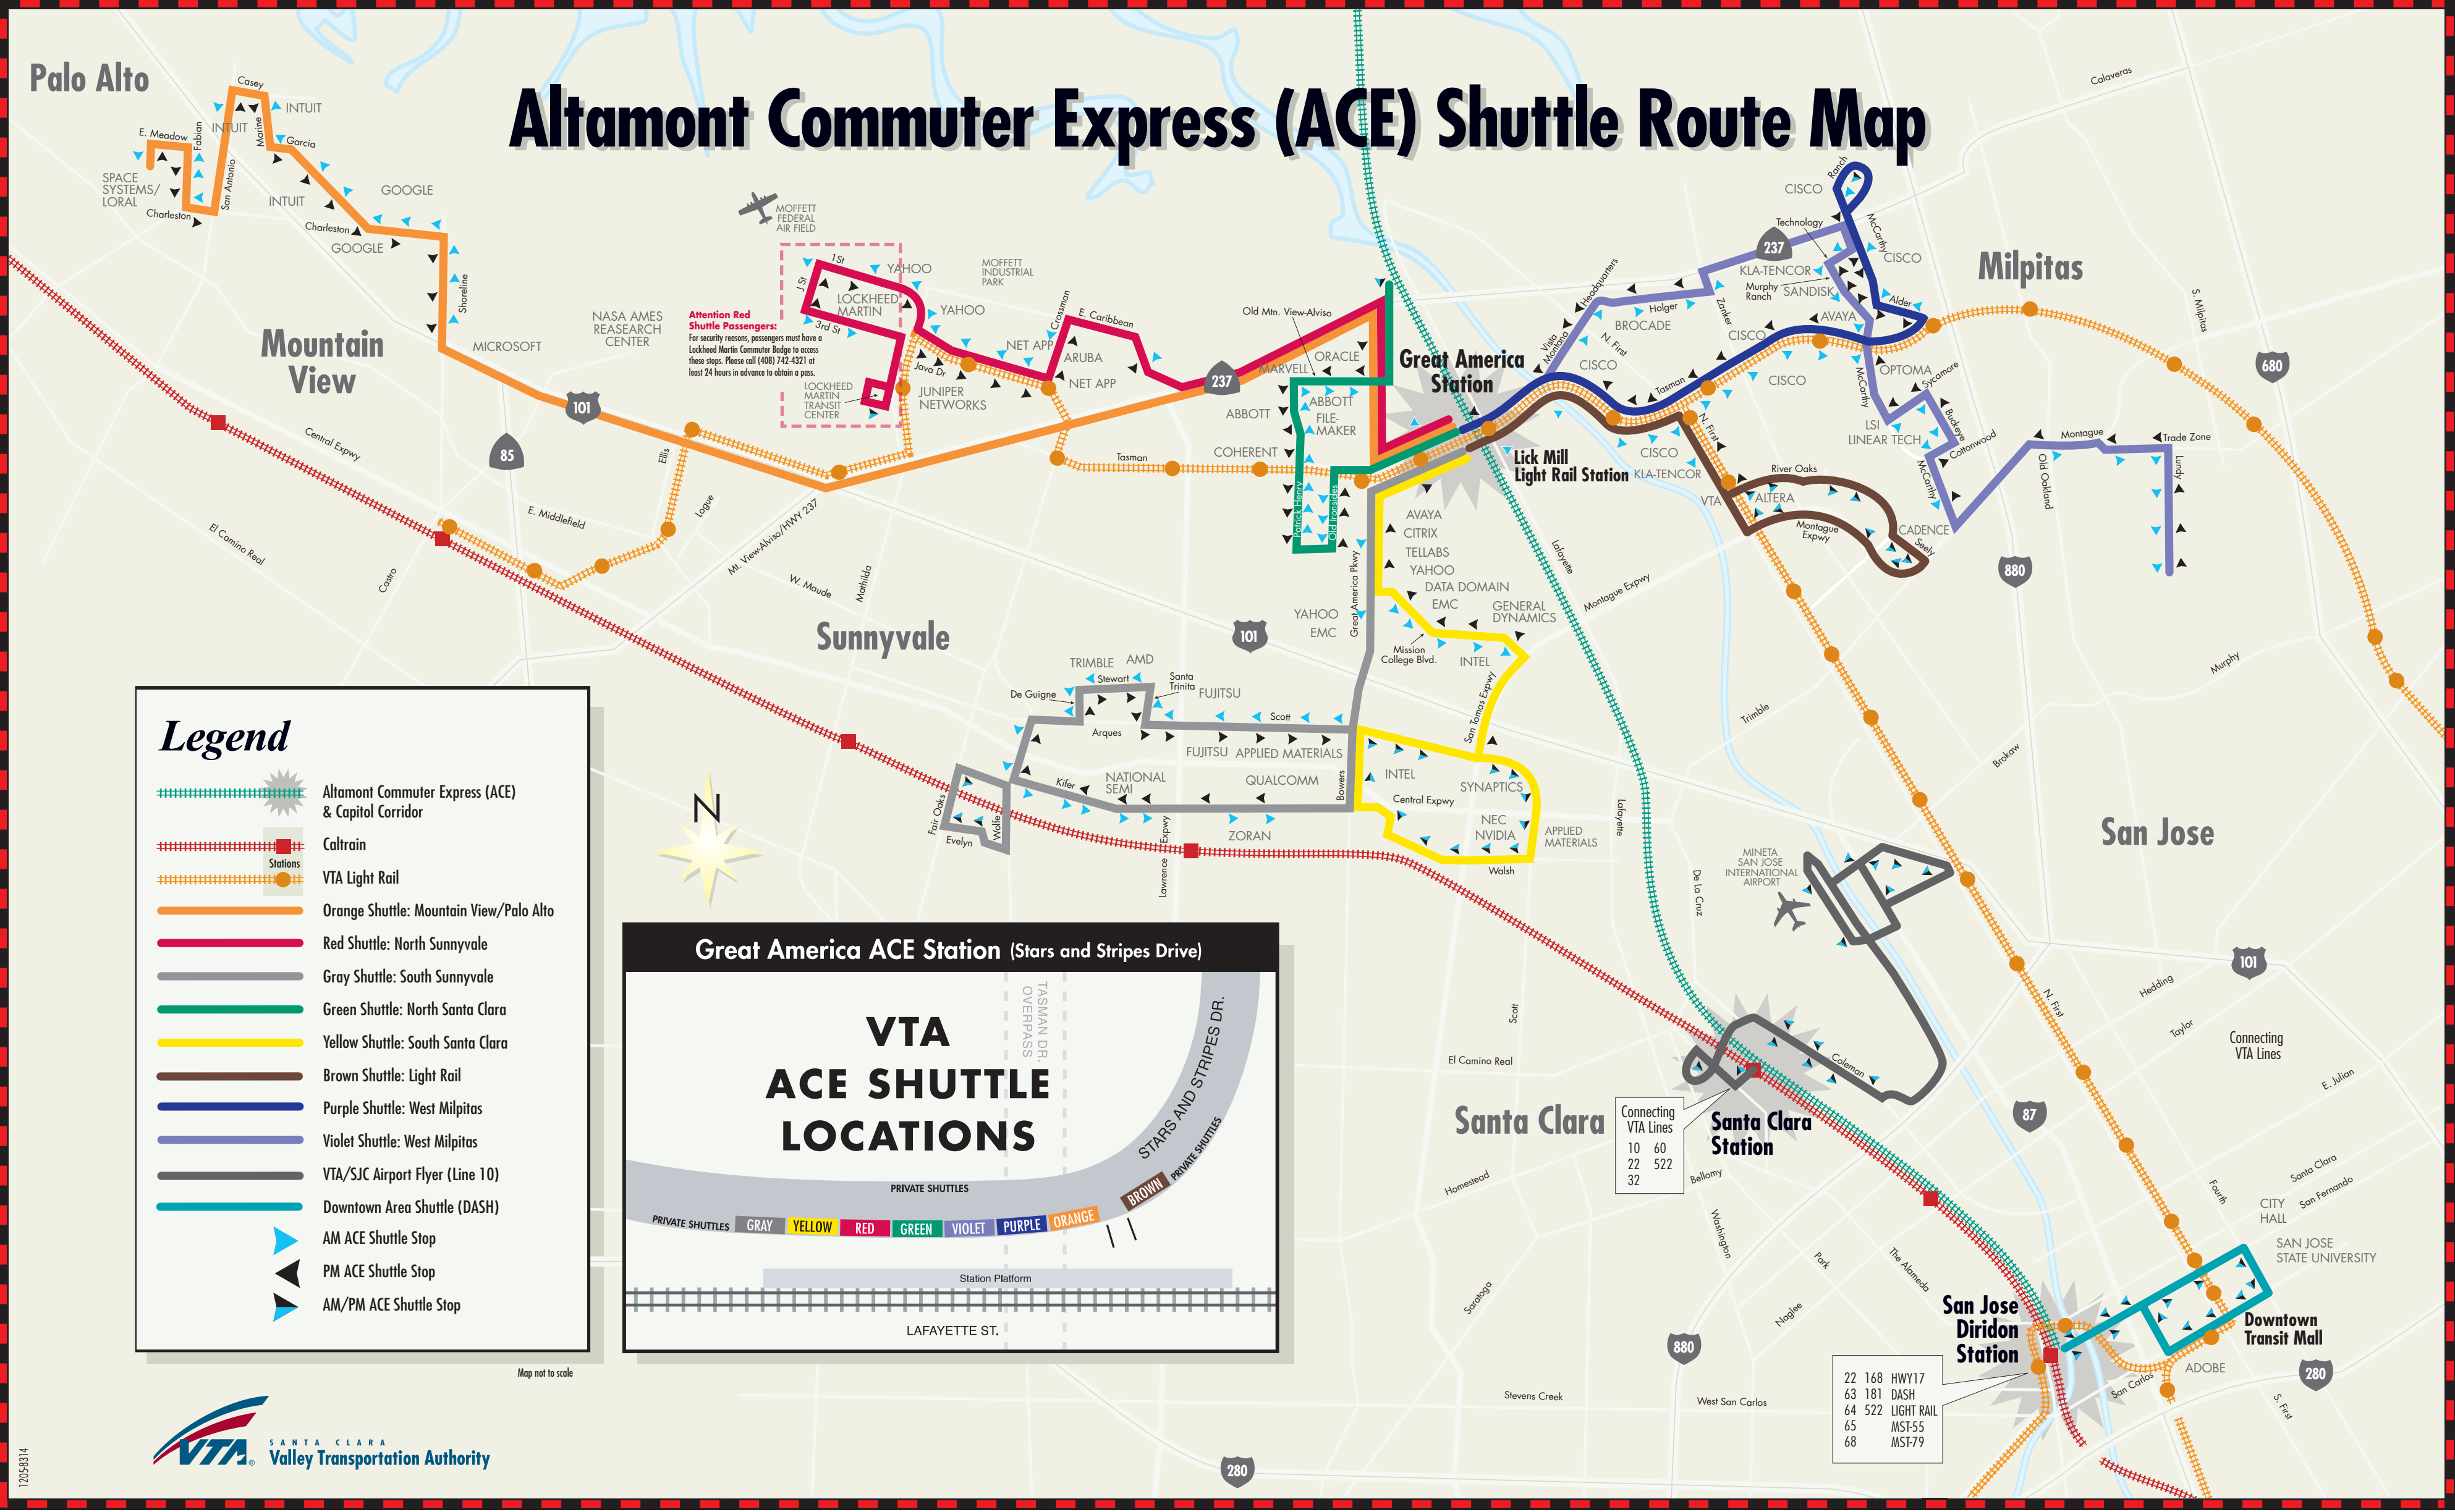

Altamont Commuter Express (ACE) Shuttle Route Map

Legend

- Altamont Commuter Express (ACE) & Capitol Corridor
- Caltrain
- VTA Light Rail
- Orange Shuttle: Mountain View/Palo Alto
- Red Shuttle: North Sunnyvale
- Gray Shuttle: South Sunnyvale
- Green Shuttle: North Santa Clara
- Yellow Shuttle: South Santa Clara
- Brown Shuttle: Light Rail
- Purple Shuttle: West Milpitas
- Violet Shuttle: West Milpitas
- VTA/SJC Airport Flyer (Line 10)
- Downtown Area Shuttle (DASH)
- AM ACE Shuttle Stop
- PM ACE Shuttle Stop
- AM/PM ACE Shuttle Stop

Great America ACE Station (Stars and Stripes Drive)

VTA ACE SHUTTLE LOCATIONS

PRIVATE SHUTTLES: GRAY, YELLOW, RED, GREEN, VIOLET, PURPLE, ORANGE, BROWN

STARS AND STRIPES DR. PRIVATE SHUTTLES

Station Platform

LAFAYETTE ST.

Connecting VTA Lines

10	60
22	522
32	

22	168	HWY17
63	181	DASH
64	522	LIGHT RAIL
65		MST-55
68		MST-79