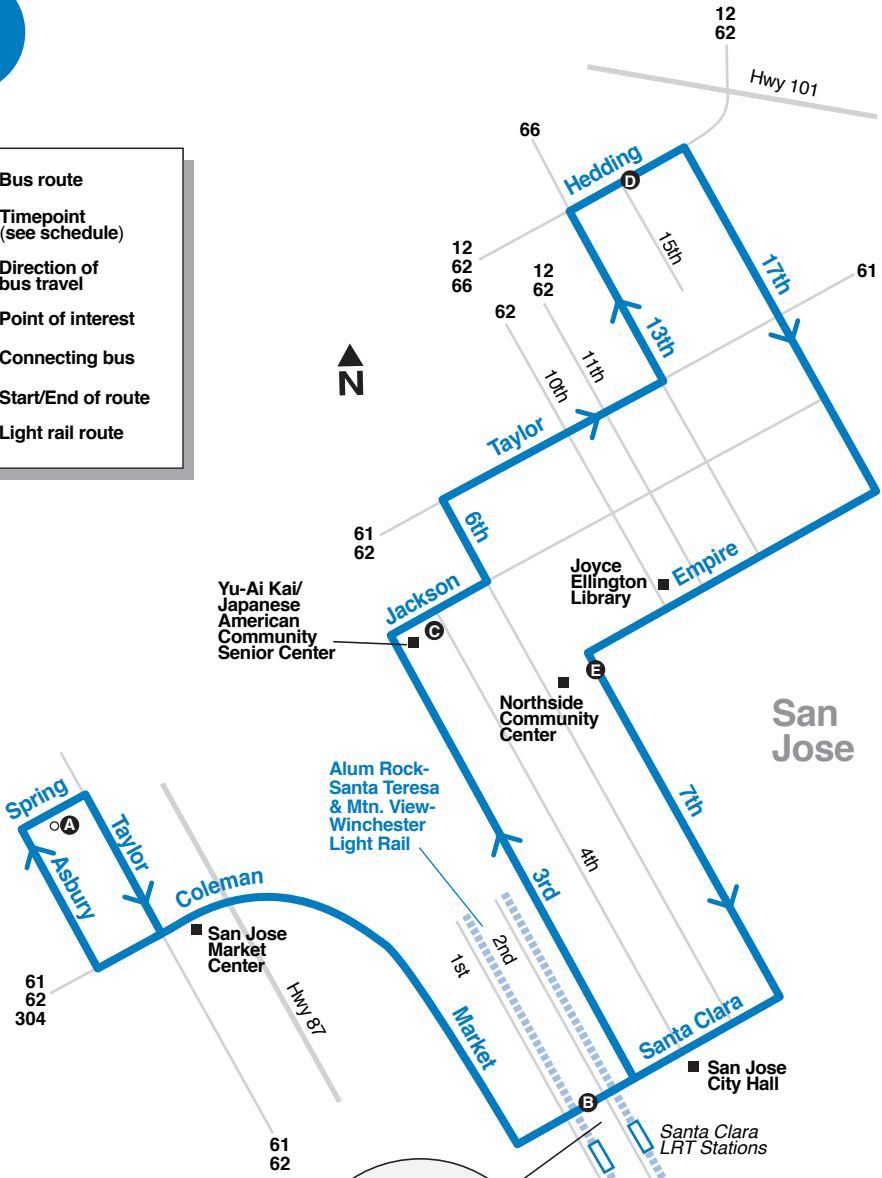

11

-  Bus route
-  Timepoint (see schedule)
-  Direction of bus travel
-  Point of interest
- 23** Connecting bus
-  Start/End of route
-  Light rail route

- Downtown San Jose
- 11 22 23 63 64
 - 65 66 68 72 73 81
 - 82 168 180 181
 - 304 522 LRT
 - Hwy 17 DASH
 - Monterey - San Jose Express
 - (MST 55 & 79)