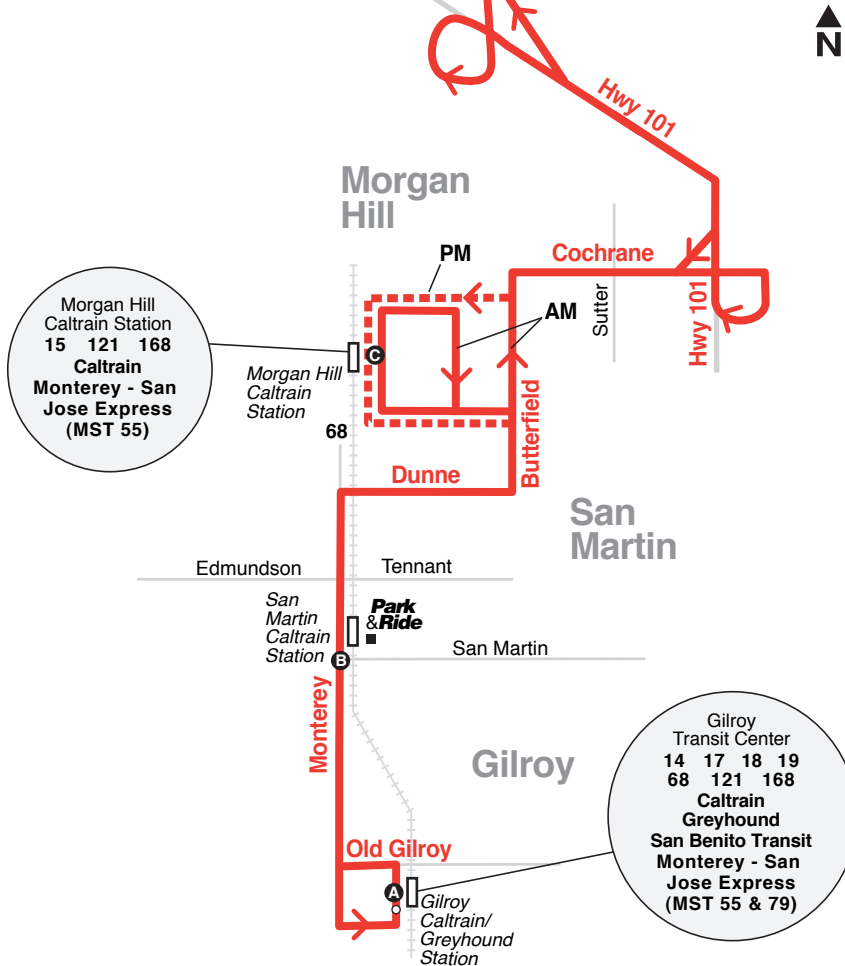

121

Northbound Stops Observed:

- Ⓐ Gilroy Transit Center
Monterey & Howson
- Ⓑ Monterey & San Martin Park & Ride Lot
Monterey & Tennant
- Ⓒ Morgan Hill Caltrain Station
Cochrane & Sutter
All Express stops in industrial area

Southbound Stops Observed:

All Express stops in industrial area
Cochrane & Sutter

- Ⓒ Morgan Hill Caltrain Station
Monterey & Edmundson
- Ⓑ Monterey & San Martin Park & Ride Lot
Monterey & Howson
- Ⓐ Gilroy Transit Center

- Bus route
- - - - Scheduled trips only
- Ⓐ Timepoint (see schedule)
- > Direction of bus travel
- Point of interest
- 23 Connecting bus lines
- Start/end of route
- - - - Light rail route
- - - - Caltrain route