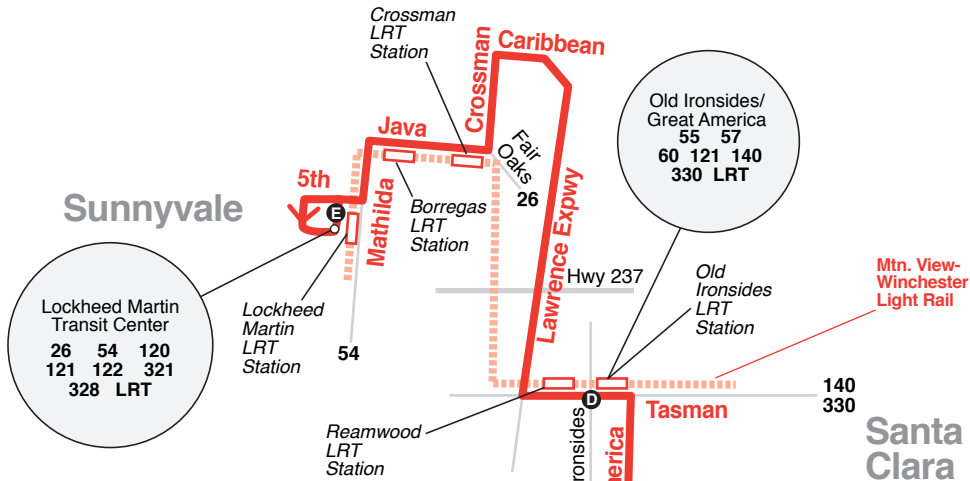

121

Northbound Stops Observed:

- Ⓐ Gilroy Transit Center
Monterey & Howson
- Ⓑ Monterey & San Martin Park & Ride Lot
Monterey & Tennant
- Ⓒ Morgan Hill Caltrain Station
Cochrane & Sutter
All Express stops in industrial area

Southbound Stops Observed:

All Express stops in industrial area
Cochrane & Sutter

- Ⓒ Morgan Hill Caltrain Station
Monterey & Edmundson
- Ⓑ Monterey & San Martin Park & Ride Lot
Monterey & Howson
- Ⓐ Gilroy Transit Center

- Bus route
- - - - Scheduled trips only
- Ⓐ Timepoint (see schedule)
- > Direction of bus travel
- Point of interest
- 23 Connecting bus lines
- Start/end of route
- - - - Light rail route
- - - - Caltrain route