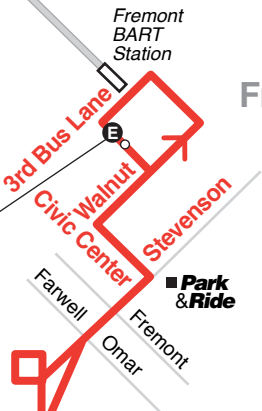

181

Fremont BART
120 140
180 181
AC Transit

Milpitas

San Jose Civic Center
*12 61 62 66
180 181 LRT
*Saturday/Sunday/
Holiday Only

Bus route

A Timepoint (see schedule)

> Direction of bus travel

■ Point of interest

23 Connecting bus

○ Start/End of route

Light rail route

BART route

Caltrain route

Fremont

Northbound Stops Observed:

- A** San Jose Diridon Transit Center
San Fernando & Almaden
- B** 1st & Santa Clara
1st & St. James
- C** 1st & Mission (Civic Center)
Stevenson & Omar
- E** Fremont BART Station

Southbound Stops Observed:

- E** Fremont BART Station
Stevenson & Civic Center Park & Ride Lot
Stevenson & Farwell
- C** 1st & Mission (Civic Center)
2nd & St. John
- F** 2nd & Santa Clara
San Fernando & Almaden
- A** San Jose Diridon Transit Center

Hwy 101
Hwy 880

Downtown San Jose
11 22 23 63
64 65 66 68 72
73 81 82 168
180 181 304 522
LRT Hwy 17 DASH
Monterey - San Jose Express
(MST 55 & 79)

San Jose Diridon Transit Center
22 63 64 65
68 168 180 181
522 Hwy 17 ACE
Amtrak DASH
LRT Caltrain
Monterey - San Jose Express
(MST 55 & 79)