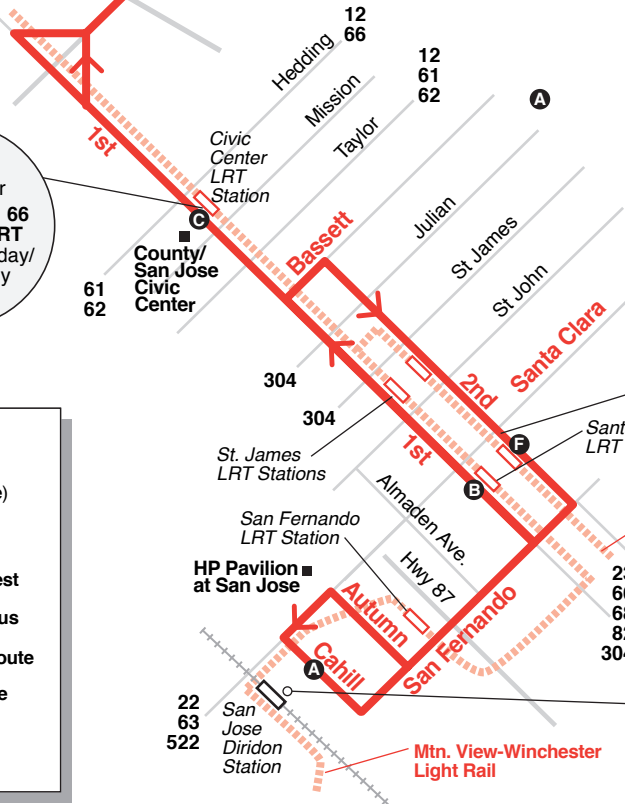

23 Connecting bus

○ Start/End of route

Light rail route

BART route

Caltrain route

Fremont

Northbound Stops Observed:

- A** San Jose Diridon Transit Center
San Fernando & Almaden
- B** 1st & Santa Clara
1st & St. James
- C** 1st & Mission (Civic Center)
Stevenson & Omar
- E** Fremont BART Station

Southbound Stops Observed:

- E** Fremont BART Station
Stevenson & Civic Center Park & Ride Lot
Stevenson & Farwell
- C** 1st & Mission (Civic Center)
2nd & St. John
- F** 2nd & Santa Clara
San Fernando & Almaden
- A** San Jose Diridon Transit Center

Hwy 101
Hwy 880

Downtown San Jose
11 22 23 63
64 65 66 68 72
73 81 82 168
180 181 304 522
LRT Hwy 17 DASH
Monterey - San Jose Express
(MST 55 & 79)

San Jose Diridon Transit Center
22 63 64 65
68 168 180 181
522 Hwy 17 ACE
Amtrak DASH
LRT Caltrain
Monterey - San Jose Express
(MST 55 & 79)

San Jose