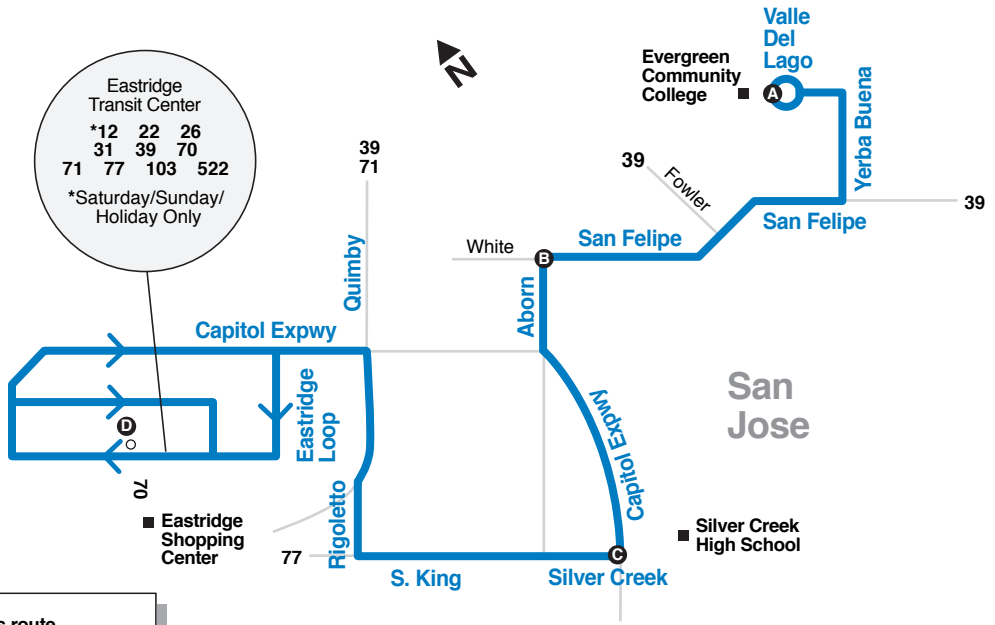

31

Eastridge Transit Center
 *12 22 26
 31 39 70
 71 77 103 522
 *Saturday/Sunday/
 Holiday Only

Park & Ride

-  Bus route
-  Timepoint (see schedule)
-  Direction of bus travel
-  Point of interest
- 23** Connecting bus
-  Start/End of route