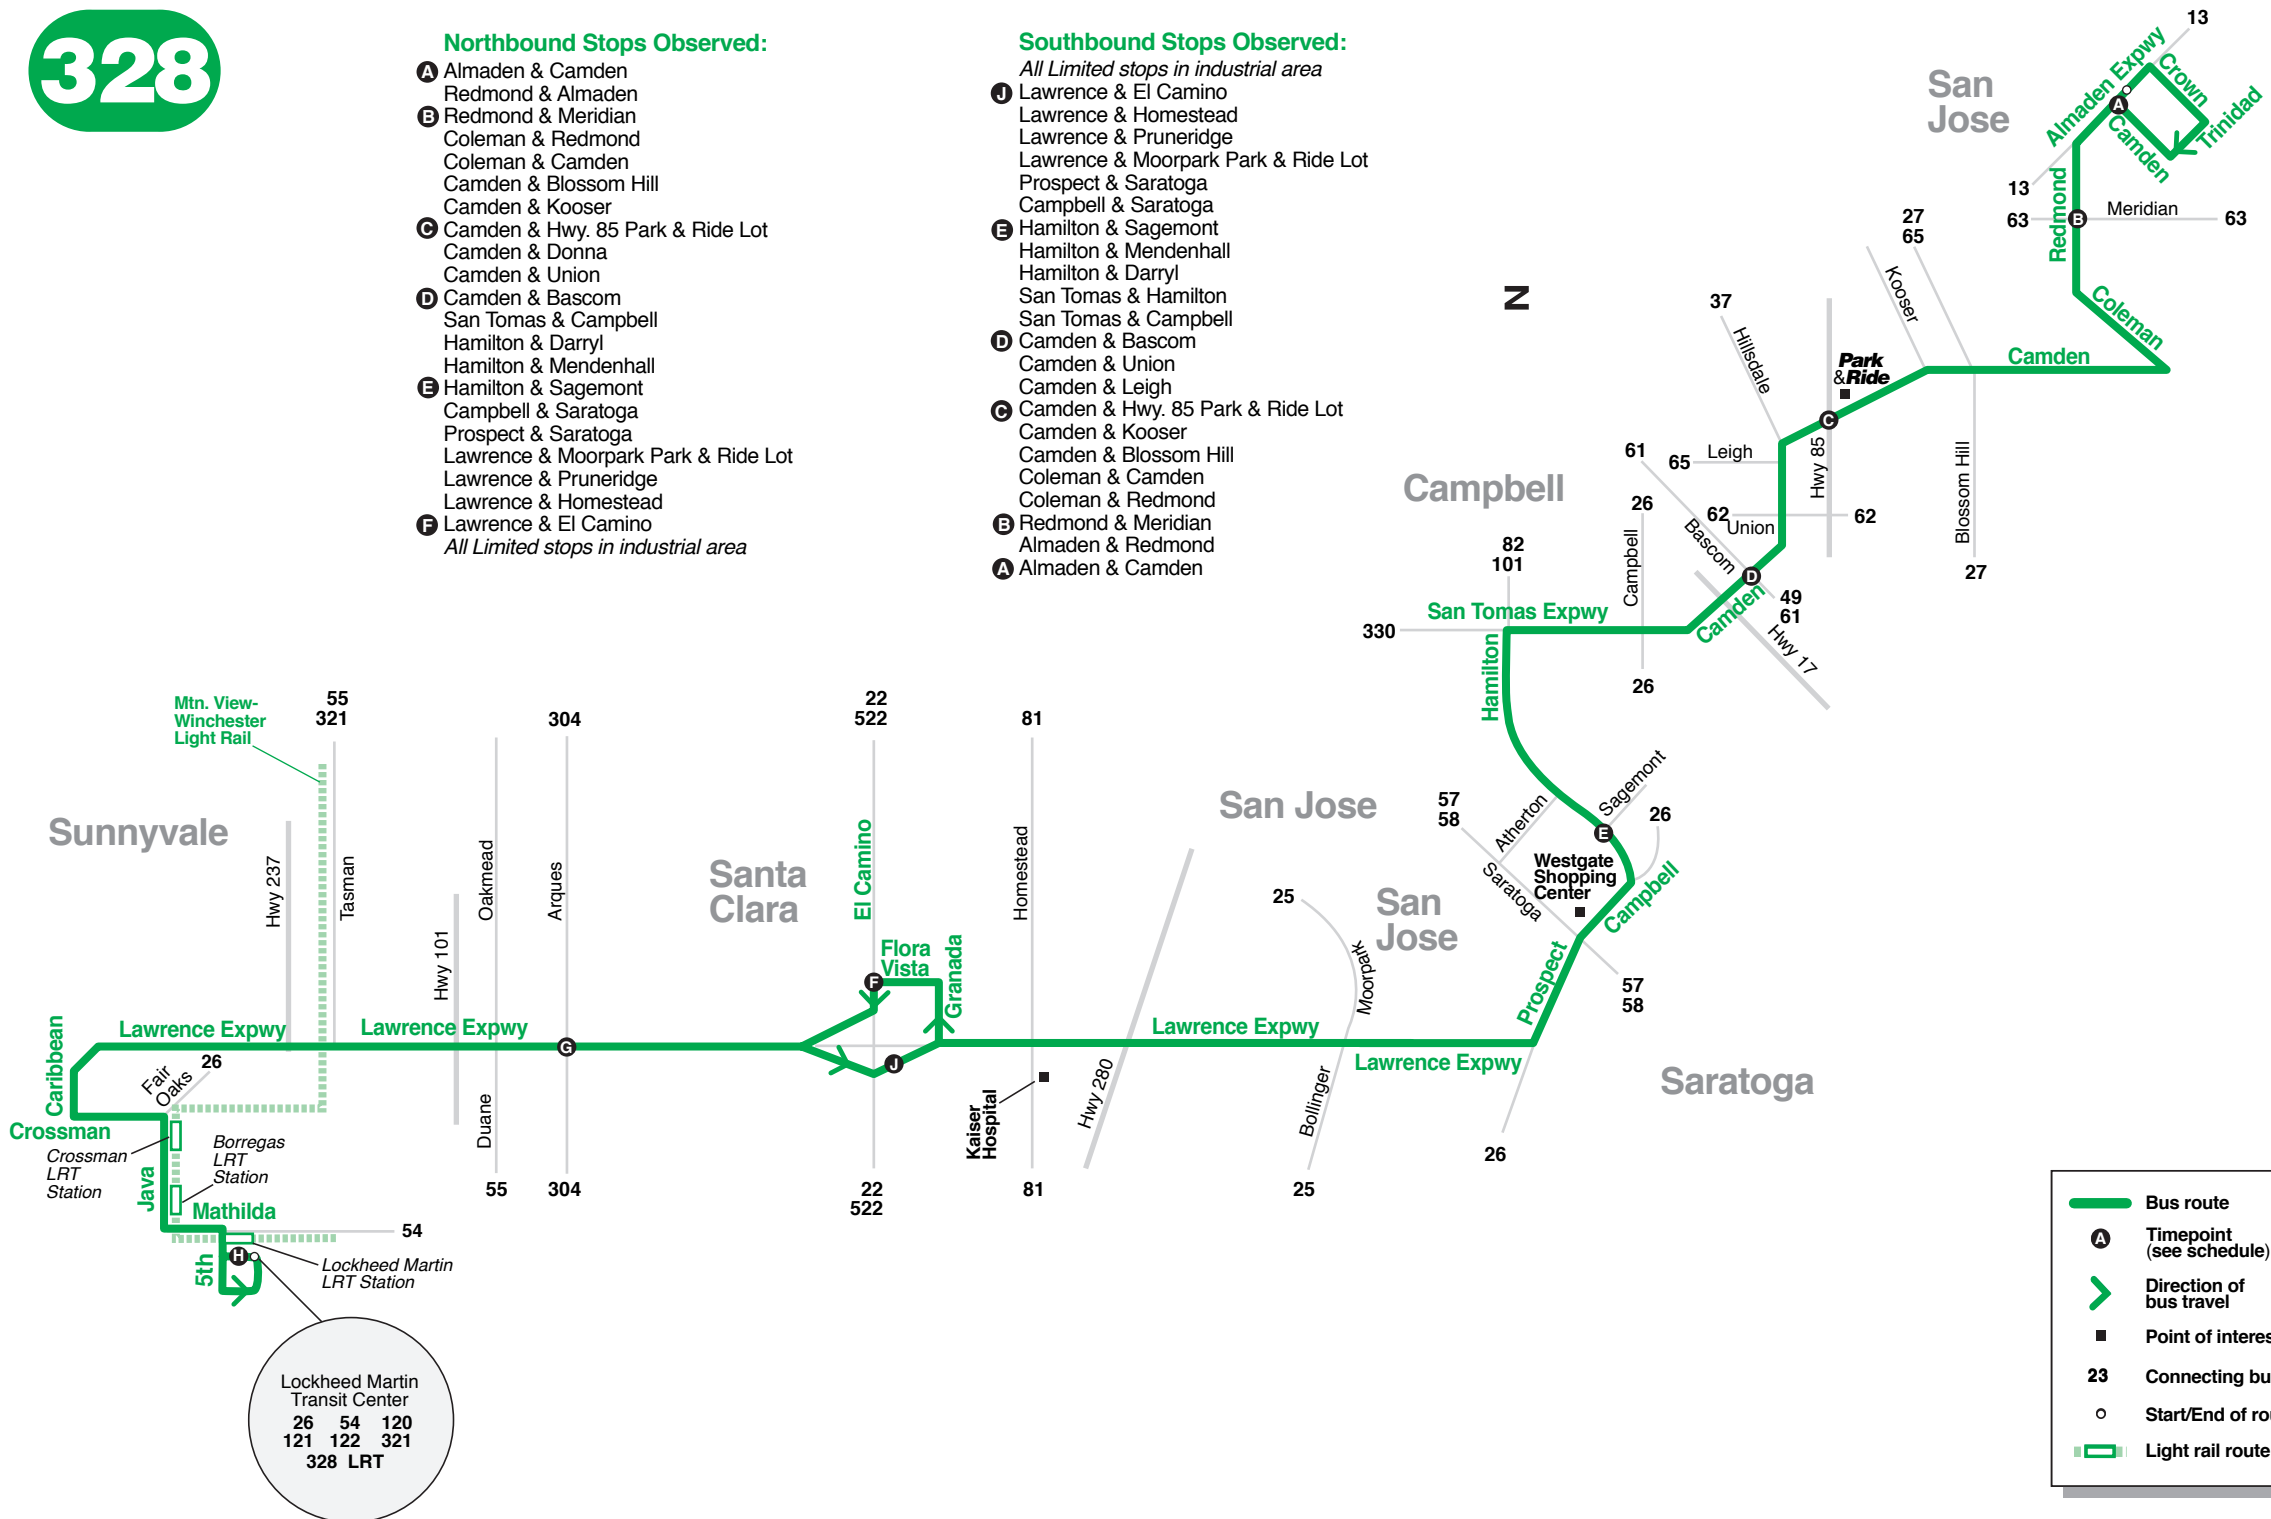

# 328

### Northbound Stops Observed:

- A** Almaden & Camden  
Redmond & Almaden
- B** Redmond & Meridian  
Coleman & Redmond  
Coleman & Camden  
Camden & Blossom Hill  
Camden & Kooser
- C** Camden & Hwy. 85 Park & Ride Lot  
Camden & Donna  
Camden & Union
- D** Camden & Bascom  
San Tomas & Campbell  
Hamilton & Darryl  
Hamilton & Mendenhall
- E** Hamilton & Sagemont  
Campbell & Saratoga  
Prospect & Saratoga  
Lawrence & Moorpark Park & Ride Lot  
Lawrence & Pruneridge  
Lawrence & Homestead
- F** Lawrence & El Camino  
*All Limited stops in industrial area*

### Southbound Stops Observed:

- All Limited stops in industrial area*
- I** Lawrence & El Camino  
Lawrence & Homestead  
Lawrence & Pruneridge  
Lawrence & Moorpark Park & Ride Lot  
Prospect & Saratoga  
Campbell & Saratoga
  - E** Hamilton & Sagemont  
Hamilton & Mendenhall  
Hamilton & Darryl  
San Tomas & Hamilton  
San Tomas & Campbell
  - D** Camden & Bascom  
Camden & Union  
Camden & Leigh
  - C** Camden & Hwy. 85 Park & Ride Lot  
Camden & Kooser  
Camden & Blossom Hill  
Coleman & Camden  
Coleman & Redmond
  - B** Redmond & Meridian  
Almaden & Redmond
  - A** Almaden & Camden

Lockheed Martin  
Transit Center  
26 54 120  
121 122 321  
328 LRT