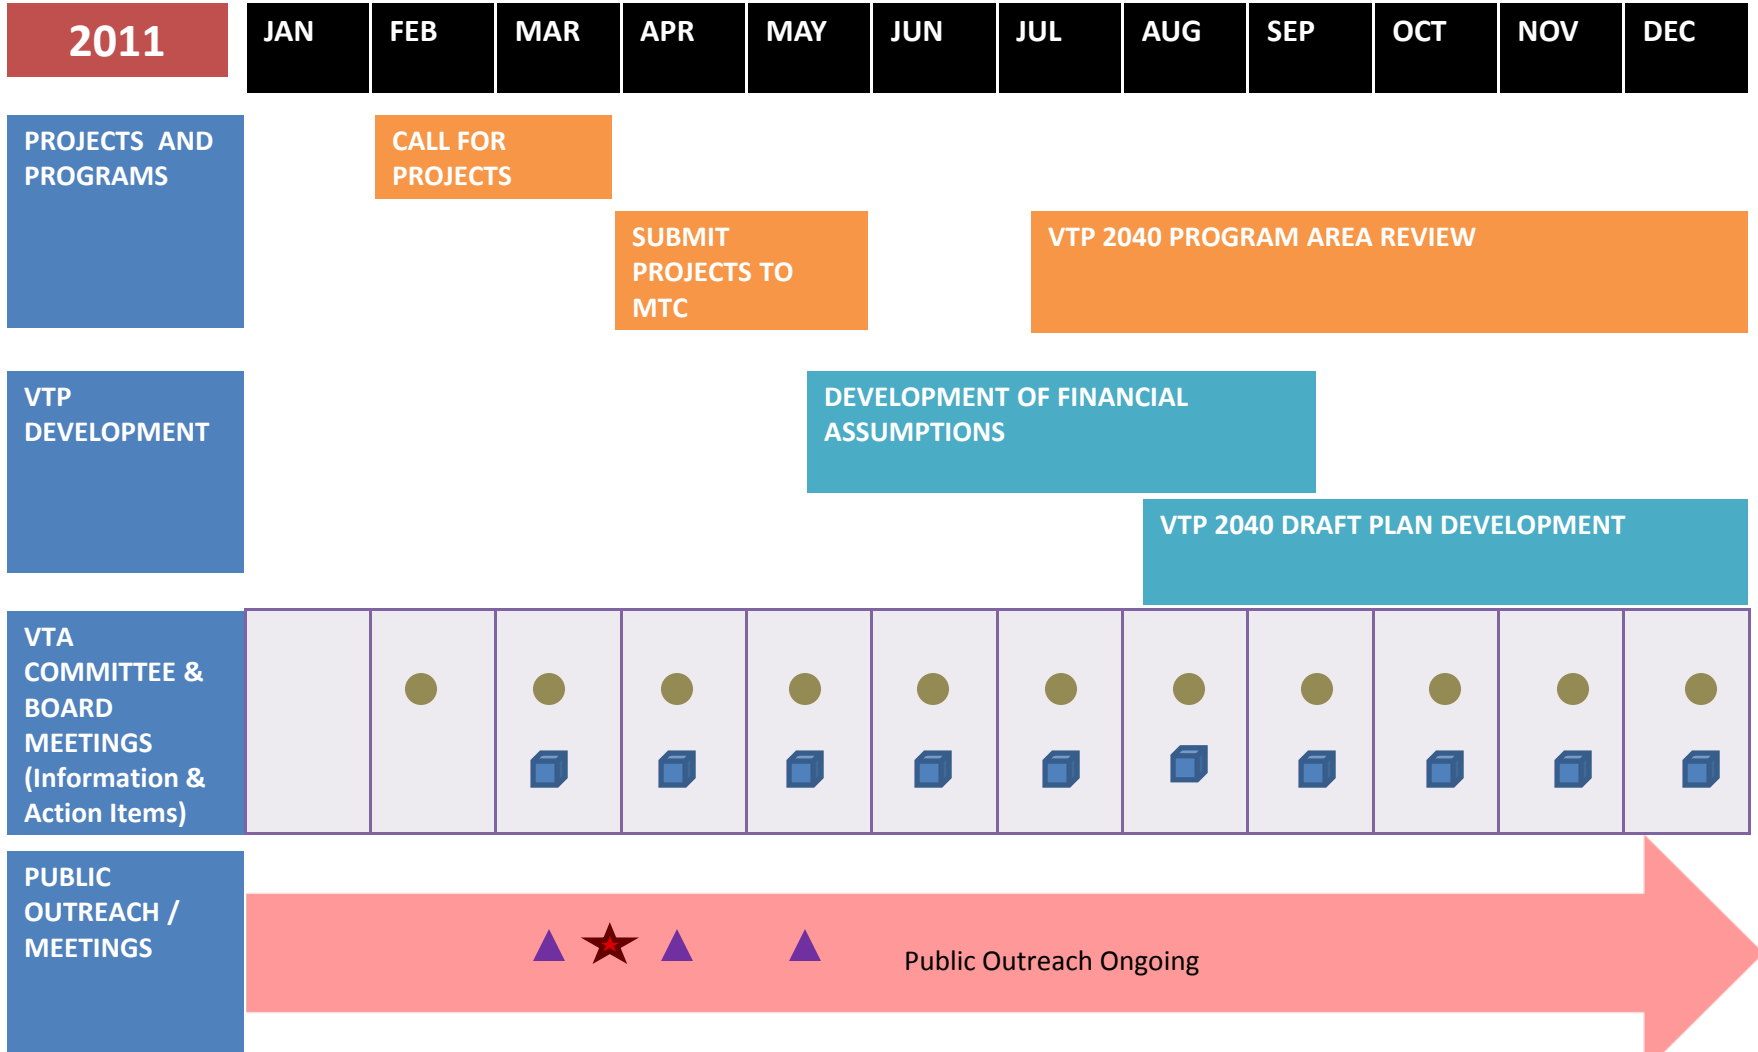

VALLEY TRANSPORTATION PLAN (VTP) 2040 DEVELOPMENT MATRIX

Current as of March 16, 2011

- = VTA Committees
- = VTA Board
- ★ = Leadership Roundtable
- ▲ = Public Meetings (Check Website for list)

VALLEY TRANSPORTATION PLAN (VTP) 2040 DEVELOPMENT MATRIX

Current as of March 16, 2011

- = VTA Committees
- = VTA Board
- ★ = Leadership Roundtable
- ▲ = Public Meetings (Check Website for list)