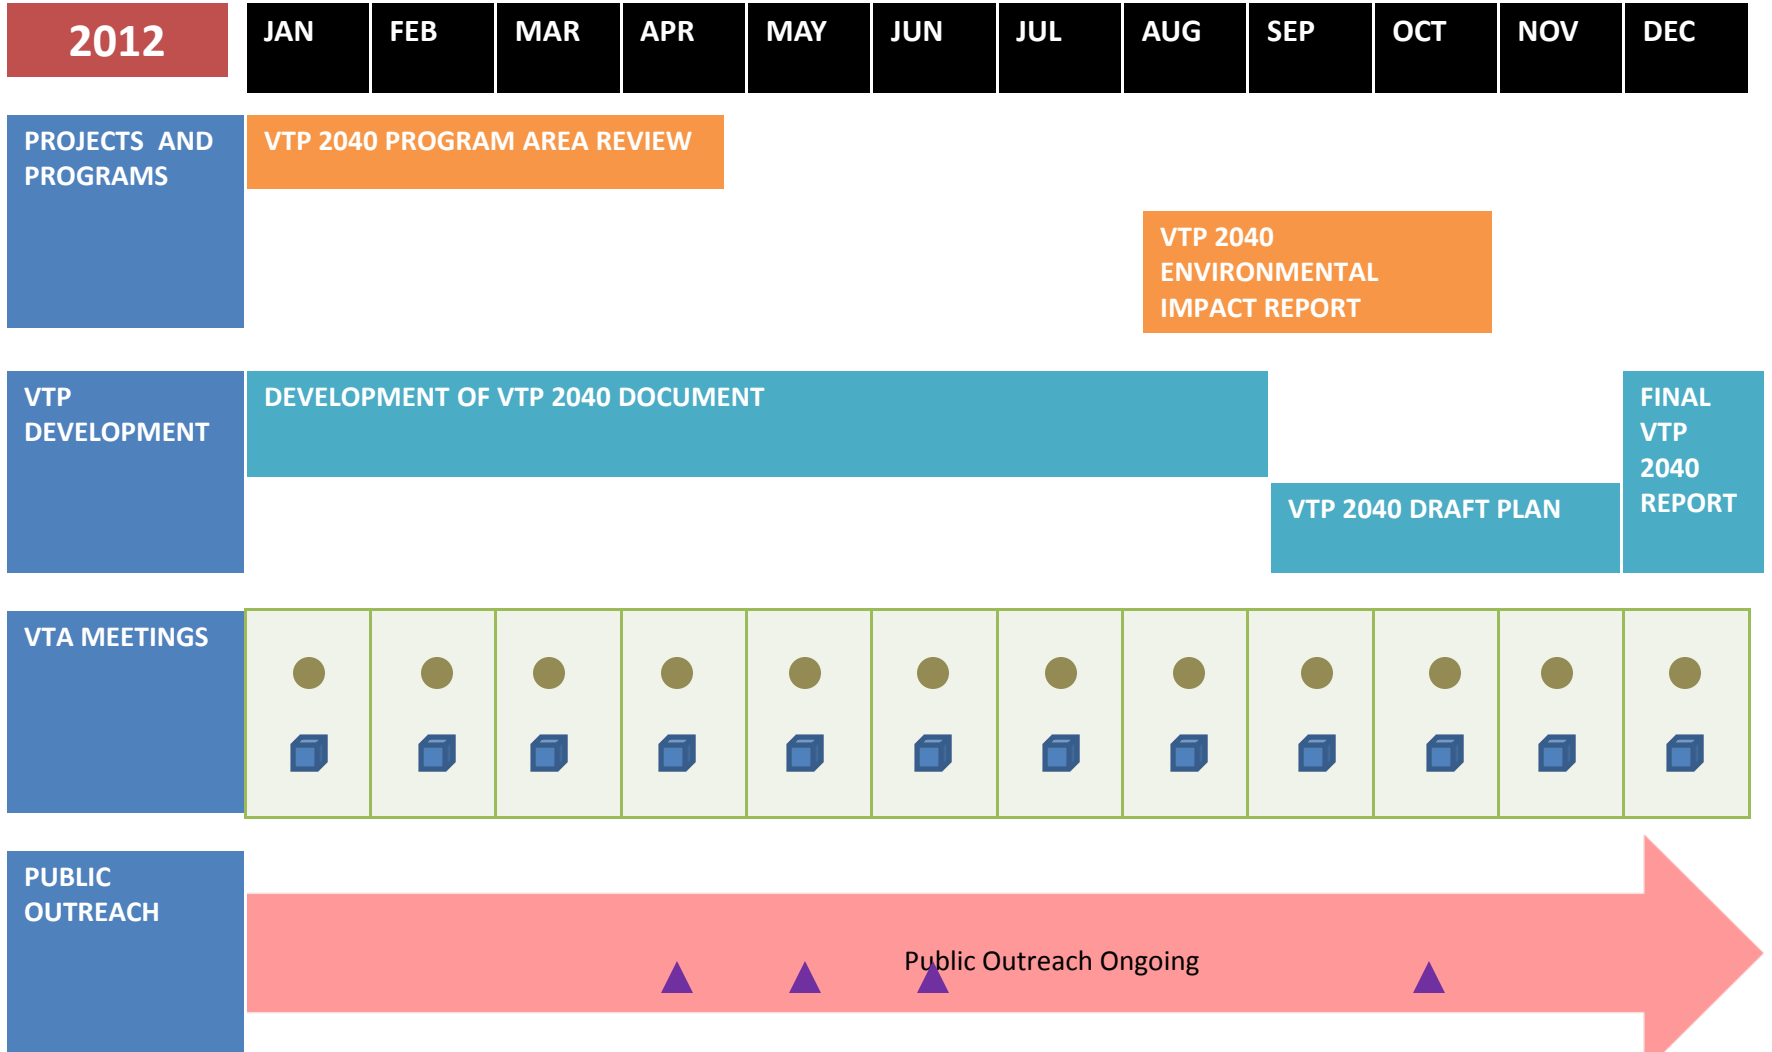

VALLEY TRANSPORTATION PLAN (VTP) 2040 DEVELOPMENT MATRIX

Current as of March 16, 2011

- = VTA Committees
- = VTA Board
- ★ = Leadership Roundtable
- ▲ = Public Meetings (Check Website for list)

VALLEY TRANSPORTATION PLAN (VTP) 2040 DEVELOPMENT MATRIX

Current as of March 16, 2011

- = VTA Committees
- = VTA Board
- ★ = Leadership Roundtable
- ▲ = Public Meetings (Check Website for list)