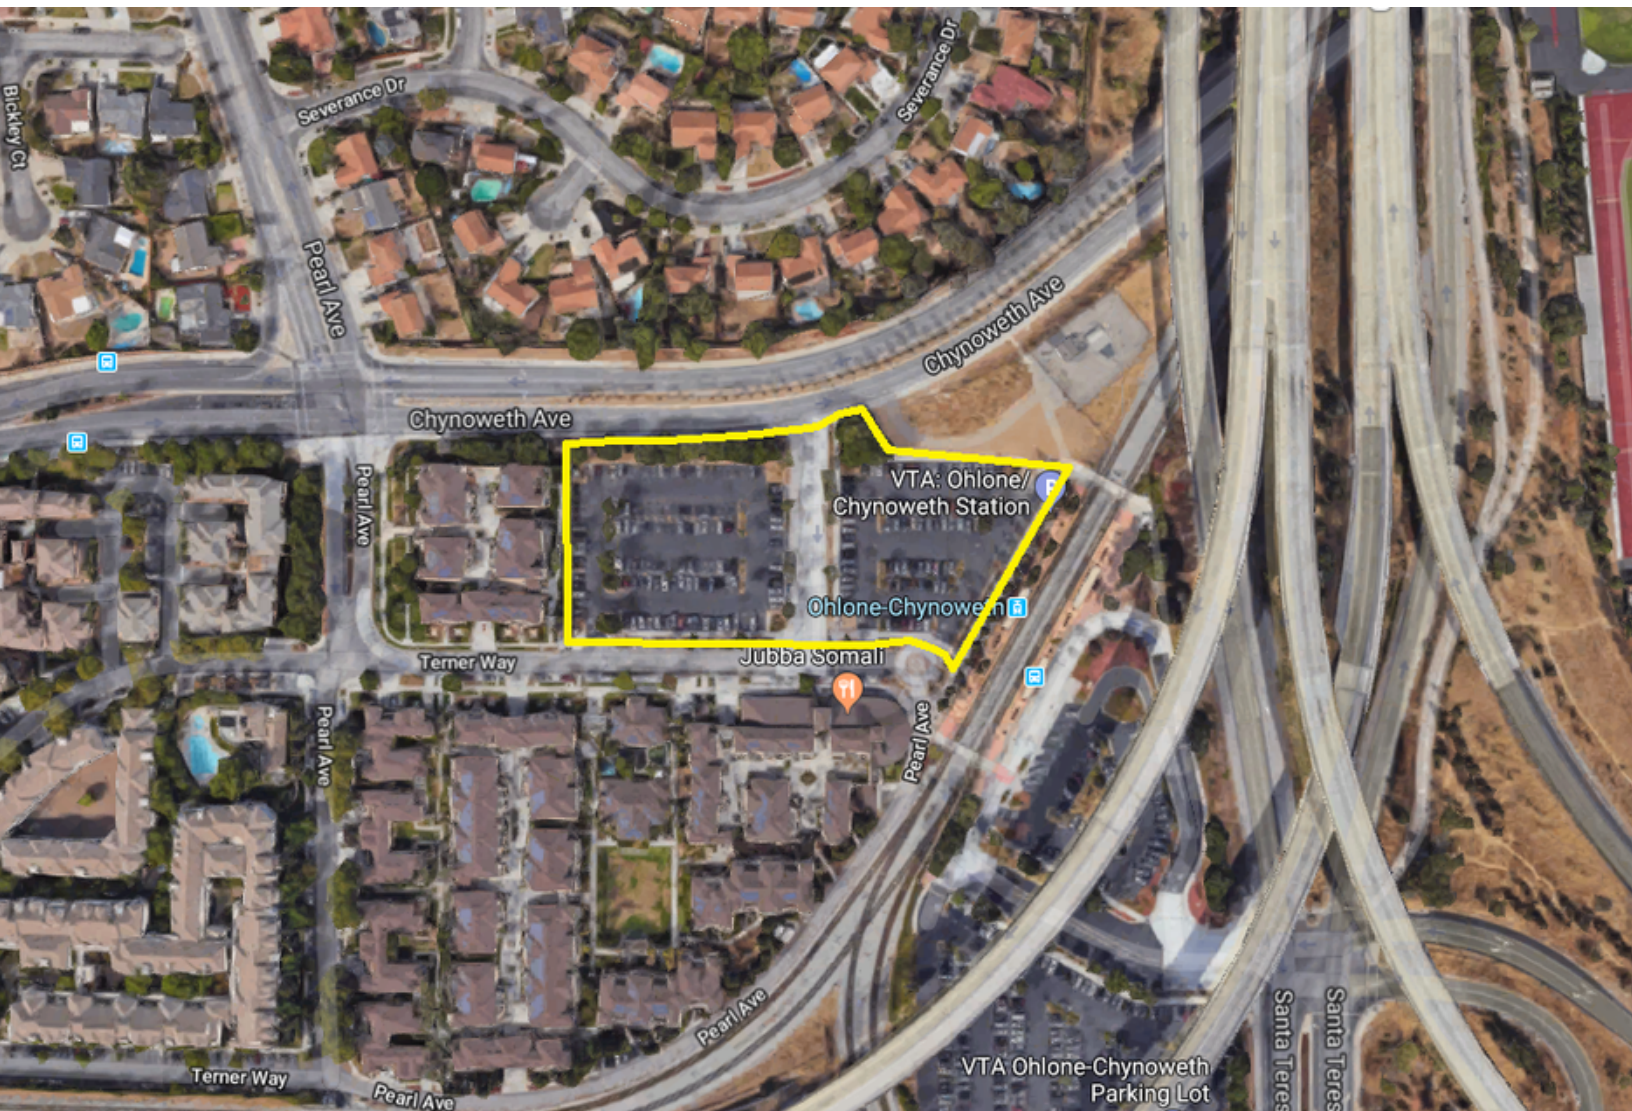

# OHLONE/CHYNOWETH STATION

Chynoweth Avenue @ Pearl Avenue, San Jose, CA 95136

## SITE DETAILS

**APN: 458-11-020**

**Acreage: 2.7**

**Title: VTA**

**Transit: Light Rail, Bus**

**Current Use: Park & Ride Lot**

**Zoning: A**

**General Plan: TR - Transit Residential**