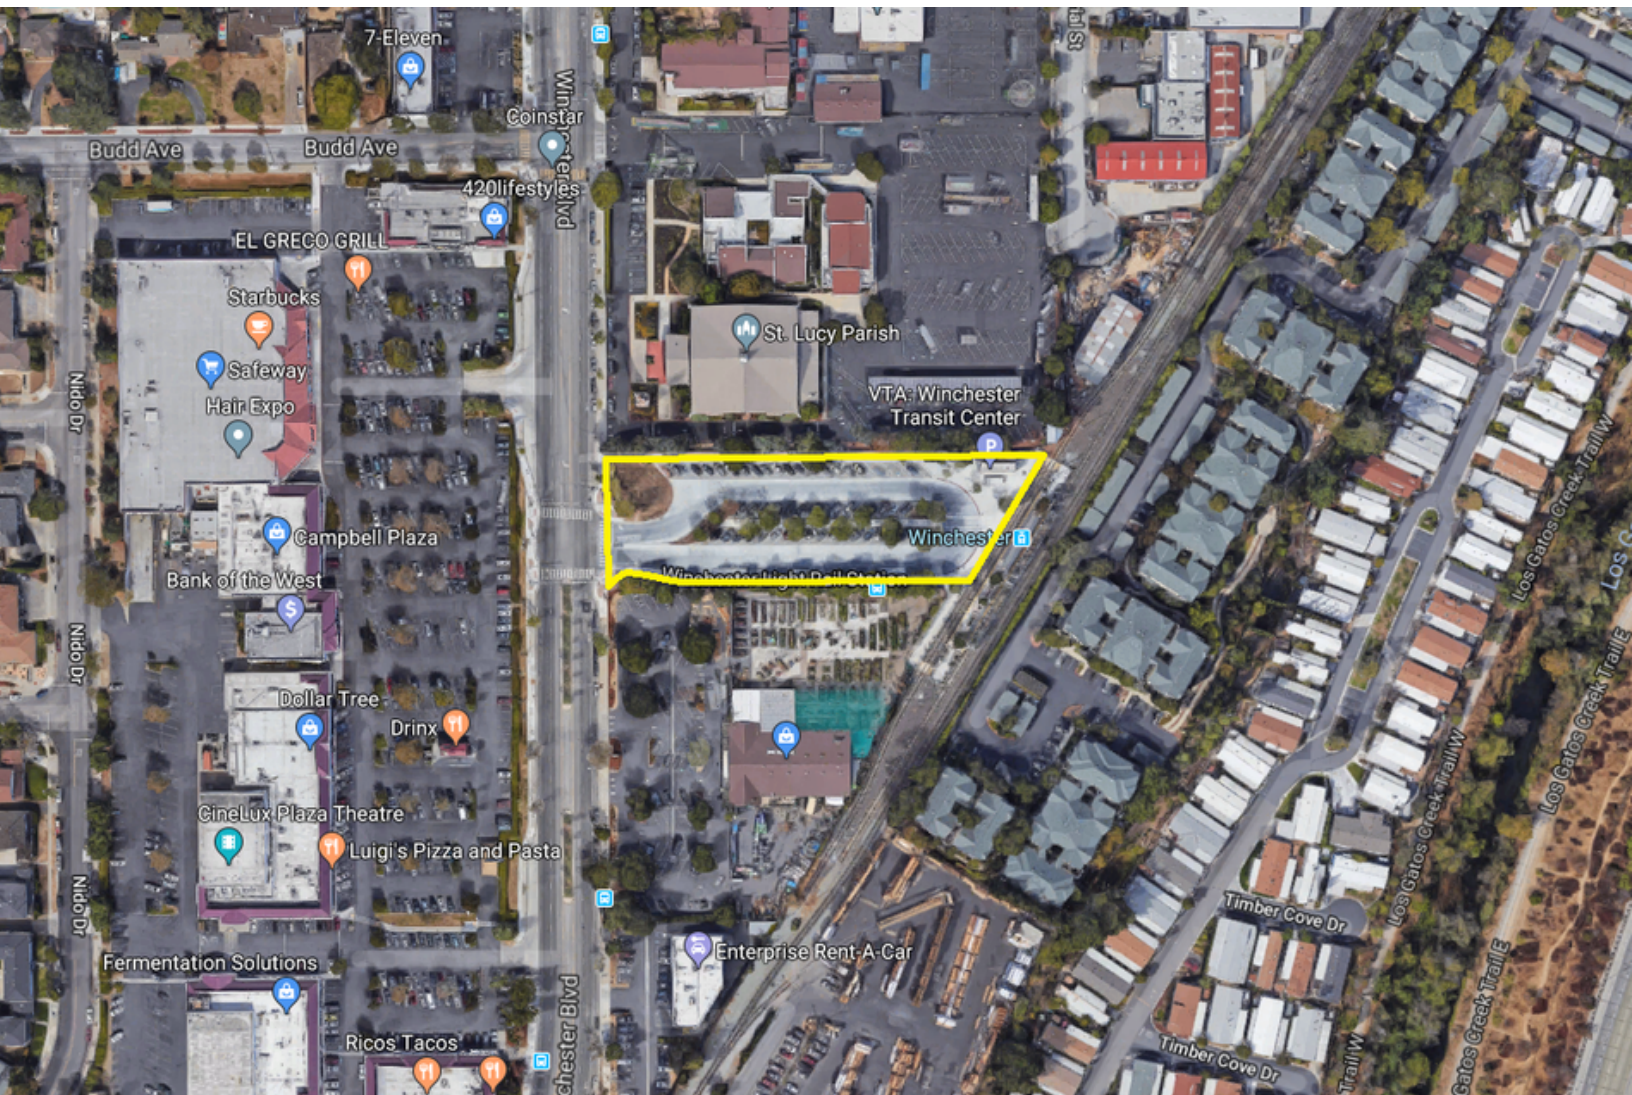

25

WINCHESTER STATION

2400 Winchester Blvd., Campbell, CA 95008

SITE DETAILS

APN: 412-02-003

Acreage: 1.6

Title: VTA

Transit: Light Rail, Bus

Current Use: Parking Lot

**Zoning: P-D - Planned
Development**

**General Plan: Central
Commercial**

**School District: Campbell
Union School District**