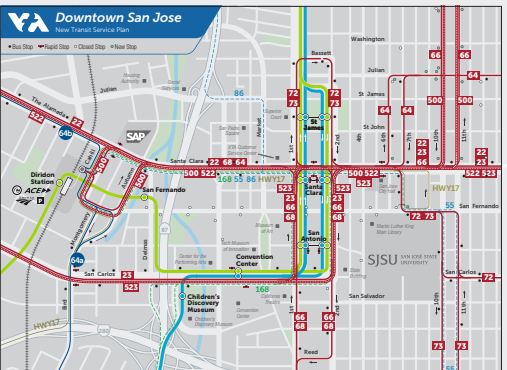

schematic map
not to scale

VTA Transit Services

- **Light Rail**
  - **BLUE LINE** Baypointe - Santa Teresa
  - **GREEN LINE** Winchester - Old Ironsides
  - **ORANGE LINE** Alum Rock - Mountain View
  - Transfer Station

Bus

- **Rapid Bus** Limited stop service at frequent intervals - every 15 minutes or better during day time
- **Frequent Bus** Local service every 12-15 minutes on weekdays, every 15-30 minutes on weekends - less frequent part of route
- **Local Bus** Less frequent local service, usually every 30-60 minutes - selected trips or part-time service
- **Express Bus** Direct commute-hour service to major employment centers
- **School Service** Student service oriented to school bell times

South County