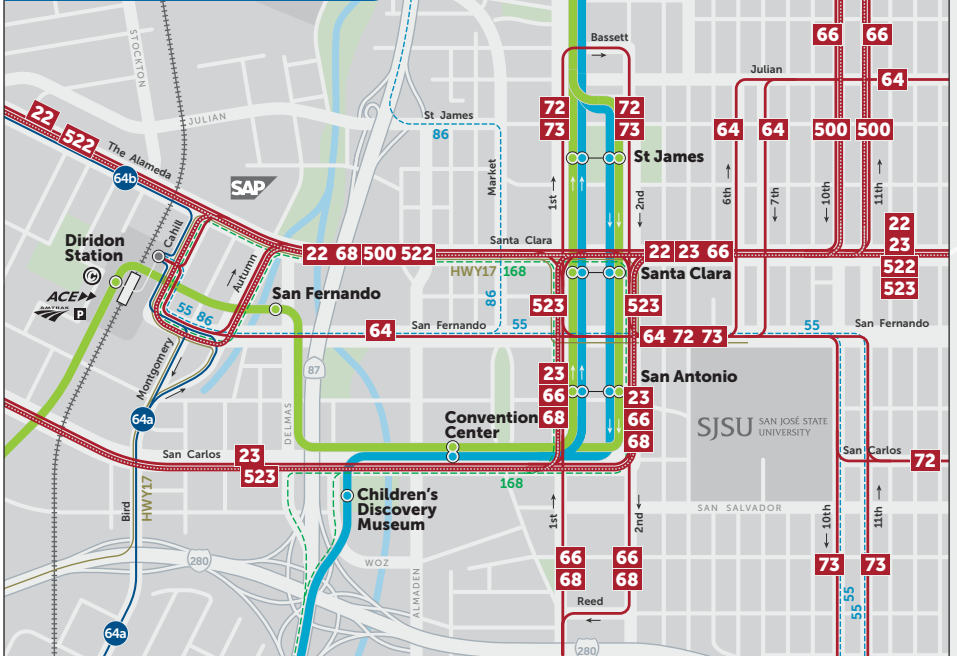

VTA Transit Services

Light Rail

- B BLUE LINE** Baypointe–Santa Teresa
- G GREEN LINE** Winchester–Old Ironsides
- O ORANGE LINE** Alum Rock–Mountain View
- Transfer Station

Bus

- 522 Rapid Bus** Limited-stop service at frequent intervals – every 15 minutes or better during day times
- 61 Frequent Bus** Local service every 12-15 minutes on weekdays, every 15-30 minutes on weekends
- 42 Local Bus** Less frequent local service, usually every 30-60 minutes
- Express Bus** Direct commute-hour service to major employment centers
- School Service** Seasonal service oriented to school bell times

Partners & Neighbors

BART **Caltrain · ACE · Amtrak**

Municipal bus and shuttle services:

- Stanford Marguerite
- Mountain View Shuttle
- Palo Alto Shuttle
- ACE Shuttle
- Caltrain Shuttle

Connecting transit bus services to neighboring cities and counties:

- AC Transit
- SamTrans
- Dumbarton Express
- Amtrak Highway 17 Express
- Monterey-Salinas Transit

Downtown San Jose

South County

to Morgan Hill, Gilroy (see South County map)