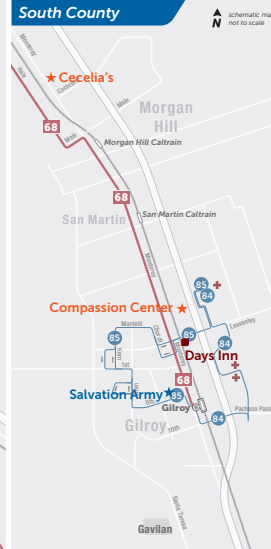

### Legend

**VTA Transit Services**

- Light Rail
- BLUE LINE Baypointe-Santa Teresa
- GREEN LINE Winchester-Feld Ironsides
- ORANGE LINE Alum Rock-Mountain View
- Transfer Station

**Bus**

- 522 Rapid Bus Limited-stop service at frequent intervals
- 64 Frequent Bus Less frequent part of route
- 14 Local Bus Less frequent local service
- 89 Selected trips or part-time service
- 102 Express Bus Direct commute-hour service to major employment centers

**Partners & Neighbors**

- BART
- Caltrain - ACE - Amtrak
- ACE

▲ N  
schematic map not to scale