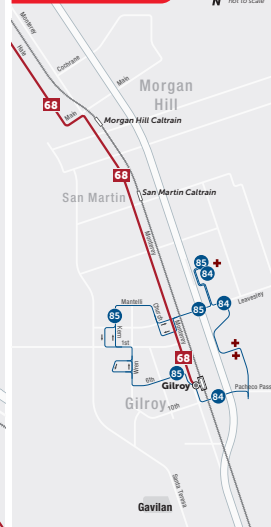

COVID-19 REDUCED TRANSIT SERVICE

EFFECTIVE APRIL 9 UNTIL FURTHER NOTICE
subject to change, visit vta.org/covid19 for updated information

April 9, 2020

VTA SERVICES

Rail (Monday – Friday only)

- BLUE LINE Baypointe – Santa Teresa
- GREEN LINE Winchester – Old Ironsides
- ORANGE LINE Alum Rock – Mountain View
- Transfer Station

Bus

Partners & Neighbors

- Caltrain - ACE - Amtrak
- ACEPA
- Amtrak

COVID-19 Resources

visit siliconvalleystrong.org
call **211** for 24-hour multilingual help
text your zip code to **89821**

#SILICON VALLEY STRONG
©2020 SILICON VALLEY STRONG

South County

N
schematic map not to scale

© Morgan Hill, Gilroy (see South County map)