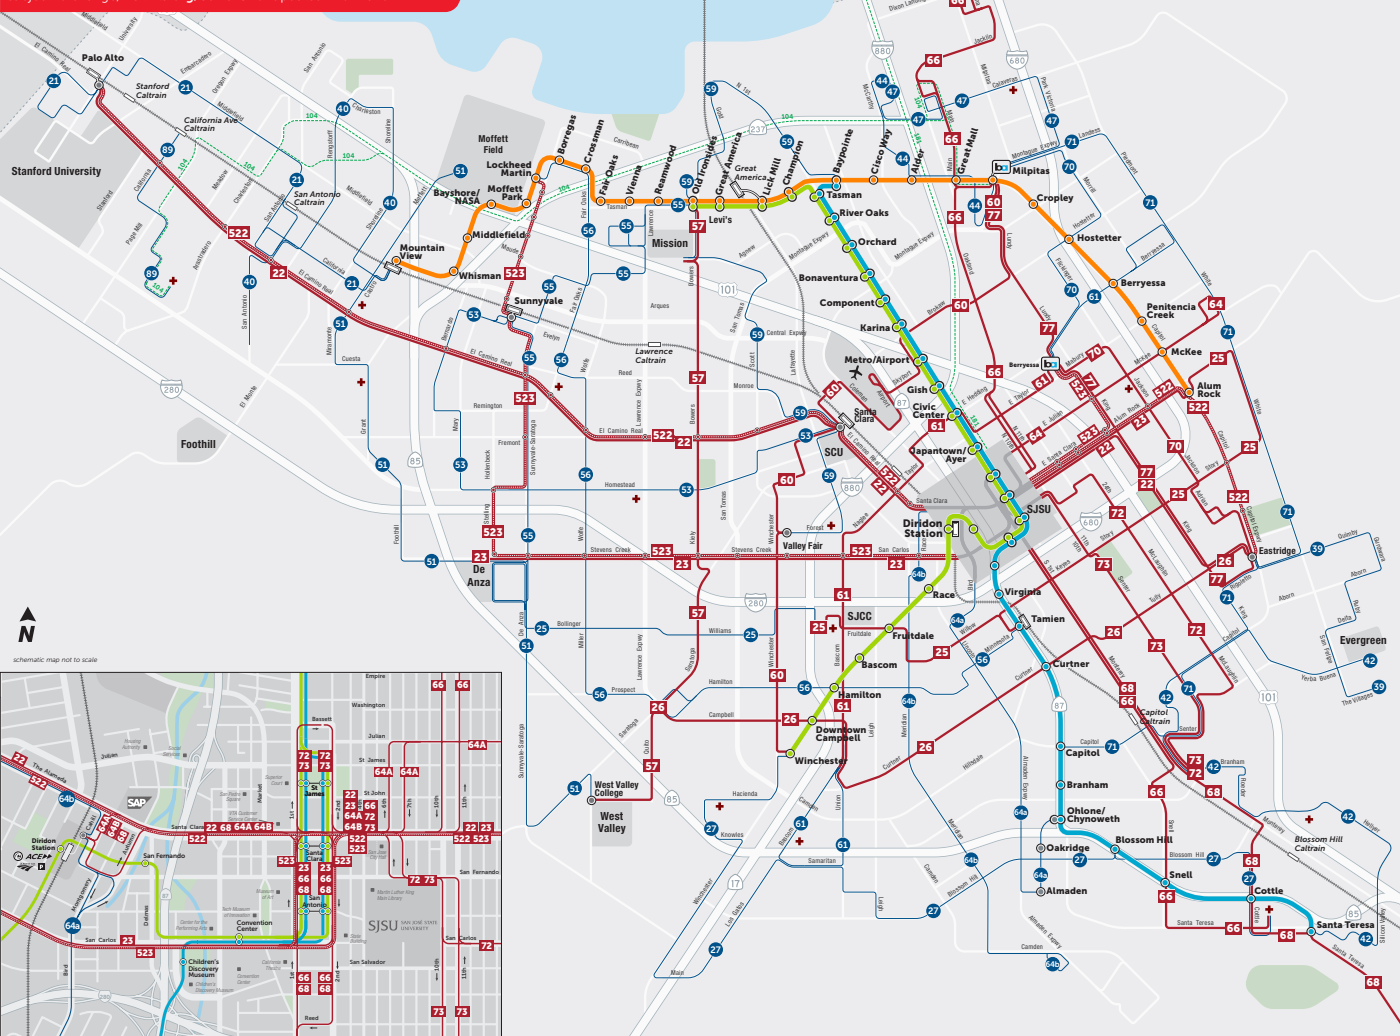

COVID-19 REDUCED TRANSIT SERVICE

EFFECTIVE APRIL 9 UNTIL FURTHER NOTICE
subject to change, visit vta.org/covid19 for updated information

April 9, 2020

VTA SERVICES

Rail (Monday – Friday only)

- BLUE LINE Baypointe – Santa Teresa
- GREEN LINE Winchester – Old Ironsides
- ORANGE LINE Alum Rock – Mountain View
- Transfer Station

Bus

Partners & Neighbors

- Caltrain - ACE - Amtrak
- ACEPA
- Amtrak

COVID-19 Resources

visit siliconvalleystrong.org
call **211** for 24-hour multilingual help
text your zip code to **89821**

#SILICON VALLEY STRONG
©2020 SILICON VALLEY STRONG

South County

N
schematic map not to scale

© Morgan Hill, Gilroy (see South County map)